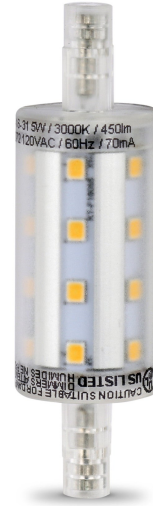

# 5W (40W Replacement) Warm White (3000K) RSC Base R7S Specialty LED

## Features

- Update older specialty lighting to the latest energy saving LED technology
- Energy efficient LED technology uses considerably less power compared to equivalent incandescent lights
- Warm White glow makes any space appear cozy and inviting
- **Ideal usage:** Picture or Accent Light

## Specifications

<b>Item Number</b>	<b>Item Length (In)</b>	<b>Item Width (In)</b>	<b>Bulb Shape</b>
BPJ78/LED	3.1	0.9	R7S
<b>Bulb Type</b>	<b>Bulb Base</b>	<b>Technology</b>	<b>Brightness (LUMENS)</b>
Tubular	RSC	LED - SMD	450
<b>Lumen Efficiency (LPW)</b>	<b>Beam Angle</b>	<b>Color Accuracy (CRI)</b>	<b>Color Temperature (CCT)</b>
90.0	270	80	3000
<b>Life Hours</b>	<b>Life Years</b>	<b>Voltage (V)</b>	<b>Replacement (Wattage)</b>
15000	13.7	120	40
<b>Annual Energy Cost (\$)</b>	<b>Energy Used (Wattage)</b>	<b>Battery Operated</b>	<b>Pack Quantity</b>
0.6	5	No	1
<b>Smart</b>	<b>Portable</b>	<b>Dimmable</b>	<b>Hardwire</b>
No	No	No	No
<b>Enclosed Fixture Rated</b>	<b>Safety Location</b>	<b>CEC Compliant</b>	<b>Warranty Years</b>
Yes	Damp	Not Regulated	2