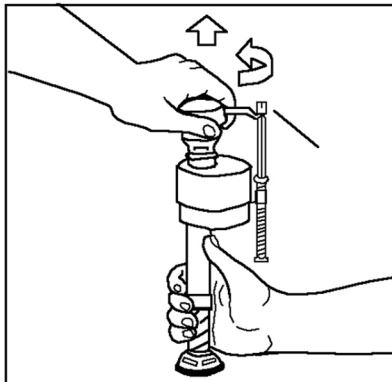

1. **400UK:**
1) Lift Arm to unlock the Cap.
  2) Twist both arm & cap at same time to remove the cap