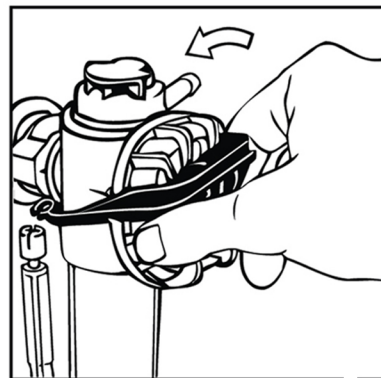

1. **747UK:**
1) Un-clip arm from adjustment rod.
  2) Twist cap anti-clockwise to remove the cap

DESCRIPTION	CODE
FLUIDMASTER RELACEMENT CAP ASSEMBLY	385UK061
For Fluidmaster 400UK with Plastic Screw Float Adjustment	
BARCODE	PK QTY
0039961803511	10