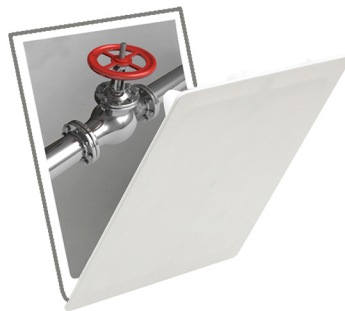

# Stands & Displays

Fluidmaster toilet care centres can be stocked with a variety of inlet & outlet valves, plus a range of accessories tailored to suit your store

Fluidmaster toilet care side stacks can be stocked with 50 x 400UK valves or a mix of inlet and outlet valves

- 747UK:**
- 1) Un-clip arm from adjustment rod.
  - 2) Twist cap anti-clockwise to remove the cap

DESCRIPTION	CODE
FLUIDMASTER RELACEMENT CAP ASSEMBLY	385UK061
For Fluidmaster 400UK with Plastic Screw Float Adjustment	
BARCODE	PK QTY
0039961803511	10

- Conceals household plumbing, wiring and cables
- Easy to install - No framing required
- Works in walls and ceilings up to 20mm thick
- Great for Spa pumps, security systems, computer/audio/TV cables
- Snaps in and out of position with no visible clamps or screws
- Spring loaded snap in feature
- Can be painted and wall papered
- The easiest way to conceal utilities