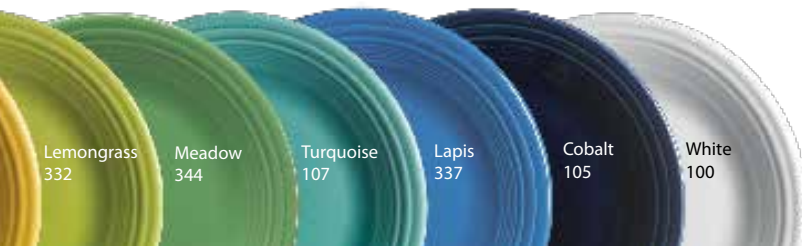

*1446 Cookie Jar 14-3/8"

*443 Trivet 6"

*496 Covered Teapot 44 oz.

*484 Disc Pitcher, Lg. 67 oz.
*475 Disc Pitcher, Miniature 5 oz.

*747 Small Heart Bowl 5.5" x 6", 9 oz.

*1445 Med. Heart Bowl 6-7/8" x 7-1/2", 17 oz.
*1491 Large Heart Bowl 8-1/8" x 9", 26 oz.

Sunflower, 326 Scarlet, 337 Lapis, 338 Poppy, 344 Meadow, and 345 Butterscotch

M- Multicolored Set

Lemongrass 332

Meadow 344

Turquoise 107

Lapis 337

Cobalt 105

White 100