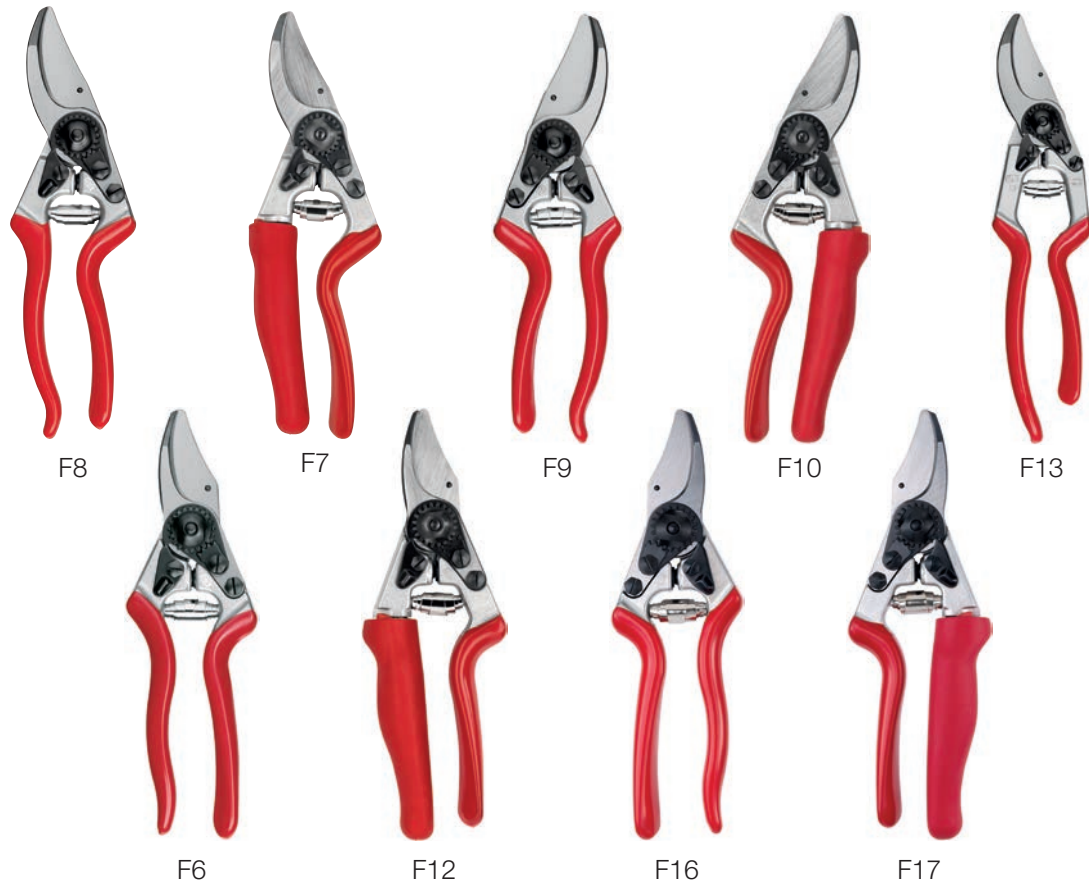

FELCO 9
Left handed F8

FELCO 10
F9 with rotating handle

FELCO 13
Large/X-Large handles

FELCO 6
Small/Medium handles

FELCO 12
F6 with rotating handle

FELCO 16
Left handed F6

FELCO 17
Left handed F12

GREEN RANGE

ONE-HAND PRUNERS | ESSENTIAL AND SNIPS *Reliability, versatility and affordability*

- FELCO 5
M/L handles made of steel
- FELCO 160L
M/L handles made of composite
- FELCO 160S
S/M handles made of composite
- FELCO 300
Flower and herb pruner
- FELCO 310
Fruit harvesting pruner