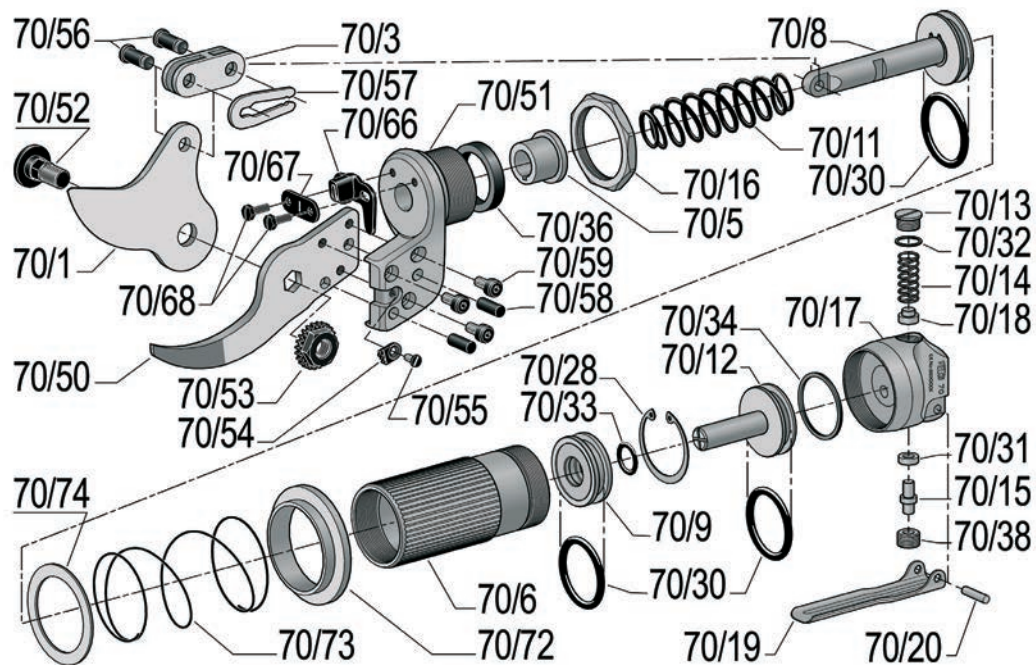

with 1500 mm/5 ft extension

MAJOR SPARE PARTS FOR PNEUMATIC SHEARS *Visit felco.com*

POWER ASSISTED RANGE | FELCOtronic

ELECTROPORTABLE PRUNING SHEARS

Strong, rapid, ergonomic, efficient and reliable

FELCO 801