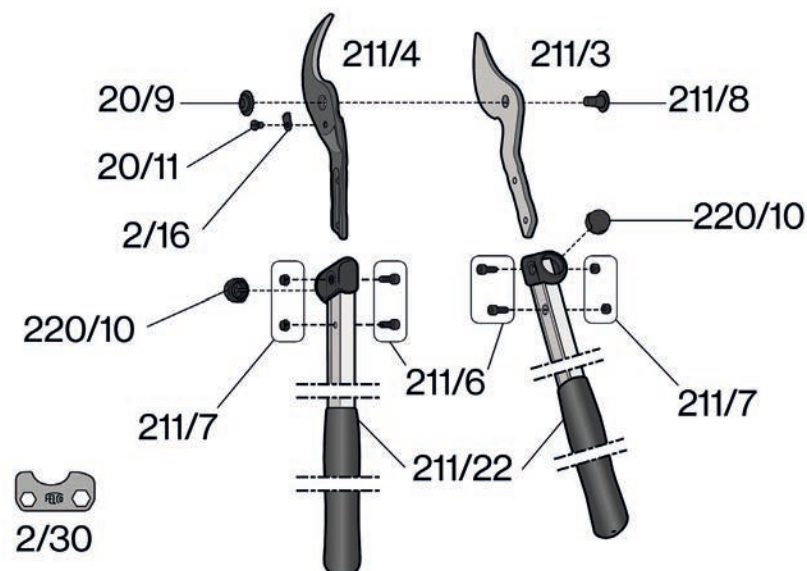

FELCO 211 series
Curved cutting head
Cutting capacity of 30 mm/1.2 in

F211A40
40 cm/15.7 in

F211A50
50 cm/19.7 in

F211A60
60 cm/23.6 in

F211A40

F211A50

F211A60

SPARE PARTS FOR FELCO 211 LOPPER LINE

**New lopper line parts are interchangeable except for the handles parts 211/22, 211/32, 211/42*

GREEN RANGE

LOPPERS | EXPERTS Ergonomy, strength and reliability

FELCO 200 series

*Straight cutting head
Cutting capacity of 30 mm/1.2 in*