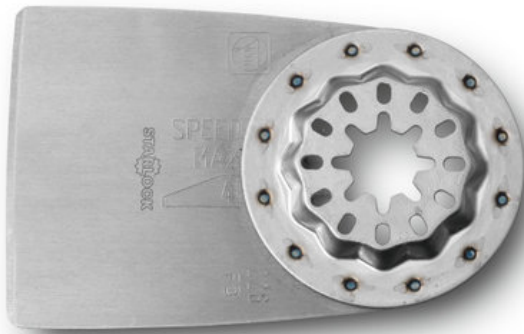

Rigid scraper blade

Order number:: 6 39 03 226 21 0

Short version. For removal of stubborn paint, adhesive residue, carpet, tile adhesive, and underseal.

Mount SL

Fits:

AFSC 18 QCSL (AFSC 18 QCSL), AFSC 18 QSL (AFSC 18 QSL), FSC 500 QSL (FSC 500 QSL), FEIN cordless MultiTalent QuickStart (AFMT 12 QSL), FEIN MultiMaster Cordless (AFMM 18 QSL), FEIN MultiMaster Top (FMM 350 QSL), FEIN MultiMaster Start Q (FMM 350 QSL), FEIN MultiMaster QuickStart (FMM 350 QSL), FEIN MultiTalent Start Q (FMT 250 QSL), FEIN Professional-Set Wood (FSC 500 QSL), AFSC 18 QSL - Wood (AFSC 18 QSL), FEIN Professional-Set Caulking (FSC 500 QSL)