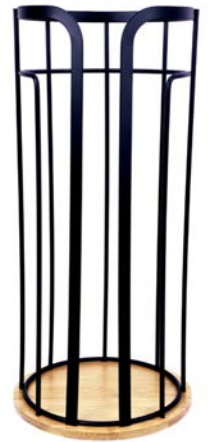

**Item# EW190**  
**Chrome Toilet Paper & Magazine Holder**  
 8" x 7.5" x 22.25"  
 Case Pack: 6

**Item# EW189**  
**Chrome Toilet Brush & Paper Stand**  
 11.75" x 6.25" x 32.5"  
 Case Pack: 6

**Item# EW203**  
**Chrome Toilet Paper Holder & Dispenser Case Pack: 6**

**Item# EW2814**  
**Bamboo Toilet Paper Holder**  
 Case Pack: 6

**Item# EW187**  
**3 Roll Chrome Toilet Paper Holder**  
 Case Pack: 12

**Item# EW1871**  
**Deluxe Toilet Paper Holder**  
 Case Pack: 12

**Item# EW188**  
**3 Roll Chrome Zig-Zag Toilet Paper Holder**  
 Case Pack: 12

**Item# EW2815**  
**Bamboo Toilet Paper Holder**  
 Case Pack: 6

**Item# EW199**  
**Stainless Steel Toilet Brush & Holder**  
 Case Pack: 12