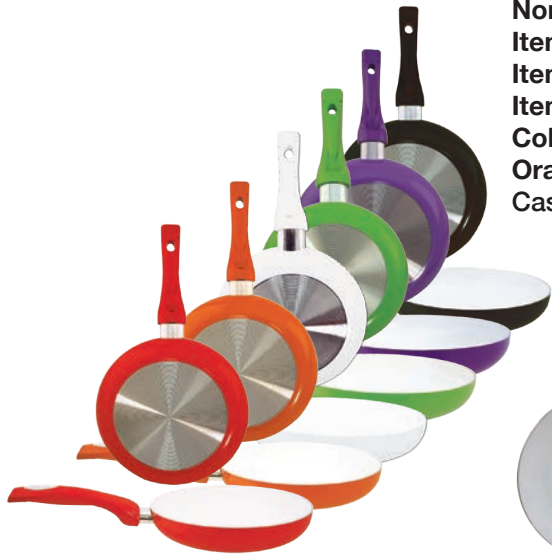

Non-Stick Ceramic Fry Pans
Item# 8120 - 8 inch (20cm)
Item# 8124 - 9.5 inch (24cm)
Item# 8128 - 11 inch (28cm)
Colors Available: Black, White, Orange, Red, Purple & Green
Case Pack: 8 (Specify Color)