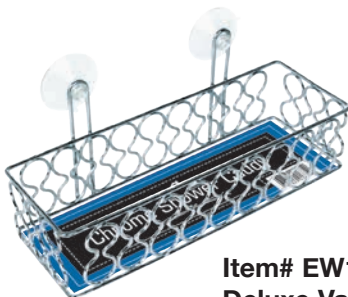

Item# EW1875
Deluxe Vanity Tray
w/Suction Cups
Case Pack: 12