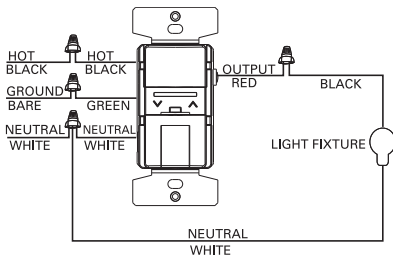

## Occupancy & Vacancy Sensors

**SAVANT** INC, MLV  
Sensor Dimmer OS106D1, VS106D1 Single-Pole

**Standard Series** INC, FLR  
Sensor 6105 Single-Pole

**Standard Series** INC, FLR  
Sensor 6107 Single-Pole

FOR SINGLE SWITCH INSTALLATIONS, CONNECT THE WALL SWITCH AS SHOWN HERE.

**Standard Series** INC, FLR  
Sensor 6107 3-Way

**Standard Series** INC, FLR  
Sensor VSIR04 Single-Pole

**Standard Series** INC, FLR  
Sensor VSIR04 3-Way