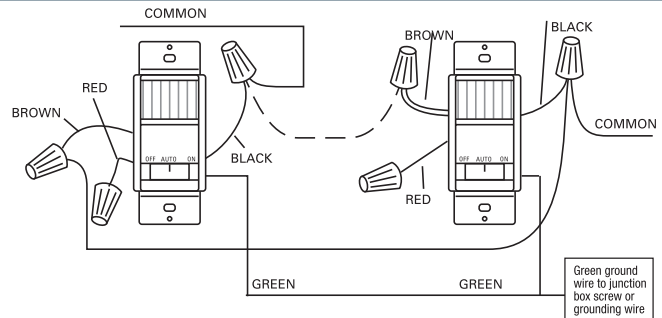

## Occupancy & Vacancy Sensors

**SAVANT** INC, MLV  
Sensor Dimmer OS106D1, VS106D1 Single-Pole

**Standard Series** INC, FLR  
Sensor 6105 Single-Pole

**Standard Series** INC, FLR  
Sensor 6107 Single-Pole

FOR SINGLE SWITCH INSTALLATIONS, CONNECT THE WALL SWITCH AS SHOWN HERE.

**Standard Series** INC, FLR  
Sensor 6107 3-Way

**Standard Series** INC, FLR  
Sensor VSIR04 Single-Pole

**Standard Series** INC, FLR  
Sensor VSIR04 3-Way