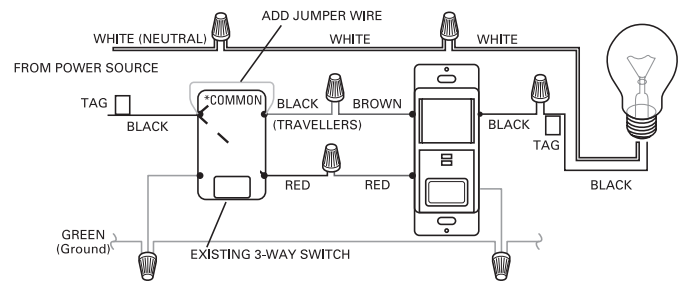

## Occupancy & Vacancy Sensors

**SAVANT** INC, MLV  
Sensor Dimmer OS106D1, VS106D1 Single-Pole

**Standard Series** INC, FLR  
Sensor 6105 Single-Pole

**Standard Series** INC, FLR  
Sensor 6107 Single-Pole

FOR SINGLE SWITCH INSTALLATIONS, CONNECT THE WALL SWITCH AS SHOWN HERE.

**Standard Series** INC, FLR  
Sensor 6107 3-Way

**Standard Series** INC, FLR  
Sensor VSIR04 Single-Pole

**Standard Series** INC, FLR  
Sensor VSIR04 3-Way