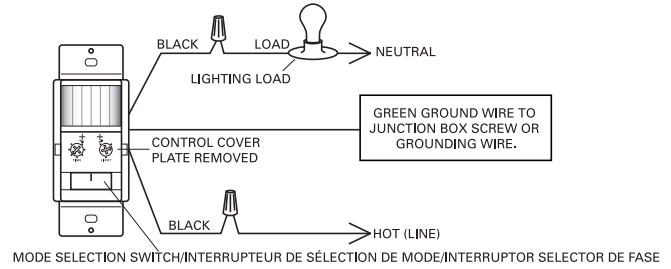

## Occupancy & Vacancy Sensors

**SAVANT** INC, MLV  
Sensor Dimmer OS106D1, VS106D1 Single-Pole

**Standard Series** INC, FLR  
Sensor 6105 Single-Pole

**Standard Series** INC, FLR  
Sensor 6107 Single-Pole

FOR SINGLE SWITCH INSTALLATIONS, CONNECT THE WALL SWITCH AS SHOWN HERE.

**Standard Series** INC, FLR  
Sensor 6107 3-Way

**Standard Series** INC, FLR  
Sensor VSIR04 Single-Pole

**Standard Series** INC, FLR  
Sensor VSIR04 3-Way