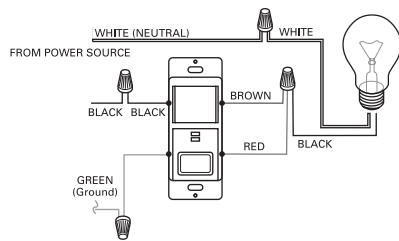

## Occupancy & Vacancy Sensors

**SAVANT** INC, MLV  
Sensor Dimmer OS106D1, VS106D1 Single-Pole

**Standard Series** INC, FLR  
Sensor 6105 Single-Pole

**Standard Series** INC, FLR  
Sensor 6107 Single-Pole

FOR SINGLE SWITCH INSTALLATIONS, CONNECT THE WALL SWITCH AS SHOWN HERE.

**Standard Series** INC, FLR  
Sensor 6107 3-Way

**Standard Series** INC, FLR  
Sensor VSIR04 Single-Pole

**Standard Series** INC, FLR  
Sensor VSIR04 3-Way