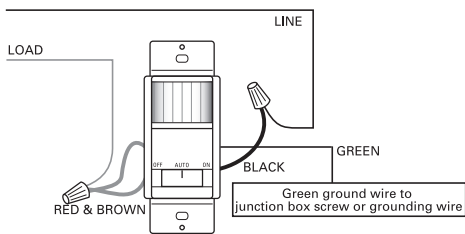

## Occupancy & Vacancy Sensors

**SAVANT** INC, MLV  
Sensor Dimmer OS106D1, VS106D1 Single-Pole

**Standard Series** INC, FLR  
Sensor 6105 Single-Pole

**Standard Series** INC, FLR  
Sensor 6107 Single-Pole

FOR SINGLE SWITCH INSTALLATIONS, CONNECT THE WALL SWITCH AS SHOWN HERE.

**Standard Series** INC, FLR  
Sensor 6107 3-Way

**Standard Series** INC, FLR  
Sensor VSIR04 Single-Pole

**Standard Series** INC, FLR  
Sensor VSIR04 3-Way