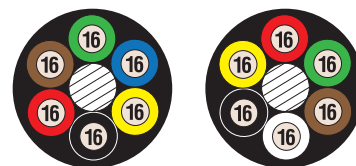

16/6 Gauge
Stranding 19/29
Nominal OD 0.425

Part #	Length	Packaging	MC Qty.	Weight	Rotation
31070	30'	Sleeve	3	11 lbs.	Red/Grn/Brn/Wht/Blk/Yel
04921	100'	Reel (A)	1	20 lbs.	Grn/Blu/Yel/Blk/Red/Brn
04922	500'	Reel (C)	1	100 lbs.	Grn/Blu/Yel/Blk/Red/Brn
97606	2500'	Factory Reel (F)	2500'	322 lbs.	Grn/Blu/Yel/Blk/Red/Brn
04902	100'	Reel (A)	1	20 lbs.	Red/Grn/Brn/Wht/Blk/Yel
04903	500'	Reel (C)	1	100 lbs.	Red/Grn/Brn/Wht/Blk/Yel
14870	2500'	Factory Reel (F)	2500'	322 lbs.	Red/Grn/Brn/Wht/Blk/Yel

Note: letter in parenthesis designates spool ID, see page 105.