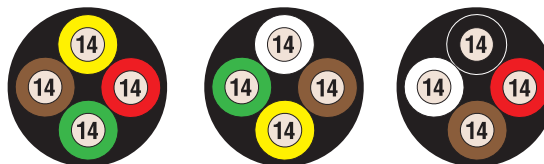

14/4 Gauge
Stranding 19/27
Nominal OD 0.410

Part #	Length	Packaging	MC Qty.	Weight	Rotation
31068	30'	Sleeve	3	11 lbs.	Yellow/Red/Green/Brown
04923	100'	Reel (A)	1	16 lbs.	Yellow/Red/Green/Brown
04924	500'	Reel (C)	1	80 lbs.	Yellow/Red/Green/Brown
99104	2500'	Factory Reel (F)	2500'	343 lbs.	Yellow/Red/Green/Brown
04928	100'	Reel (A)	1	16 lbs.	White/Brown/Yellow/Green
04929	500'	Reel (C)	1	80 lbs.	White/Brown/Yellow/Green
98224	2500'	Factory Reel (F)	2500'	343 lbs.	White/Brown/Yellow/Green
04904	100'	Reel (A)	1	16 lbs.	Black/Red/Brown/White
04905	500'	Reel (C)	1	80 lbs.	Black/Red/Brown/White
14871	2500'	Factory Reel (F)	2500'	343 lbs.	Black/Red/Brown/White

Note: letter in parenthesis designates spool ID, see page 105.

12/4 Gauge
Stranding 19/25
Nominal OD 0.465

Part #	Length	Packaging	MC Qty.	Weight	Rotation
04910	100'	Reel (A)	1	20 lbs.	Black/Red/Brown/White
04911	500'	Reel (C)	1	100 lbs.	Black/Red/Brown/White
14874	2000'	Factory Reel (F)	2000'	370 lbs.	Black/Red/Brown/White

Note: letter in parenthesis designates spool ID, see page 105.

16/6 Gauge
Stranding 19/29
Nominal OD 0.425

Part #	Length	Packaging	MC Qty.	Weight	Rotation
31070	30'	Sleeve	3	11 lbs.	Red/Grn/Brn/Wht/Blk/Yel
04921	100'	Reel (A)	1	20 lbs.	Grn/Blu/Yel/Blk/Red/Brn
04922	500'	Reel (C)	1	100 lbs.	Grn/Blu/Yel/Blk/Red/Brn
97606	2500'	Factory Reel (F)	2500'	322 lbs.	Grn/Blu/Yel/Blk/Red/Brn
04902	100'	Reel (A)	1	20 lbs.	Red/Grn/Brn/Wht/Blk/Yel
04903	500'	Reel (C)	1	100 lbs.	Red/Grn/Brn/Wht/Blk/Yel
14870	2500'	Factory Reel (F)	2500'	322 lbs.	Red/Grn/Brn/Wht/Blk/Yel