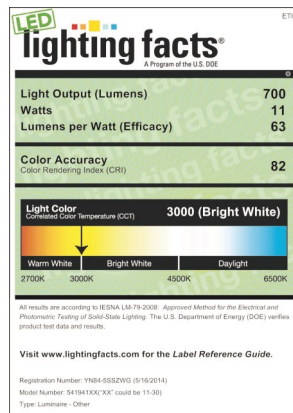

Under Cabinet

LED

LED 24" Under Cabinet Plug In 3000K Specifications

- The ETi 11 watt 700 lumen LED 24" Under Cabinet Lights offer exceptional performance for precision lighting applications, while reducing energy and maintenance cost. These 24" LED Under Cabinet Lights are made of plastic construction featuring an acrylic diffuser. They are UL listed for use in damp and dry locations and are RoHS compliant with no lead or mercury. Non-dimmable. Warranty period 5 years or 60 months. Rated Lifetime: 35,000 hours

LED 24" Under Cabinet Plug In LED

SPECIFICATION DATA

Project _____

Item Number _____

Prepared by _____ Date _____

ORDERING INFORMATION

Item Number	Wattage	Input Voltage (VAC)	Frequency	Average Rated Life ¹	Typical Lumens ²	CCT ³	CRI ⁴	Beam Angle	Power Factor	Location
54194112	11	120	60Hz	35,000	700	3000k	82	90°	>.9	Damp
¹ Hours lifetime with 70% lumen maintenance										
² Thermally stable typical lumens (±10%)										
³ Thermally stable CCT (±10%)										
⁴ Ra/Color rendering index										

SHIPPING INFORMATION

Item Number	Item UPC	Item Dimensions (H x L x W)	Item Weight (lbs)	Inner Pack Qty	Inner Carton Bar Code	Inner Carton Dimensions (H x L x W)	Inner Pack Weight (lbs)	Master Pack Qty	Master Carton Bar Code	Master Dimensions (H x L x W)	Master Pack Weight (lbs)
54194112	83660700 9357	1.7" x 24" x .92"	.82	5 pieces	3083660700 9358	6.8" x 25.4" x 3.2"	4.3	1 tray	50836607007 9352	7" x 25.8" x 3.4"	4.9