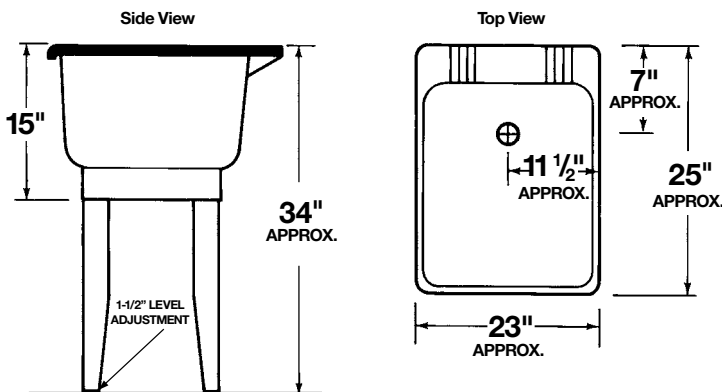

### Design features:

- One piece molded construction, using Mustee's Co-Polypure™ resin
- 20 Gallon capacity, extra deep 13" tub with smooth surface
- Leakproof, integrally molded-in drain with stopper
- Connects to standard 1-1/2" P or S trap
- Accommodates dual-handle faucet with 4" center
- Includes finished steel legs with adjustable levelers
- Mold and mildew-resistant components
- Easy to assemble and install
- Color-fast white finish

### Specifications

Colors & Models:	Model	Mounting	H x W x D	UPC
White	14	Floor	34" x 23" x 25"	6 71031 00011 8

**General:** Furnish and install as shown on plans, UTILATUB® Laundry/Utility Tub model 14, as manufactured by E.L. Mustee & Sons, Inc. Tub shall be one-piece molded construction using Co-Polypure™ resin with matched metal molds under extreme heat and pressure. Tub to include integrally molded drain assembly for connection to standard 1-1/2" P or S-trap, stopper and finished steel legs with built-in levelers. 20 gallon capacity tub, 13" deep. Shall meet ANSI Specification Z 124.6. Color: White. Weight: 16 lbs.

### ▶ Faucet

**Model No.**

93.600

**UPC**

6 71031 00232 7

Chrome finish, 4" center set brass faucet. 6" swing spout with aerator, level handles, replaceable seats and stems. Aerator or hose end.

### ▶ Faucet Block

**Model No.**

20.600

**UPC**

6 71031 00031 6

Used when water supply lines are above the tub. Mounts to tub shelf when using a clamp-on faucet.