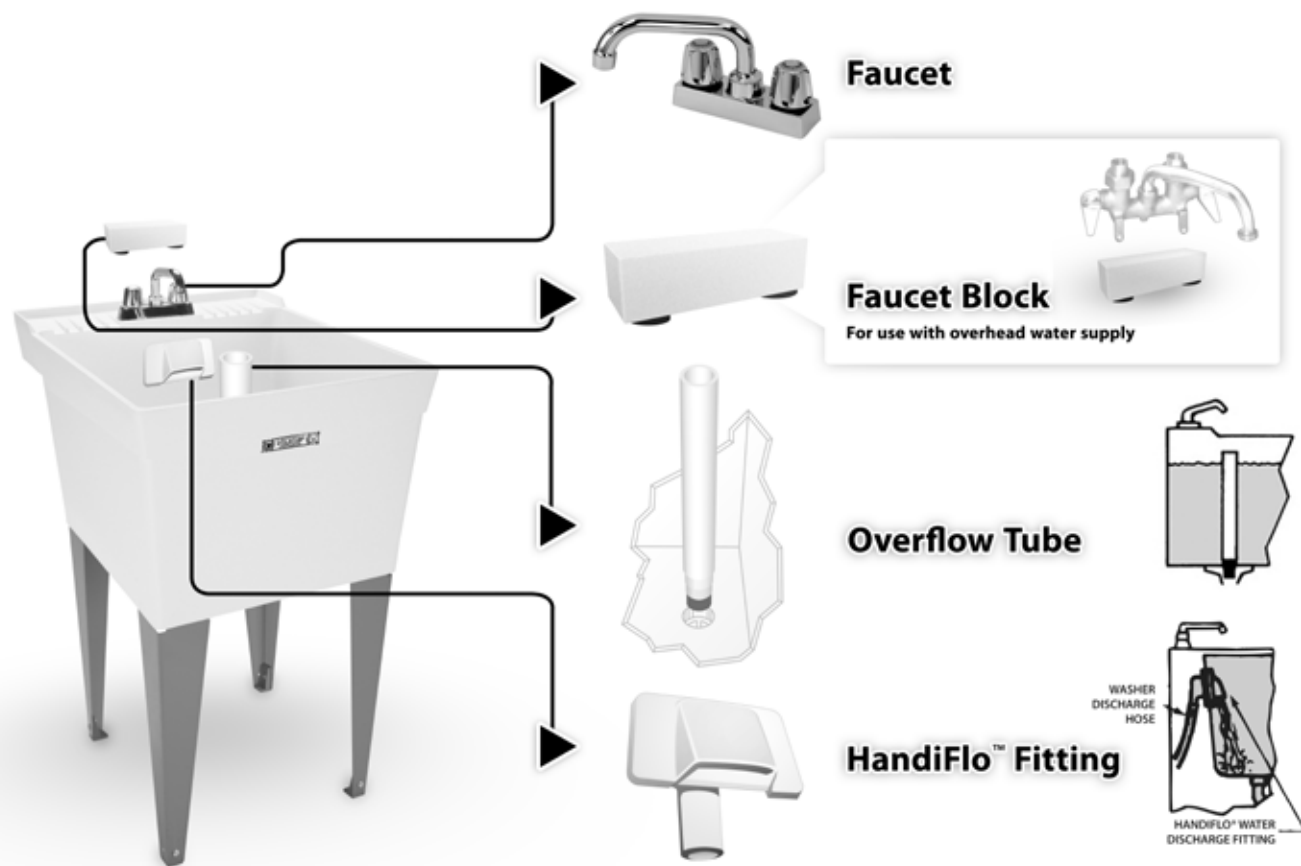

### Design features:

- One piece molded construction, using Mustee's Co-Polypure™ resin
- 20 Gallon capacity, extra deep 13" tub with smooth surface
- Leakproof, integrally molded-in drain with stopper
- Connects to standard 1-1/2" P or S trap
- Accommodates dual-handle faucet with 4" center
- Includes finished steel legs with adjustable levelers
- Mold and mildew-resistant components
- Easy to assemble and install
- Color-fast white finish

### Specifications

Colors & Models:	Model	Mounting	H x W x D	UPC
White	14	Floor	34" x 23" x 25"	6 71031 00011 8

**General:** Furnish and install as shown on plans, UTILATUB® Laundry/Utility Tub model 14, as manufactured by E.L. Mustee & Sons, Inc. Tub shall be one-piece molded construction using Co-Polypure™ resin with matched metal molds under extreme heat and pressure. Tub to include integrally molded drain assembly for connection to standard 1-1/2" P or S-trap, stopper and finished steel legs with built-in levelers. 20 gallon capacity tub, 13" deep. Shall meet ANSI Specification Z 124.6. Color: White. Weight: 16 lbs.

### ▶ Faucet

**Model No.**

93.600

**UPC**

6 71031 00232 7

Chrome finish, 4" center set brass faucet. 6" swing spout with aerator, level handles, replaceable seats and stems. Aerator or hose end.

### ▶ Faucet Block

**Model No.**

20.600

**UPC**

6 71031 00031 6

Used when water supply lines are above the tub. Mounts to tub shelf when using a clamp-on faucet.