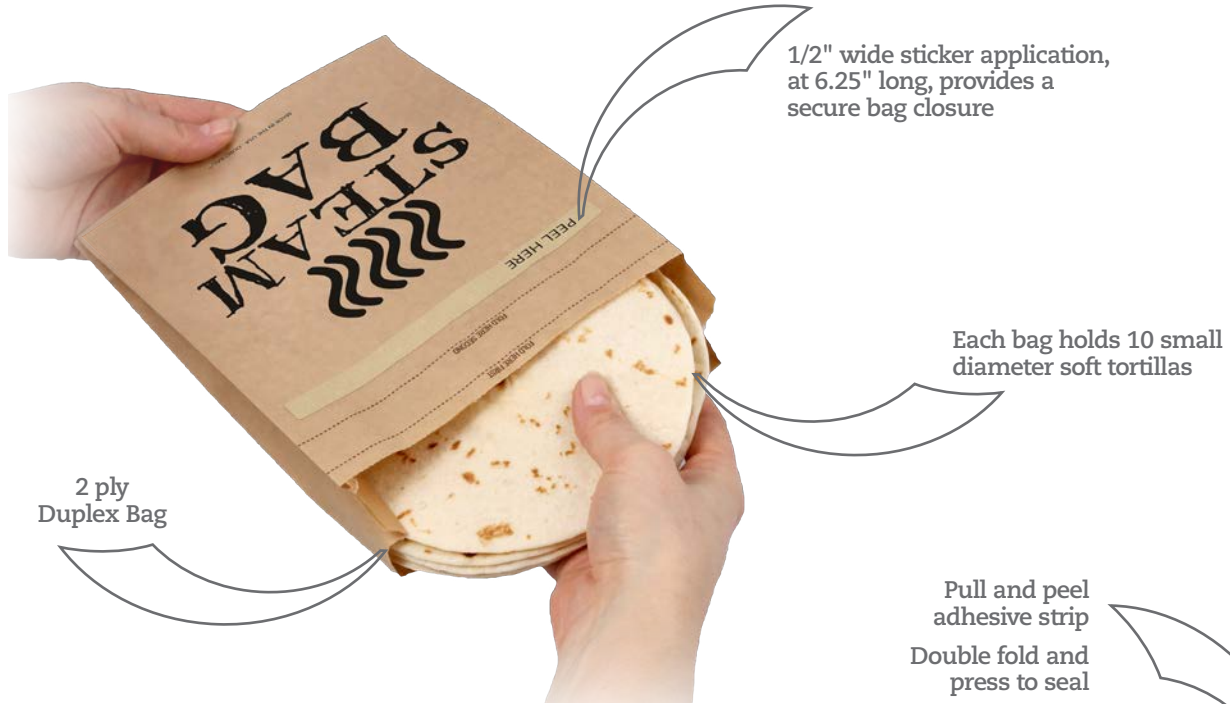

Duplex Tortilla Steam Bags