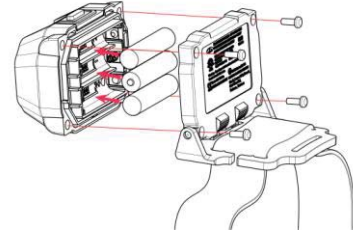

Standards:

1. UL 913, Seventh Edition
2. CSA C22.2 No. 157-92. Reaffirmed 2012
3. EN 60079-0: 2009 Edition
4. EN 60079-11: 2012 Edition
5. EN 60079-26: 2007 Edition
6. IEC 60079-0: Fifth Edition
7. IEC 60079-11: Sixth Edition
8. IEC 60079-26: Second Edition

Battery Replacement:

Only use alkaline batteries

Warning: Do not change batteries in hazardous locations.

To reduce the risk of explosion do not mix new batteries with used batteries, or mix batteries from different manufacturers. Remove the batteries when unused for a period of time to prevent battery leakage in the device.

Safety Warnings:

1. The screw shall be secured tightly after opening and closing of the enclosure.
2. Substitution of components may impair intrinsic safety.
3. Clean the flashlight only with damp cloth to avoid static electricity.
4. Do not flash the light beam directly into eyes.
5. Always use the device following the regulations of each country.

Warranty (Excluding batteries): This product is warranted to be free from defect in material or workmanship for one year from date of purchase. If product is defective, please return to Dorcy for repair or replacement. Dorcy reserves the right to substitute product of equal value if returned product is not available.

Installation: