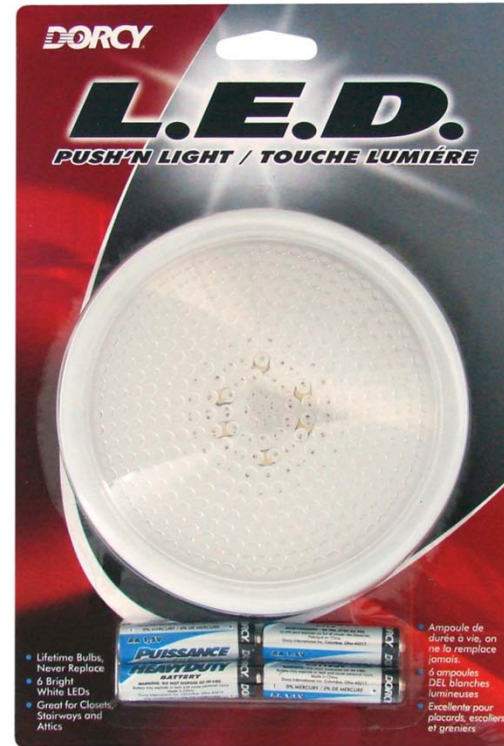

2700 PORT ROAD
COLUMBUS, OH 43217
PHONE: 1-800-837-8558
FAX: 614-497-5822

4AA – 6 LED Push N' Light

- 6 Super Bright 5MM LEDs
- Indoor / Outdoor Lighting
- Easy Push On / Off Button
- Durable Plastic Design
- Includes 4 AA Cell Batteries

PRODUCT OFFERING

The 4AA – 6 LED Push N' Light contains a 6 super bright 5MM LEDs allowing for greater visibility. The LED light features a durable plastic construction design and an easy to use push on and off button switch. The flashlight is ideal for indoor or outdoor lighting. The 4AA – 6 LED Push N' Light comes complete with 4 AA cell batteries.

Item No	Description	UPC 035355-	Case Pack	Inner Pack	Case Wt.	Case Cube	Case Dimensions					Price	Sugg. Retail	GM%
							L	x	W	x	H			
41-1077	4AA - 6 LED Push N' Light	41077-8	24	12	7.00	0.888	8.00	x	13.00	x	14.75			