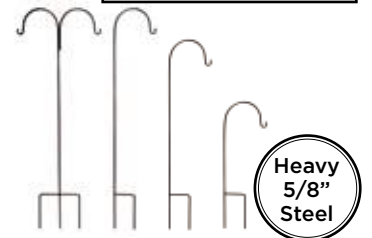

Finial Trellises

(4) RN202LB 72"x30"

(4) RN202MB 60"x24"

(4) RN202SB 48"x18"
above ground

Arch Top Topiaries
(2 Sets)

RN203SETB

"S" Topiary
Small, Medium,
Large (set of 3)

Heavy
5/8"
Steel