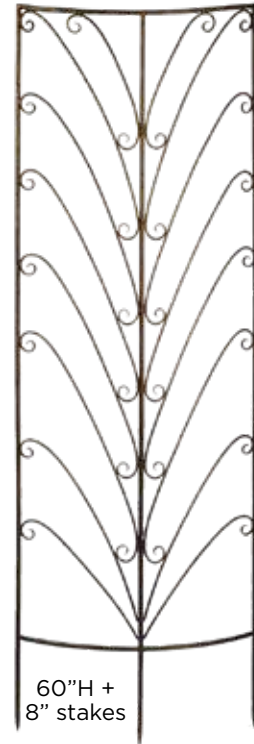

TO103 4/Cs.
Small Spiral Topiary
 14" Diam. x 43"H + stakes

TO104 4/Cs.
Large Spiral Topiary
 16" Diam. x 55"H + stakes

TO105 2/Cs.
Medium Tower Topiary
 13" x 13" x 54"H + stakes

TO106 2/Cs.
Large Tower Topiary
 17" x 17" x 72"H + stakes

TR212
 70"H + 8" stakes

TR213 2/Cs.
Large Arch
Top Trellis
 42"W x 74"H + 9" Stakes

TR213
 74"H + 9" stakes

TRELLISES

TR111 2/Cs.
Heavy Lattice Trellis
 30"W x 63"H (+ 12" stakes)

TR205 1/Cs.
Lg. Kaleidoscope Trellis
 40"W x 78"H (+ 12" stakes)

TR207 1/Cs.
Sunset Trellis
 40"W x 75"H (+ 12" stakes)

TR208 3/Cs.
Curved Starburst Trellis
 24"W x 60"H
 (+ 8" stakes)

TR210 1/Cs.
Compass Trellis
 31"W x 79"H (+ 10" stakes)

75"H + 12" stakes

TR207

60"H + 8" stakes

TR208

63"H + 12" stakes

TR111

79"H + 10" stakes

TR210

78"H + 12" stakes

TR205

ALL ITEMS AVAILABLE IN