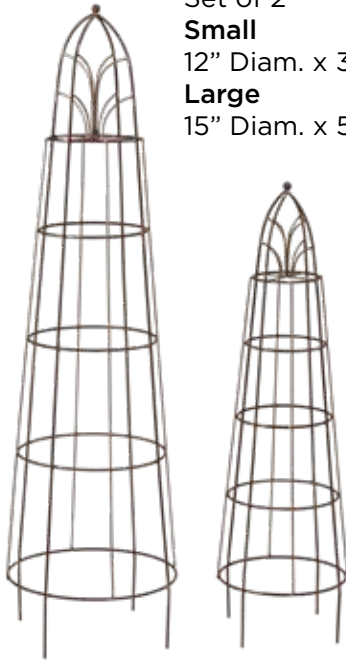

TO103 4/Cs.
Small Spiral Topiary
 14" Diam. x 43"H + stakes

TO104 4/Cs.
Large Spiral Topiary
 16" Diam. x 55"H + stakes

TO105 2/Cs.
Medium Tower Topiary
 13" x 13" x 54"H + stakes

TO106 2/Cs.
Large Tower Topiary
 17" x 17" x 72"H + stakes

**ALL ITEMS
 AVAILABLE IN**

Natural Patina
Black

Order **Black** by Nov. 10 unless otherwise noted

Arch Top Toparies & Trellises

TO215 2 Sets/Cs. Arch Top Toparies

Set of 2
Small
 12" Diam. x 36"H + stakes
Large
 15" Diam. x 50"H + stakes

TO215

FREE Trellis Display

with purchase of
 Assortment Deal
 DSTR3H23
 on Pg. 25

TR211 3/Cs.
Small Arch
Top Trellis
 18"W x 60"H + 6" Stakes

TR211
 60"H + 6" stakes

TR212 3/Cs.
Medium Arch
Top Trellis
 30"W x 70"H + 8" Stakes