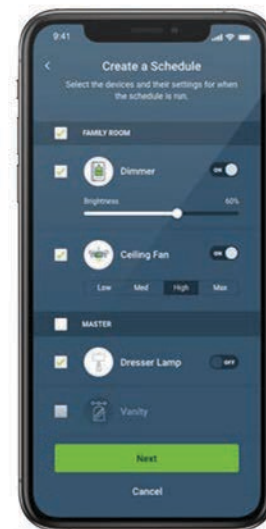

Family Room

Recessed Lights
On 70%

Family Fan
On

Floor Lamp
Off

Office

Table

Control from Anywhere

MY LEVITON

One free app provides remote control, schedules, activities, and custom settings.

- Control dimmers, switches, smart plugs and more by room or by device
- Create on-demand activities to control multiple devices at once, or create time-based schedules
- Custom Settings – easily adjustable fade rates, bulb types, brightness levels, LED feedback
- Utilize iOS, Android, or any web browser via companion web app.

Control Devices or Rooms

Enact Multi-Device Activities

Create Time Schedules

CONNECTIVITY

Decora Smart Wi-Fi lighting can be connected to your favorite smart products and services.

- **Google Assistant** - Want to remain comfortable on the couch? “OK Google, Turn Living Room Dimmer to 10%.”
- **Amazon Alexa** - Sometimes you need an extra hand. Simply tell your Echo to adjust the lights, ceiling fans, or plug-in loads
- **SmartThings** - Add Wi-Fi lighting to your hub
- **August** - Run My Leviton lighting Activities when you return home
- **IFTTT** - Connect products and services to make your home even smarter.

Leviton Load Center

The Total Solution For Every Home

An industry first, My Leviton offers single app control of the Leviton Smart Load Center and the Decora Smart Wi-Fi product lines, enabling users to seamlessly control load center activities and home lighting from anywhere in the world using their smartphone or tablet.