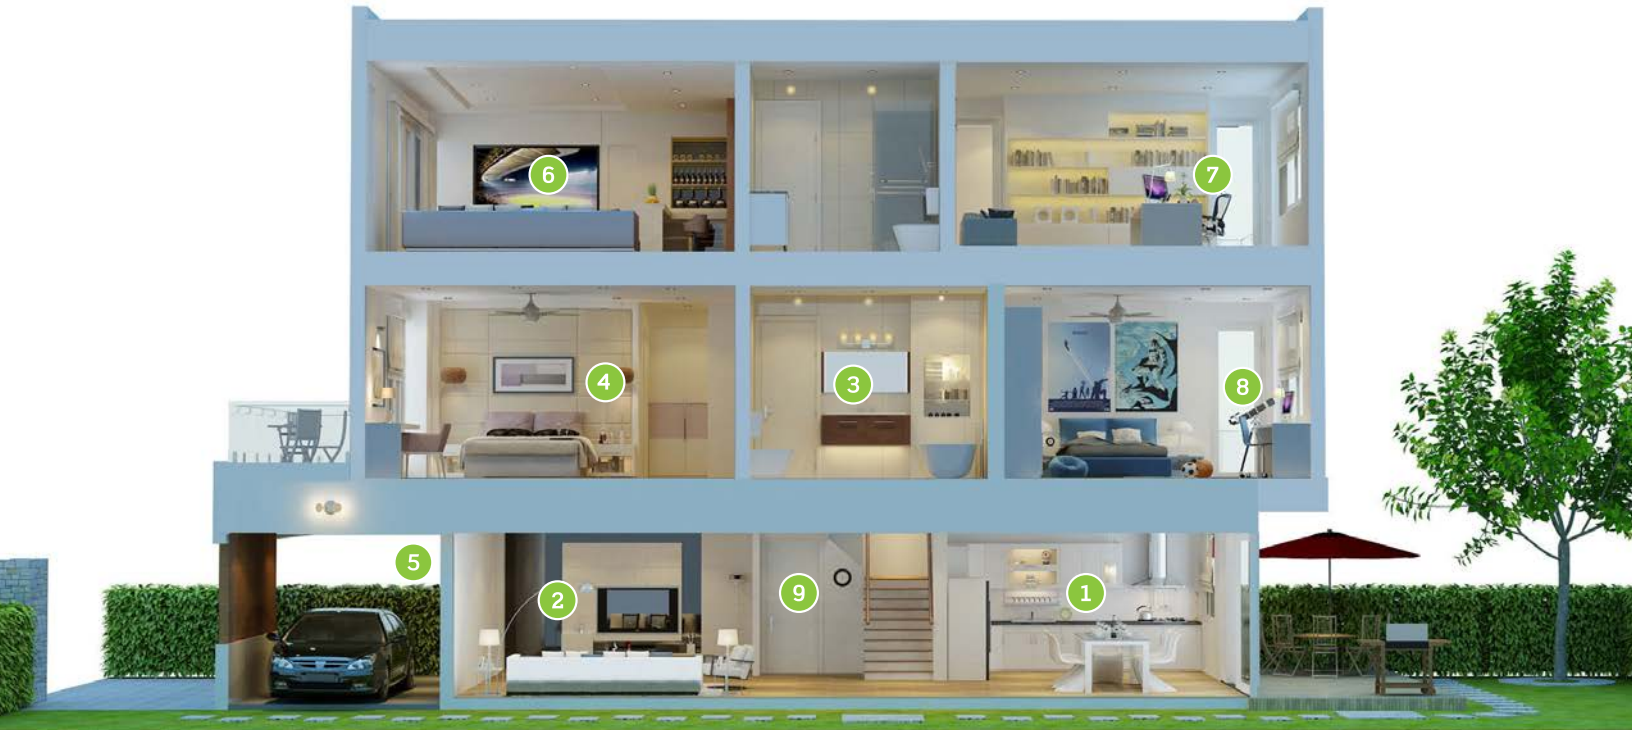

1 Voice Dimmer with Amazon Alexa Built-in	2 4-Button Controller	3 Dimmer	4 4-Speed Fan Controller	5 Switch	6 15A Receptacle
7 Plug-in Dimmer	8 Mini Plug-in Outlet	9 Leviton Load Center	Amazon Alexa Voice Control	Google Assistant Voice Control	Control from anywhere