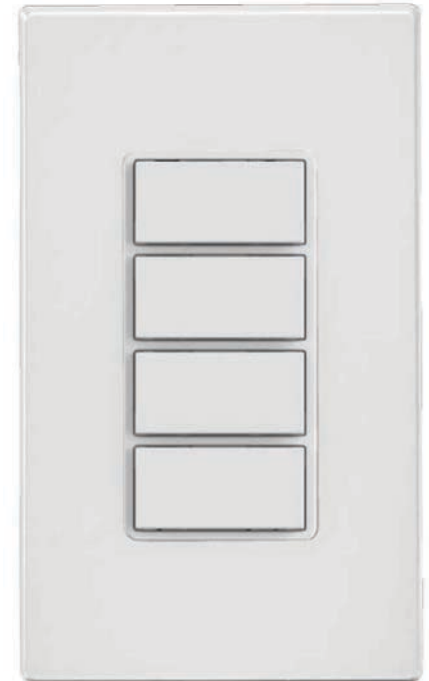

... was run successfully.

One-Touch Control

CREATE A SCENE

Easily adjust all of your Decora Smart Wi-Fi lighting devices with one button press. Perfect for entryways and bedrooms to control room scenes or whole house lighting activities.

Simply press one key to command multiple devices anywhere in the home including dimmers, switches, and smart plugs.

- Create custom room or house scenes
- Enact All Off, Movie Time, Party Mode, Food Prep, Clean-Up, Game Night, and more
- Control scenes from anywhere using the My Leviton app.

DW4BC

Decora Smart Wi-Fi 4-Button Controller

Built-In Voice Control

USE YOUR VOICE

Leviton's Decora Smart Voice Dimmer combines full range dimming control of your lights with the intelligence and capabilities of Amazon Alexa – built in – simply replace a standard light switch to put the power of Alexa into your home. No hub needed and no visual clutter.