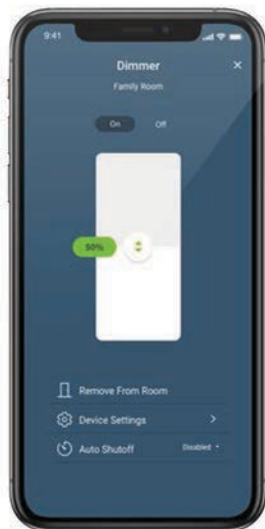

Smarten up entry ways, living rooms, laundry rooms, playrooms, bedrooms, bathrooms, kitchens – anywhere you want hands-free control without any extra hardware or hassle.

“Alexa, dim the lights to 50 percent.”

Family Room

Recessed Lights
On 70%

Family Fan
On

Floor Lamp
Off

Office

Table

Control from Anywhere

MY LEVITON

One free app provides remote control, schedules, activities, and custom settings.

- Control dimmers, switches, smart plugs and more by room or by device
- Create on-demand activities to control multiple devices at once, or create time-based schedules
- Custom Settings – easily adjustable fade rates, bulb types, brightness levels, LED feedback
- Utilize iOS, Android, or any web browser via companion web app.

Control Devices or Rooms

Enact Multi-Device Activities

Create Time Schedules

CONNECTIVITY

Decora Smart Wi-Fi lighting can be connected to your favorite smart products and services.

- **Google Assistant** - Want to remain comfortable on the couch? “OK Google, Turn Living Room Dimmer to 10%.”
- **Amazon Alexa** - Sometimes you need an extra hand. Simply tell your Echo to adjust the lights, ceiling fans, or plug-in loads
- **SmartThings** - Add Wi-Fi lighting to your hub
- **August** - Run My Leviton lighting Activities when you return home
- **IFTTT** - Connect products and services to make your home even smarter.