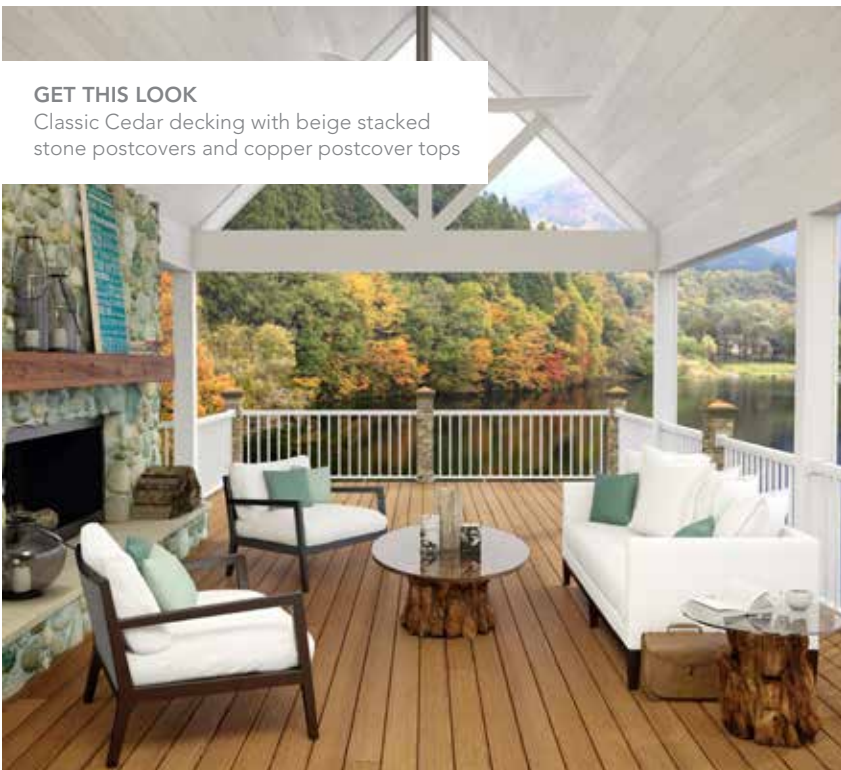

DRIFTWOOD

IRONWOOD

SANDALWOOD

Boards are not shown to scale.

GET THIS LOOK

Classic Gray decking

Unique Deck Builders, Chicago, IL

GET THIS LOOK

Classic Cedar decking with beige stacked stone postcovers and copper postcover tops

The ideal blend of value and performance, our Classic decking pairs well with any home. Solid, rich colors create timeless design.