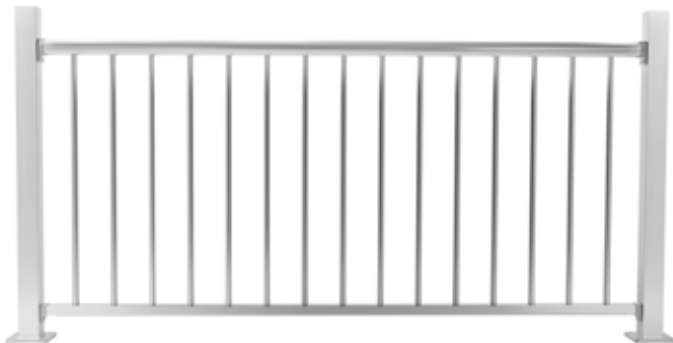

ALX PRO & CLASSIC RAILING
AND ALUMINUM BALUSTERS

ALX CONTEMPORARY RAILING

SLX INVISIRAIL™ AND
SLX CABLE RAILING

ALX CONTEMPORARY

ALUMINUM RAILING SYSTEM

GET THIS LOOK

Vault Hickory decking with ALX Contemporary Rectangle railing in Brushed Titanium

Unique Deck Builders, Chicago, IL

2.5" solar cap also available

ALX CONTEMPORARY IN BRUSHED TITANIUM

Featuring a sleek and contemporary appearance, ALX Contemporary has a beautiful anodized finish that resists scratches and corrosion.