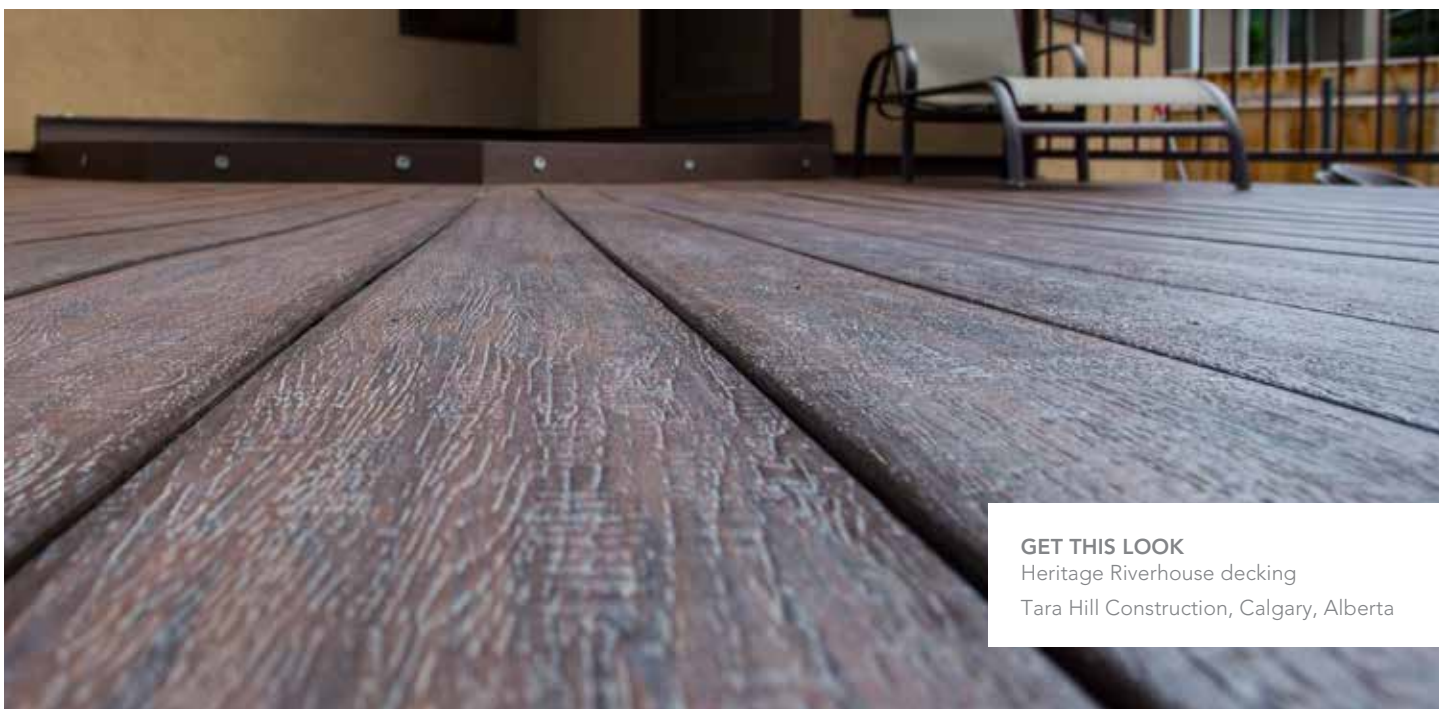

GET THIS LOOK

Heritage Riverhouse decking
Tara Hill Construction, Calgary, Alberta