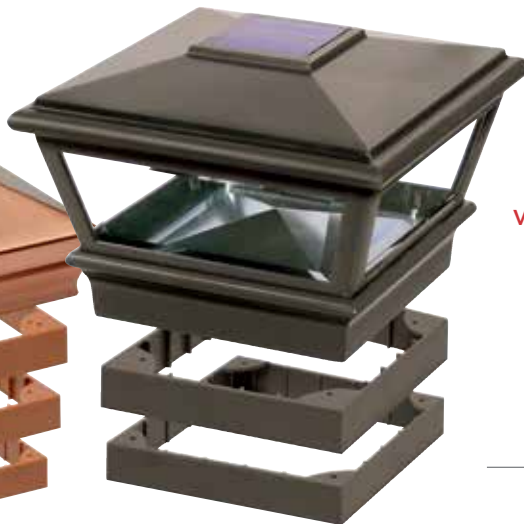

Multi-angle railing connectors available for installation of 22 to 45 degrees.

Available in black, gray and cedar.

POST CAPS

NOUVEAU SOLAR POST CAP COLLECTION

- Update your wood railing with contemporary solar post caps
- Works with standard wood posts
- Solar collector is hidden for clean appearance

Nouveau Belvedere

Nouveau Arcade

Nouveau Traditional

Nouveau Corbel

Available in pressure treated and cedar base.

4x4 White Solarband
Includes three inserts to fit post sizes up to 4-5/8".
Available in black, white and copper.

4x4 Copper High Point
Includes three inserts to fit post sizes up to 4-5/8".
Available in black, white and copper.

6x6 Bronze Glass Panel Solar Light
Includes two inserts to fit post sizes up to 5-1/2".
Available in black, white, copper, bronze and dark walnut.