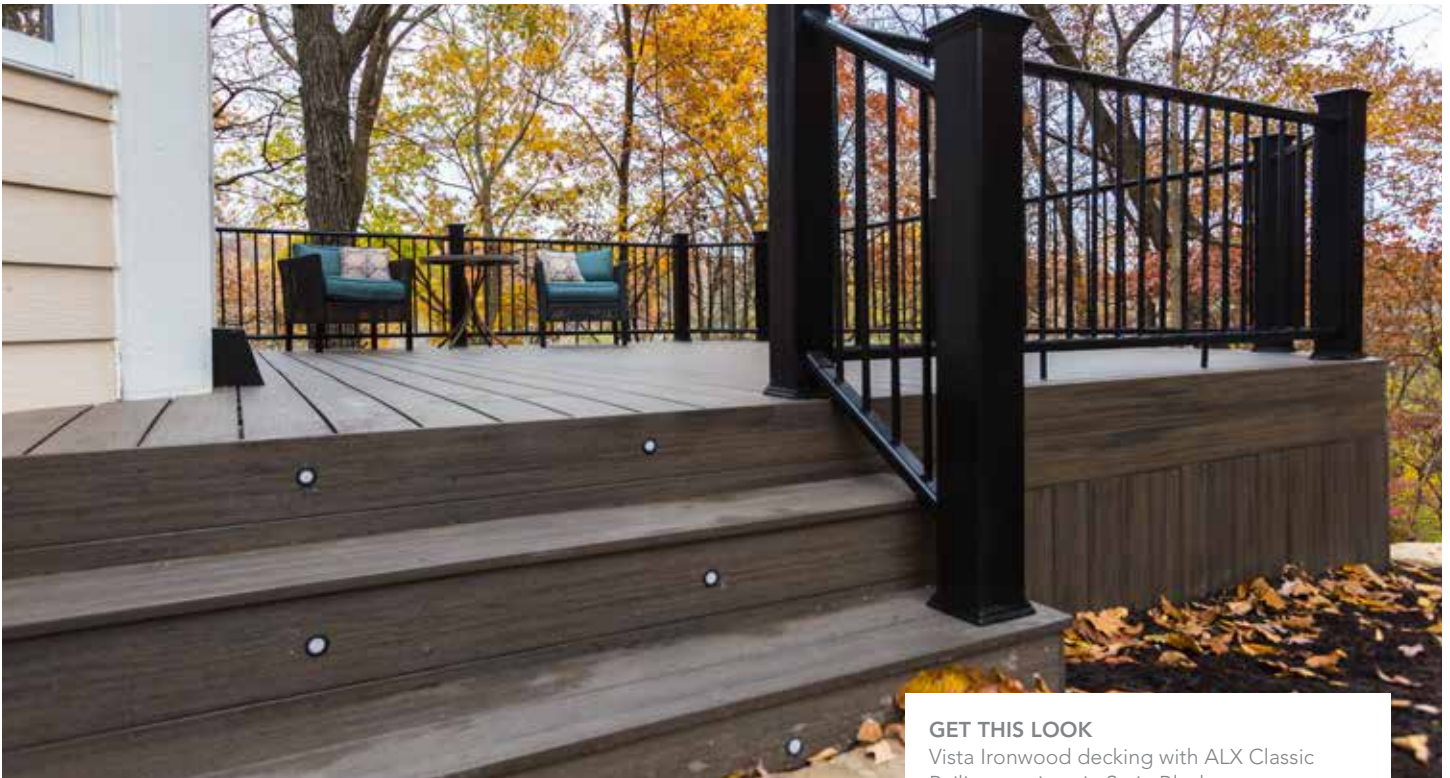

SMOKEHOUSE

RIVERHOUSE

CIDERHOUSE

Boards are not shown to scale.

GET THIS LOOK
 Vista Ironwood decking with ALX Classic Railing sections in Satin Black
 California Custom Decks, St. Louis, MO

Vista offers the look of exotic hardwoods without the maintenance. The rich woodgrain pattern is available in both 4" and 6" width. Alternate the boards to create a unique look or use the same size to create your favorite outdoor room. Our 4" decking is a great option for picture framing, rail tops and breaker boards.