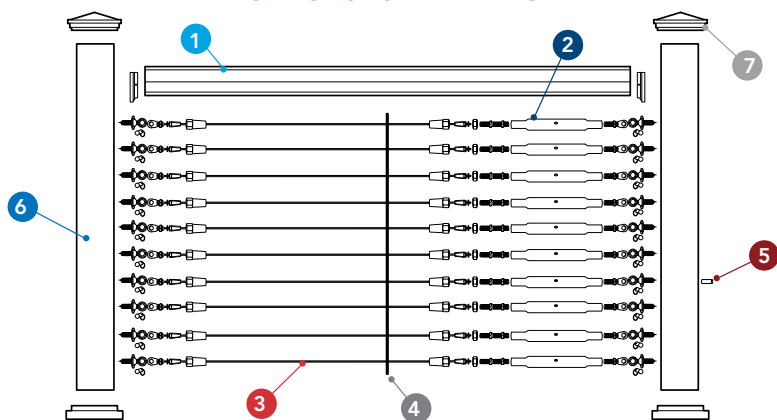

CABLE RAILING

COMPONENTS AND HOW TO BUY

HOW TO BUY CABLE RAILING