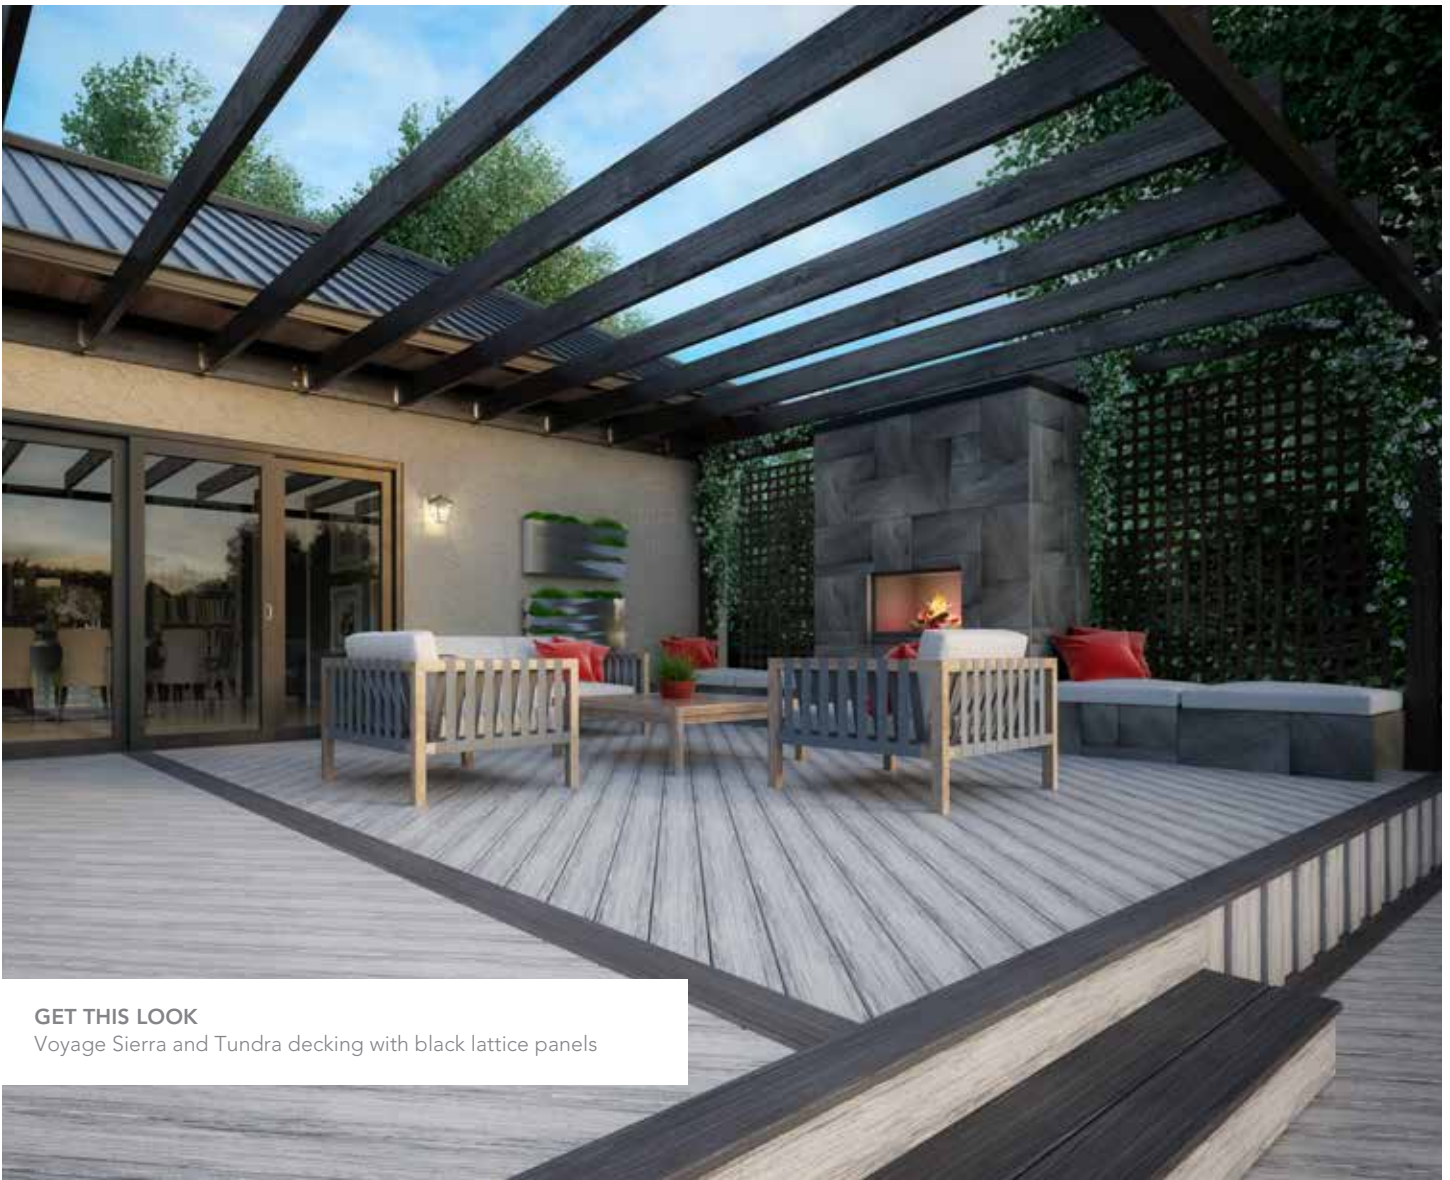

GET THIS LOOK

Voyage Sierra and Tundra decking with black lattice panels