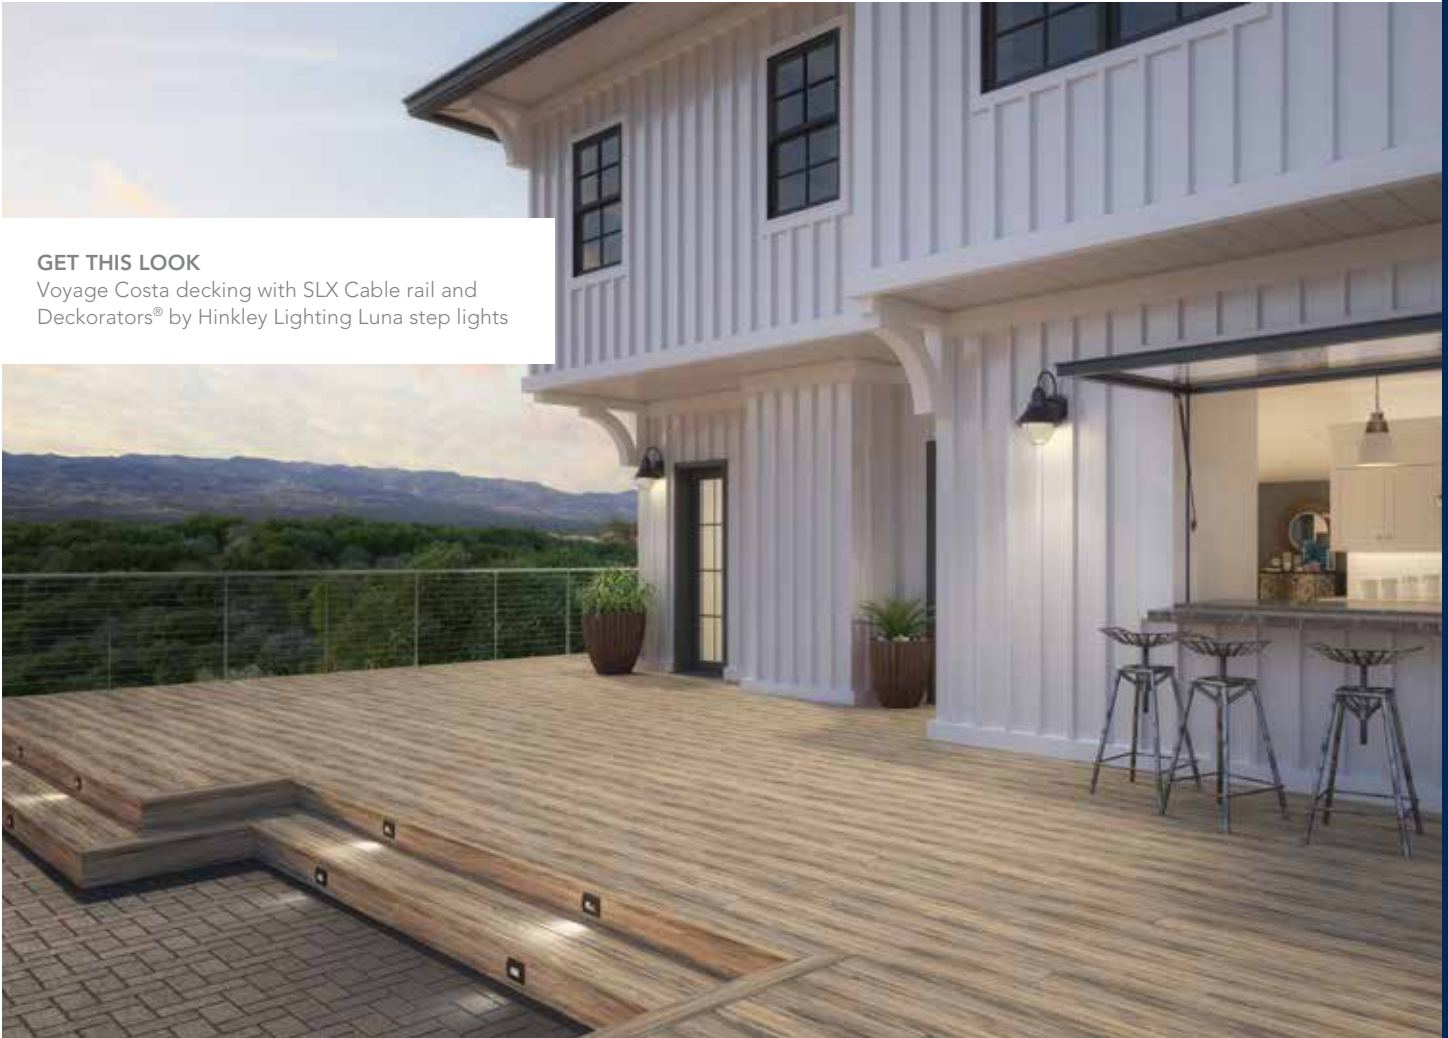

SLX CABLE

RAILING SYSTEM

GET THIS LOOK

Voyage Costa decking with SLX Cable rail and Deckorators® by Hinkley Lighting Luna step lights

SLX CABLE

Our new cable railing system will do away with obstructions, offering homeowners pristine views of their outdoor living environment.

- Available in 36" and 42" heights
- Stainless steel posts with 1/8" cable
- Available in several lengths up to 50'