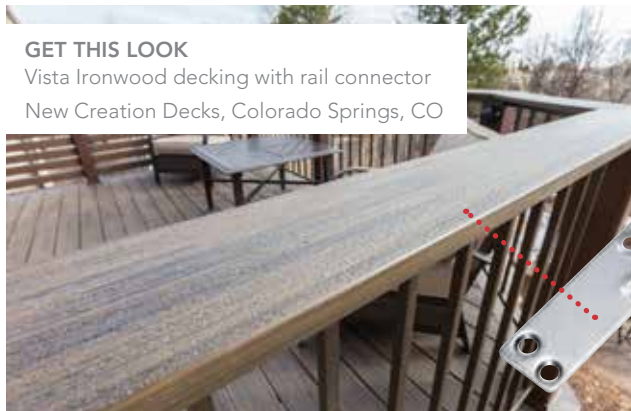

FOR CLASSIC BALUSTERS

Classic Centerpiece Accessories

*Includes matching, self-drilling installation screws.
Available in black.*

Classic Baluster Accessories

*Powder-coated finish.
Easily slides over or mounts to the baluster with the provided set screw.
Basket available in black and bronze.
Collar and Solar Baluster Light are available in black.*

FOR ESTATE BALUSTERS

Estate Baluster Accessories

*Powder-coated finish.
Slide over or mount to the baluster with the
provided set screw.
Available in black.*

FOR OUTDOOR ENTERTAINING

DECK BOARD RAILING CONNECTOR

- Add to your railing for entertaining and added space
- Simply install brackets to the top rail, then fasten deck board from underneath
- Deck board railing connector works with 6" (5.5") wide Deckorators boards

DECK RAIL TABLE

- White or black aluminum table top available - or build your own
- Easily adds entertainment space to most any vertical baluster rail system
- Actual dimensions: 20" x 55-3/4" x 1"

GET THIS LOOK

Vista Ironwood decking with rail connector
New Creation Decks, Colorado Springs, CO