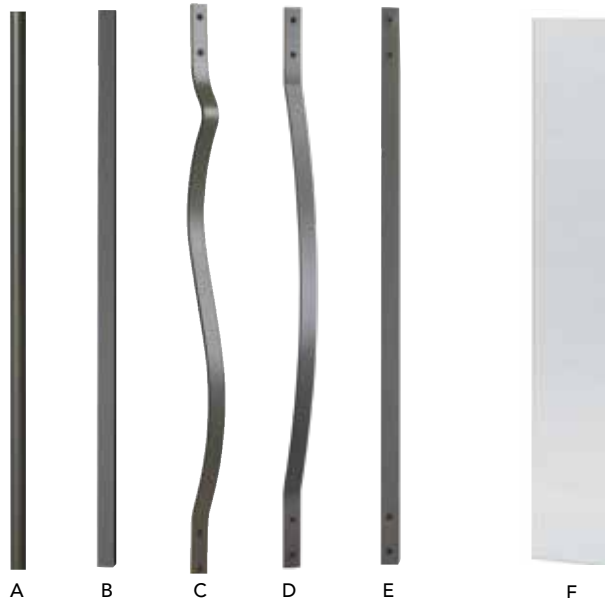

- Available in 36" and 42" heights
- Stainless steel posts with 1/8" cable
- Available in several lengths up to 50'

BALUSTERS

ALUMINUM BALUSTER COLOR SWATCHES

BLACK

MATTE BLACK

BRONZE

TEXTURED GRAY

WHITE

TEXTURED WHITE

WEATHERED BROWN

Baluster Styles	Baluster Heights	Compatible Deckorators Railings			Available Colors								Connector Options
		Wood	ALX Pro	ALX Classic	Black	Matte Black	Bronze	Textured Gray	White	Textured White	Weathered Brown	Clear Glass	
A. CLASSIC ALUMINUM	26"	•	•		•	•	•	•	•	•	•		Classic, Designer
	29"	•	•		•		•						
	32"	•	•	•	•	•	•	•	•			•	
	36"	•	•	•	•	•	•		•				
B. ESTATE ALUMINUM	26"	•	•		•	•	•		•	•	•		Estate, Standard Estate
	29"	•	•		•				•		•		
	32"	•	•	•	•	•	•		•		•		
C. BAROQUE ALUMINUM	32.25"	•	•		•		•		•				N/A - Balusters face-mount to rail
	40"	•	•		•		•						
D. ARC ALUMINUM	32.25"	•	•		•		•						N/A - Balusters face-mount to rail
E. TRADITIONAL ALUMINUM	32"	•	•		•		•						N/A - Balusters face-mount to rail
	40"	•	•		•		•						
F. SCENIC FRONTIER GLASS	26"	•	•									•	Scenic Frontier
	29"	•	•									•	
	32"	•	•									•	

ALUMINUM

SCENIC GLASS

LIFETIME LIMITED
MFG DEFECTS & POWDER COATING
25 YEAR REMOVAL & REPLACEMENT
10 YEAR SALT WATER APPLICATIONS
LIMITED WARRANTY

ALUMINUM BALUSTER WARRANTY

GET THIS LOOK

Vista Ironwood decking with 4" Vista Driftwood decking inset paired with black ALX Pro railing, scenic glass balusters and solar VersaCaps™