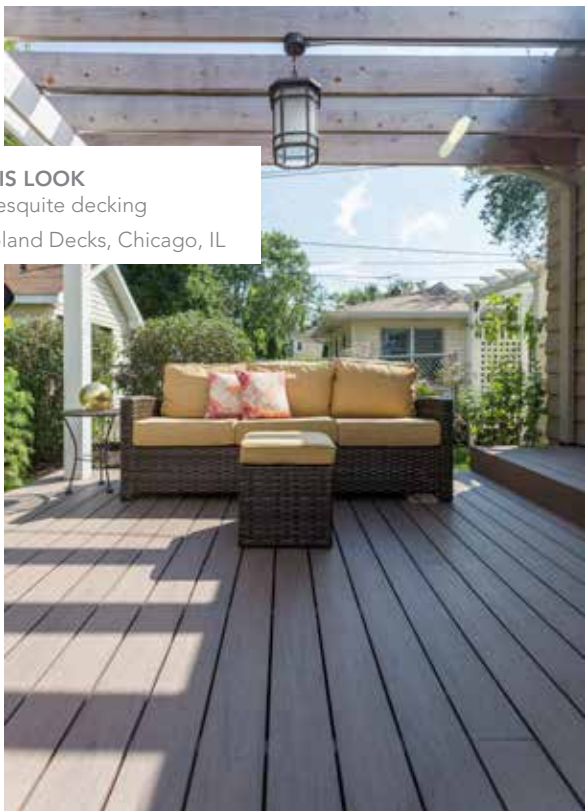

COSTA

A light brown wood-grain decking sample with a horizontal grain pattern.

MESA

A dark brown wood-grain decking sample with a horizontal grain pattern.

GET THIS LOOK
 Vault Dusk decking
 Unique Deck Builders, Chicago, IL