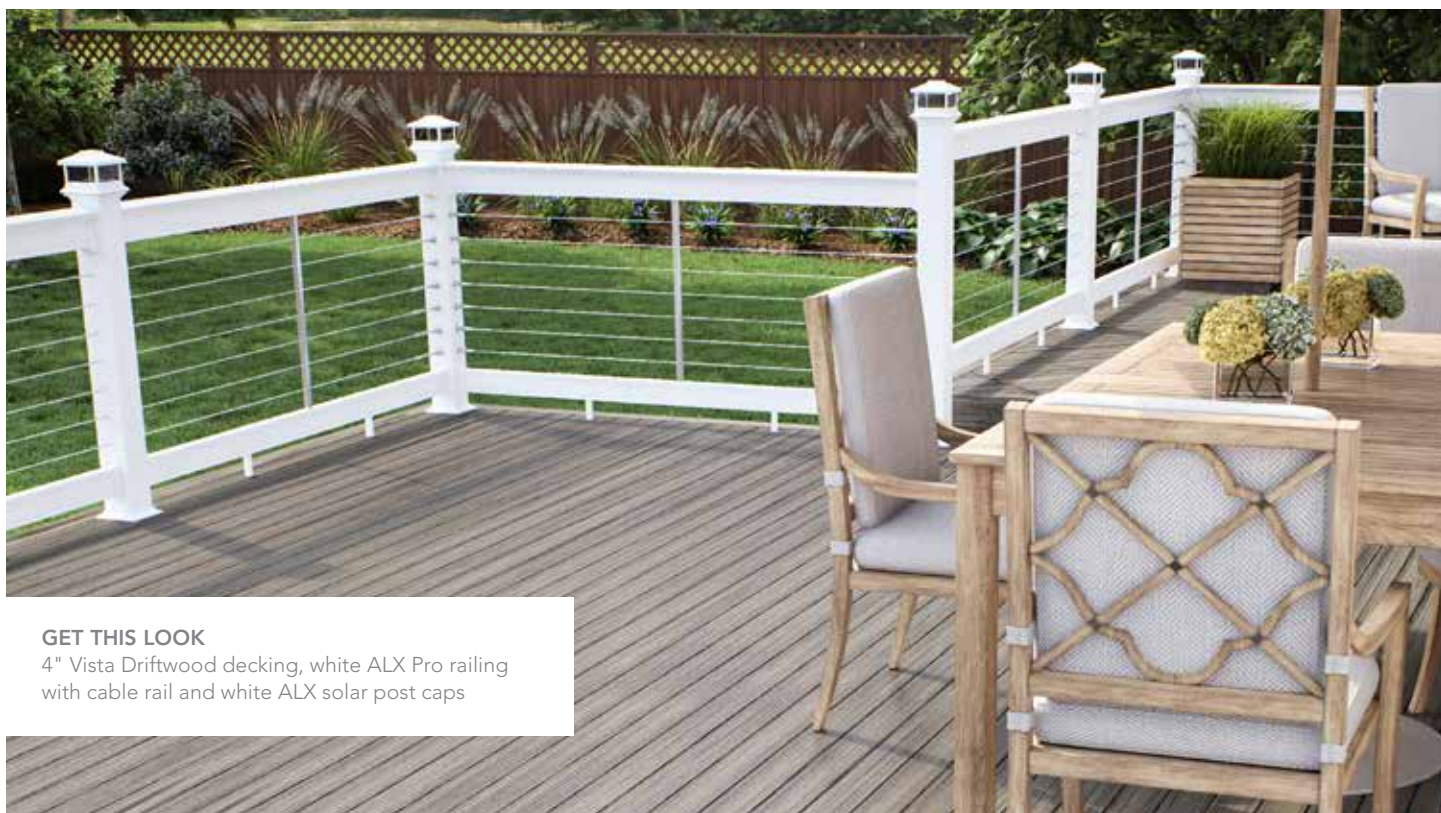

STEP 7 - CHOOSE YOUR POST CAPS

Purchase (1) post cap per post sleeve.

GET THIS LOOK

4" Vista Driftwood decking, white ALX Pro railing
with cable rail and white ALX solar post caps

SLX INVISIRAIL™

RAILING SYSTEM