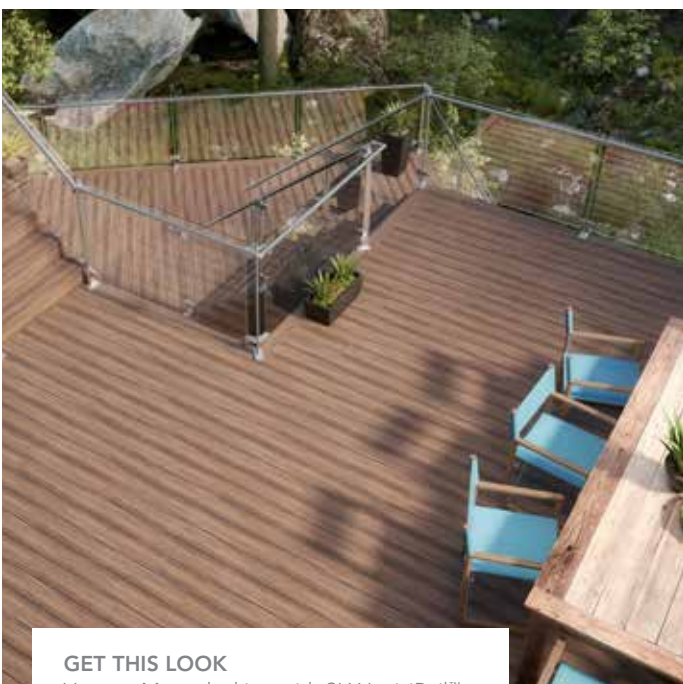

GET THIS LOOK

Voyage Mesa decking with SLX InvisiRail™

Voyage offers enhanced traction and beautiful vertical grain variegation in strong, lightweight and stable decking.

Voyage comes in four beautiful colors that are the most popular in outdoor living spaces among homeowners: Sierra (dark gray), Tundra (gray), Costa (golden brown) and Mesa (red brown). It is backed by a 25-year structural, 25-year stain-and-fade and 25-year removal-and-replacement limited warranty that covers water and ground contact.

Voyage provides 34% or greater surface traction than other leading brands of composite decking.*

Learn more at Deckorators.com/Voyage

*Capped composite decking boards tested by an independent third-party lab in wet conditions under the AS/NXS 4586-2013 standard; decking board were tested on 9/24/18-9/25/18.