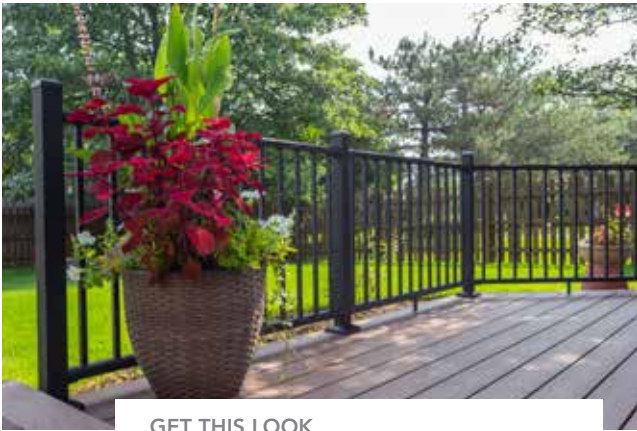

GET THIS LOOK
Vault Mesquite decking with ALX Classic
in Matte Black
Unique Deck Builders, Chicago, IL

WHICH RAILING IS BEST FOR YOU?

ALX - ALUMINUM SLX - STAINLESS STEEL