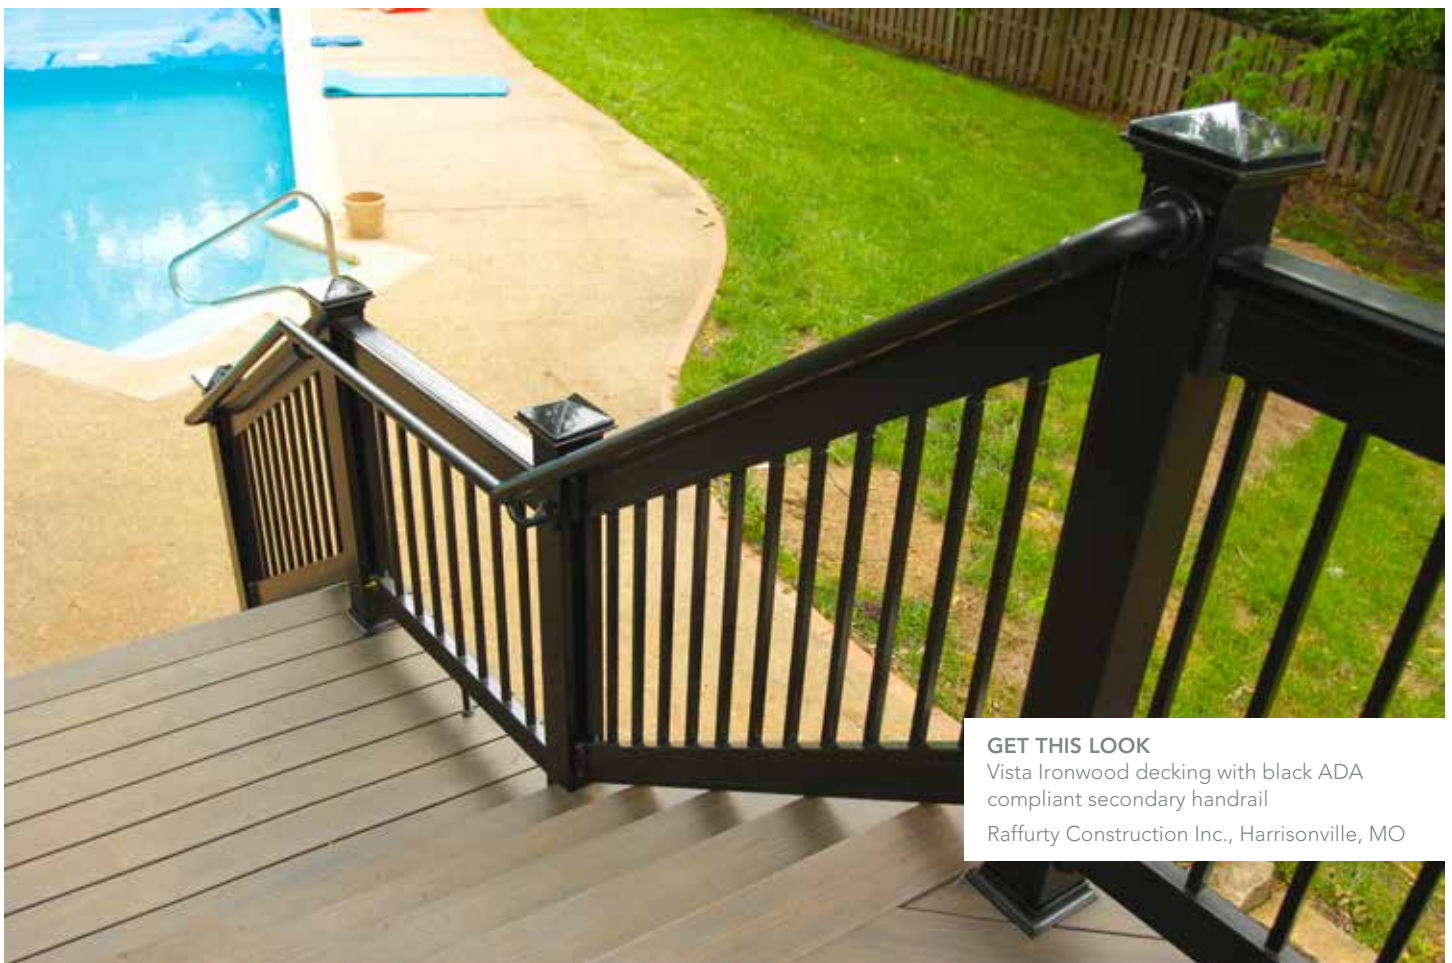

GET THIS LOOK
Vista Ironwood decking with black ADA
compliant secondary handrail
Raffurty Construction Inc., Harrisonville, MO