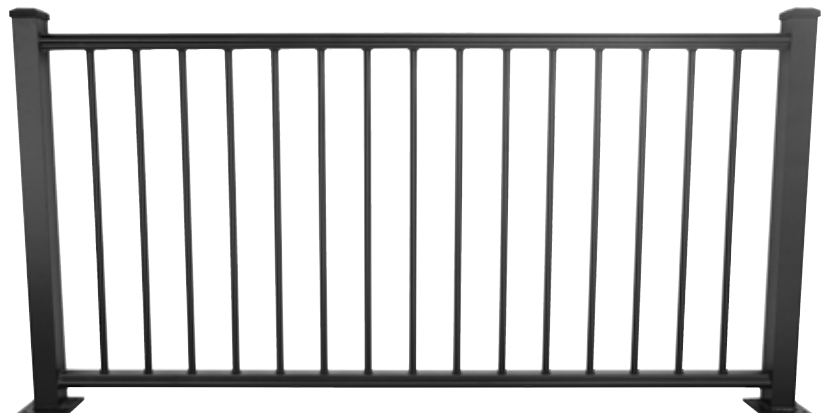

Post sold separately