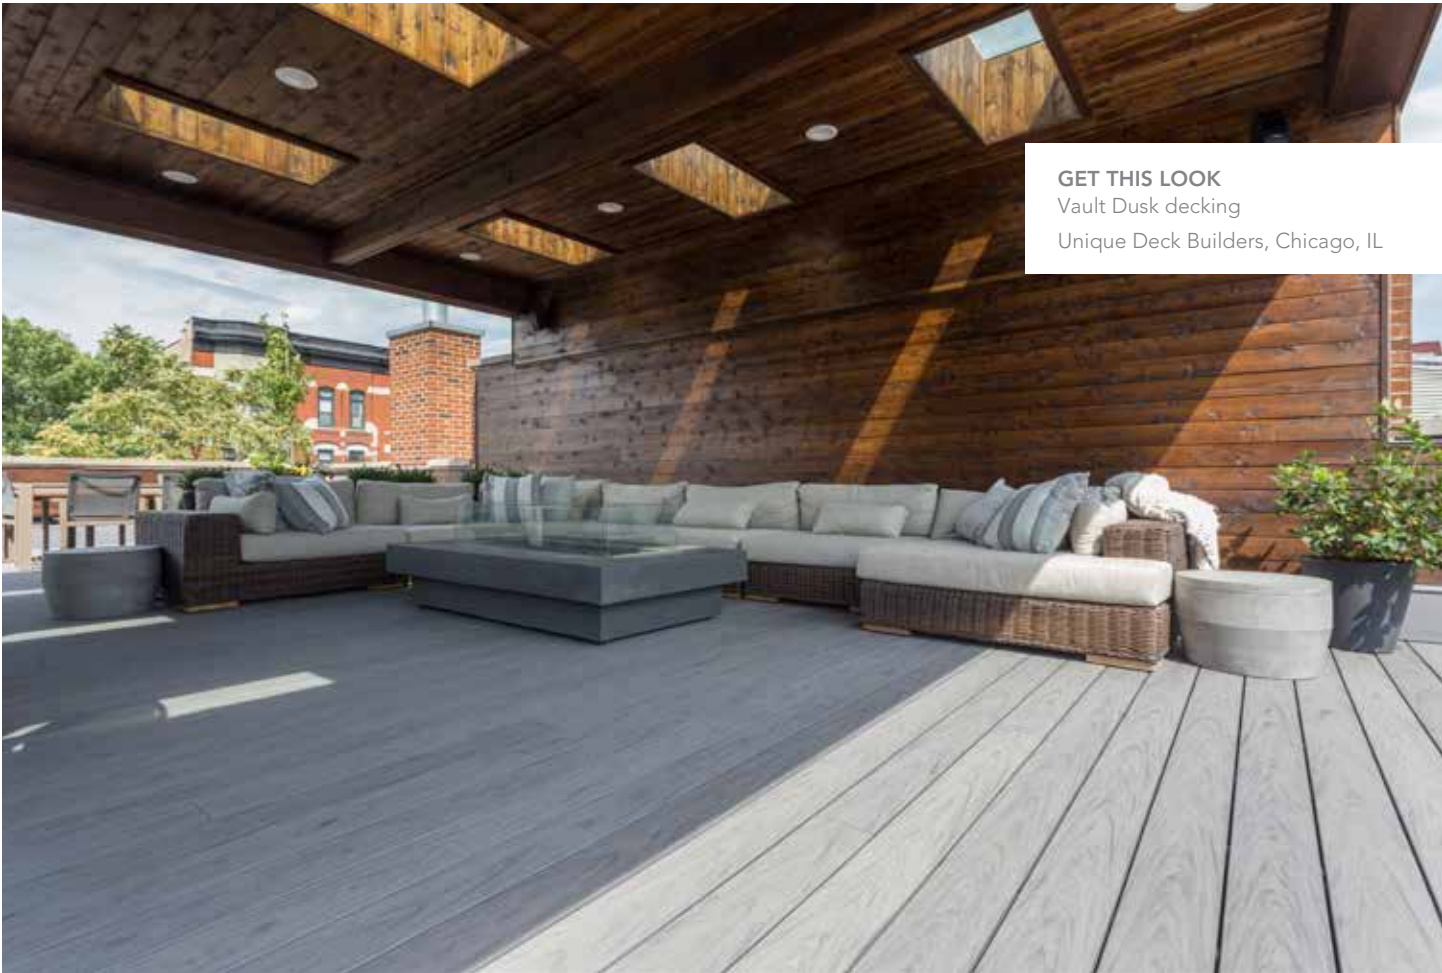

GET THIS LOOK
Vault Dusk decking
Unique Deck Builders, Chicago, IL