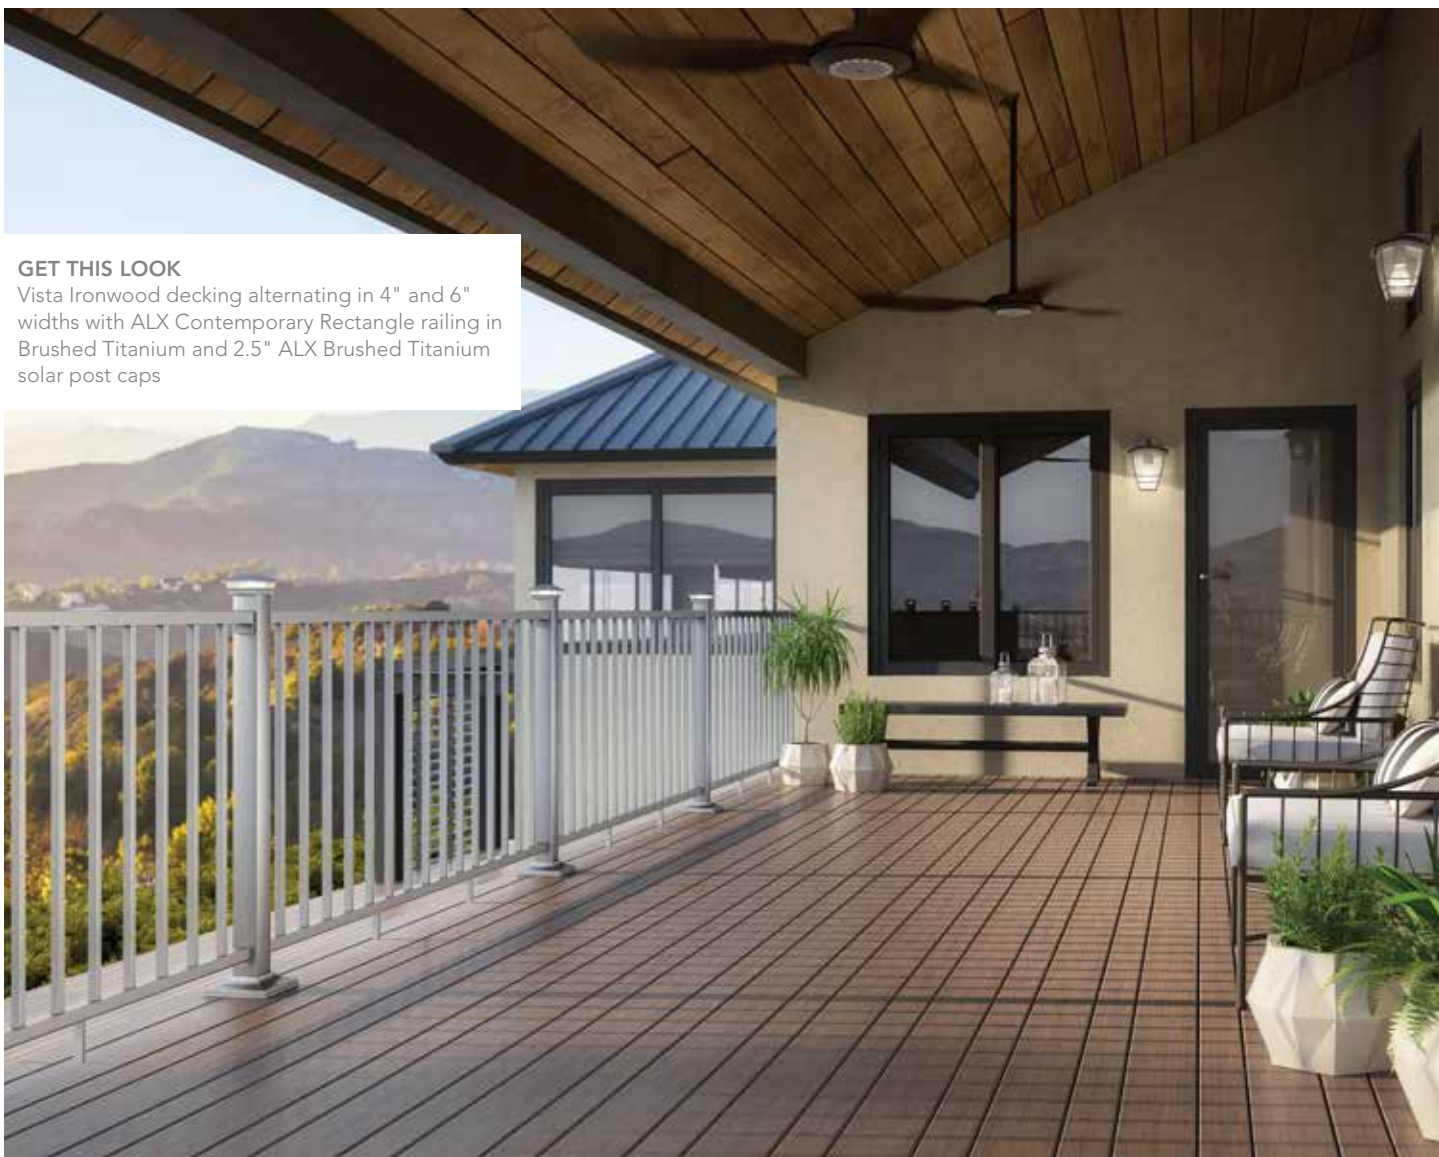

GET THIS LOOK

Vista Ironwood decking alternating in 4" and 6" widths with ALX Contemporary Rectangle railing in Brushed Titanium and 2.5" ALX Brushed Titanium solar post caps