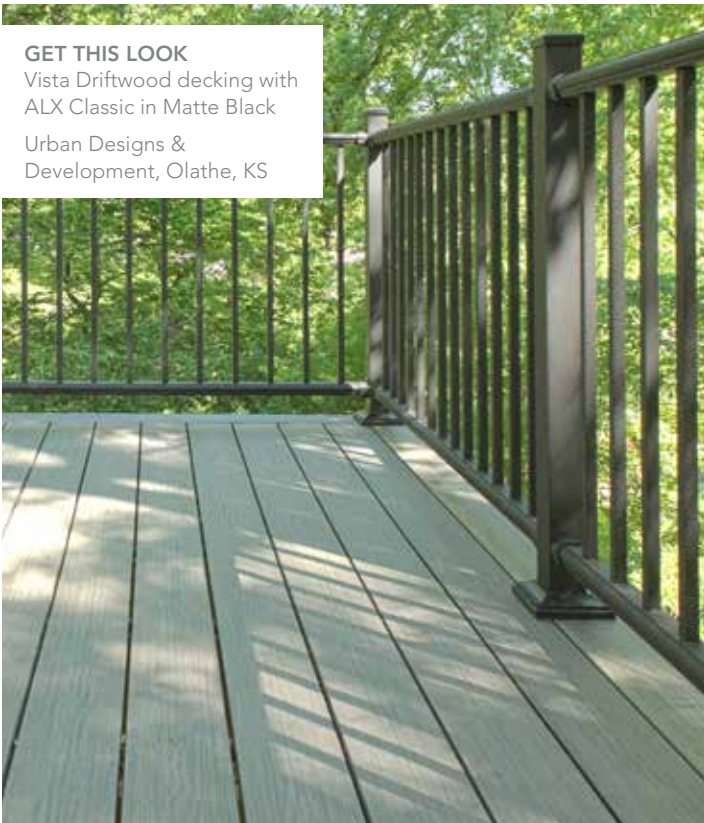

25 YEAR
 STAIN & FADE

25 YEAR
 STRUCTURAL

25 YEAR
 REMOVAL & REPLACEMENT

LIMITED WARRANTY

GET THIS LOOK
 Vista Driftwood decking with ALX Classic in Matte Black
 Urban Designs & Development, Olathe, KS

4" VISTA IRONWOOD, DRIFTWOOD AND SANDALWOOD