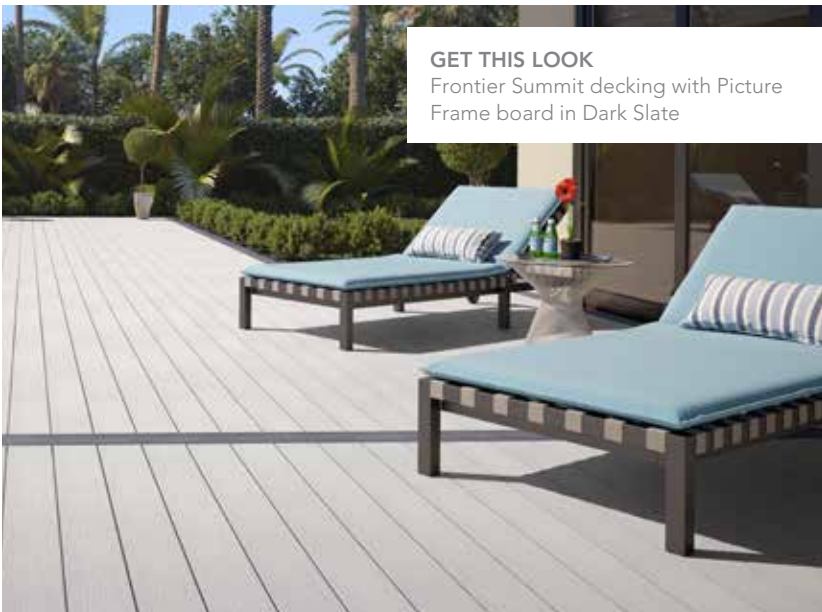

GET THIS LOOK

Frontier Summit decking with Picture Frame board in Dark Slate

Deckorators® Frontier™ decking is made from Eovations™ technology highlighting three solid, non-variegated colors. High-performance decking for those looking for a classic look.

Frontier decking is backed by a 25-year structural, 25-year stain & fade and 25-year removal & replacement limited warranty, which covers water and ground contact.

25 YEAR
STAIN & FADE

25 YEAR
STRUCTURAL

25 YEAR
REMOVAL & REPLACEMENT

LIMITED WARRANTY

WATER & GROUND