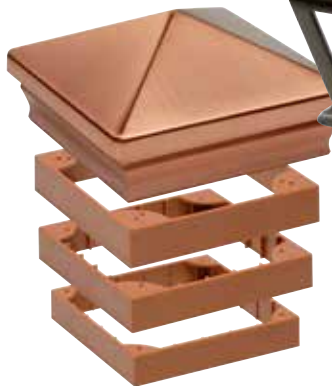

Nouveau Belvedere

Nouveau Arcade

Nouveau Traditional

Nouveau Corbel

Available in pressure treated and cedar base.

4x4 White Solarband
Includes three inserts to fit post sizes up to 4-5/8".
Available in black, white and copper.