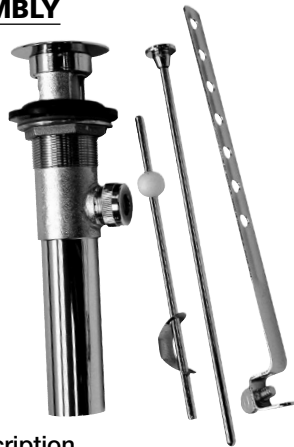

SINK & LAV REPAIRS

SINK & LAV

LAVATORY DRAIN ASSEMBLIES AND POP-UPS

BRASS POP-UP ASSEMBLY

- 1/4" O.D. Drain Tee
- Chrome-Plated Brass

Bagged Stk. No.	Carded Stk. No.	Description
-----------------	-----------------	-------------

50654Q	86780	Chrome
--------	-------	--------

New Designer Finishes:

—	89212	Brushed Nickel
---	-------	----------------

STEEL BASIN DRAIN with STOPPER

- Two-Piece Style
- Includes Stopper & Chain

Carded Stk. No.	Description
-----------------	-------------

86781	1 1/4" x 5" 22 Gauge Chrome Finish
-------	------------------------------------

86782	1 1/4" x 8" 22 Gauge Chrome Finish
-------	------------------------------------

ABS LAVATORY POP-UP ASSEMBLIES

88651	Ball Rod Only with clip + nut
-------	-------------------------------

EZ CONNECT POP-UP DRAIN

- Fits all drains
- Fewer parts/less complication
- Includes removable stopper with hair catcher
- EZ Connect arm easily wraps over rod