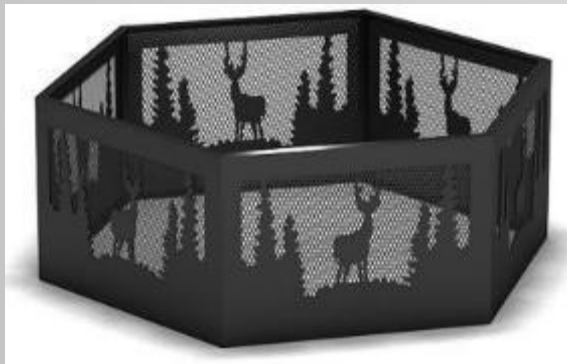

Planet

19505 Upc: 0 57076 19505 5
Fire pit Size: Dia 32 x 24``
Pack: 1pcs
W-WINTER COVER

Etna

19492 Upc: 0 57076 19492 8
Fire pit Size: Dia 36 x 24.8``
Pack: 1pcs

Reindeer

19333 Upc: 0 57076 19333 4
Fire pit Size: 36 x 31 x 12``
Pack: 1pcs

Plein Air

19701 upc 0 57076 19701 1
Size: 29 X 29 X 31``
Pack: 1pcs