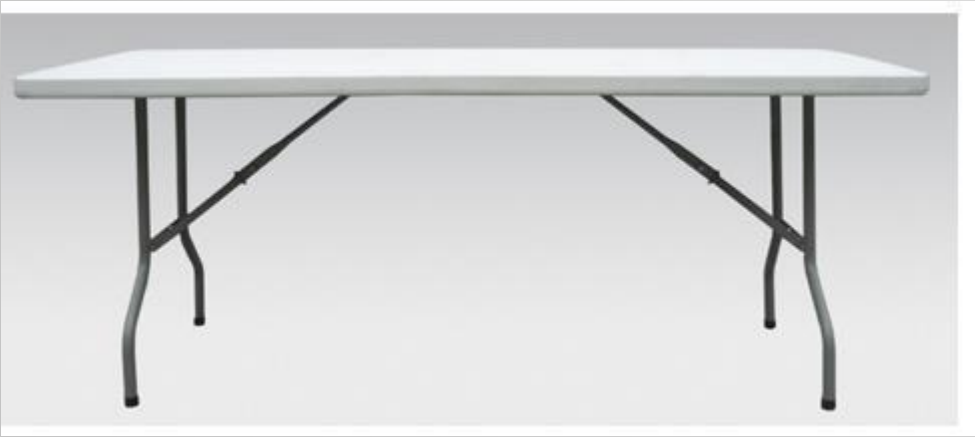

E6467 8' Folding table

Upc: 0 57076 06467 2
Size: 96 x 29.5 x 29" Pack 1 pcs