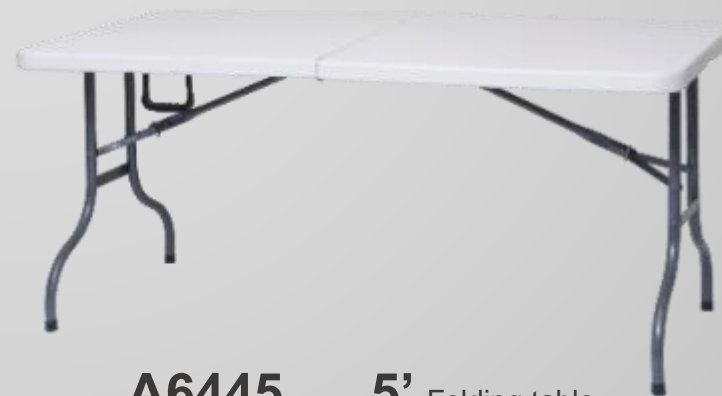

A6445 5' Folding table
Upc: 0 57076 06445 0
Size: 60 X 29 X 27`` Pack 1 pcs