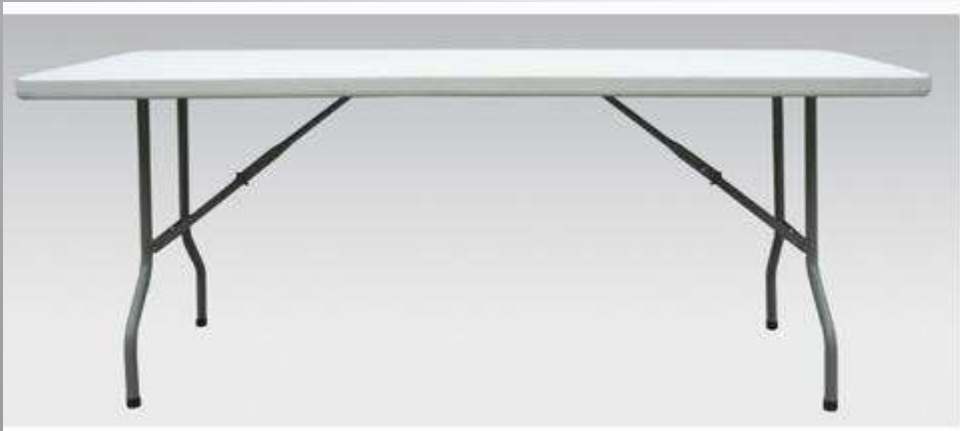

E6467 8' Folding table

Upc: 0 57076 06467 2
Size: 96 x 29.5 x 29" Pack 1 pcs