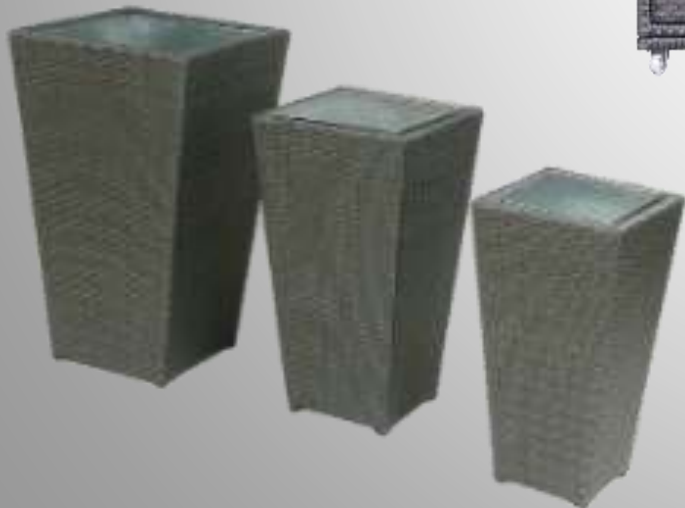

## Ciacos cushion storage

13621 grey rattan  
 Size: 47 x 23.5 x 27.5"

**Fob Laval 293.00 cdn\$**

STOCK  
 41 sets