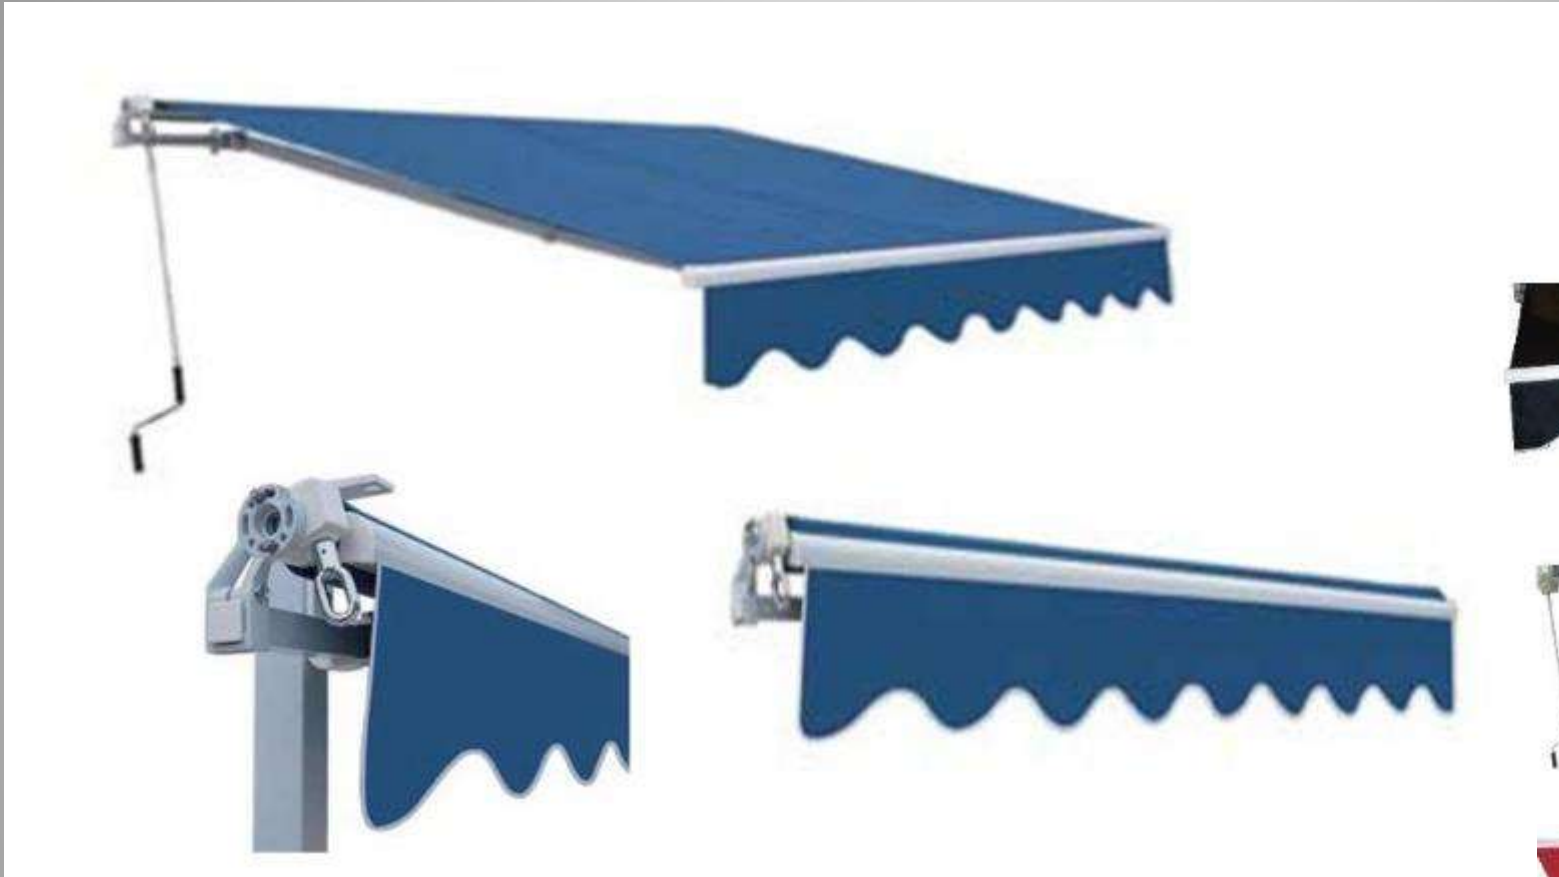

Sunwise Awning 8.2 x 6.6`

Aluminum

18613 Black Grey stripe Upc: 0 570760 18613 8

18614 Solid black Upc: 0 57076 18614 5

18616 Solid blue Upc: 0 57076 18616 9

Beam 35 x 35 x 1.2mm Steel

Open: 98.4 x 80.7"

Close 98.4 x 6.7 x 6.7" Flap 98.4 x 11.8"

Pack 1