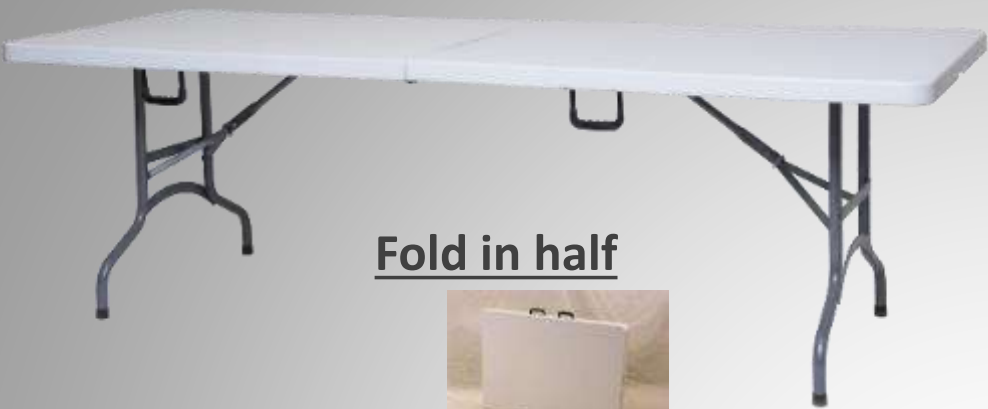

Fold in half

A6321 8'

Folding table Upc: 0 57076 06321 7
Size: 96 x 33.5 x 29"
Pack 1 pcs