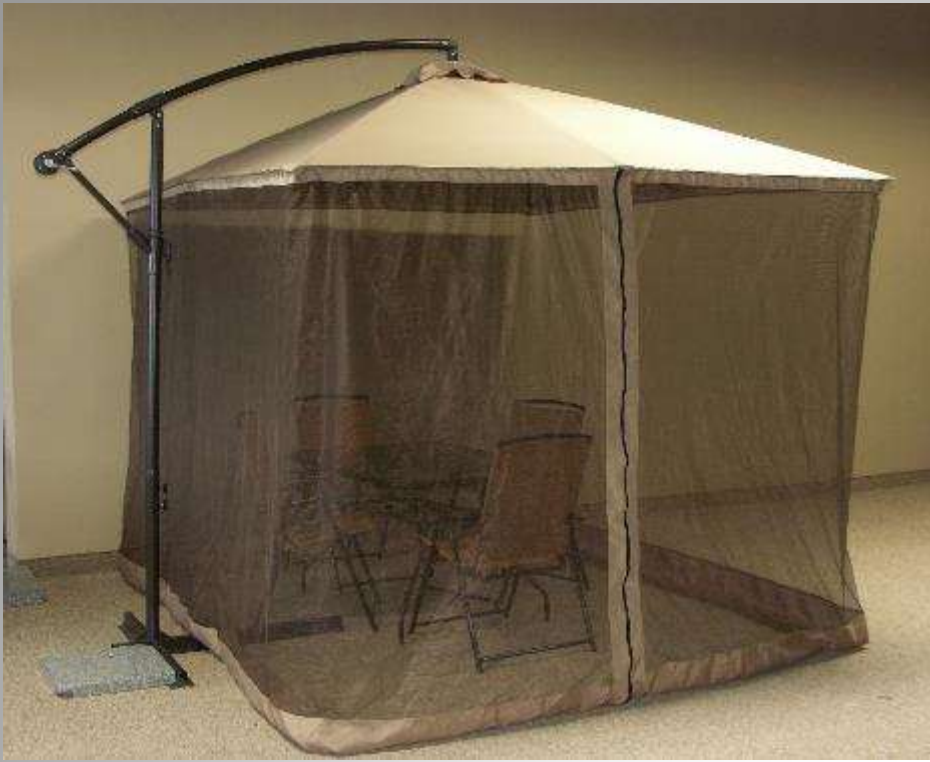

Roma off set umbrella w- net

8 x 10ft Metal frame Tube 1.2mm

14122 Upc: 0 57076 14122 9 red polyester w-net

14127 Upc: 0 57076 14127 4 taupe / brown net

Pack 1 **Polyester:**