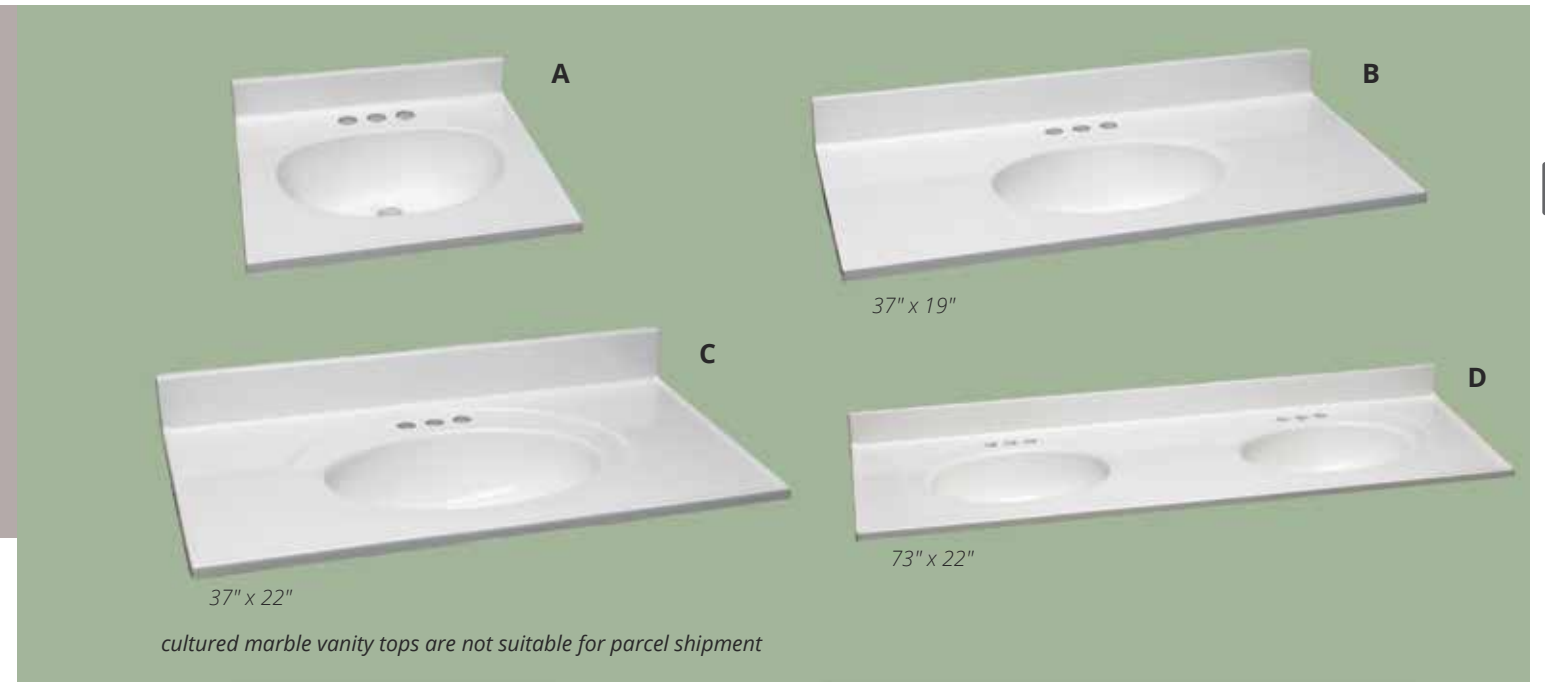

CULTURED MARBLE VANITY TOPS

SOLID WHITE

cultured marble vanity tops are not suitable for parcel shipment

order code	description	width	depth	water depth	list price each
Tropical Brown Granite					
A. 553735	Single Bowl	25"	22"	6"	$353.34
553743	Single Bowl	31"	22"	6"	382.18
553750	Single Bowl	37"	22"	6"	444.34
553768	Single Bowl	49"	22"	6"	535.18
552380	Single Bowl	61"	22"	6"	612.33
B. 553065	Double Bowl	61"	22"	6"	727.33
553727	4" Side Splash	22"	3/4"	-	29.89
552869	4" Replacement Back Splash	25"	3/4"	-	41.99
552901	4" Replacement Back Splash	31"	3/4"	-	47.24
552943	4" Replacement Back Splash	37"	3/4"	-	52.49
552984	4" Replacement Back Splash	49"	3/4"	-	62.99
553024	4" Replacement Back Splash	61"	3/4"	-	76.05
Aurora Solid Surface					
C. 553149	Single Bowl	25"	19"	6"	$153.86
553164	Single Bowl	31"	19"	6"	195.27
553180	Single Bowl	37"	19"	6"	223.63
553156	Single Bowl	25"	22"	6"	170.71
553172	Single Bowl	31"	22"	6"	214.57
553198	Single Bowl	37"	22"	6"	244.45
553206	Single Bowl	49"	22"	6"	312.42
D. 553214	Double Bowl	61"	22"	6"	444.70
553222	Universal Side Splash	19"	3/4"	-	28.45
553230	Universal Side Splash	22"	3/4"	-	34.16

view box order code	description	width	depth	water depth	bowl width	bowl depth	view box list price each	sleeve pack order code	sleeve pack list price each
Solid White Cultured Marble									
A. 551242	Single Bowl	19"	17"	4 1/8"	14"	9 5/8"	$71.67	551994	$60.53
B. 551267	Single Bowl	25"	19"	5"	16 1/8"	10 5/8"	96.60	552000	81.59
551333	Single Bowl	31"	19"	5"	15 5/16"	10 1/4"	128.27	552018	108.32
551341	Single Bowl	37"	19"	4 1/2"	16"	10 1/2"	157.11	550442	138.62
551358	Single Bowl	49"	19"	4 1/2"	16"	10 1/2"	218.94	552059	193.17
C. 551366	Single Bowl	25"	22"	4 3/4"	18 7/8"	13 1/4"	117.58	552026	99.29
551374	Single Bowl	31"	22"	4 1/2"	19"	13 3/8"	139.95	552034	118.18
551382	Single Bowl	37"	22"	4 5/8"	18 3/4"	12 1/2"	175.69	552042	148.39
-	Single Bowl	43"	22"	4 5/8"	18 3/4"	12 1/2"	-	552174	162.38
551390	Single Bowl	49"	22"	4 5/8"	18 3/4"	12 1/2"	246.02	550210	217.08
553396	Single Bowl	61"	22"	5"	17 1/2"	13"	338.30	-	-
D. 553313	Double Bowl	61"	22"	5"	17 1/2"	13"	373.55	-	-
553321	Double Bowl	73"	22"	5"	17 1/2"	13"	425.66	-	-
550921	Universal Side Splash	19"	3/4"	-	-	-	25.03	-	-
550905	Universal Side Splash	22"	3/4"	-	-	-	25.26	-	-
553339	Side Splash*	22"	3/4"	-	-	-	25.26	-	-

*For vanity tops 553396, 553313 & 553321