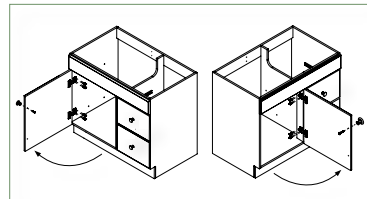

Adjustable shelves.

Solid wood door and drawer frames feature either cope and stick or mitered joint construction.

Reversible door and drawers on some Claremont and Wyndham vanities makes them convenient in any space.