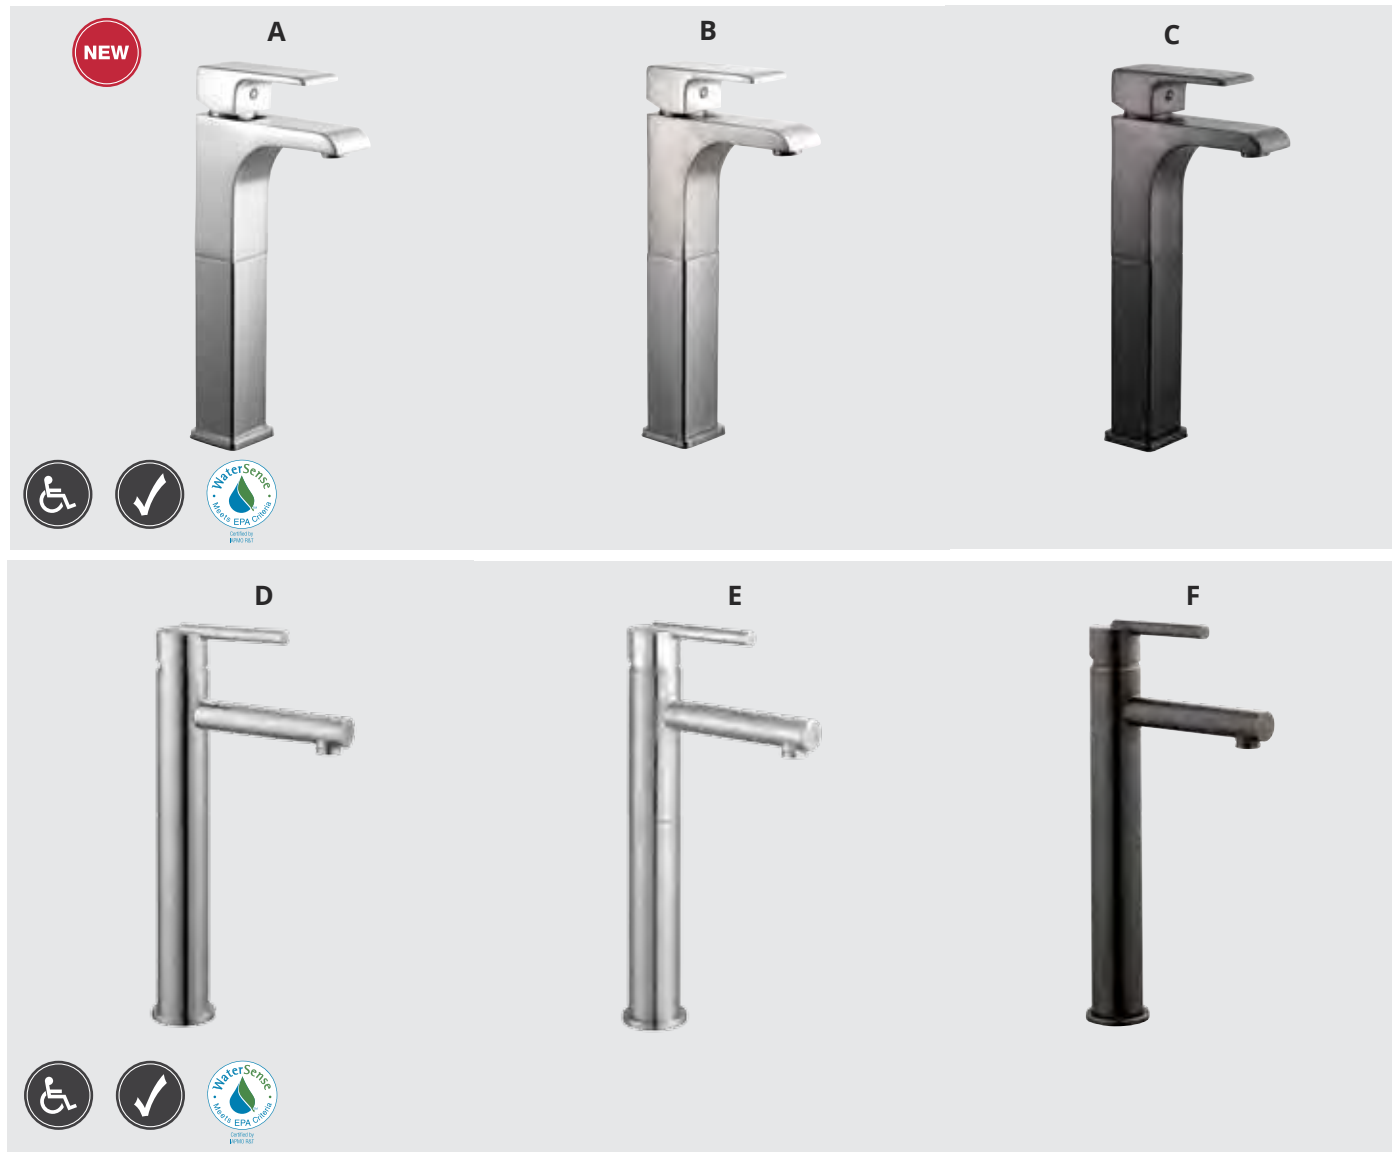

LAVATORY FAUCETS

LYSS | TORINO | GENEVA COLLECTIONS

order code	finish	mounting holes	spout height/reach	max. deck thickness	GPM per 60 PSI	quick attach	box pack	list price each
<i>Lyss Vessel Faucet</i>								
A. 546747	polished chrome	1	9 15/16" / 4 7/16"	1 5/8"	1.5	N	4	$210.00
B. 546754	satın nickel	1	9 15/16" / 4 7/16"	1 5/8"	1.5	N	4	235.00
C. 546762	brushed bronze	1	9 15/16" / 4 7/16"	1 5/8"	1.5	N	4	255.00
<i>Geneva Vessel Faucet</i>								
D. 525568	polished chrome	1	9 5/8" / 5 1/2"	1 1/4"	1.5	N	4	$215.60
E. 525576	satın nickel	1	9 5/8" / 5 1/2"	1 1/4"	1.5	N	4	232.85
F. 525162	oil rubbed bronze	1	9 5/8" / 5 1/2"	1 1/4"	1.5	N	4	251.48