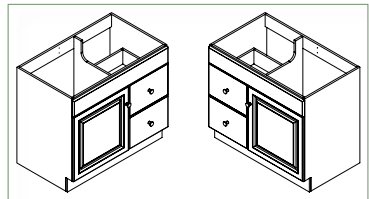

Adjustable shelves.

Solid wood door and drawer frames feature either cope and stick or mitered joint construction.

Reversible door and drawers on some Claremont and Wyndham vanities makes them convenient in any space.