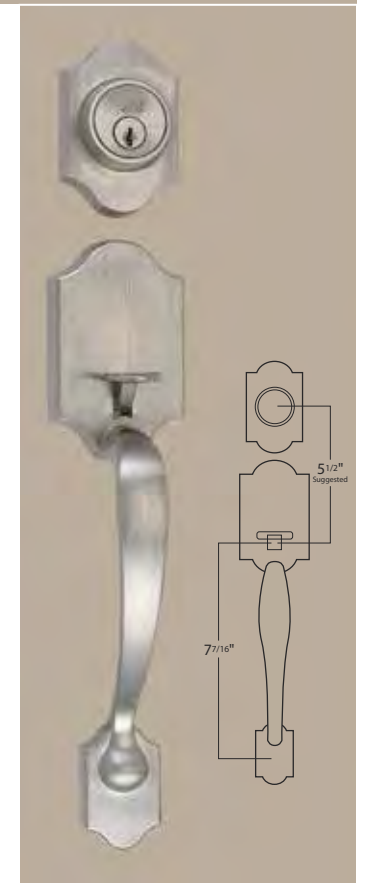

Sussex

inside trim	box pack	2-way latch order code	list price each	universal latch order code	list price each
<i>polished brass finish</i>					
Springdale	1	753889	$107.58		
Scroll	1	753764	110.81		
Cambridge	1	753582	103.44		
Ball	1	753640	98.65		
<i>satin nickel finish</i>					
Ironwood	1	755462	$143.19	755470	$146.56
Springdale	1	753897	114.05		
Scroll	1	753772	117.44		
Egg	1	753954	112.94		
Cambridge	1	753590	109.65		
Ball	1	753657	104.58		
<i>oil rubbed bronze finish</i>					
Springdale	1	753921	$127.95		
Scroll	1	753806	131.80		
Egg	1	753988	124.24		
Cambridge	1	753624	120.61		
Ball	1	753681	115.04		
<i>brushed bronze finish</i>					
Ironwood	1	702118	$131.63		
Springdale	1	702076	134.36