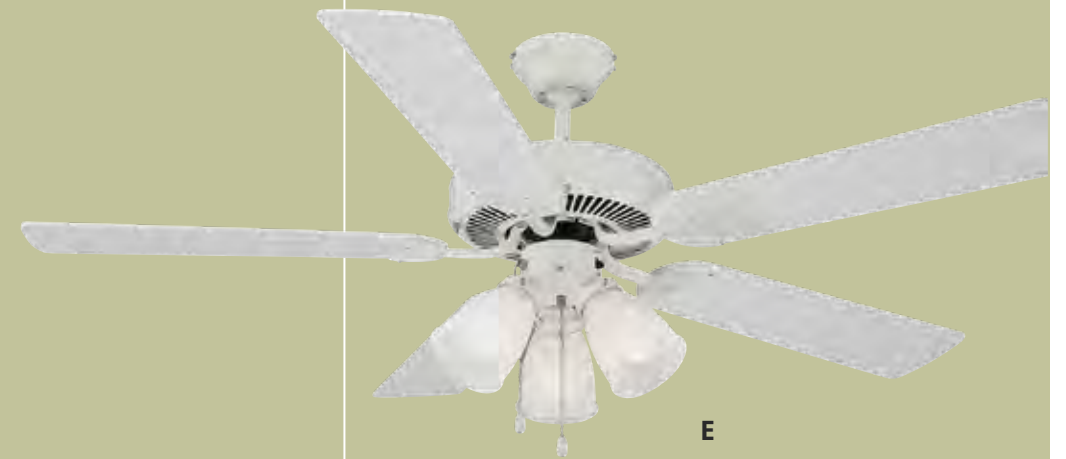

E

A. 153932
oil rubbed bronze finish with frosted glass
three 60W C base bulbs (incl.)
list price each - $143.04

five reversible blades:

- dark mahogany finish
- light maple finish

B. 154153
oil rubbed bronze finish
light kit adaptable
list price each - $111.03

five reversible blades:

- dark mahogany finish
- light maple finish

C. 153957
satin nickel finish with frosted glass
three 60W C base bulbs (incl.)
list price each - $140.74

five reversible blades:

- black finish
- light maple finish

D. 154146
satin nickel finish
light kit adaptable
list price each - $111.03

five reversible blades:

- black finish
- light maple finish

E. 153965
white finish with frosted glass
three 60W C base bulbs (incl.)
list price each - $127.85

five reversible blades:

- bleached oak finish
- white finish