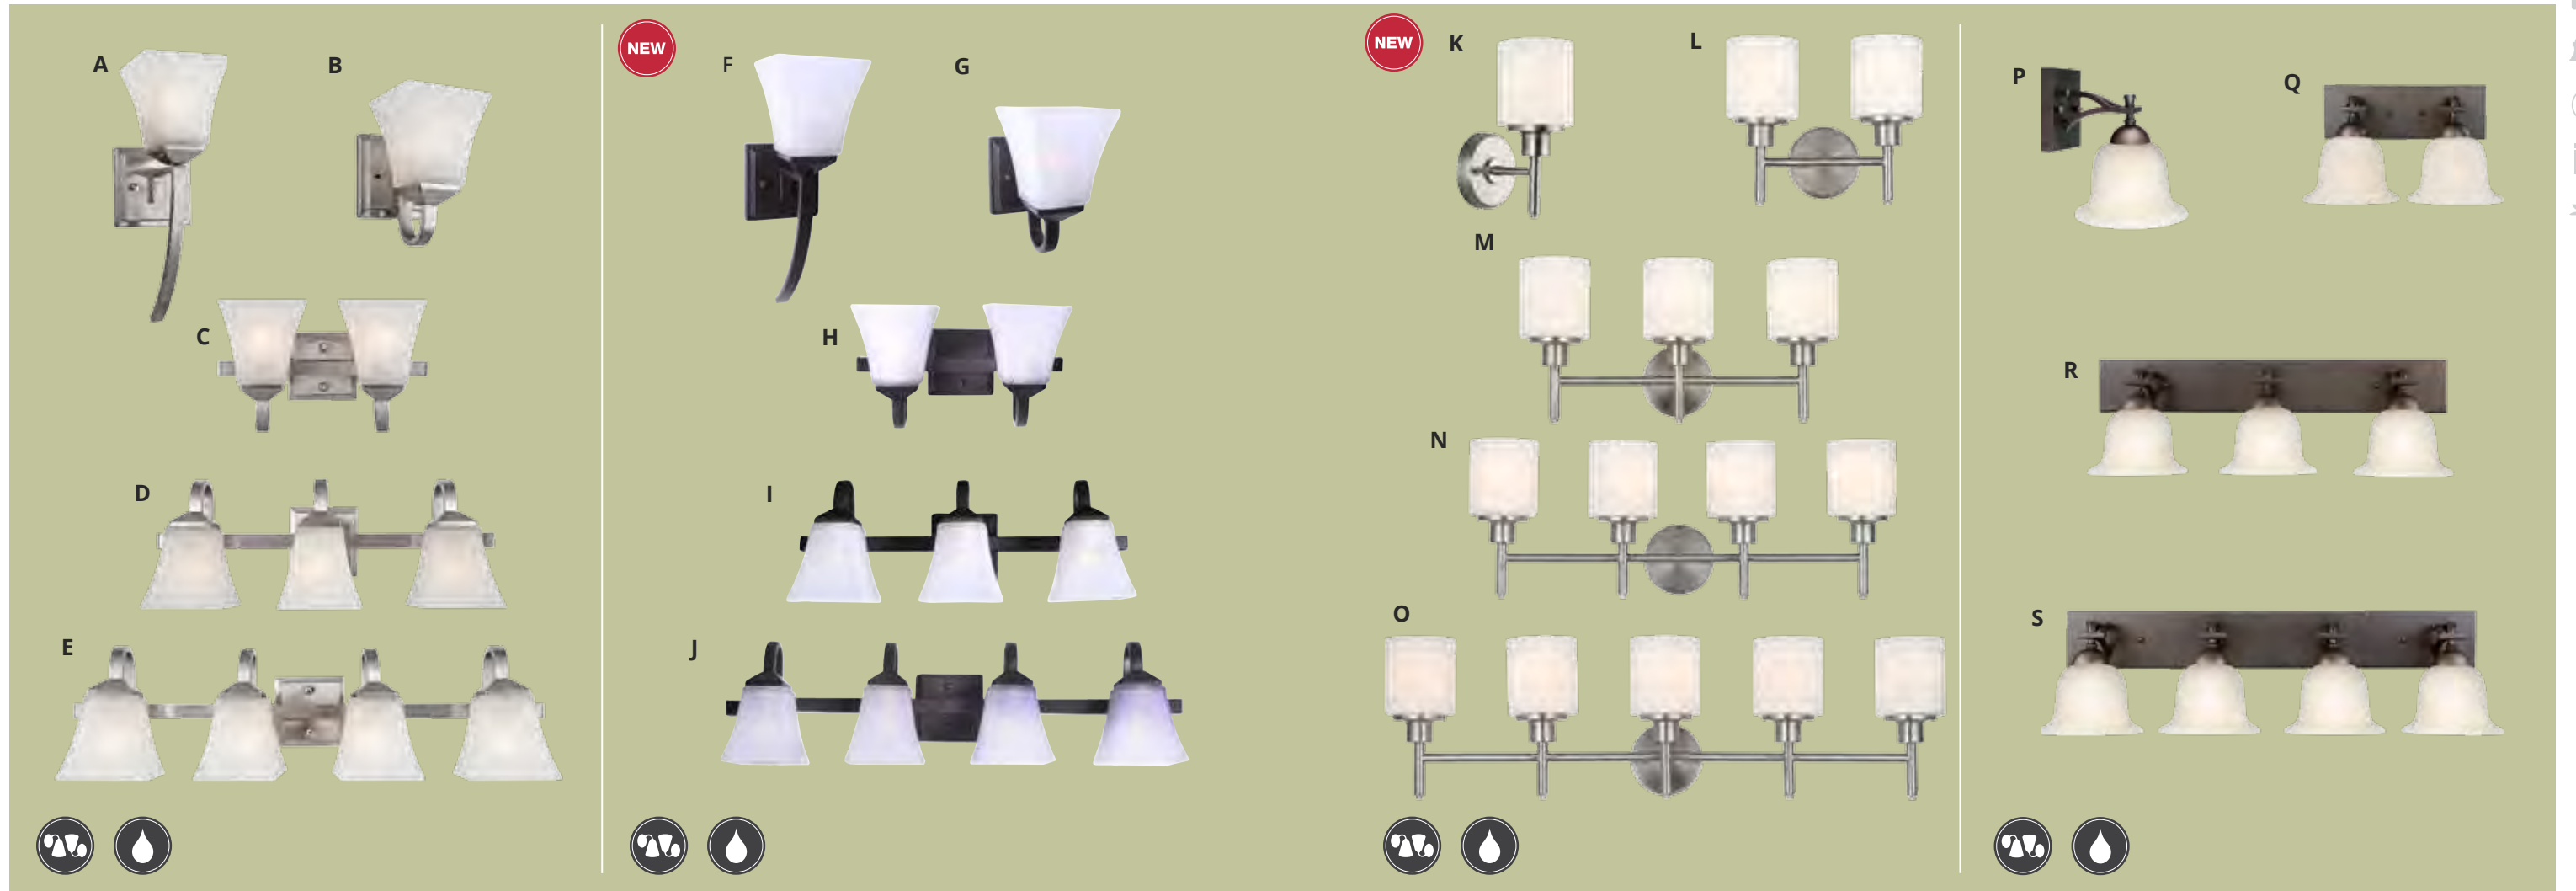

BATH LIGHTING

TORINO | AUBREY | IRONWOOD

order code	description	height	width	projection	lamping	box pack	list price each
<i>Torino Collection - satin nickel finish with snow glass</i>							
A. 514786	1LT Wall Mount	15"	5 1/4"	7"	one 60W M base bulb	6	$45.11
B. 514745	1LT Wall Mount	8"	5 1/4"	6 3/4"	one 60W M base bulb	8	38.33
C. 514752	2LT Wall Mount	8"	14"	6 3/4"	two 60W M base bulbs	1	68.21
D. 514760	3LT Vanity	8"	22 1/2"	6 3/4"	three 60W M base bulbs	1	103.83
E. 514778	4LT Vanity	8"	30 3/4"	6 3/4"	four 60W M base bulbs	1	136.96

Torino Collection - brushed bronze finish with snow glass

F. 577411	1LT Wall Mount	15"	5 1/4"	7"	one 60W M base bulb	6	$48.37
G. 577429	1LT Wall Mount	8"	5 1/4"	6 3/4"	one 60W M base bulb	8	41.10
H. 577437	2LT Wall Mount	8"	14"	6 3/4"	two 60W M base bulbs	1	73.15
I. 577445	3LT Vanity	8"	22 1/2"	6 3/4"	three 60W M base bulbs	1	111.36
J. 577452	4LT Vanity	8"	30 3/4"	6 3/4"	four 60W M base bulbs	1	146.89

order code	description	height	width	projection	lamping	box pack	list price each
<i>Aubrey Collection - satin nickel finish with frosted white glass</i>							
K. 556183	1LT Wall Mount	10 3/4"	4 3/4"	6 3/4"	one 60W M base bulb	1	$37.97
L. 556191	2LT Wall Mount	10 3/4"	13"	6 3/4"	two 60W M base bulbs	1	71.33
M. 556209	3LT Vanity	10 3/4"	21 1/2"	6 3/4"	three 60W M base bulbs	6	102.78
N. 556217	4LT Vanity	10 3/4"	30"	6 3/4"	four 60W M base bulbs	6	134.95
O. 556225	5LT Vanity	10 3/4"	38"	6 3/4"	five 60W M base bulbs	6	164.15

Ironwood Collection - brushed bronze finish with snow glass

P. 517540	1LT Wall Mount	8 1/2"	6 3/4"	8 1/2"	one 60W M base bulb	8	$44.37
Q. 519256	2LT Wall Mount	8"	14"	8 1/2"	two 60W M base bulbs	1	94.59
R. 517649	3LT Vanity	8"	26 3/4"	8 1/2"	three 60W M base bulbs	1	115.09
S. 517656	4LT Vanity	8"	31"	8 1/2"	four 60W M base bulbs	1	157.56