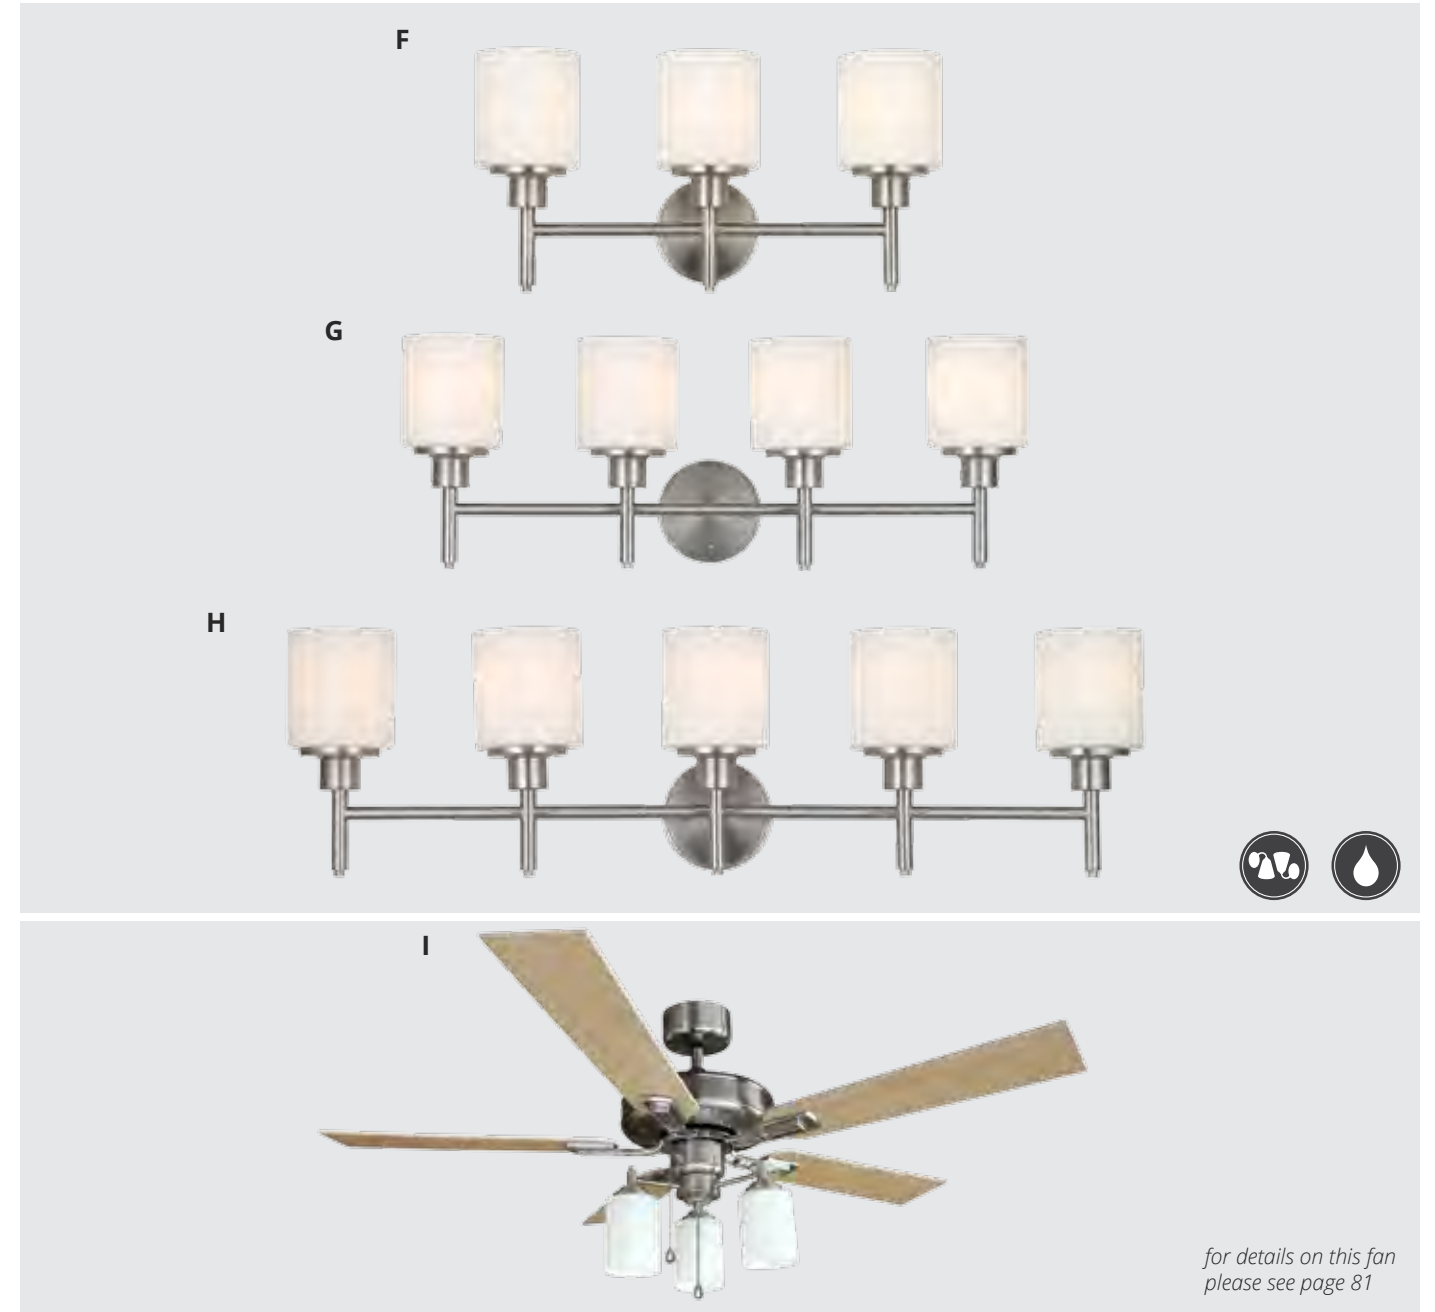

order code	description	height	width	projection	lamping	box pack	list price each
F. 556209	3LT Vanity	10 3/4"	21 1/2"	6 3/4"	three 60W M base bulbs	6	$102.78
G. 556217	4LT Vanity	10 3/4"	30"	6 3/4"	four 60W M base bulbs	6	134.95
H. 556225	5LT Vanity	10 3/4"	38"	6 3/4"	five 60W M base bulbs	6	164.15
I. 556621	Ceiling Fan	21"	-	52"	three 60W C base bulbs (incl.)	1	234.40

for details on this fan
please see page 81