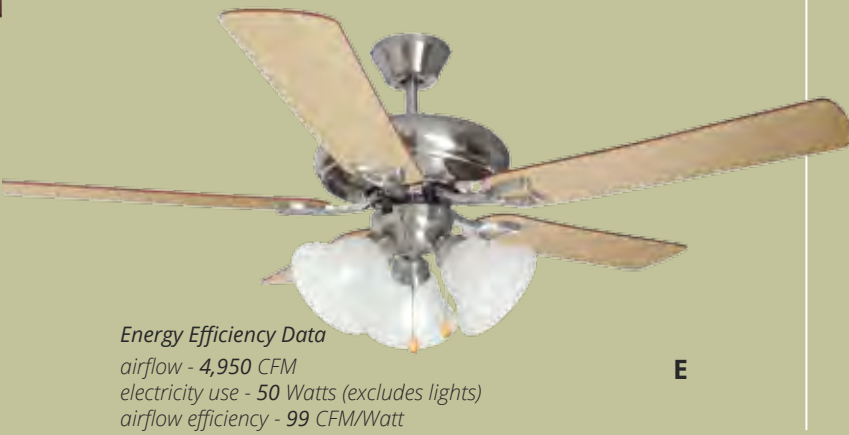

Energy Efficiency Data
airflow - 4,950 CFM
electricity use - 50 Watts (excludes lights)
airflow efficiency - 99 CFM/Watt

E