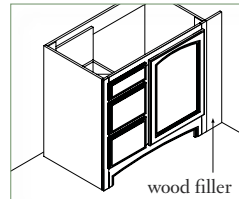

3" wood fillers available for installing vanities into areas that need an extension to fill in gaps.