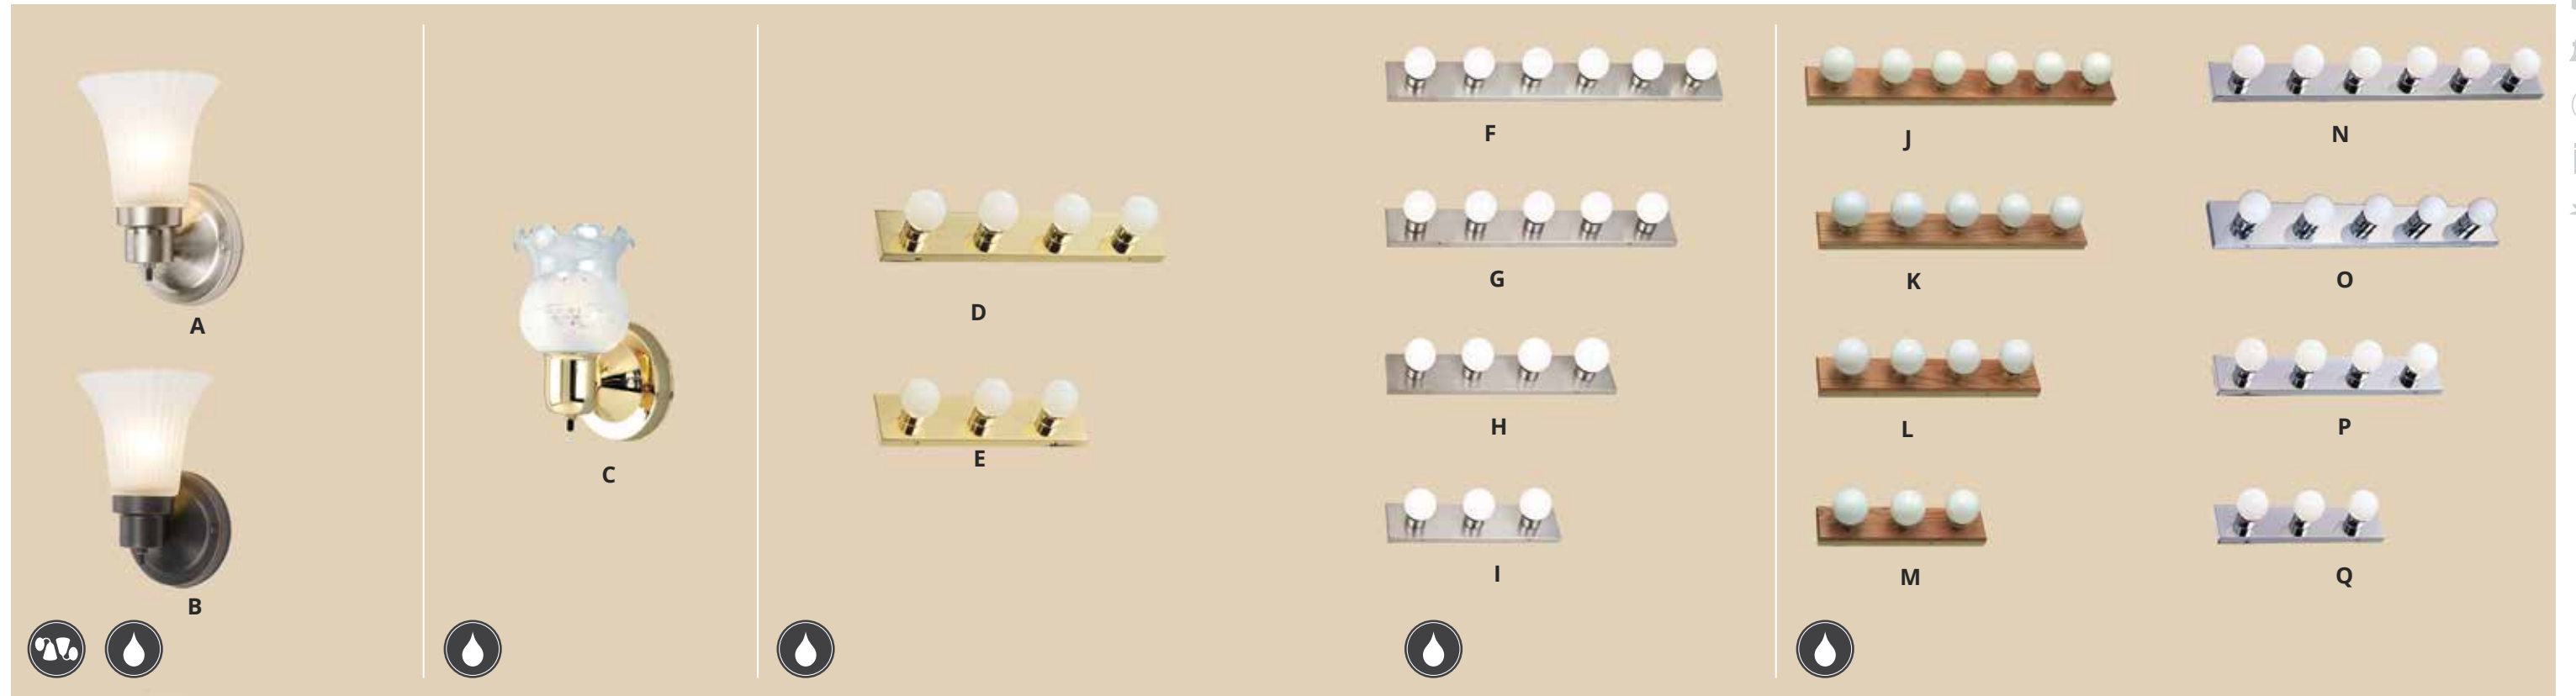

BATH LIGHTING

WALL MOUNTS | VANITY LIGHTS

order code	description	height	width	projection	lamping	box pack	list price each
<i>satin nickel finish with frosted flute glass</i>							
A. 504977	1LT Wall Mount	8 1/4"	5 1/8"	5 1/4"	one 60W M base bulb	6	$25.88
<i>oil rubbed bronze finish with frosted flute glass</i>							
B. 505115	1LT Wall Mount	8 1/4"	5 1/8"	5 1/4"	one 60W M base bulb	6	$28.60
<i>polished brass finish with frosted etched glass</i>							
C. 500975	1LT Wall Mount	7 1/2"	4 1/2"	4 3/4"	one 60W M base bulb	6	$23.03
<i>polished brass finish</i>							
D. 500868	4LT Vanity	4 1/4"	24"	2"	four 60W M base bulbs	4	$29.23
E. 500827	3LT Vanity	4 1/4"	18"	2"	three 60W M base bulbs	4	22.54

order code	description	height	width	projection	lamping	box pack	list price each
<i>satin nickel finish</i>							
F. 519314	6LT Vanity	4 1/4"	36"	2"	six 60W M base bulbs	4	$45.14
G. 519306	5LT Vanity	4 1/4"	30"	2"	five 60W M base bulbs	4	38.21
H. 519298	4LT Vanity	4 1/4"	24"	2"	four 60W M base bulbs	4	29.53
I. 519280	3LT Vanity	4 1/4"	18"	2"	three 60W M base bulbs	4	22.40
<i>honey oak finish</i>							
J. 500223	6LT Vanity	4 3/8"	36"	2 1/2"	six 60W M base bulbs	4	$54.47
K. 500215	5LT Vanity	4 3/8"	30"	2 1/2"	five 60W M base bulbs	4	49.03
L. 500207	4LT Vanity	4 3/8"	24"	2 1/2"	four 60W M base bulbs	4	34.05
M. 500199	3LT Vanity	4 3/8"	18"	2 1/2"	three 60W M base bulbs	4	29.96
<i>polished chrome finish</i>							
N. 500942	6LT Vanity	4 1/4"	36"	2"	six 60W M base bulbs	4	$42.21
O. 509653	5LT Vanity	4 1/4"	30"	2"	five 60W M base bulbs	4	35.73
P. 500892	4LT Vanity	4 1/4"	24"	2"	four 60W M base bulbs	4	27.61
Q. 500850	3LT Vanity	4 1/4"	18"	2"	three 60W M base bulbs	4	20.95