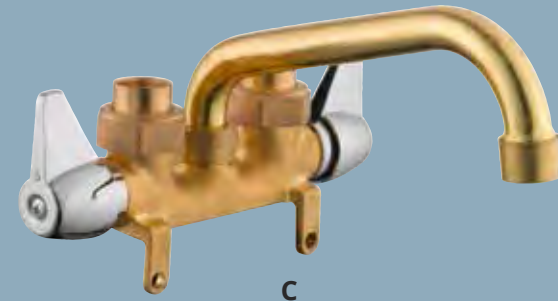

LAUNDRY FAUCETS

ASHLAND

A

B

C

D

order code	finish	mounting holes	center mount	spout height/reach	max. deck thickness	GPM per 20 PSI	quick attach	box pack	list price each
<i>Ashland</i>									
A. 525147	satin nickel	2	4"	45/16"/613/16"	11/16"	2.2	N	4	\$79.32
B. 525139	polished chrome	2	4"	45/16"/613/16"	11/16"	2.2	N	4	70.52
C. 545749	rough brass	-	3"	33/8"/615/16"	-	2.4	N	6	59.50
D. 545731	polished chrome	2	4"	21/4"/59/16"	1"	2.4	N	6	50.96