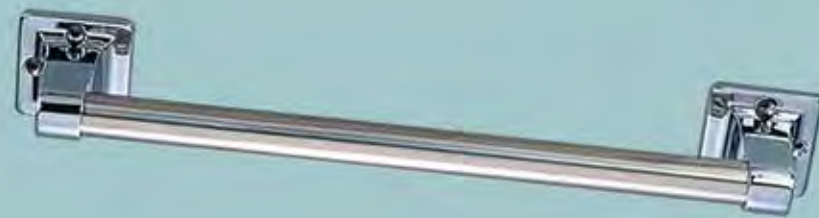

Residential Safety Grab Bars

- 7/8" diameter tubing
- exposed fasteners
- 15 gauge 304 stainless steel tubing
- polished chrome finish
- 1 1/2" wall clearance
- withstands 300 lbs. pull force
- mounting screws included
- heavy-duty poly-bag with peggable header card