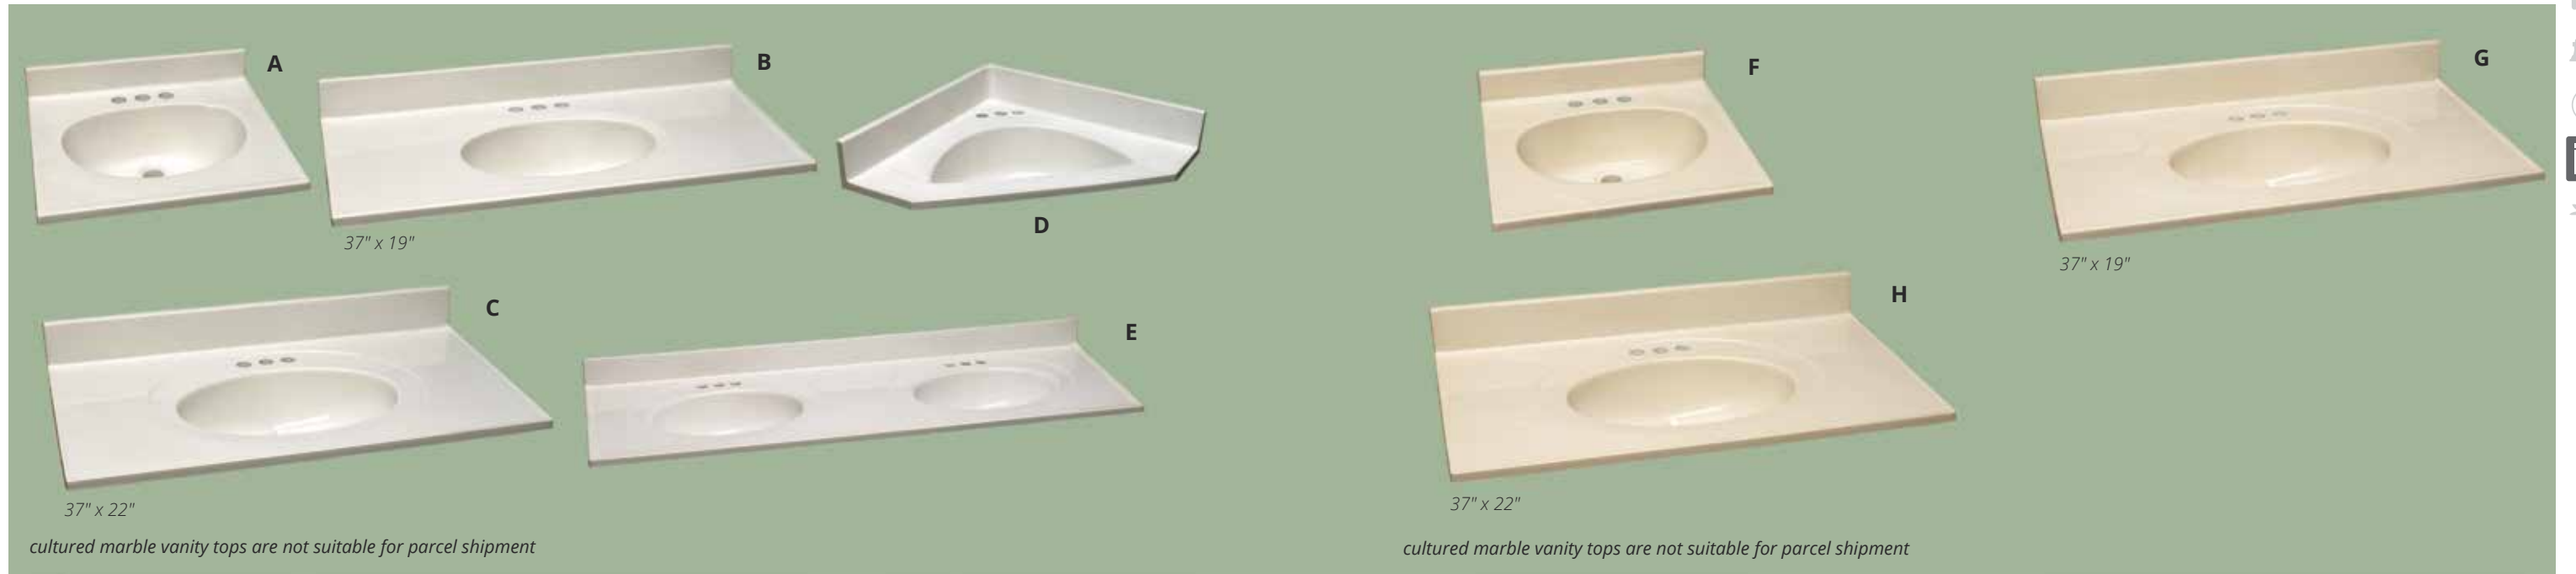

CULTURED MARBLE VANITY TOPS

WHITE ON WHITE | WHITE ON BONE

view box order code description	width	depth	water depth	bowl width	bowl depth	view box list price each	sleeve pack order code	sleeve pack list price each
<i>White on White Cultured Marble</i>								
A. 551044 Single Bowl	19"	17"	4 1/8"	14"	9 5/8"	$71.67	552331	$63.24
B. 551051 Single Bowl	25"	19"	5"	16 1/8"	10 5/8"	96.60	552794	85.25
551069 Single Bowl	31"	19"	5"	15 5/16"	10 1/4"	128.27	552802	113.17
551077 Single Bowl	37"	19"	4 1/2"	16"	10 1/2"	157.11	552067	138.63
551085 Single Bowl	49"	19"	4 1/2"	16"	10 1/2"	218.94	550319	193.17
C. 551150 Single Bowl	25"	22"	4 3/4"	18 7/8"	13 1/4"	117.58	552810	103.74
551168 Single Bowl	31"	22"	4 1/2"	19"	13 3/8"	139.95	550350	123.47
551176 Single Bowl	37"	22"	4 5/8"	18 3/4"	12 1/2"	175.69	552315	155.04
- Single Bowl	43"	22"	4 5/8"	18 3/4"	12 1/2"	-	551952	174.25
551184 Single Bowl	49"	22"	4 5/8"	18 3/4"	12 1/2"	246.02	550202	217.08
553354 Single Bowl	61"	22"	5"	17 1/2"	13"	388.30	-	-
D. - Corner Mount	25"	25"	4"	19 1/4"	12"	-	545525	234.20
E. 553347 Double Bowl	61"	22"	5"	17 1/2"	13"	373.55	-	-
550533 Universal Side Splash	19"	3/4"	-	-	-	25.03	-	-
550913 Universal Side Splash	22"	3/4"	-	-	-	25.26	-	-
553362 Side Splash*	22"	3/4"	-	-	-	25.26	-	-

*For vanity tops 553354 & 553347

view box order code description	width	depth	water depth	bowl width	bowl depth	view box list price each	sleeve pack order code	sleeve pack list price each
<i>White on Bone Cultured Marble</i>								
F. 551093 Single Bowl	19"	17"	4 1/8"	14"	9 5/8"	$71.67	552299	$63.24
G. 551101 Single Bowl	25"	19"	5"	16 1/8"	10 5/8"	96.60	552273	85.25
551119 Single Bowl	31"	19"	5"	15 5/16"	10 1/4"	128.27	552323	113.17
551127 Single Bowl	37"	19"	4 1/2"	16"	10 1/2"	157.11	552281	138.63
551135 Single Bowl	49"	19"	4 1/2"	16"	10 1/2"	218.94	552265	193.17
H. 551192 Single Bowl	25"	22"	4 3/4"	18 7/8"	13 1/4"	117.58	550947	103.74
551200 Single Bowl	31"	22"	4 1/2"	19"	13 3/8"	139.95	550939	123.47
551218 Single Bowl	37"	22"	4 5/8"	18 3/4"	12 1/2"	175.69	552307	155.04
551226 Single Bowl	49"	22"	4 5/8"	18 3/4"	12 1/2"	246.02	550194	217.08
550558 Universal Side Splash	19"	3/4"	-	-	-	25.03	-	-
550228 Universal Side Splash	22"	3/4"	-	-	-	25.26	-	-