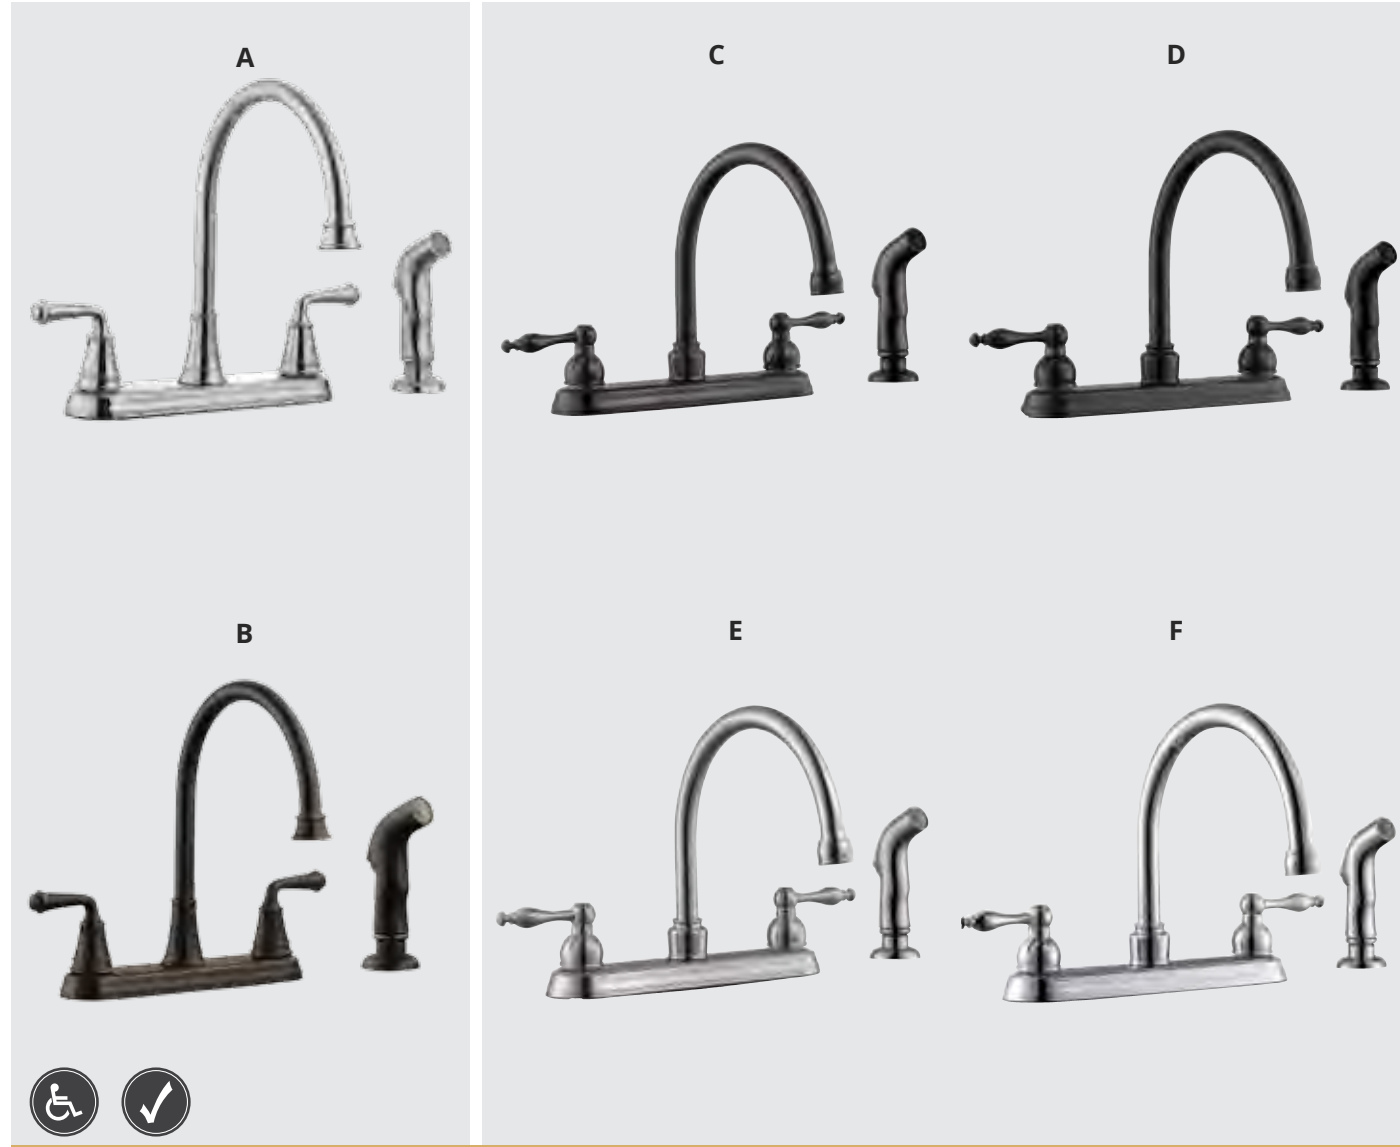

KITCHEN FAUCETS

EDEN | SARATOGA | ASHLAND COLLECTIONS

order code	finish	mounting holes	spout height/reach	max. deck thickness	GPM per 60 PSI	quick attach	box pack	list price each
<i>Eden</i>								
A. 524710	polished chrome	3 or 4	6⁵/₁₆"/8¹/₁₆"	1⁵/₁₆"	2.2	Y	4	$143.24
B. 524736	oil rubbed bronze	3 or 4	6⁵/₁₆"/8¹/₁₆"	1⁵/₁₆"	2.2	Y	4	162.43
<i>Saratoga</i>								
C. 546127	brushed bronze	3 or 4	4¹/₄"/8¹/₁₆"	1¹/₈"	1.8	Y	4	$136.97
D. 546101	oil rubbed bronze	3 or 4	4¹/₄"/8¹/₁₆"	1¹/₈"	1.8	Y	4	136.97
E. 546119	satin nickel	3 or 4	4¹/₄"/8¹/₁₆"	1¹/₈"	1.8	Y	4	126.81
F. 546135	polished chrome	3 or 4	4¹/₄"/8¹/₁₆"	1¹/₈"	1.8	Y	4	120.77