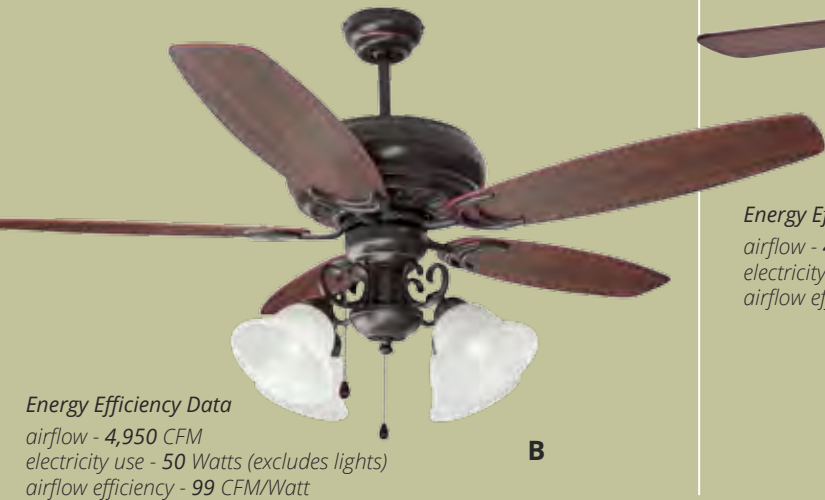

Energy Efficiency Data
airflow - 4,950 CFM
electricity use - 50 Watts (excludes lights)
airflow efficiency - 99 CFM/Watt

B