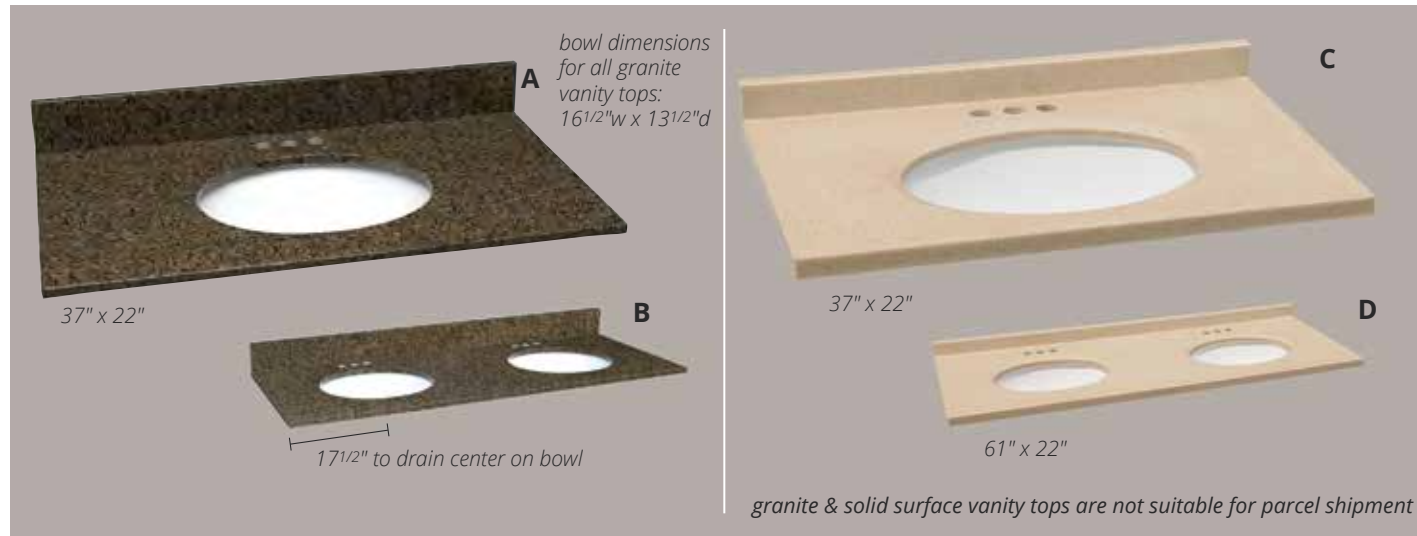

GRANITE & SOLID SURFACE VANITY TOPS

TROPICAL BROWN | AURORA

granite & solid surface vanity tops are not suitable for parcel shipment