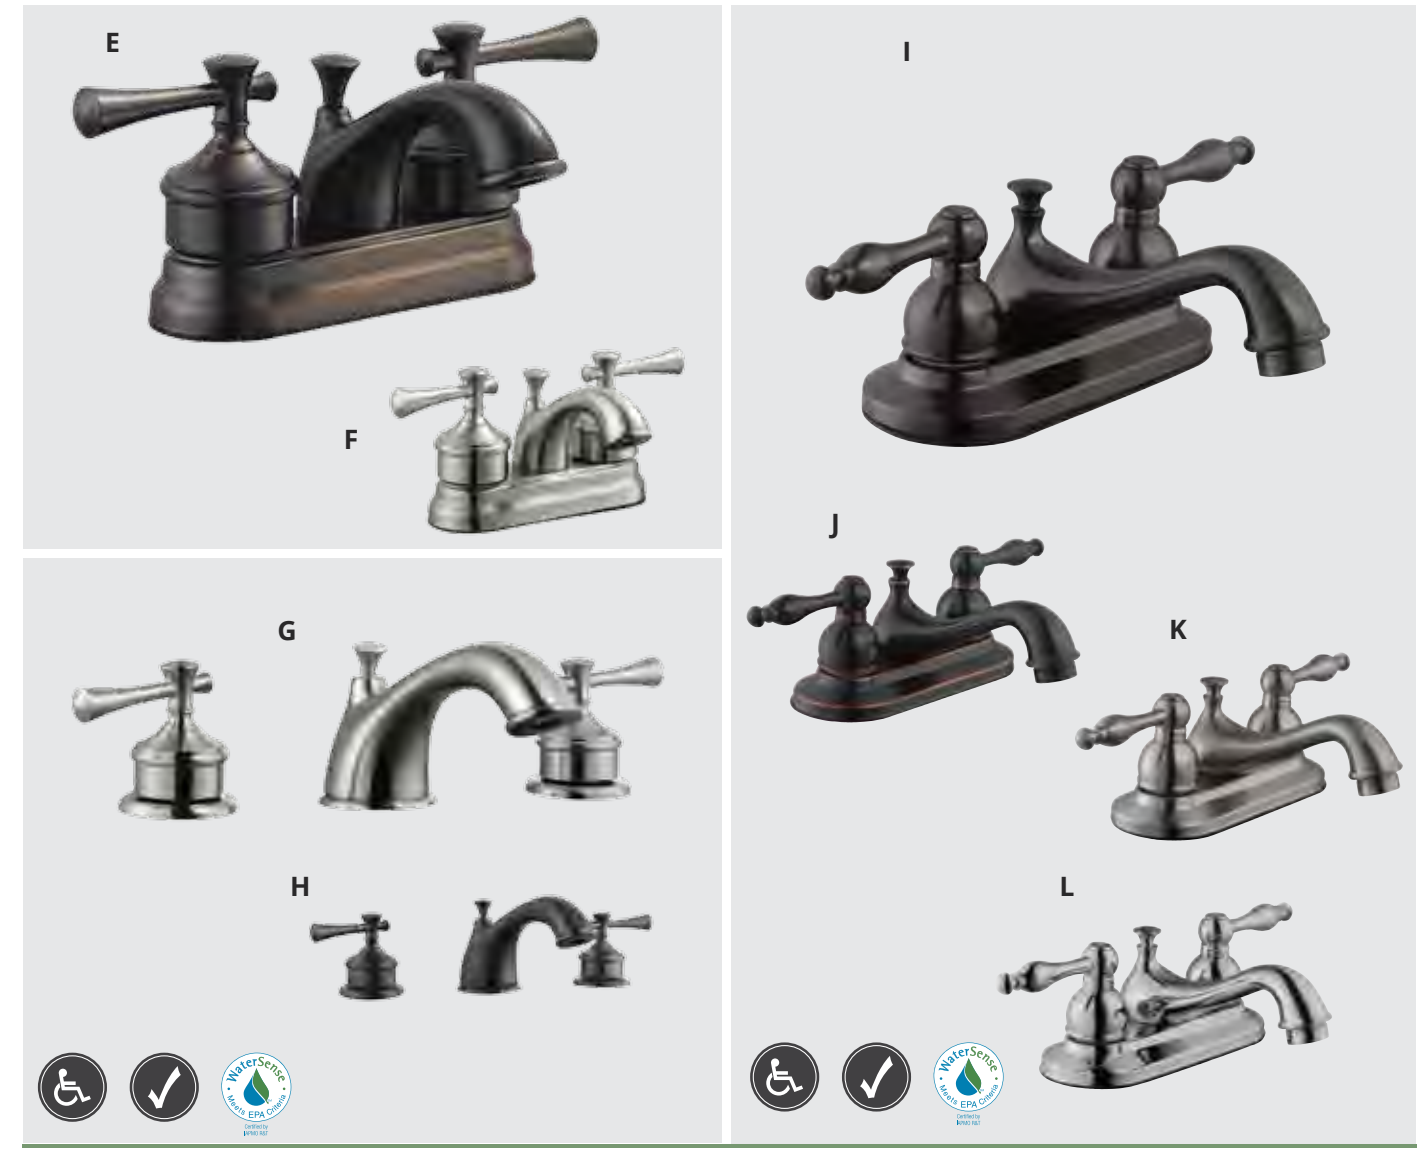

LAVATORY FAUCETS

OAKMONT | IRONWOOD | SARATOGA COLLECTIONS

order code	finish	mounting holes	center mount	spout height/reach	max. deck thickness	GPM per 60 PSI	quick attach	box pack	list price each
<i>Oakmont</i>									
A. 523282	oil rubbed bronze	3	4"	5 1/4"/5 11/16"	13/16"	1.5	N	4	$194.48
B. 523290	satin nickel	3	4"	5 1/4"/5 11/16"	13/16"	1.5	N	4	180.19
C. 523316	satin nickel	3	6-12"	4 15/16"/5 11/16"	13/16"	1.5	Y	4	221.85
D. 523324	oil rubbed bronze	3	6-12"	4 15/16"/5 11/16"	13/16"	1.5	Y	4	238.70

order code	finish	mounting holes	center mount	spout height/reach	max. deck thickness	GPM per 60 PSI	quick attach	box pack	list price each
<i>Ironwood</i>									
E. 524561	brushed bronze	3	4"	2 1/4"/4"	13/16"	1.5	N	4	$153.28
F. 524546	satin nickel	3	4"	2 1/4"/4"	13/16"	1.5	N	4	140.29
G. 524587	satin nickel	3	6-12"	2"/6 3/16"	1 1/8"	1.5	Y	4	197.86
H. 524603	brushed bronze	3	6-12"	2"/6 3/16"	1 1/8"	1.5	Y	4	221.95
<i>Saratoga</i>									
I. 546093	brushed bronze	3	4"	1 1/4"/4 5/16"	13/16"	1.5	N	6	$111.51
J. 546069	oil rubbed bronze	3	4"	1 1/4"/4 5/16"	13/16"	1.5	N	6	111.51
K. 546085	satin nickel	3	4"	1 1/4"/4 5/16"	13/16"	1.5	N	6	102.59
L. 546077	polished chrome	3	4"	1 1/4"/4 5/16"	13/16"	1.5	N	6	97.47