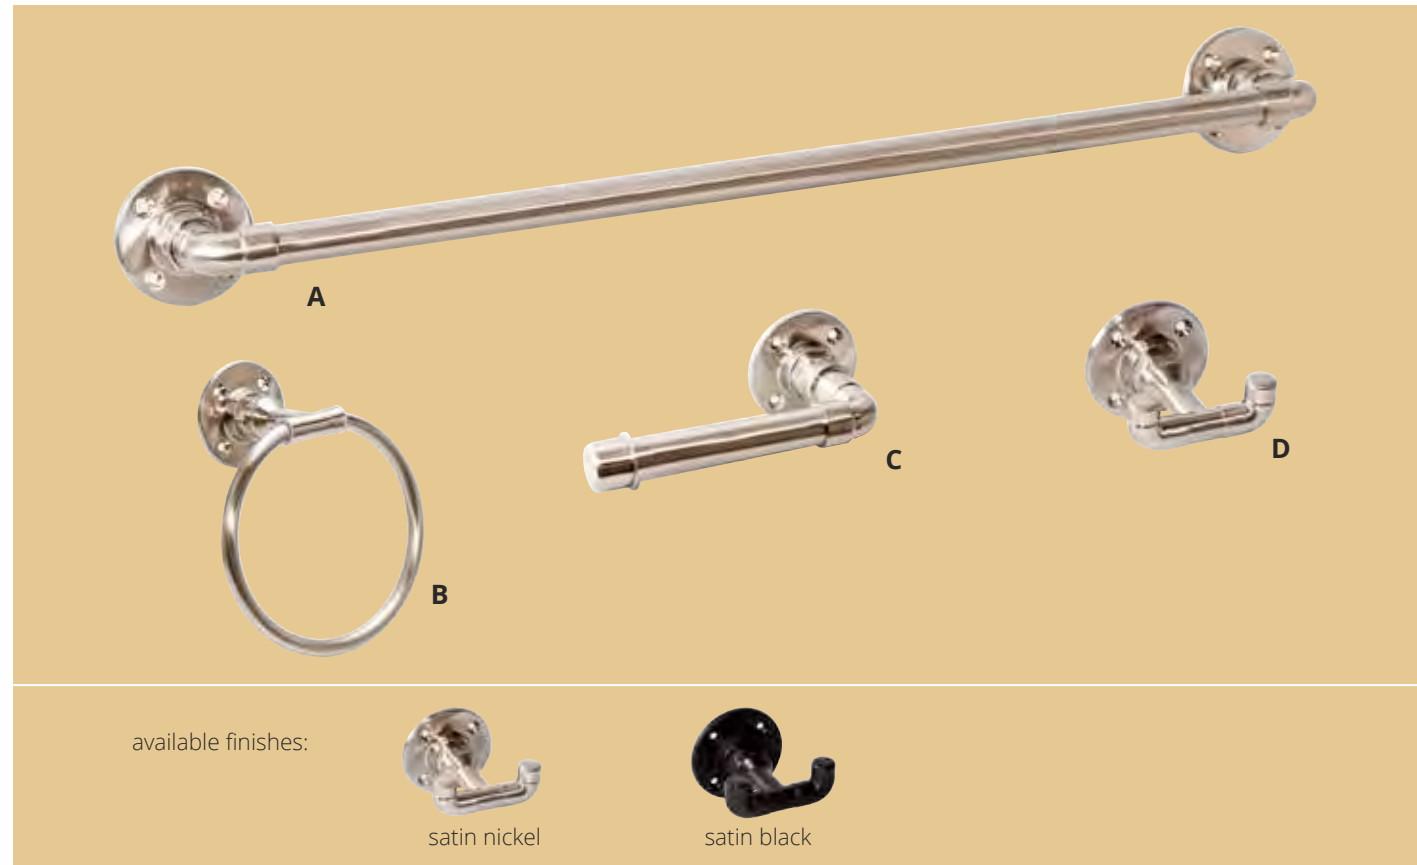

instant masterpiece

▶ Whatever your look—from traditional to the cutting edge—Design House® has the styles and finishes to suit your style. From towel bars to robe hooks, our gorgeous accessories are affordable and easy to install, even for a novice. And with our Tru Match® finishes, all of your pieces are guaranteed to coordinate through your home. Creating a masterpiece has never been easier!

BATH ACCESSORIES bath accessories | safety grab bars | shower rods
See pages 198-199 for additional Bath Accessories Product Knowledge.

BATH ACCESSORIES

KIMBALL | IRONWOOD | OAKMONT

Kimball Collection

order code	description	box pack	list price each
<i>satin nickel finish</i>			
A. 580613	24" towel bar	6	\$53.49
B. 580639	towel ring	6	28.25
C. 580621	tp holder	5	28.76
D. 580647	robe hook	5	22.47
<i>satin black</i>			
580654	24" towel bar	6	\$58.83
580670	towel ring	6	31.07
580662	tp holder	5	31.63
580688	robe hook	5	24.71