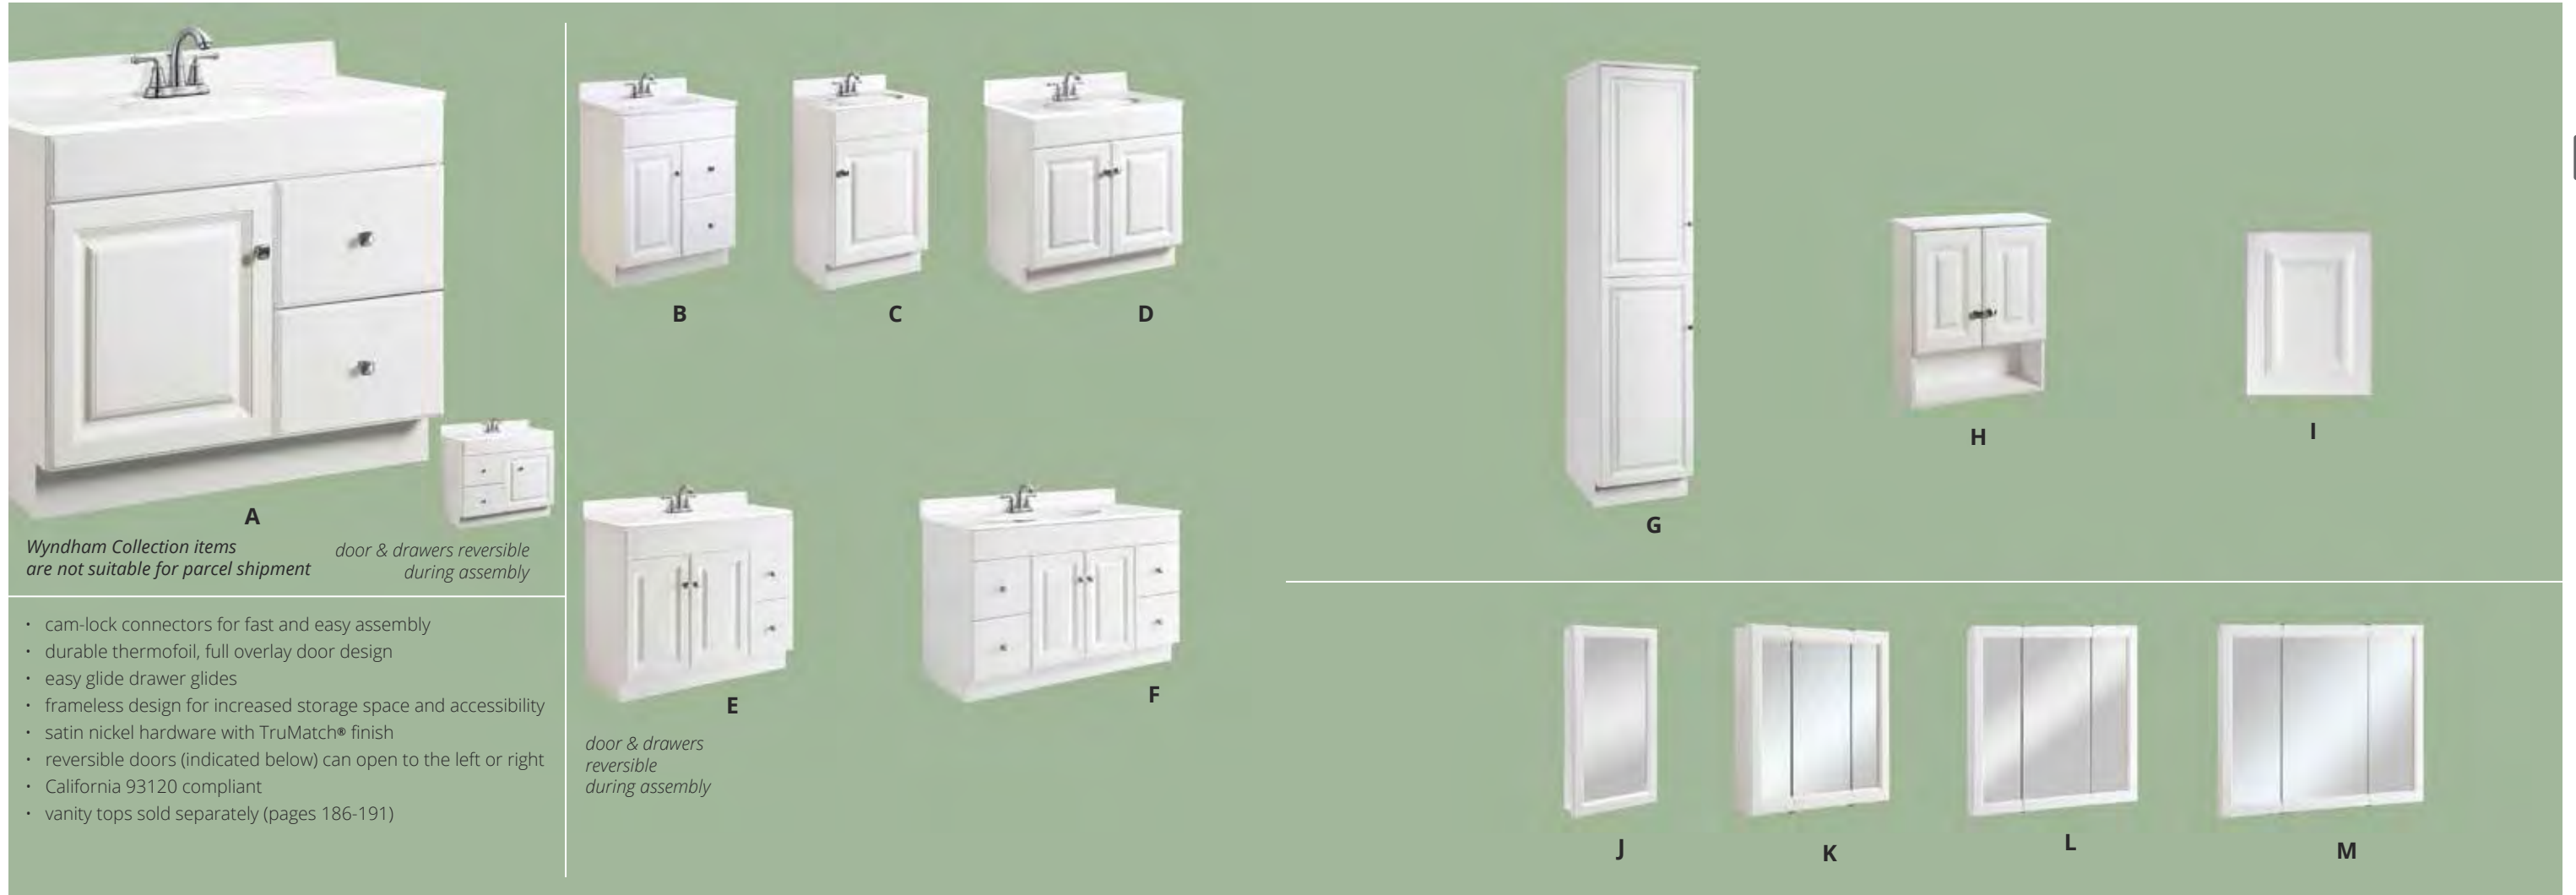

WYNDHAM COLLECTION

READY-TO-ASSEMBLE | WHITE SEMI-GLOSS FINISH

Wyndham Collection items door & drawers reversible
are not suitable for parcel shipment during assembly

- cam-lock connectors for fast and easy assembly
- durable thermofoil, full overlay door design
- easy glide drawer glides
- frameless design for increased storage space and accessibility
- satin nickel hardware with TruMatch® finish
- reversible doors (indicated below) can open to the left or right
- California 93120 compliant
- vanity tops sold separately (pages 186-191)

door & drawers reversible
during assembly

order code	description	width	depth	height	reversible door	list price each
A. 545053	One Door, Two Drawer Vanity	24"	21"	31 1/2"	Y	$216.69
545061	One Door, Two Drawer Vanity	30"	18"	31 1/2"	Y	220.53
545079	One Door, Two Drawer Vanity	30"	21"	31 1/2"	Y	226.51
531806	One Door, Two Drawer Vanity	36"	18"	31 1/2"	Y	228.44
531954	One Door, Two Drawer Vanity	36"	21 1/2"	31 1/2"	Y	235.04
B. 545004	One Door, Two Drawer Vanity	24"	18"	31 1/2"	Y	211.68
C. 531723	One Door Vanity	18"	16 1/4"	31 1/2"	Y	104.98
D. 531731	Two Door Vanity	24"	18 1/2"	31 1/2"	N	148.88
531939	Two Door Vanity	24"	21 1/2"	31 1/2"	N	153.26
531749	Two Door Vanity	30"	18"	31 1/2"	N	172.77
531947	Two Door Vanity	30"	21 1/2"	31 1/2"	N	181.61
E. 545087	Two Door, Two Drawer Vanity	36"	18"	31 1/2"	N	263.37
545095	Two Door, Two Drawer Vanity	36"	21"	31 1/2"	N	277.23
F. 531145	Two Door, Four Drawer Vanity	48"	21"	31 1/2"	N	334.22

order code	description	width	depth	height	reversible door	list price each
G. 539700	Two Door Linen Cabinet	19"	22 1/4"	84"	Y	$501.34
H. 531715	Two Door Bath Cabinet	22"	8"	26"	N	107.53
I. 940007	Sample Door	12"	1"	15 3/4"	-	19.36
J. 545111	One Door Surface Mount Medicine Cabinet	16"	4 3/4"	30"	-	92.83
K. 545129	Tri-View Surface Mount Medicine Cabinet	24"	4 3/4"	24"	-	195.08
L. 545293	Tri-View Surface Mount Medicine Cabinet	30"	4 3/4"	30"	-	242.73
M. 545103	Tri-View Surface Mount Medicine Cabinet	36"	4 3/4"	30"	-	286.77