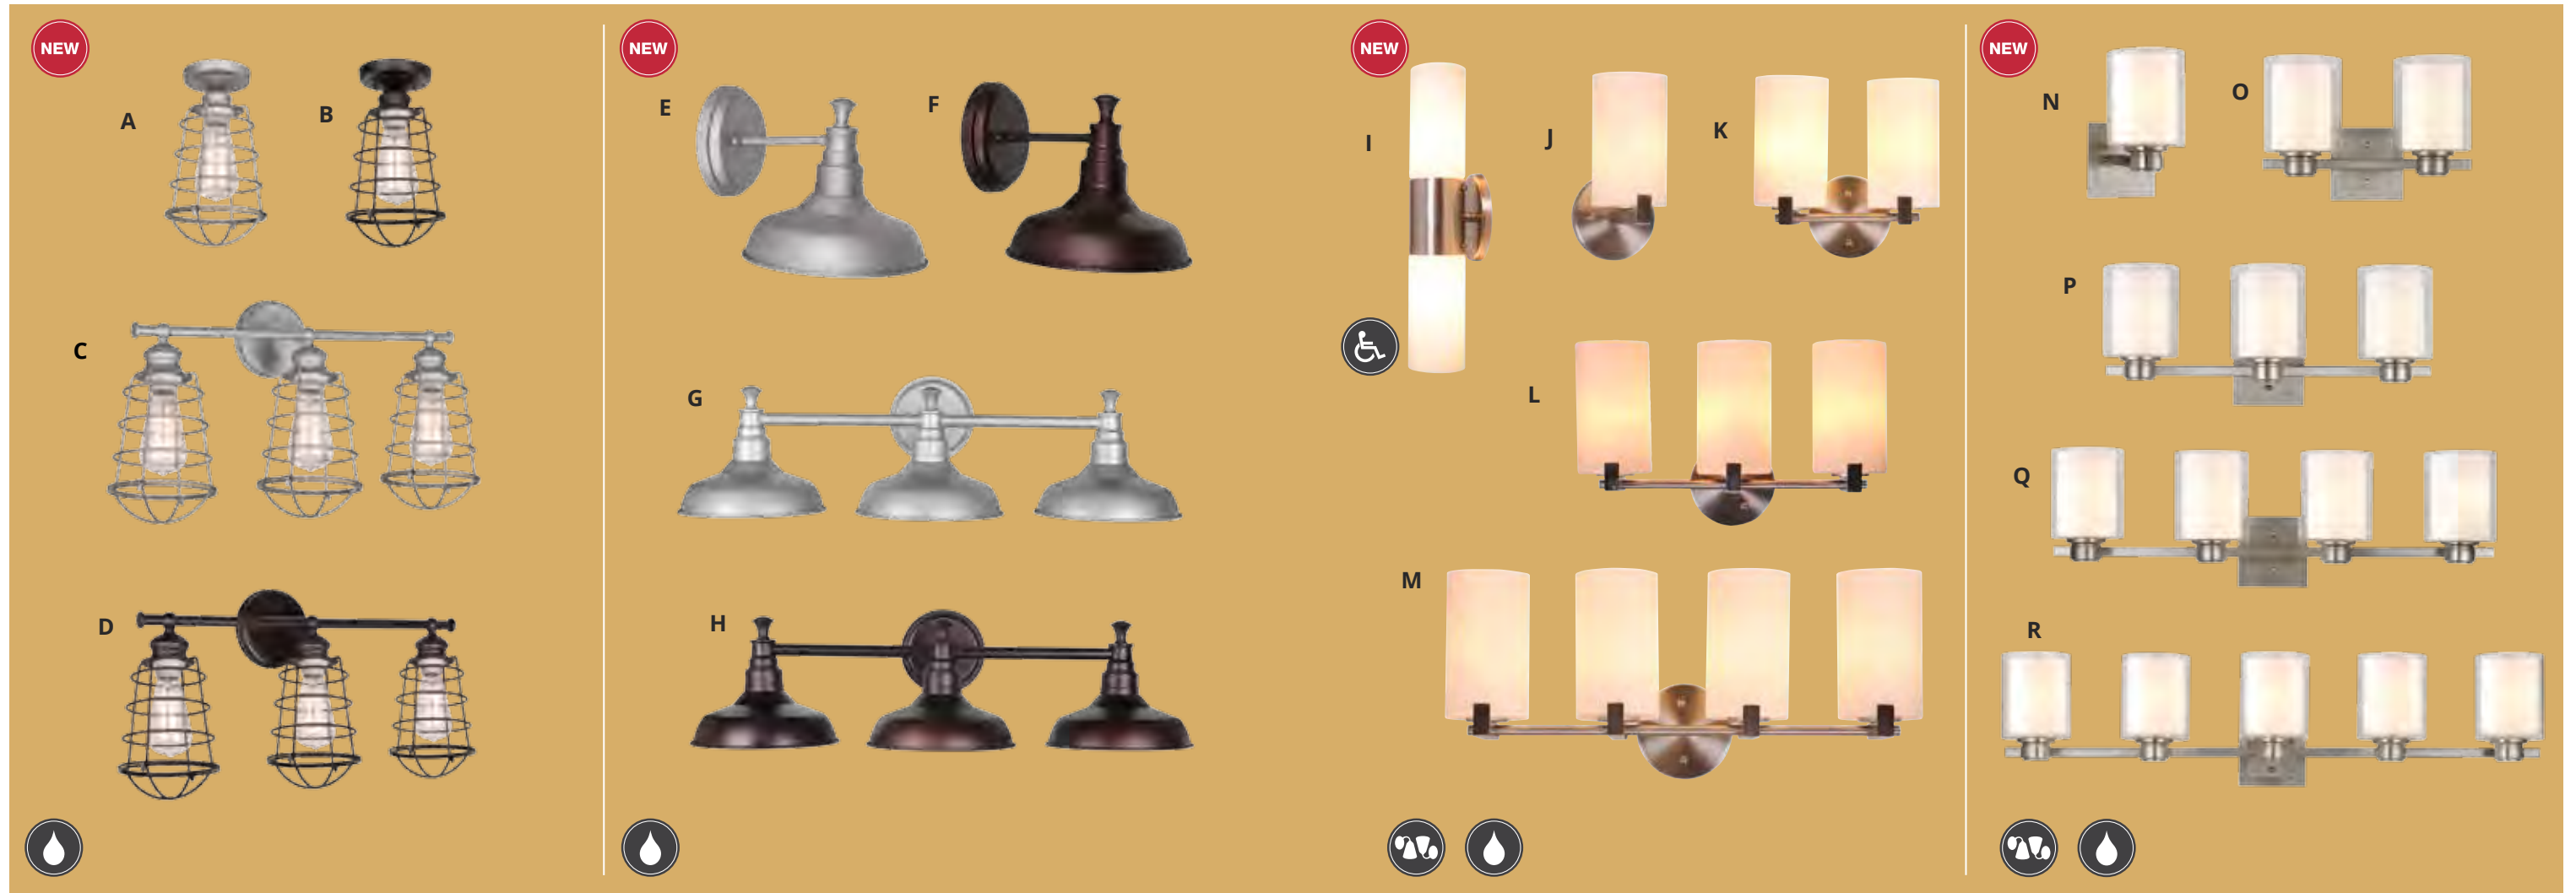

BATH LIGHTING

AJAX | KIMBALL | EASTPORT | OSLO

order code	description	height	width	projection	lamping	box pack	list price each
<i>Ajax Collection - galvanized and textured coffee bronze</i>							
A. 519702	1LT Wall Mount	13 3/8"	6 3/8"	8"	one 60W M base bulb	1	$32.61
B. 519710	1LT Wall Mount	13 3/8"	6 3/8"	8"	one 60W M base bulb	1	34.33
C. 519728	3LT Vanity	13"	25 1/2"	8"	three 60W M base bulbs	1	95.96
D. 519736	3LT Vanity	13"	25 1/2"	8"	three 60W M base bulbs	1	101.02

order code	description	height	width	projection	lamping	box pack	list price each
<i>Kimball Collection - galvanized and textured coffee bronze</i>							
E. 519892	1LT Wall Mount	8 1/2"	9"	11"	one 60W M base bulb	4	$35.23
F. 519900	1LT Wall Mount	8 1/2"	9"	11"	one 60W M base bulb	4	37.08
G. 520312	3LT Vanity	8 1/2"	31"	11"	three 60W M base bulbs	1	90.53
H. 520320	3LT Vanity	8 1/2"	31"	11"	three 60W M base bulbs	1	95.30

order code	description	height	width	projection	lamping	box pack	list price each
<i>Eastport Collection - satin nickel finish with frosted white glass</i>							
I. 570929	2LT Bath Bar	16"	4 3/4"	4"	two 60W M base T-10 bulbs	8	$51.20
J. 573154	1LT Wall Mount	10"	4 3/4"	5"	one 60W M base bulb	8	38.75
K. 577528	2LT Wall Mount	10"	10 1/4"	5"	two 60W M base bulbs	8	53.13
L. 573147	3LT Vanity	10"	16 1/2"	5 7/8"	three 60W M base bulbs	1	85.50
M. 577536	4LT Vanity	10"	22 7/8"	5"	four 60W M base bulbs	1	108.10

order code	description	height	width	projection	lamping	box pack	list price each
<i>Oslo Collection - satin nickel finish with frosted white and clear glass</i>							
N. 556134	1LT Wall Mount	10 1/4"	5 1/2"	7 1/2"	one 60W M base bulb	8	$40.63
O. 556142	2LT Wall Mount	10 1/4"	16"	7 1/2"	two 60W M base bulbs	4	75.21
P. 556159	3LT Vanity	10 1/4"	25"	7 1/2"	four 60W M base bulbs	4	105.34
Q. 556167	4LT Vanity	10 1/4"	34"	7 1/2"	four 60W M base bulbs	4	144.40
R. 556175	5LT Vanity	10 1/4"	44"	7 1/2"	five 60W M base bulbs	4	175.64