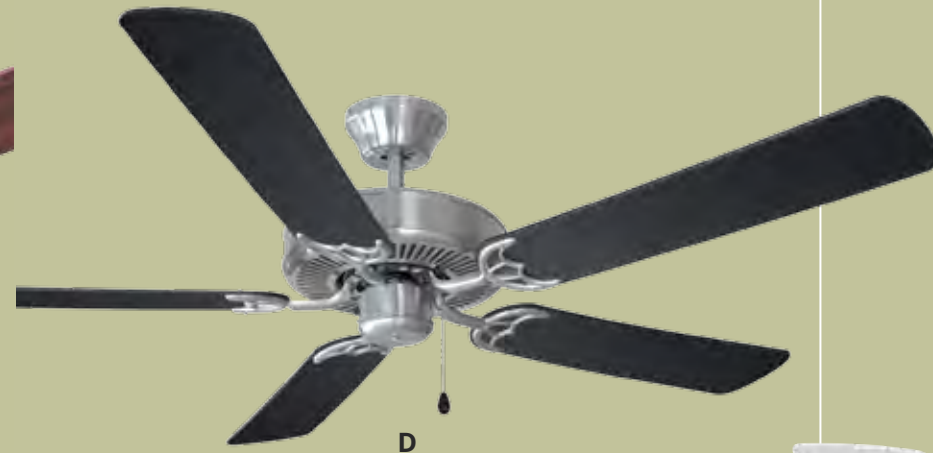

CEILING FANS

MILLBRIDGE 52" DOWNROD FANS

- reversible motor for year round comfort
- 3/4" dia. x 6" downrod included
- tri-mount adaptable
- 3-speed pull chain control
- 60° swivel hang straight
- 42" lead wire for longer downrod installation
- installs with or without light kit
- limited 10 year warranty

Energy Efficiency Data

airflow - 4,950 CFM
electricity use - 50 watts (excludes lights)
airflow efficiency - 99 CFM/watt

D

A. 153932
oil rubbed bronze finish with frosted glass
three 60W C base bulbs (incl.)
list price each - $143.04

five reversible blades:

- dark mahogany finish
- light maple finish

B. 154153
oil rubbed bronze finish
light kit adaptable
list price each - $111.03

five reversible blades:

- dark mahogany finish
- light maple finish

C. 153957
satin nickel finish with frosted glass
three 60W C base bulbs (incl.)
list price each - $140.74

five reversible blades:

- black finish
- light maple finish

D. 154146
satin nickel finish
light kit adaptable
list price each - $111.03

five reversible blades:

- black finish
- light maple finish

E. 153965
white finish with frosted glass
three 60W C base bulbs (incl.)
list price each - $127.85

five reversible blades:

- bleached oak finish
- white finish