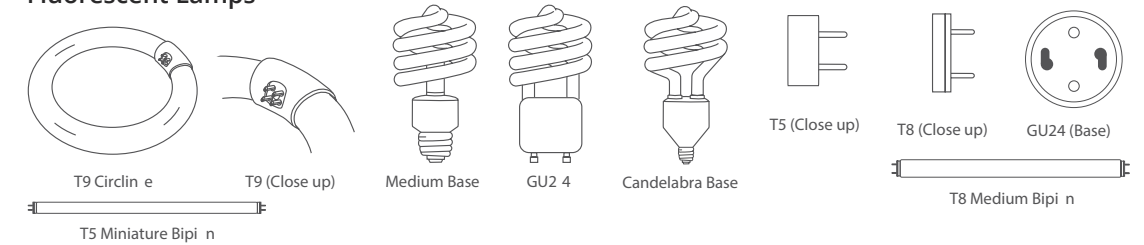

Fluorescent Lamps

GU24 = 2 Pin fluorescent springlamp required
T5 = 2 pin fluorescent cylinder bulb required
T8 = 2 pin fluorescent cylinder bulb required
T9 = 4 pin fluorescent circular bulb required

Chandeliers and Pendants are standard with 48" of chain and 60" of cord.

Mini Pendants are standard with 2 x 6" rods and 2 x 12" rods for adjustable heights.

RECESSED LIGHTING

Certifications

UL Listed to ensure the highest quality. All recessed housings and select recessed trims are UL listed for damp locations.
Washington State Energy Code compliant. All housings comply with the WSEC air sealing requirements to limit heat loss and moisture movement.

- **recessed construction packaging** can be sold as a single unit or as a contractor pack from the same kraft box

Housings

- housings are adaptable to both IC/non-IC applications (peel away label to show suitable lamping)

6" housings available
adjustable nail-in hanger bars are designed to fit varying width joists

- pre-installed nails for easy installation
- all housings are airtight and suitable for damp locations

Light Trims

- popular styles
- designed to be used with both IC and non-IC housings
- shower trims available