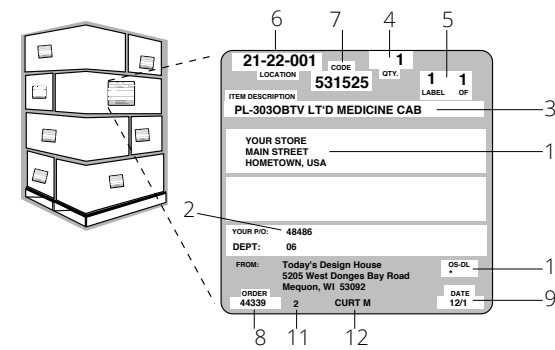

Packing Label Information

1. Customer name/address/shipping location
2. Your P/O number, or name of person who placed order. Also, on request we can show your department number and/or your SKU number in this area.
3. Item description, exactly as it will appear on packing list and invoice.
4. Quantity of item covered by this label.
5. If more than "1 box" or "1 case" is ordered, then this will read "1 of 2", "1 of 3", etc.
6. Bin location spot in distribution center from which item was picked.
7. Design House order code number. Useful for re-ordering and double checking.
8. Design House order number. Use for checking packing list and invoice.
9. Order entry date.
10. Indication to our distribution center employees whether or not there is more inventory available in other locations in the distribution center.
11. Section of the distribution center the item is to be picked from.
12. Person in customer service who entered your order.

Advantages

Faster and easier check-in. Each box labeled to conform exactly to packing list. Eliminates shipping and billing errors.

Miscellaneous Information

Items shipped in full pallet quantities have two labels. Example: 1 full skid of Vanities - the label shows 1 of 1A and 1 of 1B.

Mixed case material: the item description reads "mixed case" to help your people identify materials which are shipped in less than case quantity.

Co-Op Advertising Policy

1. Calendar year program. Cooperative advertising funds are available at the rate of 3% of all net purchases from Design House in prior calendar year.
2. Qualifying media expense is limited to newspapers, flyers radio & TV ads. Any exceptions must be approved in advance and in writing prior to expenditure to be eligible. Cooperative advertising is reimbursed on a 50/50 basis up to 3% of net purchases.
3. The flexible Multi-Media spending plan allows you to use your accrued funds to advertise any Design House product of your choice.
4. You get one full year to use the funds you earned the prior year. Unused funds expire at the end of the calendar year.
5. All purchases for all locations are automatically lumped into one total. Funds may be used for a total company program or individually by each location.
6. Claims are regularly processed in 45 days or less and paid by check. Claims are to be submitted within 60 days of the ad and include proof of performance and invoices. Claims for production costs not honored. Product and Design House logo must appear prominently in ad to qualify for reimbursement.
7. Account must be current and in good standing to qualify for co-op advertising funds.

Free product photos available. Call our Customer Service Department. 800.558.8700