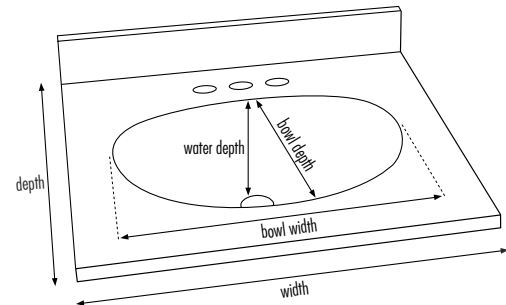

Vanity Top:

- Fits Design House fully assembled and ready-to-assemble vanities
- Stain, crack, and shock resistant
- ANSI Z124.3-2005/CSA B45 series compliant
- Pre-drilled for 4" centers
- Backsplash included
- Available in view box and sleeve pack
- Five year limited warranty