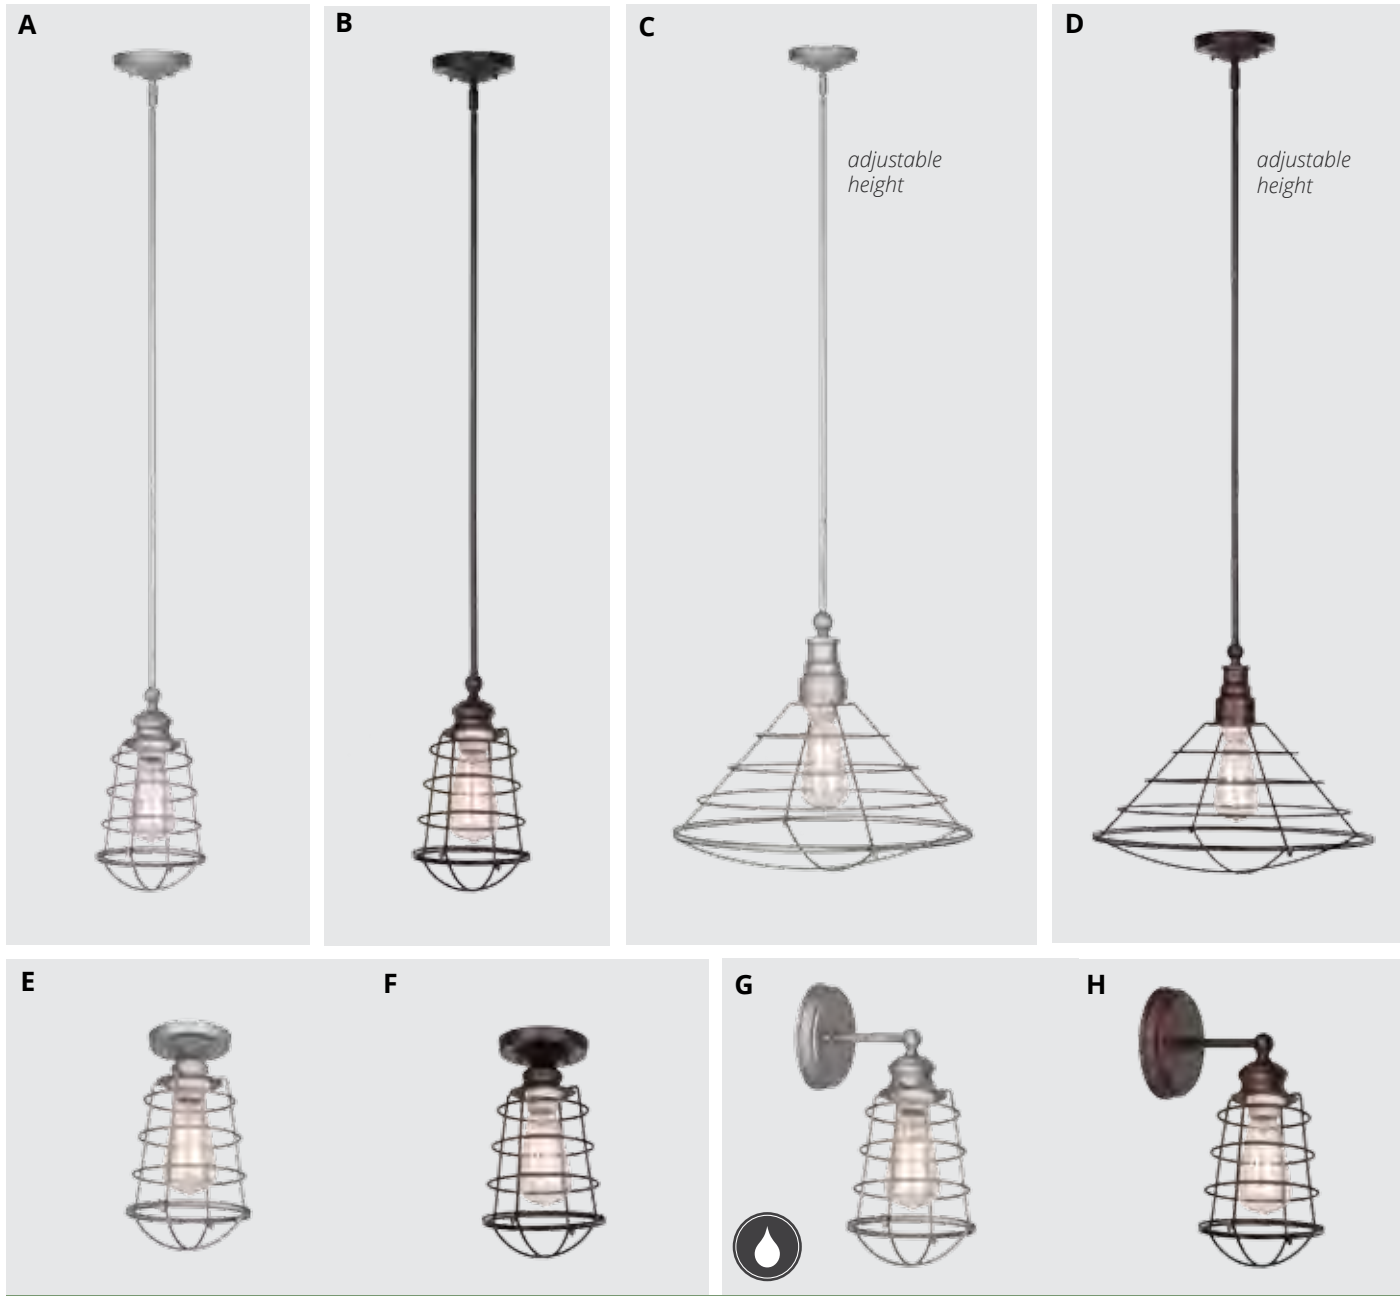

AJAX COLLECTION

NEW

GALVANIZED AND TEXTURED COFFEE BRONZE

	order code	description	height	width	projection	lamping	box pack	list price each
A.	519645	Mini Pendant	50³/₈"	6¹/₂"	-	one 60W M base bulb	4	$49.19
B.	519652	Mini Pendant	50³/₈"	6¹/₂"	-	one 60W M base bulb	4	51.78
C.	519660	Pendant Mount	51³/₄"	16¹³/₁₆"	-	one 60W M base bulb	4	110.03
D.	519678	Pendant Mount	51³/₄"	16¹³/₁₆"	-	one 60W M base bulb	4	115.82
E.	519686	Semi-Flush Mount	11"	6⁵/₁₆"	-	one 60W M base bulb	4	34.25
F.	519694	Semi-Flush Mount	11"	6⁵/₁₆"	-	one 60W M base bulb	4	36.05
G.	519702	1LT Wall Mount	13³/₈"	6³/₈"	8"	one 60W M base bulb	4	32.61
H.	519710	1LT Wall Mount	13³/₈"	6³/₈"	8"	one 60W M base bulb	4	34.33