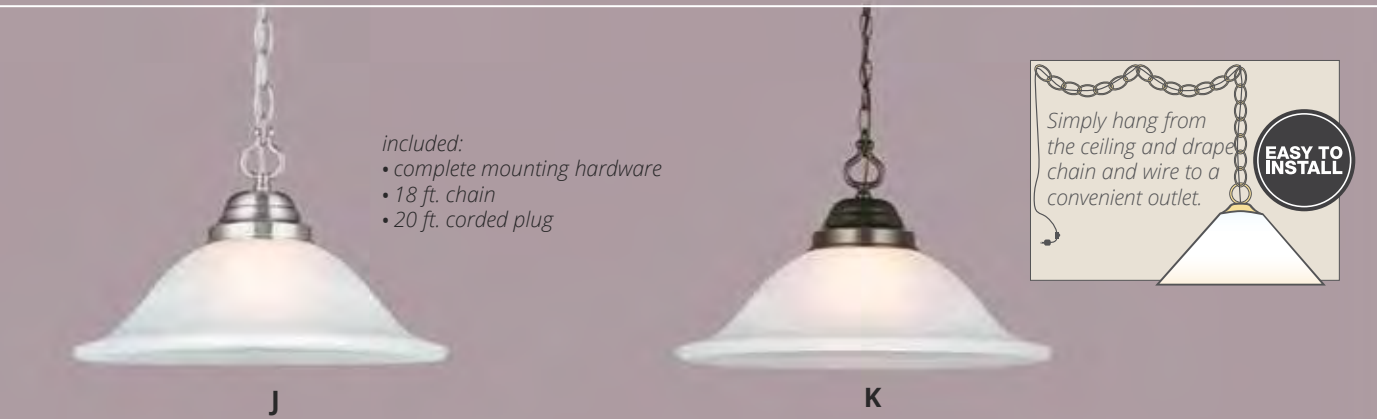

order code	description	height	width	projection	lamping	box pack	list price each
<i>White Wall Mounts</i> - white finish with white glass							
H. 501452	2LT Wall Mount	4 1/2"	13"	5"	two 60W M base bulbs	12	$24.62
I. 501130	1LT Wall Mount	7 1/2"	4 1/2"	4 3/4"	one 60W M base bulb	12	22.09
<i>Swag Lights</i> - satin nickel with alabaster glass and oil rubbed bronze with alabaster glass							
J. 517565	1LT Swag Light	9"	15"	-	one 100W M base bulb	2	$91.81
K. 517664	1LT Swag Light	9"	15"	-	one 100W M base bulb	2	91.81