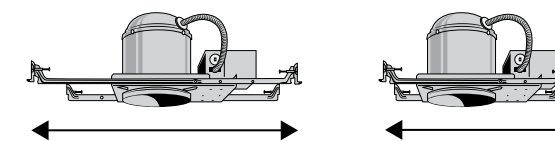

- pre-installed nails for easy installation
- all housings are airtight and suitable for damp locations

Light Trims

- popular styles
- designed to be used with both IC and non-IC housings
- shower trims available