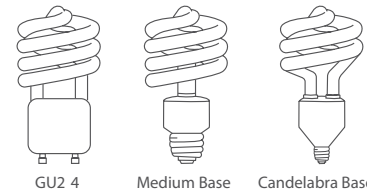

OUTDOOR LIGHTING

Certifications

UL Listed to ensure the highest quality. All outdoor wall mount and post lights are UL listed for use in wet locations. All outdoor pendant and ceiling mount lights are UL listed for use in damp locations.

ENERGY STAR® qualified products meet strict energy efficiency guidelines set by the U.S. Environmental Protection Agency and the U.S. Department of Energy. All ENERGY STAR qualified lighting fixtures include compact fluorescent bulbs.

Dark Sky fixtures minimize glare, reduce light trespass and protect our natural night environment.

- fully shielded light fixture - all light emitted by the fixture, either directly or indirectly, is projected below the horizontal
- full cutoff light fixture - no light is emitted above the horizontal

Warranty

10 Year Limited Warranty - most decorative outdoor lighting

2 Year Limited Warranty - all ENERGY STAR lighting

Lamping Information

Light Output Equivalency		
Incandescent Light Bulbs (Watts)	Minimum Light Output (lumens)	Compact Fluorescent Light Bulbs (Watts)
40	450	5 - 8
60	800	7 - 10
75	1100	10 - 15
100	1600	15 - 20
150	2600	20 - 25

Incandescent and Replacement LED

M = Medium base bulb required
C = Candelabra base bulb required

Fluorescent Lamps

GU24 = 2 Pin fluorescent springlamp required

CEILING FANS

Certifications

UL Listed to ensure the highest quality.

ENERGY STAR® qualified products meet strict energy efficiency guidelines set by the U.S. Environmental Protection Agency and the U.S. Department of Energy. All ENERGY STAR qualified ceiling fans include compact fluorescent bulbs.

EPACT, the Environmental Protection Agency Act of 2005, mandates that fans manufactured after January 1, 2009 include a wattage limiting device that limits the light kit wattage to 190 watts. All Design House ceiling fans are EPACT compliant.

Warranty

10 Year Limited Warranty - select ceiling fans

Lifetime Limited Warranty - select ceiling fans