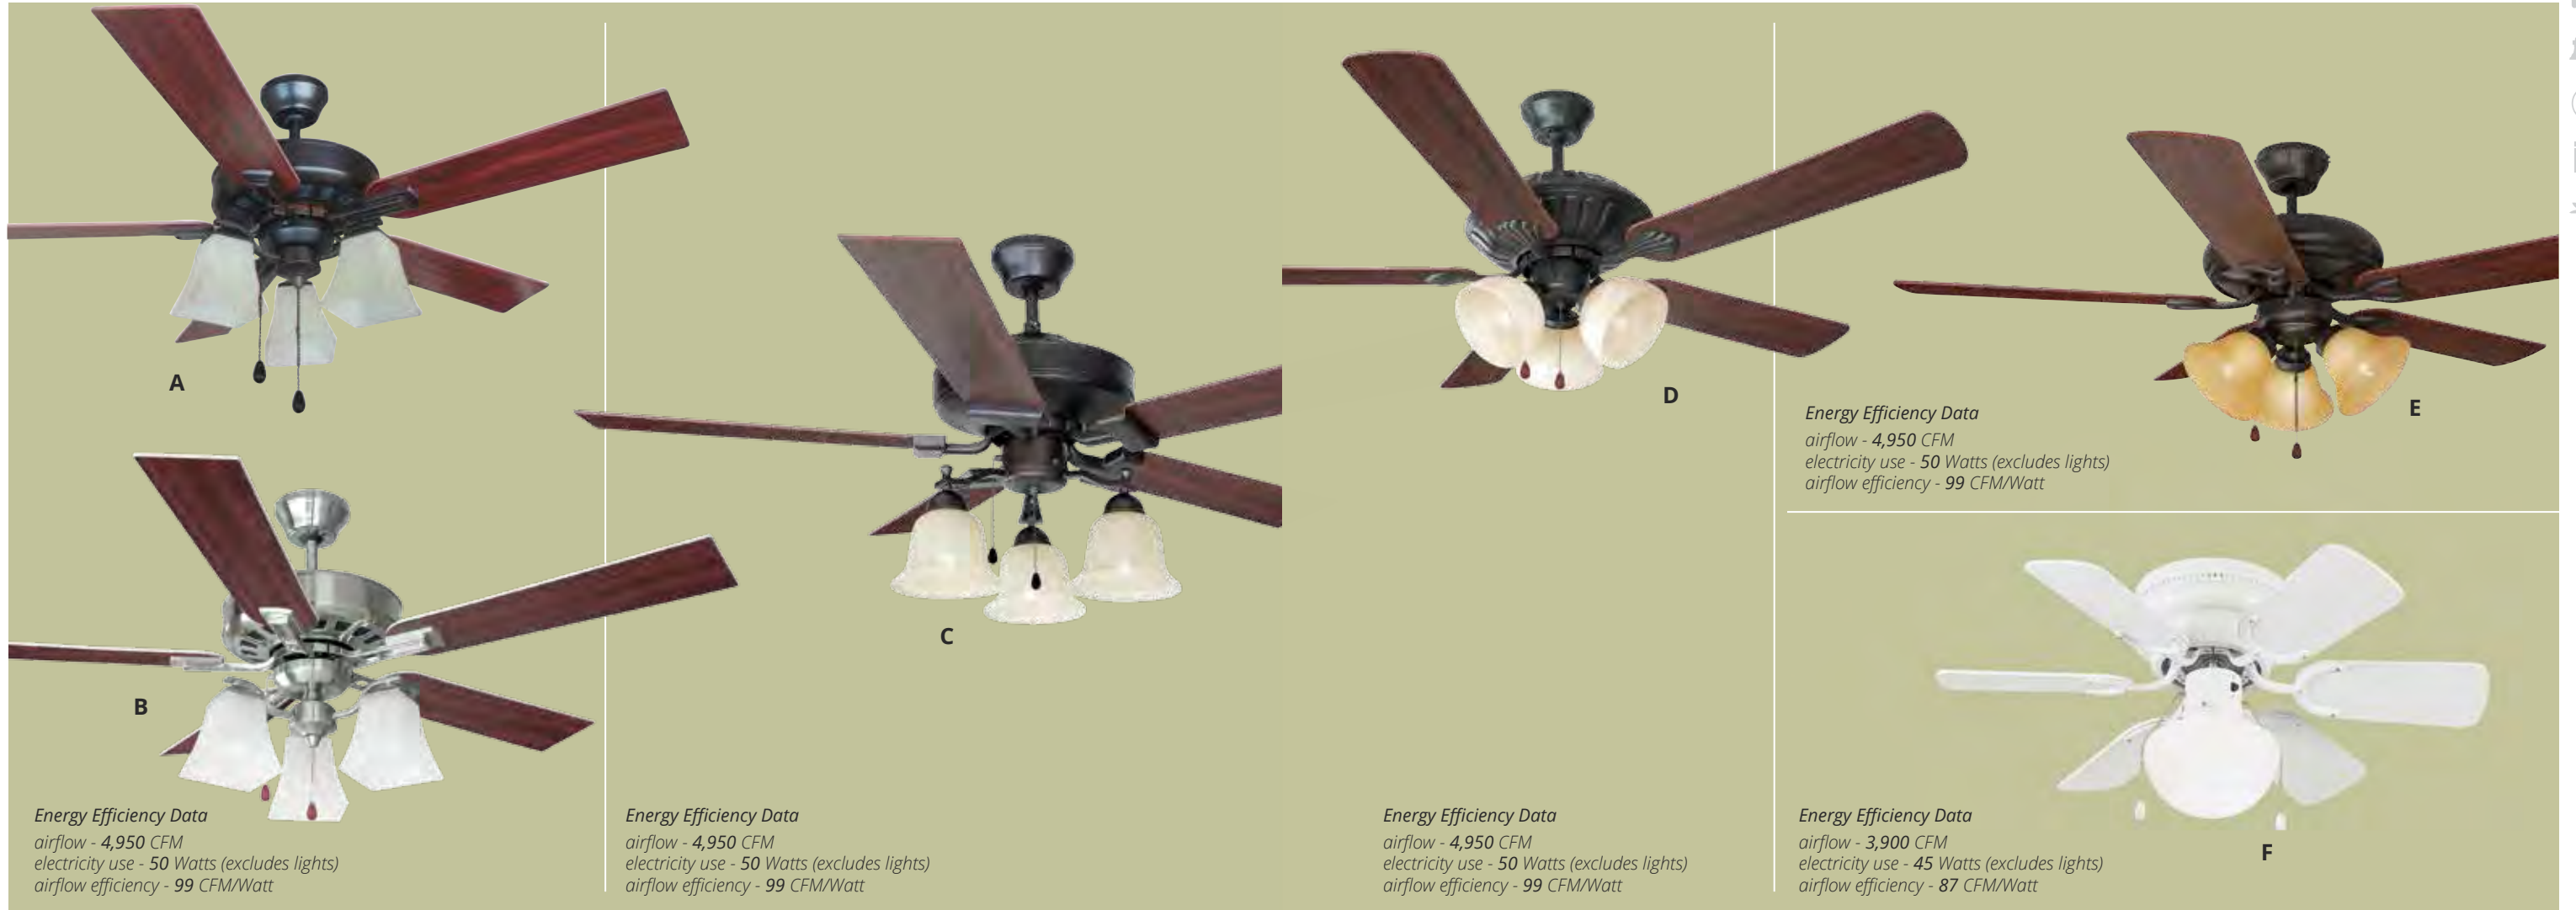

CEILING FANS

TORINO | IRONWOOD | TREVIE | BRISTOL | ATRIUM

Energy Efficiency Data
airflow - 4,950 CFM
electricity use - 50 Watts (excludes lights)
airflow efficiency - 99 CFM/Watt

Energy Efficiency Data
airflow - 4,950 CFM
electricity use - 50 Watts (excludes lights)
airflow efficiency - 99 CFM/Watt

Energy Efficiency Data
airflow - 4,950 CFM
electricity use - 50 Watts (excludes lights)
airflow efficiency - 99 CFM/Watt

Energy Efficiency Data
airflow - 4,950 CFM
electricity use - 50 Watts (excludes lights)
airflow efficiency - 99 CFM/Watt

Energy Efficiency Data
airflow - 3,900 CFM
electricity use - 45 Watts (excludes lights)
airflow efficiency - 87 CFM/Watt

Torino

A. 154245 - 52" ceiling fan
brushed bronze finish with snow glass

reversible motor for year round comfort
3/4" dia. x 4" downrod included
tri-mount adaptable
3-speed pull chain control
three 60W C base bulbs (incl.)
limited 10 year warranty
list price each - $195.33

five reversible blades:

- redwood finish
- light maple finish

Torino

B. 154138 - 52" ceiling fan
satin nickel finish with snow glass

reversible motor for year round comfort
3/4" dia. x 4" downrod included
tri-mount adaptable
3-speed pull chain control
three 60W C base bulbs (incl.)
limited 10 year warranty
list price each - $195.33

five reversible blades:

- redwood finish
- light maple finish

Ironwood

C. 154112 - 52" ceiling fan
brushed bronze finish with snow glass

reversible motor for year round comfort
3/4" dia. x 4" downrod included
tri-mount adaptable
3-speed pull chain control
three 60W C base bulbs (incl.)
limited 10 year warranty
list price each - $221.67

five reversible blades:

- redwood finish
- light maple finish

Trevie

D. 154120 - 52" ceiling fan
oil rubbed bronze finish
with antique alabaster glass

reversible motor for year round comfort
3/4" dia. x 4" downrod included
tri-mount adaptable
3-speed pull chain control
three 60W C base bulbs (incl.)
lifetime limited warranty
list price each - $175.75

five reversible blades:

- dark mahogany finish
- bleached oak finish

Bristol

E. 153791 - 52" ceiling fan
oil rubbed bronze finish with tea speckled glass

reversible motor for year round comfort
3/4" dia. x 6" and 18" downrods included
tri-mount adaptable
3-speed pull chain control
three 60W C base bulbs (incl.)
limited 10 year warranty
list price each - $201.46

five reversible blades:

- dark mahogany finish
- bleached oak finish

Atrium

F. 152991 - 30" ceiling fan
white finish with frosted opal glass

reversible motor for year round comfort
hugger mount for tight locations
3-speed pull chain control
one 60W C base bulb
limited 10 year warranty
list price each - $102.47

six reversible blades:

- bleached oak finish
- white finish