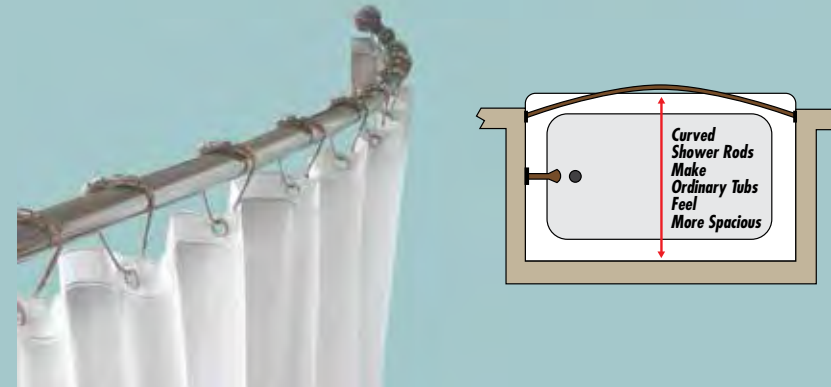

SHOWER RODS

CURVED | STRAIGHT

Safety Grab Bars

order code	bar length	box pack	list price each
Commercial Bars | 1 1/2" diameter tube			
514034	42"	5	$65.35
514042	36"	5	57.03
514059	30"	5	51.02
514067	24"	5	44.53
514075	18"	5	40.42
514083	16"	5	38.10
514091	12"	5	34.25

order code	bar length	box pack	list price each
Commercial Bars | 1 1/4" diameter tube			
514117	42"	5	$60.51
514125	36"	5	52.80
514133	30"	5	47.24
514141	24"	5	41.23
514158	18"	5	37.45
514166	16"	5	35.27
514182	12"	5	31.71

order code	bar length	box pack	list price each
Residential Bars | 7/8" diameter tube			
514190	24"	5	$28.73
514208	16"	5	23.00
514216	9"	5	19.78

Curved Shower Rods

- **A. 533638**
  oil rubbed bronze finish
  expands from 55" to 63"
  1" diameter rod
  box pack 4
  list price each - $42.60
- **B. 533620**
  satin nickel finish
  expands from 55" to 63"
  1" diameter rod
  box pack 4
  list price each - $39.70
- **C. 533604**
  polished chrome finish
  expands from 55" to 63"
  1" diameter rod
  box pack 4
  list price each - $37.48

Straight Shower Rods

- **D. 560938**
  brushed bronze finish expands from 42" to 73"
  1" diameter rod
  box pack 4
  list price each - $27.50
- **E. 560920**
  oil rubbed bronze finish
  expands from 42" to 73"
  1" diameter rod
  box pack 4
  list price each - $27.50
- **F. 560912**
  satin nickel finish
  expands from 42" to 73"
  1" diameter rod
  box pack 4
  list price each - $25.95
- **G. 560904**
  polished chrome finish
  expands from 42" to 73"
  1" diameter rod
  box pack 4
  list price each - $24.39

Straight Shower Rods

- **H. 561001**
  white finish
  expands from 36" to 63"
  1" diameter rod
  box pack 24
  list price each - $9.85
- **I. 561019**
  polished chrome finish
  expands from 36" to 63"
  1" diameter rod
  box pack 24
  list price each - $10.37