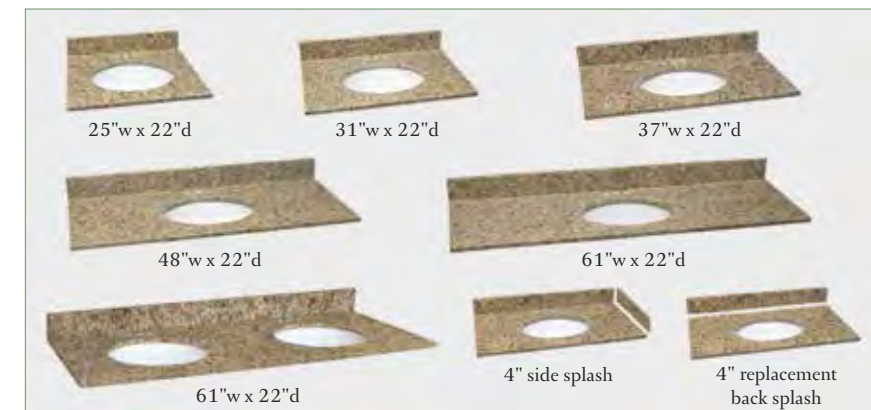

SOLID SURFACE VANITY TOPS

Available Solid Surface Finish:

- composite resin construction is highly resistant to scratches and stains
- pre-installed undermount vanity bowl with ogee edge profile
- smooth, clean transition from vanity top to sink
- 2" low profile integrated backsplash for a sleek modern look
- eased edge profile with drip-free edge design
- pre-drilled for 4" center mount faucets
- easy to install
- easy to clean and maintain for long lasting appeal
- 5 year limited warranty