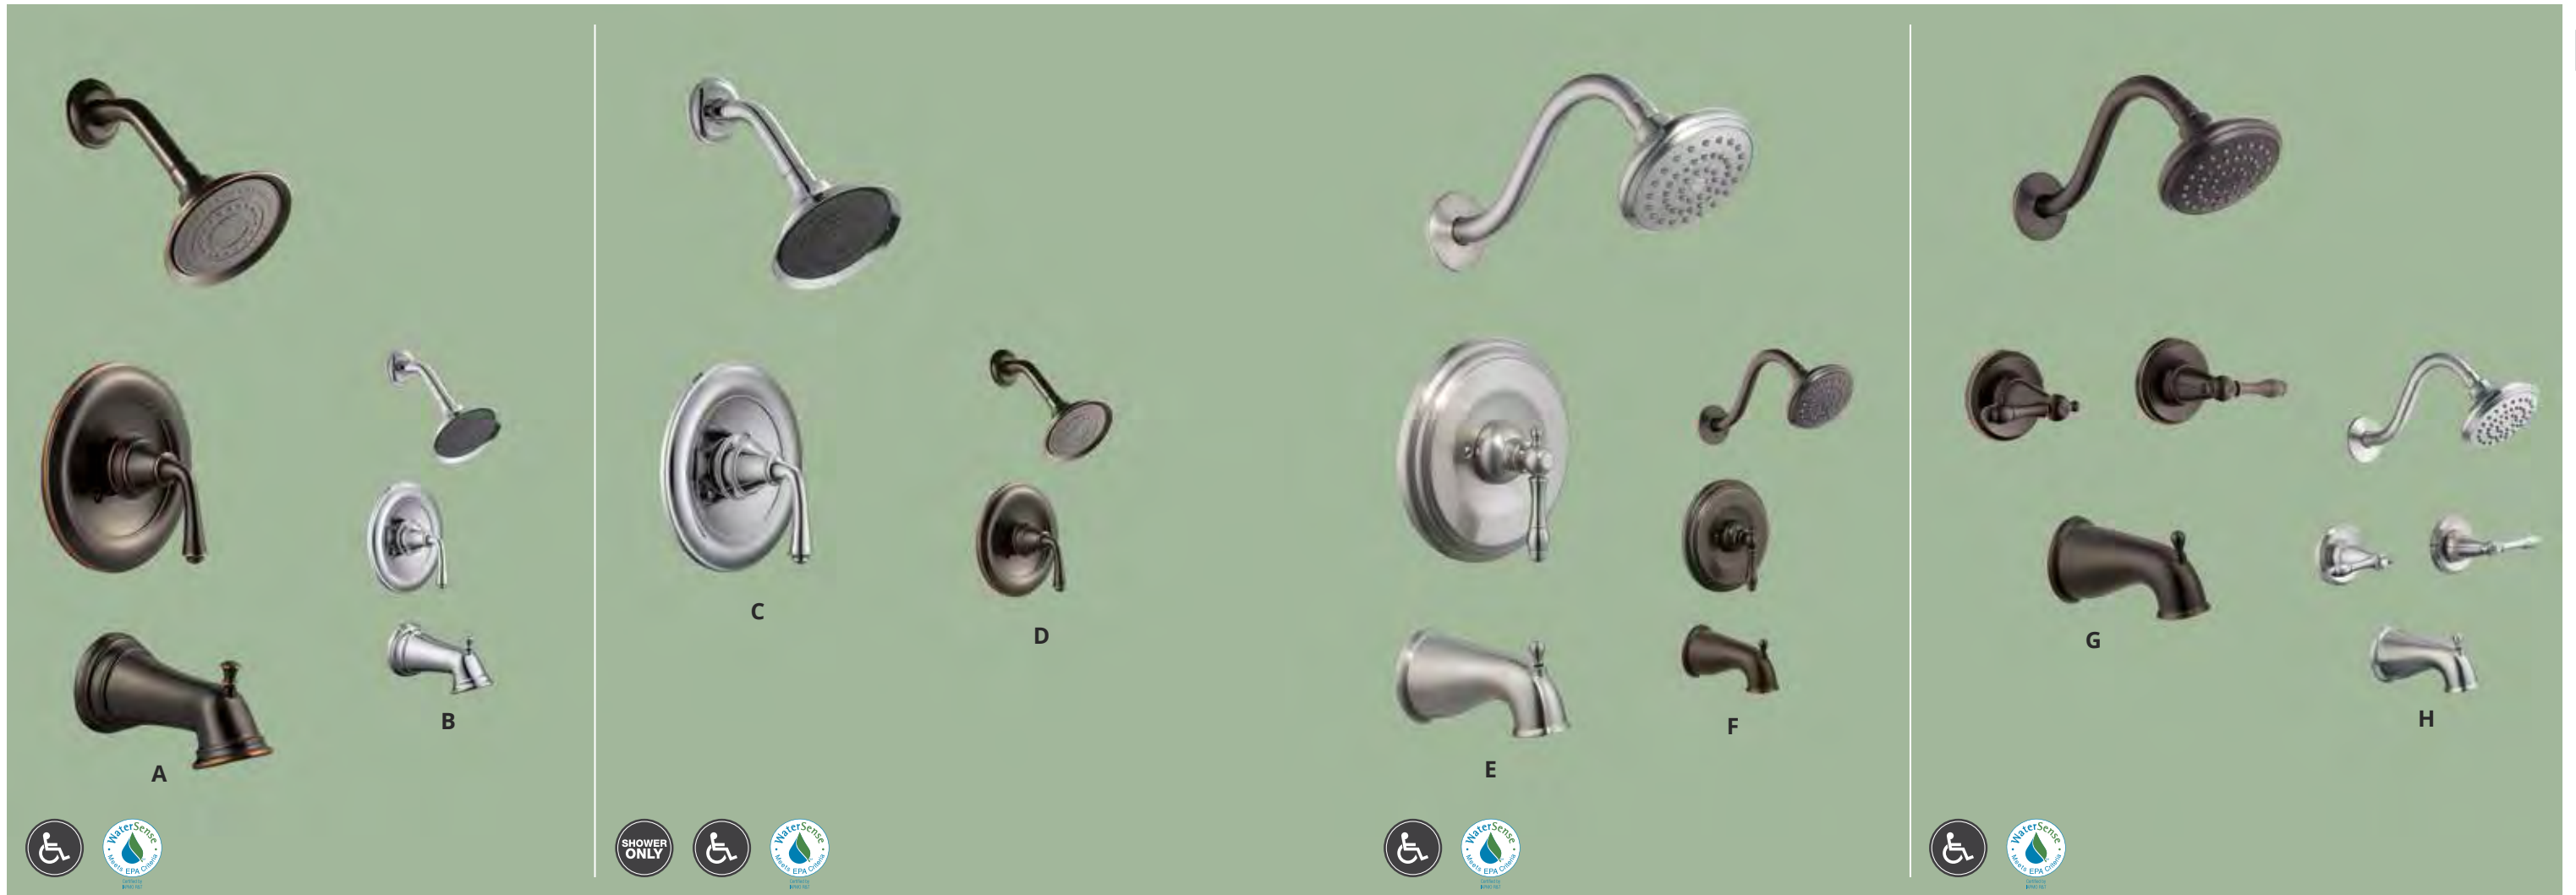

TUB & SHOWER FAUCETS

EDEN | OAKMONT COLLECTIONS

order code	finish	shower head functionality	cartridge	pressure balanced	GPM per 80 PSI	box pack	list price each
<i>Eden</i>							
A. 524652	oil rubbed bronze	single function	ceramic disc	Y	2.0	4	$231.02
B. 524637	polished chrome	single function	ceramic disc	Y	2.0	4	203.71
C. 524678	polished chrome	single function	ceramic disc	Y	2.0	4	185.06
D. 524694	oil rubbed bronze	single function	ceramic disc	Y	2.0	4	209.86

order code	finish	shower head functionality	cartridge	pressure balanced	GPM per 80 PSI	box pack	list price each
<i>Oakmont</i>							
E. 523456	satin nickel	single function	ceramic disc	Y	2.0	4	$218.42
F. 523464	oil rubbed bronze	single function	ceramic disc	Y	2.0	4	240.53
G. 523472	oil rubbed bronze	single function	washerless	N	2.0	4	202.09
H. 523480	satin nickel	single function	washerless	N	2.0	4	187.12