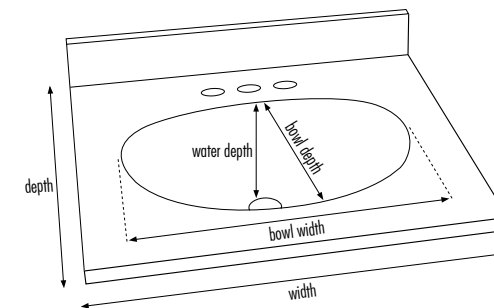

Vanity Top:

- Fits Design House fully assembled and ready-to-assemble vanities
- Pre-sealed granite for stain resistance
- 2 cm thick granite polished on three sides with eased edge profile
- Pre-drilled for 4" centers
- Pre-installed oval ceramic UPC certified undermount sink
- 4" backsplash included
- One year limited warranty