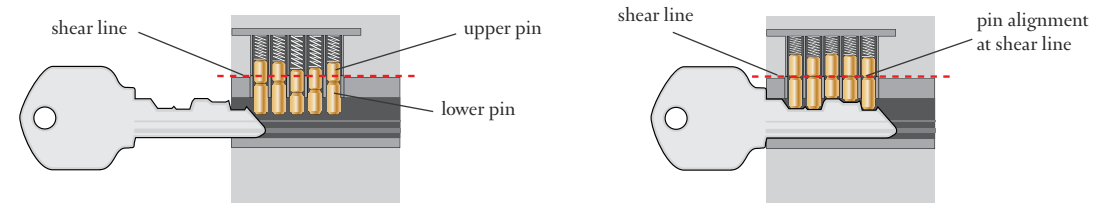

5-Pin High Security

Design House locks are a pin tumbler lock design, which is a system that requires a specific key to move a series of pins to release the lock.

When the proper key is inserted, the pins will be pushed upward, lining up the pairs where the cylinder and the outer housing meet. This point is called the shear line. When the pin pairs meet at the shear line, it allows the key to rotate the cylinder plug and enables the door knob to become unlocked.