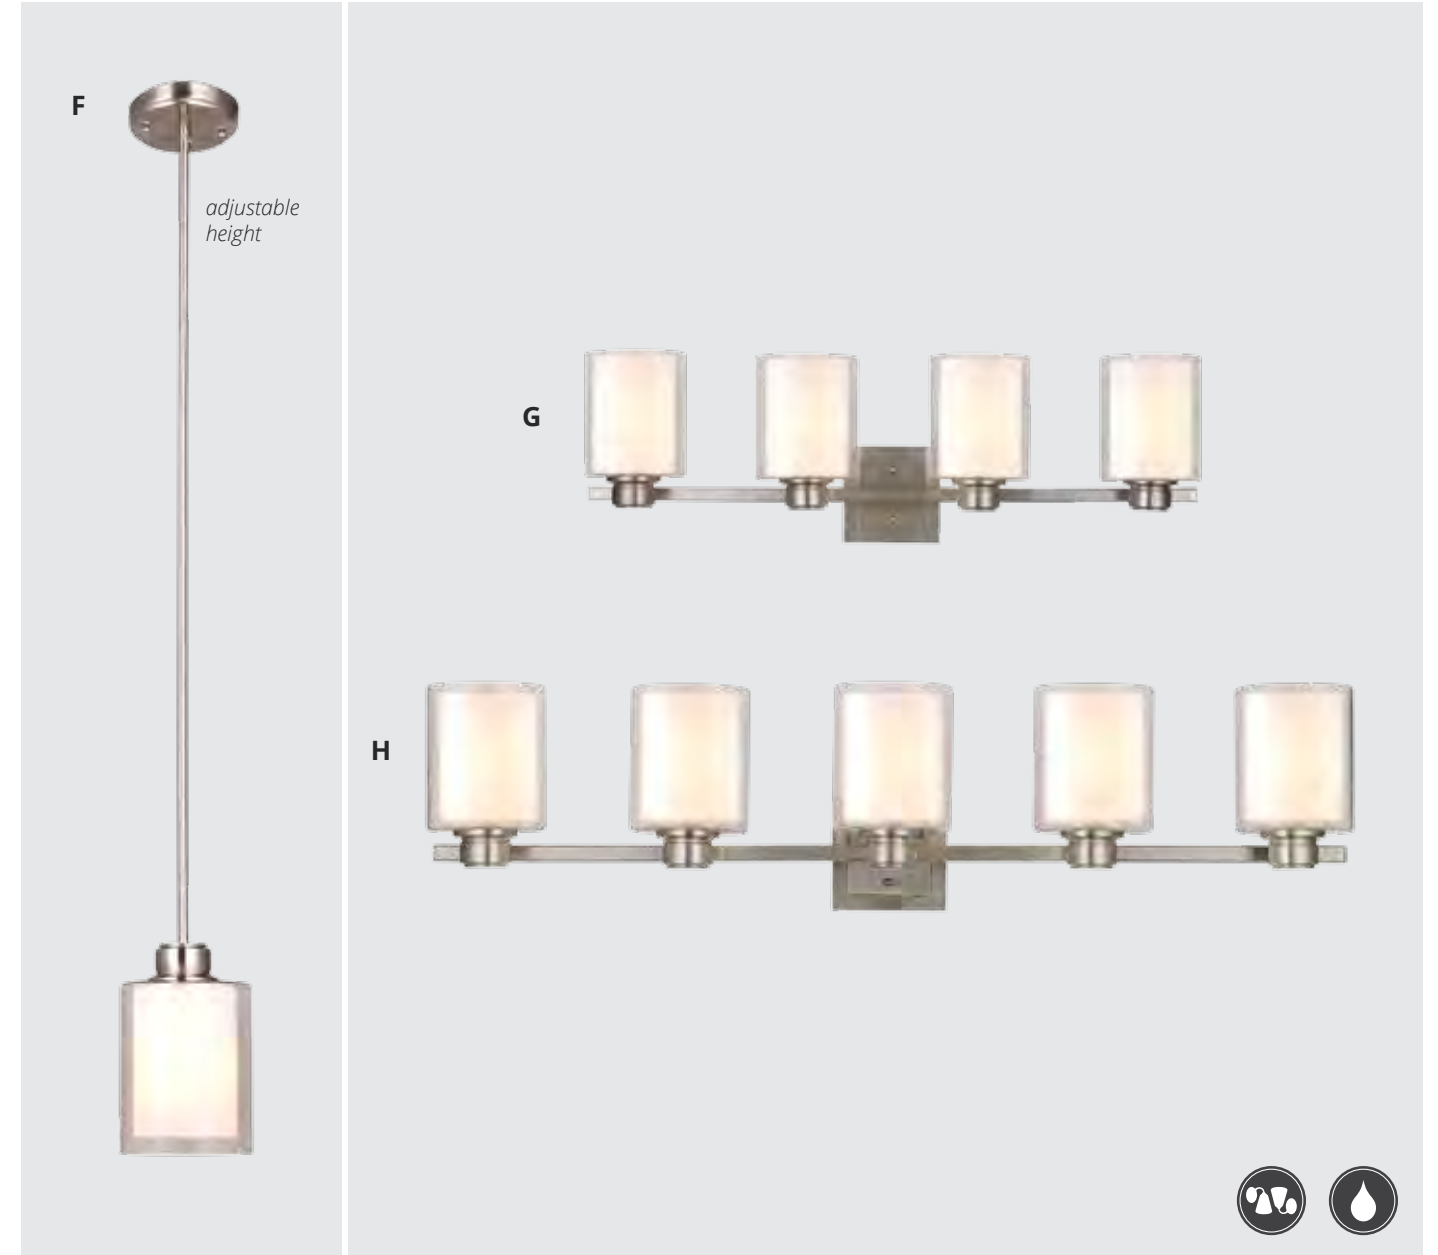

order code	description	height	width	projection	lamping	box pack	list price each
F. 567214	Mini Pendant	57 1/4"	5 1/2"	-	one 60W M base bulb	4	$60.41
G. 556167	4LT Vanity	10 1/4"	34 5/8"	7 1/2"	four 60W M base bulbs	4	144.40
H. 556175	5LT Vanity	10 1/4"	44"	7 1/2"	five 60W M base bulbs	4	175.64