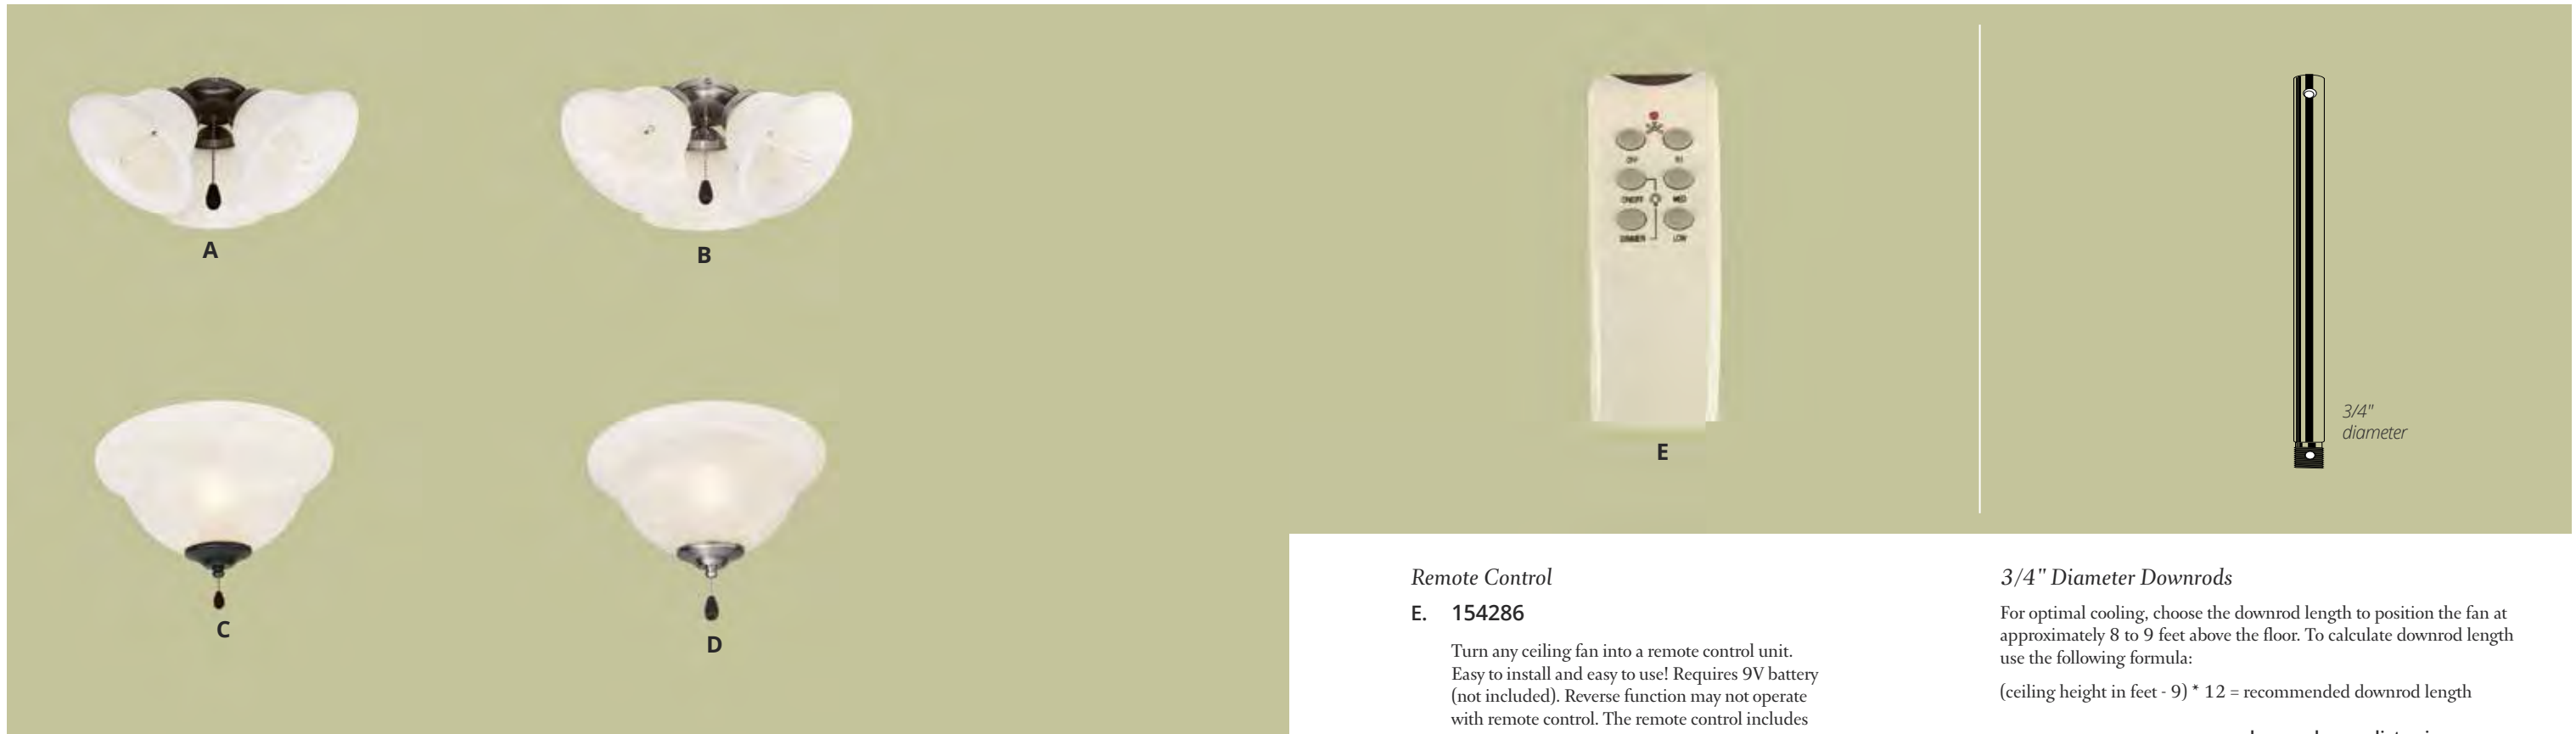

CEILING FAN LIGHT KITS

LIGHT KITS

CEILING FANS

REMOTE CONTROL | 3/4" DIAMETER DOWNRODS

Light Kits

- **A. 154187**
  oil rubbed bronze finish
  with alabaster glass

  three 60W C base bulbs
  fits light kit adaptable ceiling fans
  with a 3 1/2" (90mm) switch housing cap
  limited 10 year warranty
  list price each - $39.18
- **B. 154195**
  satin nickel finish
  with alabaster glass

  three 60W C base bulbs
  fits light kit adaptable ceiling fans
  with a 3 1/2" (90mm) switch housing cap
  limited 10 year warranty
  list price each - $37.96
- **C. 154211**
  oil rubbed bronze finish
  with alabaster glass

  three 60W C base bulbs
  fits light kit adaptable ceiling fans
  with 1/2" threaded center post
  limited 10 year warranty
  list price each - $43.10
- **D. 154203**
  satin nickel finish
  with alabaster glass

  three 60W C base bulbs
  fits light kit adaptable ceiling fans
  with 1/2" threaded center post
  limited 10 year warranty
  list price each - $41.76

Remote Control

E. 154286

Turn any ceiling fan into a remote control unit. Easy to install and easy to use! Requires 9V battery (not included). Reverse function may not operate with remote control. The remote control includes the following features:

- fan on/off function
- light on/off function and dimmer (incandescent only)
- 3-speed fan control
- operation range within 30 feet
- limited 10 year warranty
- list price each - $49.46

3/4" Diameter Downrods

For optimal cooling, choose the downrod length to position the fan at approximately 8 to 9 feet above the floor. To calculate downrod length use the following formula:

(ceiling height in feet - 9) * 12 = recommended downrod length

length	finish	order code	box pack	list price each
12"	satin nickel	153460	12	8.85
12"	bronze	153494	12	9.69
18"	white	153437	12	8.94
24"	satin nickel	153478	12	10.04
24"	bronze	153502	12	10.96
36"	white	153452	12	12.69
36"	satin nickel	153486	12	13.99
36"	bronze	153510	12	14.60