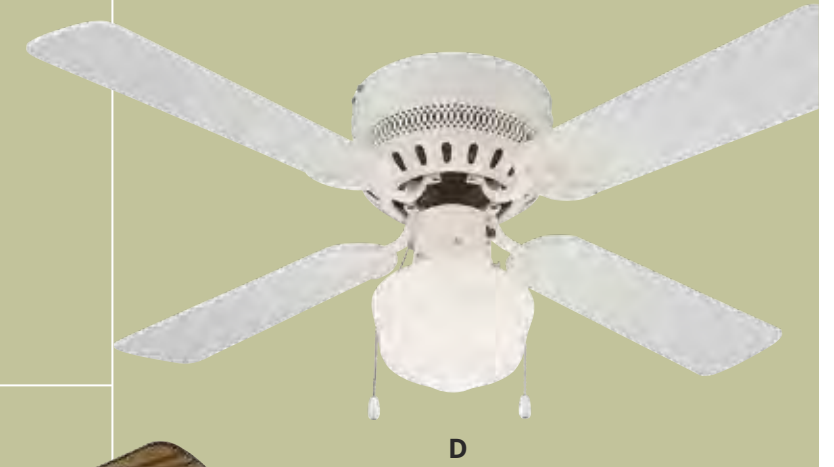

A. 154237
oil rubbed bronze finish with frosted glass
three 13W GU24 bulbs (incl.)
list price each - $160.91

1. five reversible blades:
2. dark mahogany finish
   - light maple finish

B. 154229
satin nickel finish with frosted glass
three 13W GU24 bulbs (incl.)
list price each - $151.80

1. five reversible blades:
2. black finish
   - light maple finish

C. 156588
polished brass finish with opal glass
one 60W C base bulb
list price each - $87.61

1. four reversible blades:
2. medium oak finish
   - walnut finish

D. 157958
white finish with opal glass
one 60W C base bulb
list price each - $83.51

1. four reversible blades:
2. bleached oak finish
   - white finish