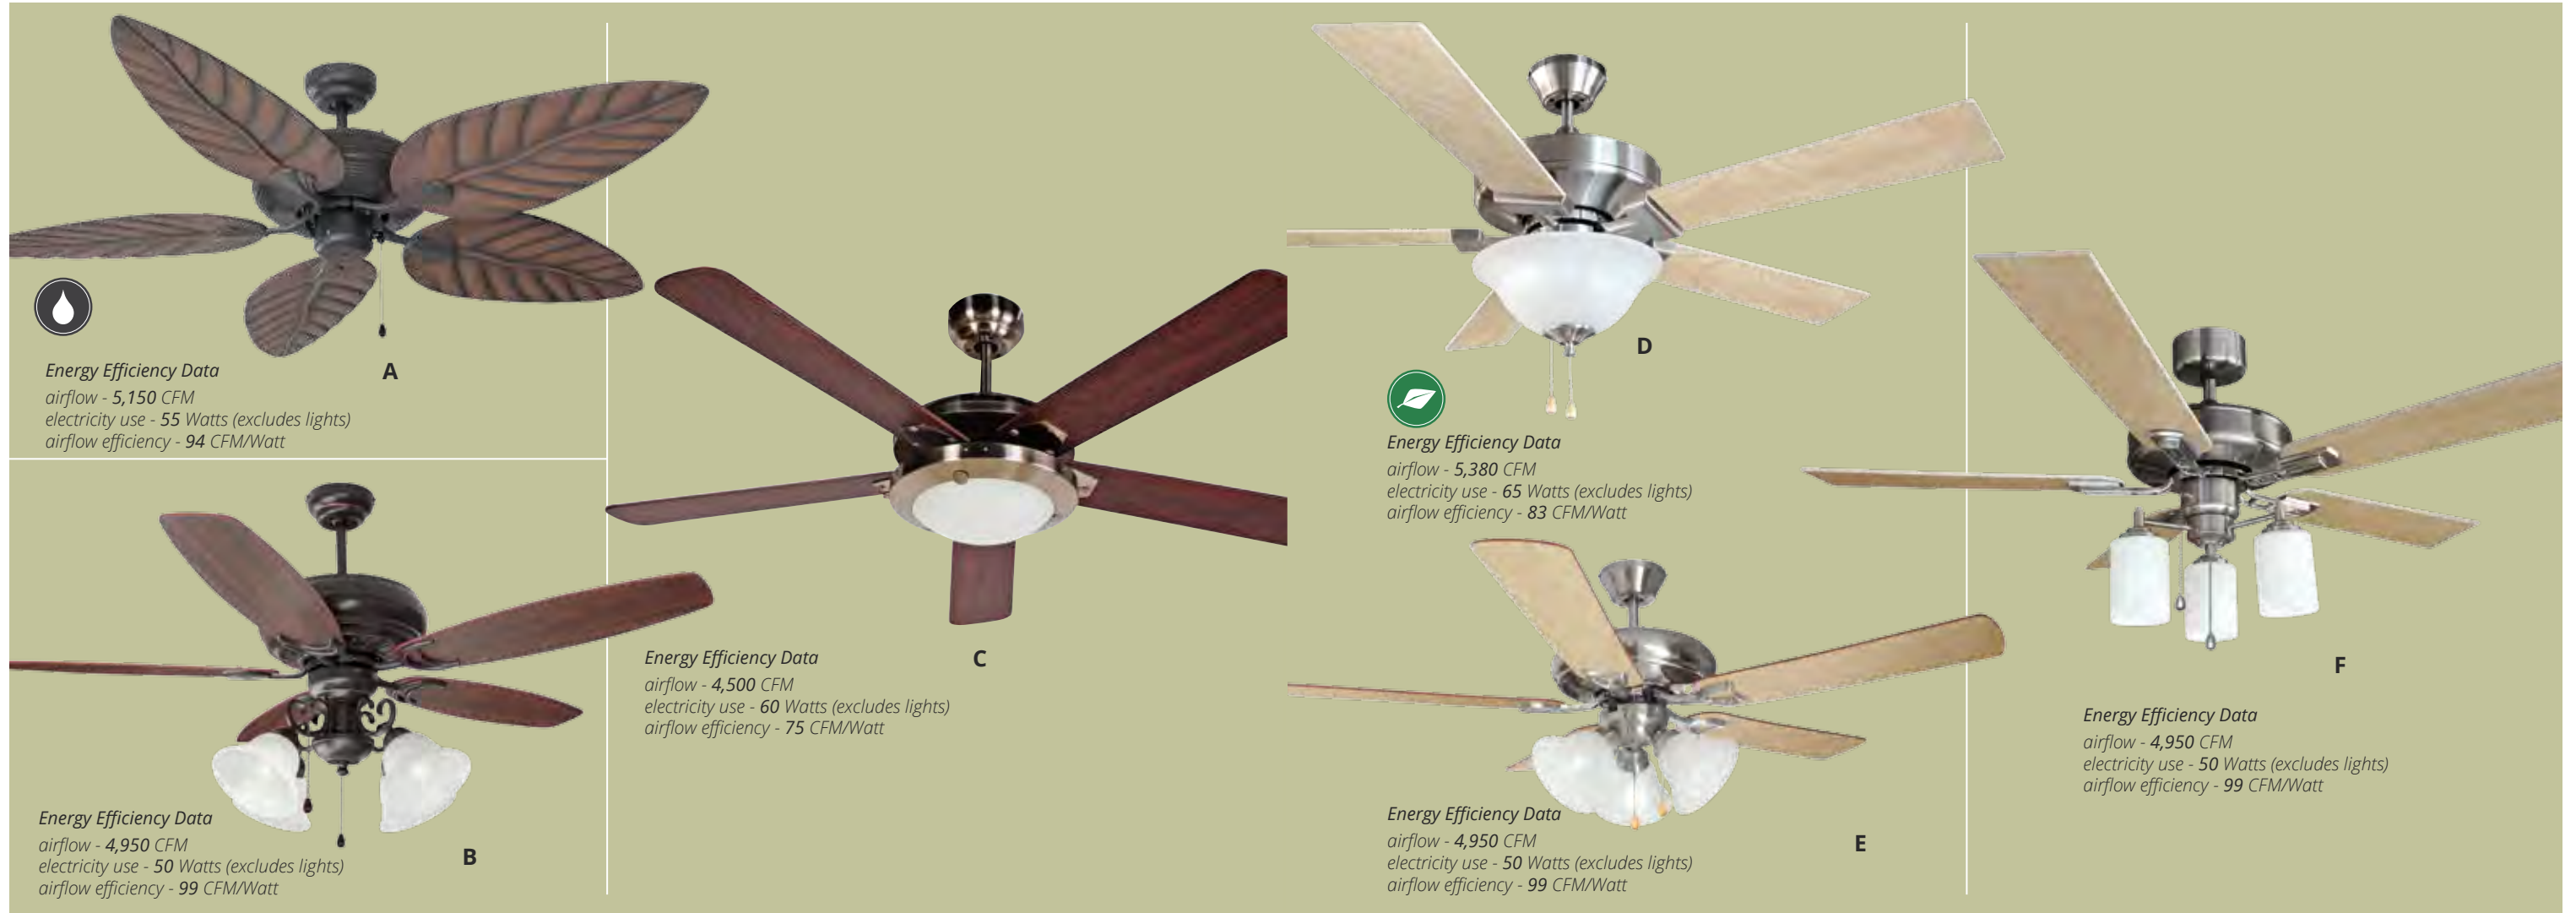

CEILING FAN

See pages 194-195 for additional Ceiling Fan

CEILING FANS

MARTINIQUE | DRAKE | EASTPORT | IRONWOOD | BRISTOL | AUBREY

Energy Efficiency Data
 airflow - 5,150 CFM
 electricity use - 55 Watts (excludes lights)
 airflow efficiency - 94 CFM/Watt