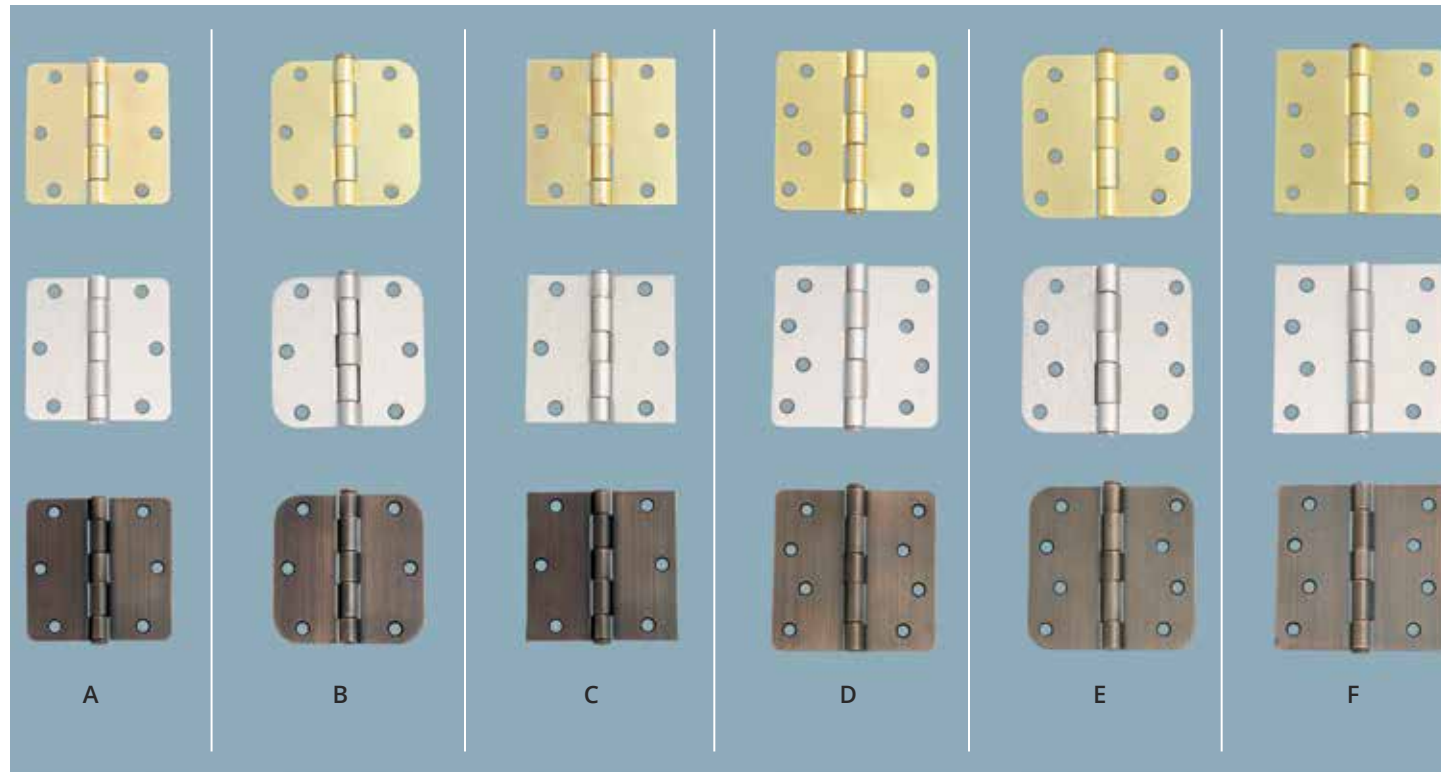

DOOR HARDWARE

HINGES | HARDWARE

Design House's expanded door hardware program combines the best selling door hardware items with our most popular finishes to give you matching designs throughout the home. Our TruMatch™ finishes ensure a true match across all Design House products. This small detail makes a big impact on the finished look of the home.

- mounting hardware included
- cabinet hardware available
- packed in cut cases for easy display at retail
- TruMatch™ finishes available

Hinges

finish	order code	box pack	list price each	finish	order code	box pack	list price each	finish	order code	box pack	list price each
<i>3 1/2" x 3 1/2" / 1/4" radius</i>				<i>3 1/2" x 3 1/2" / square</i>				<i>4" x 4" / 5/8" radius</i>			
A. satin brass	202440	50	$1.62	C. satin brass	202507	50	$1.62	E. satin brass	202564	50	$2.13
satin nickel	202457	50	1.99	satin nickel	202515	50	1.99	satin nickel	202572	50	2.44
oil rubbed bronze	202465	50	2.25	oil rubbed bronze	202523	50	2.25	oil rubbed bronze	202580	50	2.80
<i>3 1/2" x 3 1/2" / 5/8" radius</i>				<i>4" x 4" / 1/4" radius</i>				<i>4" x 4" / square</i>			
B. satin brass	202473	50	$1.62	D. satin brass	202531	50	$2.13	F. satin brass	202598	50	$2.13
satin nickel	202481	50	1.99	satin nickel	202549	50	2.44	satin nickel	202606	50	2.44
oil rubbed bronze	202499	50	2.25	oil rubbed bronze	202556	50	2.80	oil rubbed bronze	202614	50	2.80

Hardware

finish	order code	box pack	list price each	finish	order code	box pack	list price each	finish	order code	box pack	list price each
<i>3 1/8" Spring Door Stop</i>				<i>Jumbo Hinge Pin Door Stop</i>				<i>3" Double Hat & Coat Hook</i>			
A. polished brass	202267	75	$.83	D. polished brass	202416	50	$1.18	G. polished brass	202861	25	$1.17
satin nickel	202275	75	.90	satin nickel	202424	50	1.33	satin nickel	202879	25	1.31
oil rubbed bronze	202283	75	.98	oil rubbed bronze	202432	50	1.42	oil rubbed bronze	202887	25	1.45
<i>3" Cast Door Stop</i>				<i>Dome Door Stop</i>				<i>Drive In Ball Catch</i>			
B. polished brass	202291	50	$1.77	E. satin brass	204750	20	$4.32	H. satin nickel	204784	25	$5.08
satin nickel	202309	50	1.89	satin nickel	204735	20	4.80	oil rubbed bronze	204792	25	5.38
oil rubbed bronze	202317	50	2.06	oil rubbed bronze	204743	20	5.17				
<i>Hinge Pin Door Stop</i>				<i>Hollow Hinge Pin Door Stop</i>							
C. polished brass	202382	50	$.83	F. satin nickel	204776	50	$2.40				
satin nickel	202390	50	.90	oil rubbed bronze	204768	50	2.47				
oil rubbed bronze	202408	50	.98