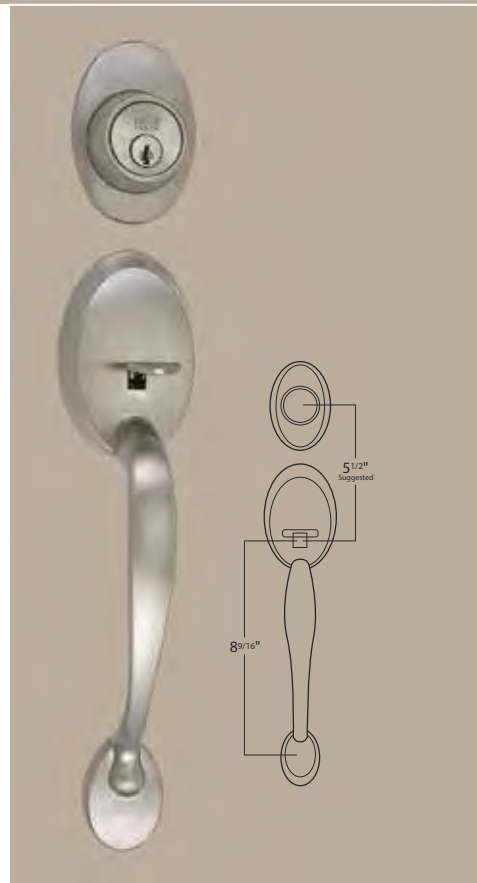

Coventry

inside trim	box pack	2-way latch order code	list price each	universal latch order code	list price each
<i>polished brass finish</i>					
Springdale	1	700559	$107.58	754481	$114.05
Scroll	1	512418	110.81	740894	117.47
Cambridge	1	753525	103.44	754523	109.65
Ball	1	780940	98.65	740902	104.58
Tulip	1	785824	94.85	740910	100.54
<i>antique brass finish</i>					
Cambridge	1	754994	$103.44		
<i>satin nickel finish</i>					
Delavan	1	702068	$111.75		
Springdale	1	700682	114.05	754499	$120.88
Scroll	1	783514	117.44	740308	124.49
Egg	1	750208	112.94	740928	119.71
Cambridge	1	753533	109.65	754549	116.22
Ball	1	783498	104.58	740936	110.85
Tulip	1	783506	100.55	754630	106.57
<i>oil rubbed bronze finish</i>					
Delavan	1	702050	$125.41		
Springdale	1	700567	127.95	754507	$135.64
Scroll	1	791699	131.80	740316	139.71
Egg	1	750232	124.24	741009	131.71
Cambridge	1	753566	120.61	754564	127.86
Ball	1	791681	115.04	741017	121.94
<i>brushed bronze finish</i>					
Springdale	1	702035	$134.36	702043	$135.65