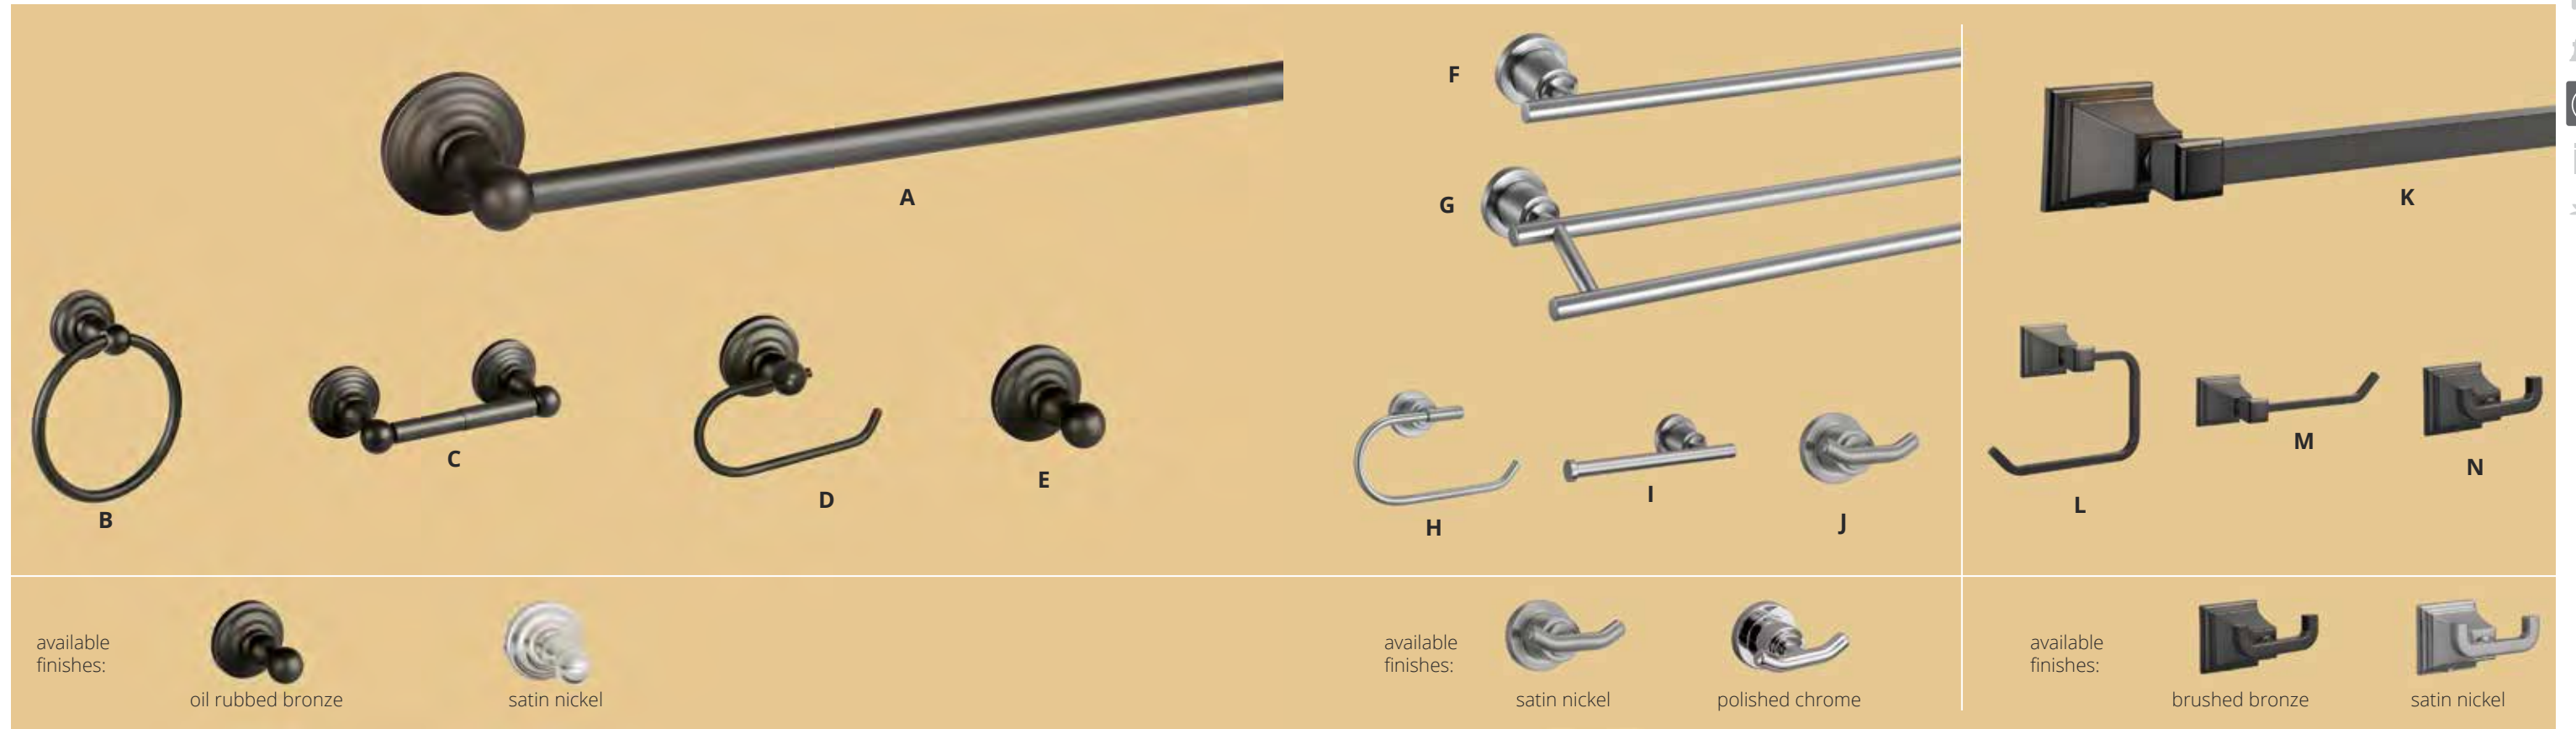

BATH ACCESSORIES

CALISTO | GENEVA | TORINO

Calisto Collection

order code	description	box pack	list price each	order code	description	box pack	list price each
<i>oil rubbed bronze finish</i>				<i>satin nickel finish</i>			
A. 538413	30" towel bar	6	$39.38	538348	30" towel bar	6	$36.47
538405	24" towel bar	6	35.69	538330	24" towel bar	6	33.05
538397	18" towel bar	6	33.92	538322	18" towel bar	6	31.41
B. 538421	towel ring	6	20.58	538355	towel ring	6	19.06
C. 538439	tp holder	6	25.34	538363	tp holder	6	23.48
D. 538447	euro tp holder	6	22.29	538371	euro tp holder	6	20.64
E. 538454	robe hook	6	14.14	538389	robe hook	6	13.11

Geneva Collection

order code	description	box pack	list price each
<i>satin nickel finish</i>			
F. 560300	24" towel bar	6	$39.31
G. 560326	24" double towel bar	6	68.40
H. 560367	towel ring	6	17.71
I. 560383	tp holder	6	22.67
J. 560342	double robe hook	6	12.57
<i>polished chrome finish</i>			
560292	24" towel bar	6	$37.44
560318	24" double towel bar	6	65.14
560359	towel ring	6	16.86
560375	tp holder	6	21.59
560334	double robe hook	6	11.97

Torino Collection

order code	description	box pack	list price each
<i>brushed bronze finish</i>			
K. 560417	24" towel bar	6	$59.44
L. 560474	towel ring	6	29.48
M. 560508	tp holder	6	31.32
N. 560441	double robe hook	6	16.80
<i>satin nickel finish</i>			
560409	24" towel bar	6	$51.06
560466	towel ring	6	26.50
560490	tp holder	6	21.53
560433	double robe hook	6	14.83