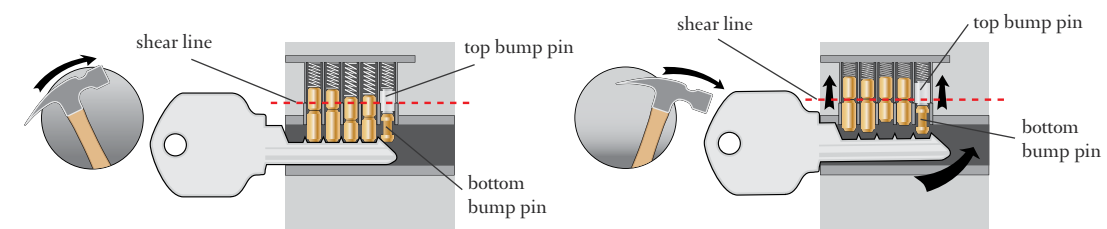

Features

Grade 2 and Grade 3 mechanical locks and electronic keypad locks available to meet all your building needs.

Mechanical locks feature reversible (non-handed) levers to make ordering and installation easy.

Custom keying to meet your specific needs - see page 105 for order codes and pricing.

Grade 3 latch options:

- 2-way adjustable latch
- universal (6-way) latch

PLUMBING

Certifications

CUPC compliant | NSF 61-9 compliant | ASME A112.18.1/CSA B125.1 compliant

Lead-free compliant faucets meet California AB1953, Vermont S-152 and Maryland HB 372 lead-reduction legislation.

ADA compliant faucets have a handle that is easy to grasp with one hand and, when properly installed, does not require pinching or twisting of the wrist to use.

WaterSense labeled faucets use 20% less water without sacrificing quality or performance.

Warranty

Lifetime Limited Warranty

Lifetime Limited Finish Warranty

Green Advantage

Builders need WaterSense labeled products to:

- meet green building standards
- earn LEED certification

Homeowners want WaterSense labeled products to:

- reduce water - use about 20% less water and perform as well or better than standard faucets
- save money - if all U.S. households installed water-efficient faucets and toilets, the country would save more than 3 trillion gallons of water and more than $18 billion dollars per year
- protect the environment and preserve the water supply for future generations

Builders and dealers need lead-free compliant products to:

- meet California, Vermont, and Maryland lead-reduction legislation

Homeowners want lead-free compliant products to:

- reduce their families’ exposure to lead in drinking water

Technology

Pressure-balanced valves on tub and shower faucets maintain a constant temperature even when the water pressure changes. This prevents the occurrence of both sudden scalding and extra cold water temperatures.

Washerless cartridges, used in washerless faucets, are plastic discs with holes that align to control the flow of water and eliminate leakage problems that result from worn washers.

Ceramic disc cartridges are wear-resistant ceramic plates with holes that align to let water flow or close to shut off water supply.

Plating finishes are designed and tested to withstand over 96 hours of salt spray and are guaranteed to give you years of trouble-free performance.

Hot water stops are adjustable to prevent thermal shock by restricting the faucet’s hot water output.

Air injection technology accelerates the water to create more water pressure with less water, thus improving the spray force using a minimal 2.0 GPM of water. In our tests, 30% less water was used with the air injection technology.