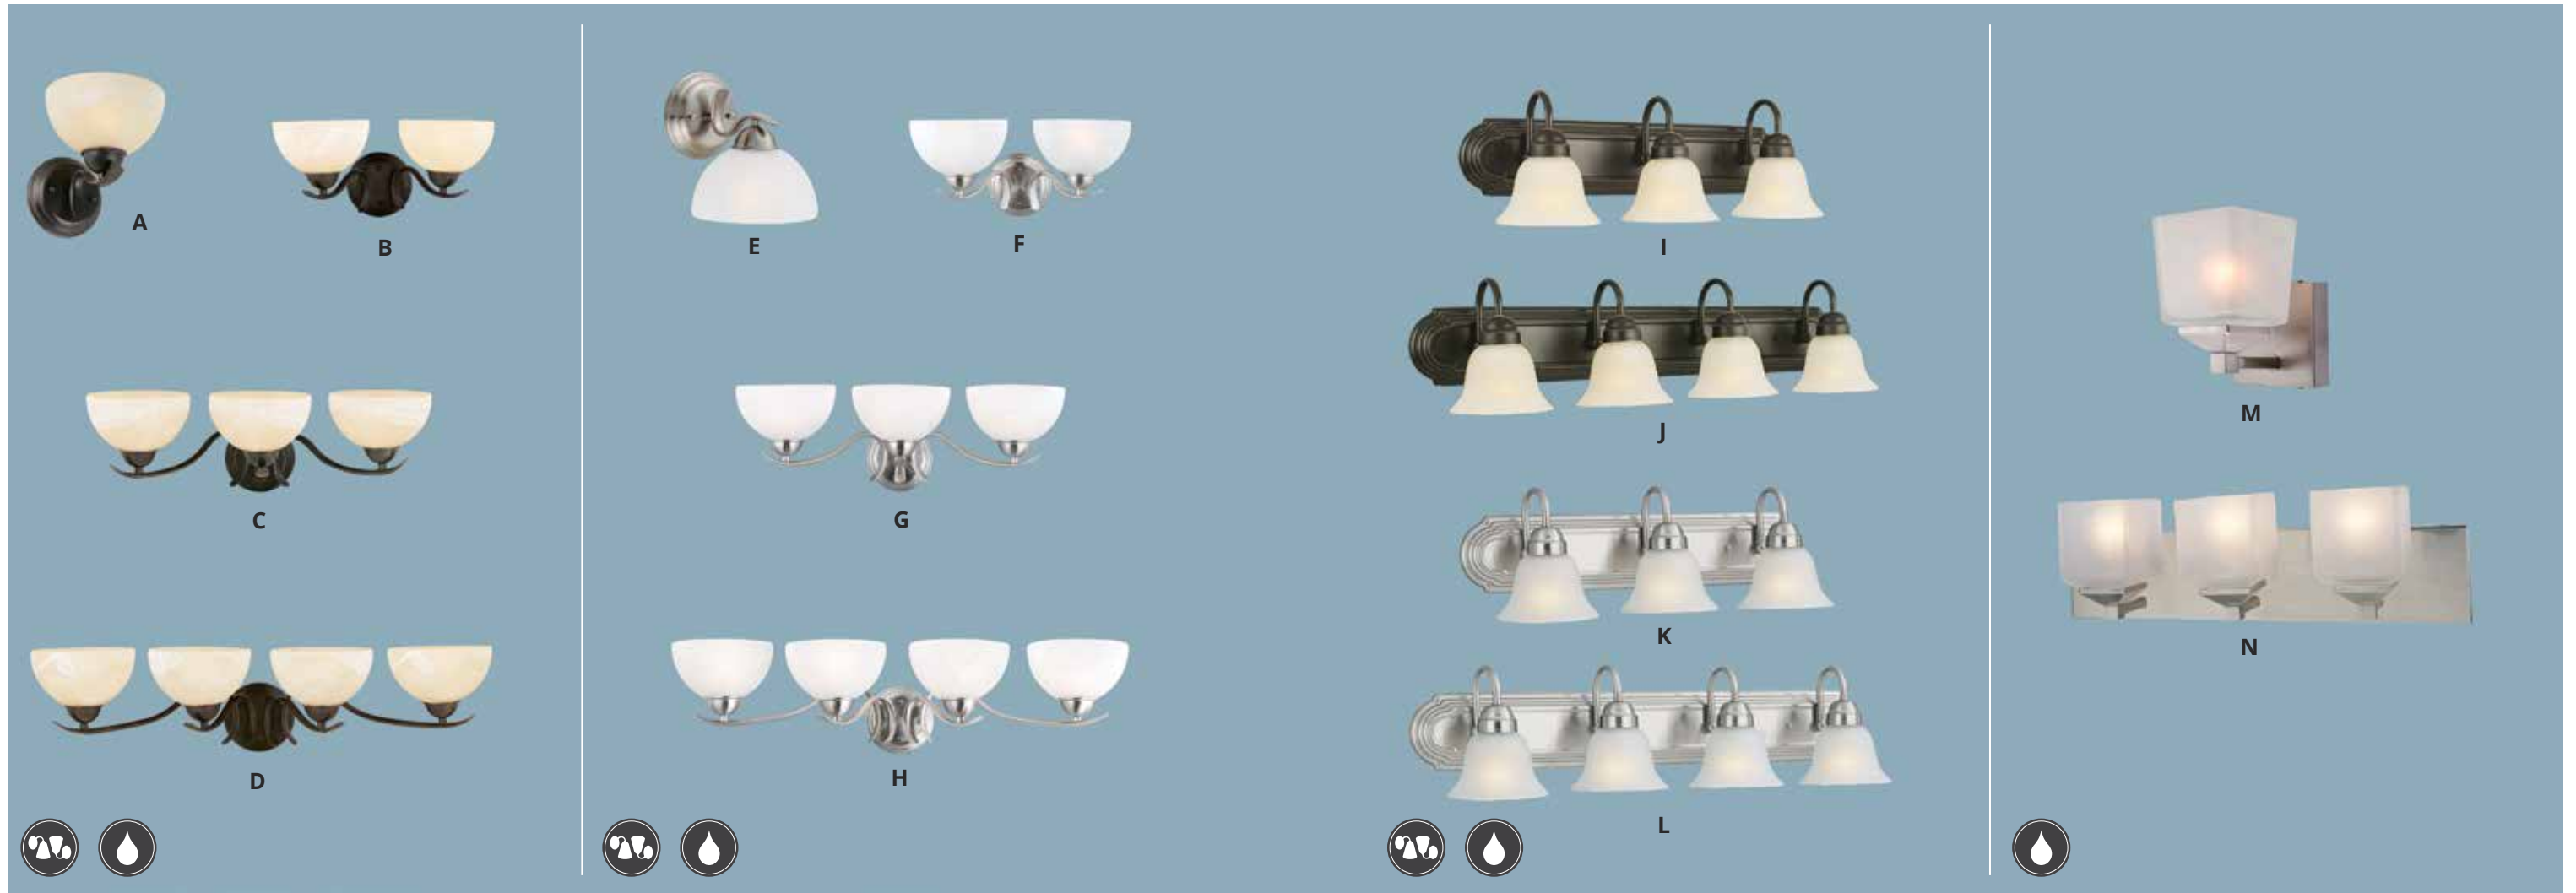

BATH LIGHTING

TREVIE | ALLANTE | SYRAH

order code	description	height	width	projection	lamping	box pack	list price each
<i>Trevie Collection - oil rubbed bronze finish with antique alabaster glass</i>							
A. 517441	1LT Wall Mount	8 1/2"	7"	8 1/4"	one 60W M base bulb	8	$39.57
B. 517458	2LT Wall Mount	8"	16"	8 1/4"	two 60W M base bulbs	4	58.45
C. 517466	3LT Vanity	7 1/2"	23"	9 1/2"	three 60W M base bulbs	1	98.73
D. 517474	4LT Vanity	8"	32"	9 1/2"	four 60W M base bulbs	1	118.92
<i>Trevie Collection - satin nickel finish with alabaster glass</i>							
E. 512517	1LT Wall Mount	8 1/2"	7"	8 1/4"	one 60W M base bulb	8	$39.57
F. 512509	2LT Wall Mount	8"	16"	8 1/4"	two 60W M base bulbs	4	58.45
G. 512541	3LT Vanity	7 1/2"	23"	9 1/2"	three 60W M base bulbs	1	98.73
H. 512558	4LT Vanity	8"	32"	9 1/2"	four 60W M base bulbs	1	118.92

order code	description	height	width	projection	lamping	box pack	list price each
<i>Allante Collection - oil rubbed bronze finish with frosted glass</i>							
I. 506618	3LT Vanity	7 1/2"	24 1/4"	7 1/2"	three 60W M base bulbs	1	$102.51
J. 506626	4LT Vanity	7 1/2"	30"	7 1/2"	four 60W M base bulbs	1	134.03
<i>Allante Collection - satin nickel finish with frosted glass</i>							
K. 506584	3LT Vanity	7 1/2"	24 1/4"	7 1/2"	three 60W M base bulbs	1	$99.35
L. 506592	4LT Vanity	7 1/2"	30"	7 1/2"	four 60W M base bulbs	1	127.72
<i>Syrah Collection - satin nickel finish with frosted float glass</i>							
M. 506477	1LT WallMount	6 1/2"	4 1/2"	6"	one 60W M base bulb	4	$40.95
N. 506493	3LT Vanity	6 3/4"	24"	6"	three 60W M base bulbs	1	97.75