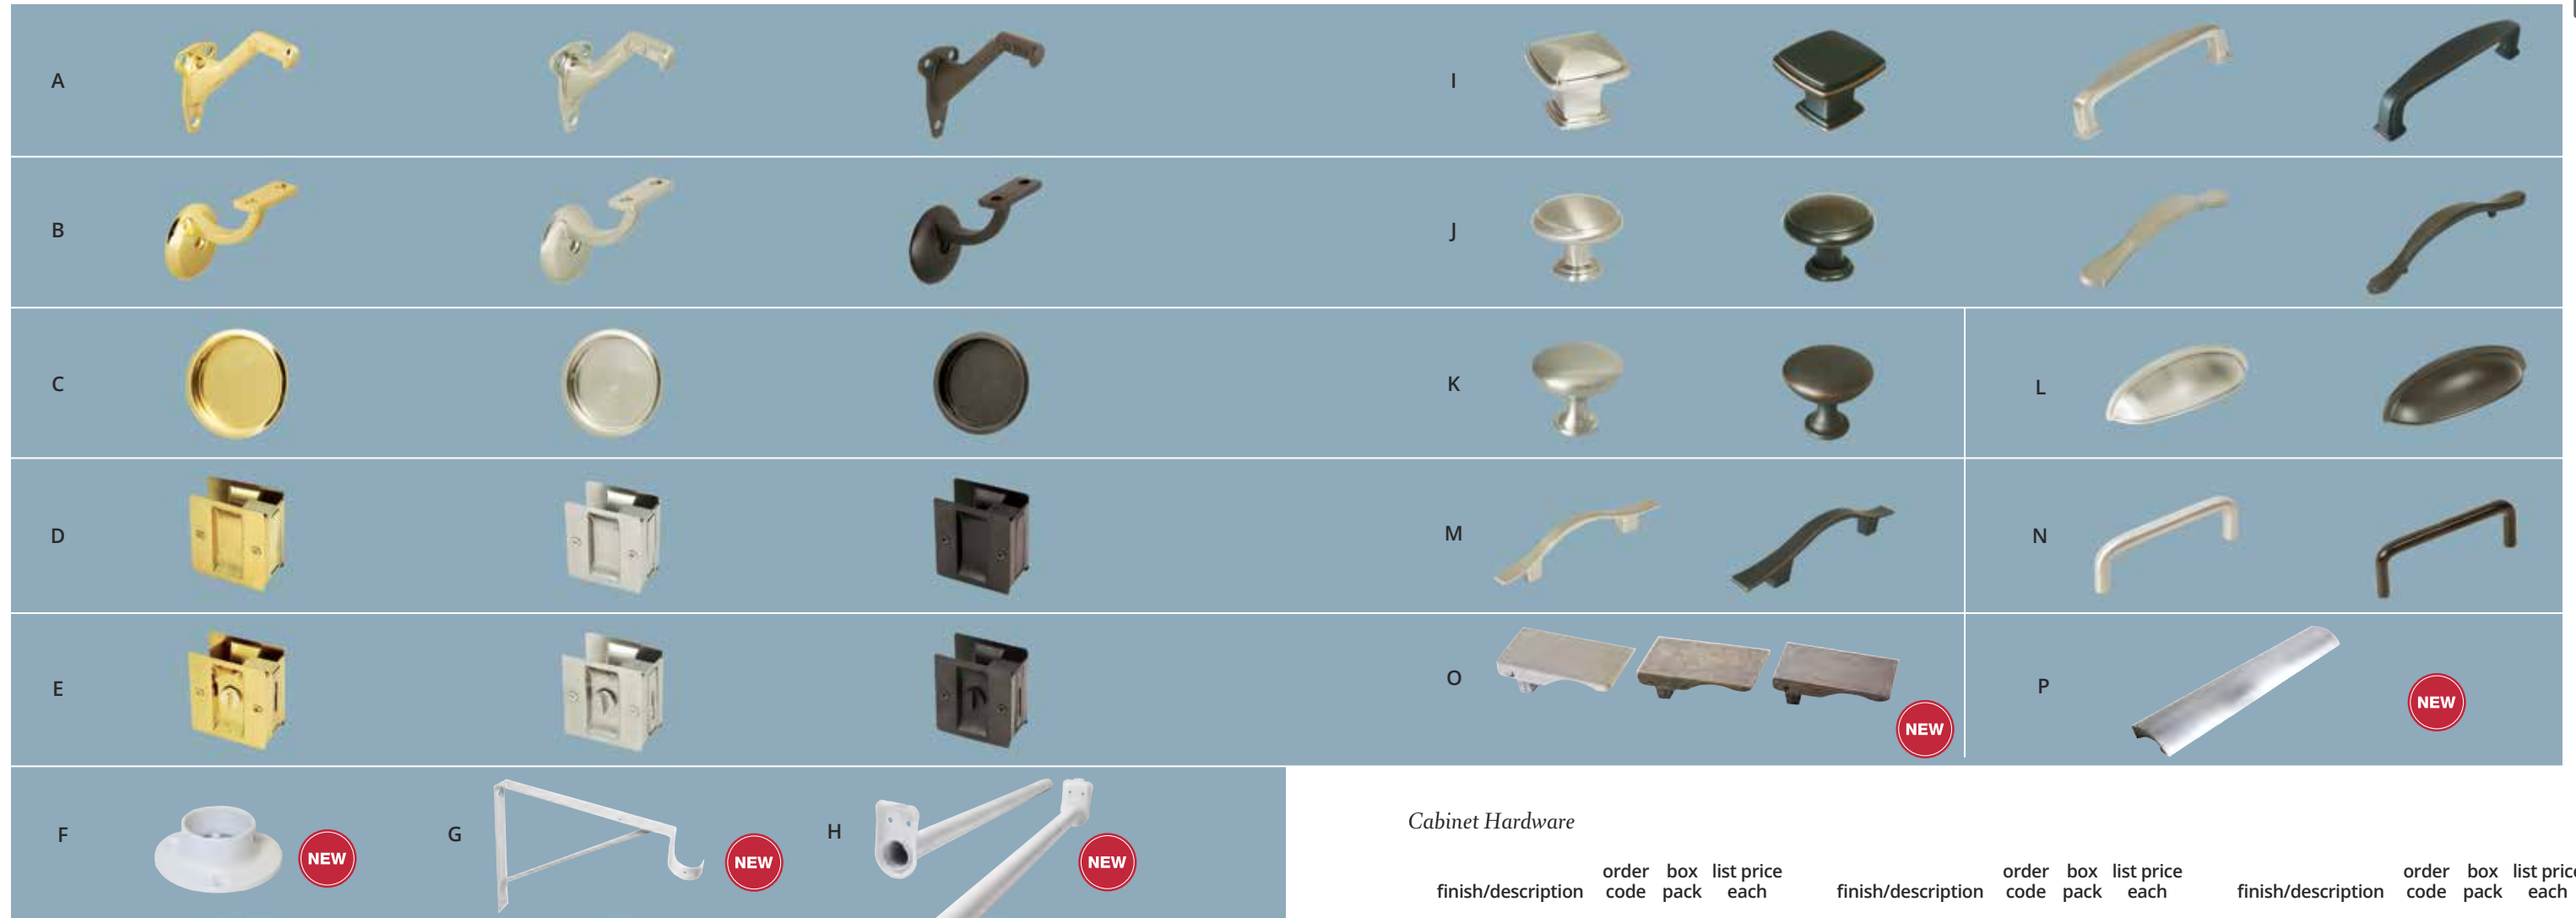

DOOR & CLOSET HARDWARE

DOOR/CLOSET | CABINET HARDWARE

Door/Closet Hardware

finish	order code	box pack	list price each	finish	order code	box pack	list price each	finish	order code	box pack	list price each
Standard Hand Rail Bracket				Pocket Door Passage				Closet Pole Socket 1^{3/8}"			
A. polished brass	202952	25	$3.13	D. polished brass	202804	10	$6.14	F. white	205773	25	$2.73
satin nickel	202960	25	3.48	satin nickel	202812	10	7.42				
oil rubbed bronze	202978	25	3.76	oil rubbed bronze	202820	10	7.97	Shelf Rod Bracket 1 1"			
Jumbo Hand Rail Bracket				Pocket Door Privacy				Adjustable Closet Rod			
B. polished brass	202630	10	$6.36	E. polished brass	202838	10	$7.42	H. white 30-48"	205823	10	$7.05
satin nickel	202648	10	7.01	satin nickel	202846	10	8.70	white 48-72"	205831	10	9.97
oil rubbed bronze	202655	10	7.51	oil rubbed bronze	202853	10	9.25	white 72-120"	205849	10	15.91
Closet Finger Pull 2^{1/8}"											
C. polished brass	202770	50	$.83								
satin nickel	202788	50	.92								
oil rubbed bronze	202796	50	1.25								

Cabinet Hardware

finish/description	order code	box pack	list price each	finish/description	order code	box pack	list price each	finish/description	order code	box pack	list price each
Park Avenue				Midtown				Verge			
I. SN knob	203323	20	$4.63	K. SN knob	203919	20	$3.48	O. brushed nickel	205708	25	$1.50
ORB knob	203984	20	5.04	ORB knob	203901	20	3.87	antique brass	205716	25	1.26
SN 96mm C-C pull	203273	20	5.03					antique pewter	205724	25	1.26
ORB 96mm C-C pull	203976	20	5.14	West Side				Cascade - 160mm C-C			
				L. SN 3" C-C pull	203893	20	$4.63	P. satin nickel	205732	25	$4.74
Victorian				ORB 3" C-C pull	203885	20	4.97				
J. SN knob	203349	20	$3.72	Metro							
ORB knob	203331	20	3.85	M. SN 3" C-C pull	203307	20	$2.77				
SN 3" C-C pull	204644	20	2.77	ORB 3" C-C pull	203968	20	3.11	Ardmoore			
ORB 3" C-C pull	203281	20	3.11	Ardmoore							
				N. SN 3" C-C pull	203935	20	$4.01				
				ORB 3" C-C pull	203927	20	4.37