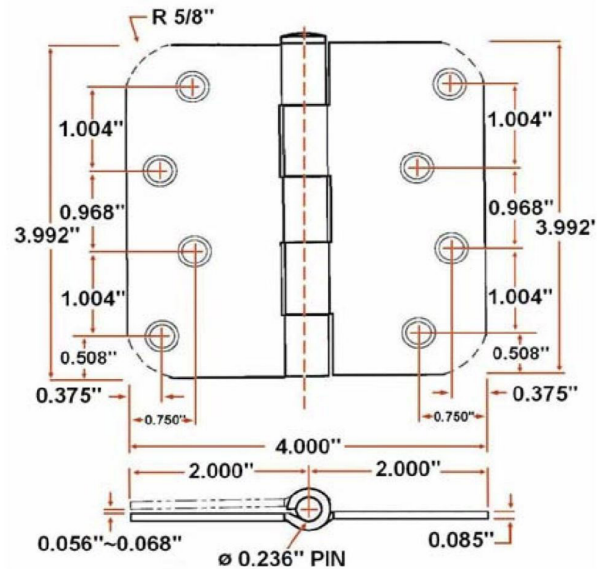

8-Hole 4" x 4", 5/8" Radius Door Hinge
Oil Rubbed Bronze

SPECIFICATIONS

MATERIAL CONSTRUCTION:	Steel
MOUNTING HARDWARE INCLUDED:	Yes
TOOLS NEEDED FOR INSTALLATION:	Screwdriver
ASSEMBLED DIMENSIONS:	4" H x 4" L x 0.09" D
ASSEMBLED WEIGHT:	0.51 lbs.
CROSS BORE:	N/A
CORNER RADIUS:	5/8"
PROJECTION:	N/A
HINGE TYPE:	Butt Hinge
NUMBER OF HOOKS:	N/A