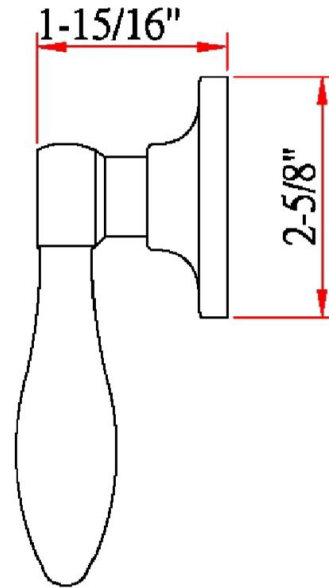

### Springdale Dummy Door Handle

Oil Rubbed Bronze

## SPECIFICATIONS

<b>MATERIAL CONSTRUCTION:</b>	Brass	<b>KEYWAY:</b>	N/A
<b>LOCK FUNCTION:</b>	Dummy	<b>REMOVABLE CORE:</b>	No
<b>DEADBOLT FUNCTION:</b>	N/A	<b>LATCH FACEPLATE I:</b>	N/A
<b>EXTERIOR MAX PROJECTION:</b>	1.94"	<b>LATCH BACKSET:</b>	N/A
<b>INTERIOR MAX PROJECTION:</b>	1.94"	<b>LATCH TYPE:</b>	N/A
<b>KOB VS. LEVER:</b>	Lever	<b>LATCHBOLT THROW DISTANCE:</b>	N/A
<b>KNOB DIMENSIONS:</b>	N/A	<b># PINS IN CYLINDER:</b>	N/A
<b>LEVER LENGTH:</b>	3.67"	<b>ANTI-BUMP PIN INSTALLED:</b>	N/A
<b>ROSE DIMENSIONS:</b>	2.63" H x 2.63" W x 2.63" D	<b># KEYS INCLUDED:</b>	N/A
<b>ROSETTE / ESCUTCHEON SHAPE:</b>	Round	<b>SPINDLE TYPE:</b>	Other
<b>CROSS BORE:</b>	2.13"	<b>MOUNTING HARDWARE INCLUDED:</b>	Yes
<b>EDGE BORE:</b>	1"	<b>TOOLS NEEDED FOR INSTALLATION:</b>	Phillips Screwdriver
<b>HANDING:</b>	Reversible	<b>ASSEMBLED WEIGHT:</b>	0.55 lbs.
<b>REKEYABLE?:</b>	No		