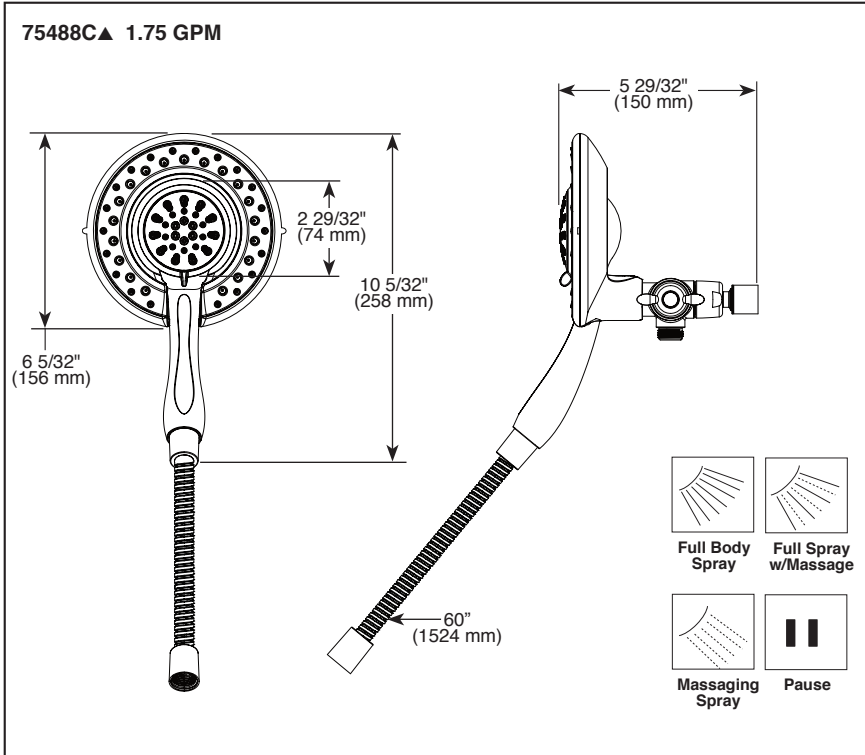

75488C▲

Submitted Model No.: _____

Specific Features: _____

▲ Designate proper finish suffix

see what Delta can do™

IN2ITION®

- 2-In-1 Shower
- 4-Spray Setting Hand Shower

FEATURES:

- Touch-Clean® Nozzles

STANDARD SPECIFICATIONS:

- Maximum 1.75 gpm at 80 psi, 6.6 L/min @ 550 kPa
- Integrated hand shower docks securely into shower head when not in use
- Operate hand shower, shower head or use both at the same time
- 3-way diverter activates sprays
- 60" (1524 mm) stainless steel hose
- Shower with 4 spray settings - pause is a non-positive shut-off
- Adjustable shower arm mounting hands-free showering