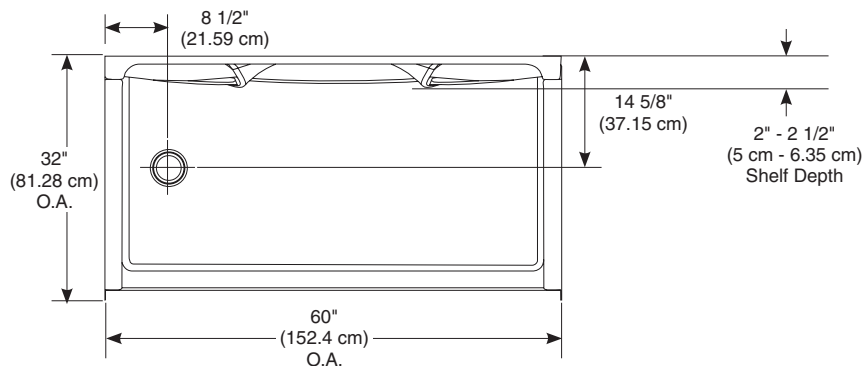

see what Delta can do™

CLASSIC 400 60" X 32" SHOWER

- 40104 3-Piece Shower Wall Set
- 40094L/R Left or Right Drain Shower Base
- Made with ProCrylic™ high-gloss acrylic
- Textured Bottom
- Direct-to-Stud Installation
- 10 Year Limited Residential Warranty
- 1 Year Limited Commercial Warranty

COLOR/FINISH

- White

COMPLIES WITH:

- CSA B45.5/IAPMO Z124

GREENGUARD Certified products are certified to GREENGUARD standards for low chemical emissions into indoor air during product usage. For more information, visit ul.com/gg