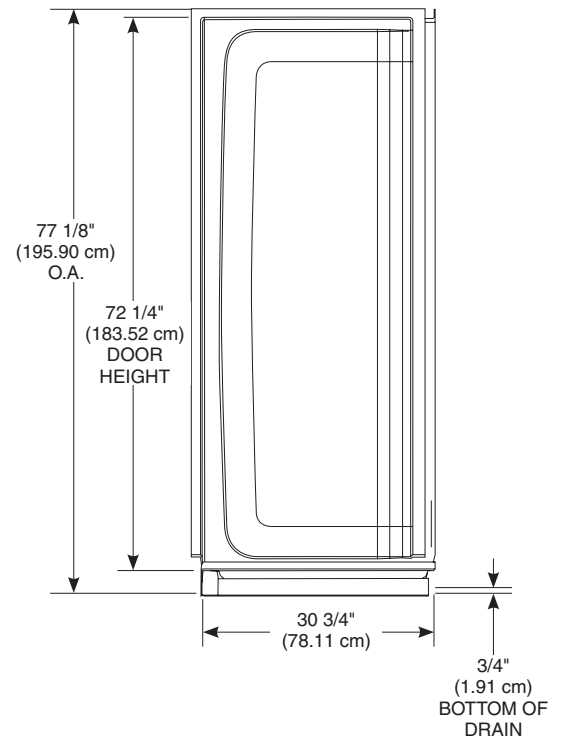

see what Delta can do™

CLASSIC 400 60" X 32" SHOWER

- 40104 3-Piece Shower Wall Set
- 40094L/R Left or Right Drain Shower Base
- Made with ProCrylic™ high-gloss acrylic
- Textured Bottom
- Direct-to-Stud Installation
- 10 Year Limited Residential Warranty
- 1 Year Limited Commercial Warranty

COLOR/FINISH

- White

COMPLIES WITH:

- CSA B45.5/IAPMO Z124

GREENGUARD Certified products are certified to GREENGUARD standards for low chemical emissions into indoor air during product usage. For more information, visit ul.com/gg