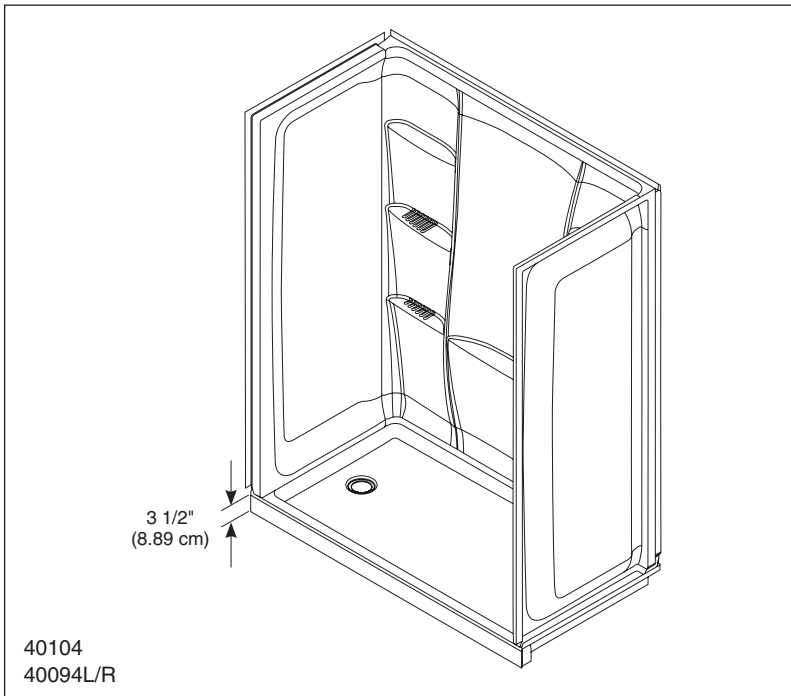

see what Delta can do™

CLASSIC 400 60" X 32" SHOWER

- 40104 3-Piece Shower Wall Set
- 40094L/R Left or Right Drain Shower Base
- Made with ProCrylic™ high-gloss acrylic
- Textured Bottom
- Direct-to-Stud Installation
- 10 Year Limited Residential Warranty
- 1 Year Limited Commercial Warranty

COLOR/FINISH

- White

COMPLIES WITH:

- CSA B45.5/IAPMO Z124

GREENGUARD Certified products are certified to GREENGUARD standards for low chemical emissions into indoor air during product usage. For more information, visit ul.com/gg