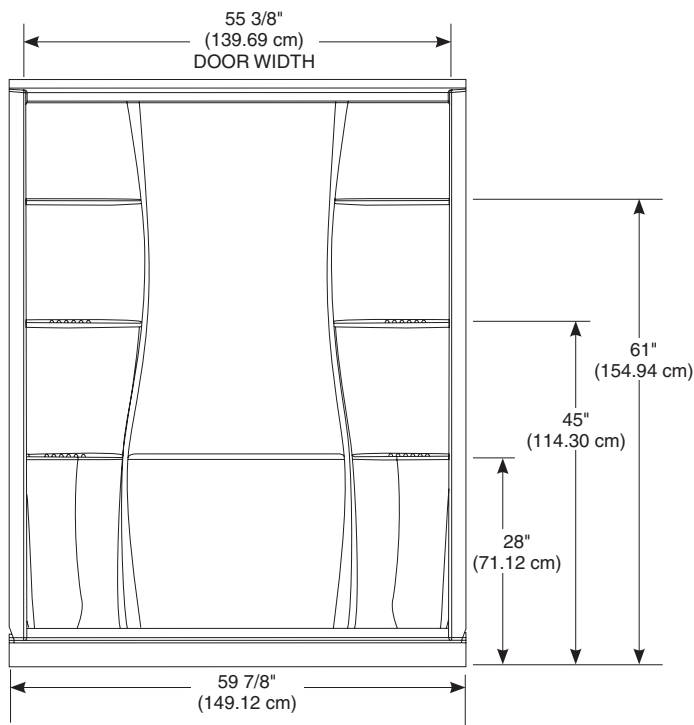

see what Delta can do™

CLASSIC 400 60" X 32" SHOWER

- 40104 3-Piece Shower Wall Set
- 40094L/R Left or Right Drain Shower Base
- Made with ProCrylic™ high-gloss acrylic
- Textured Bottom
- Direct-to-Stud Installation
- 10 Year Limited Residential Warranty
- 1 Year Limited Commercial Warranty

COLOR/FINISH

- White

COMPLIES WITH:

- CSA B45.5/IAPMO Z124

GREENGUARD Certified products are certified to GREENGUARD standards for low chemical emissions into indoor air during product usage. For more information, visit ul.com/gg