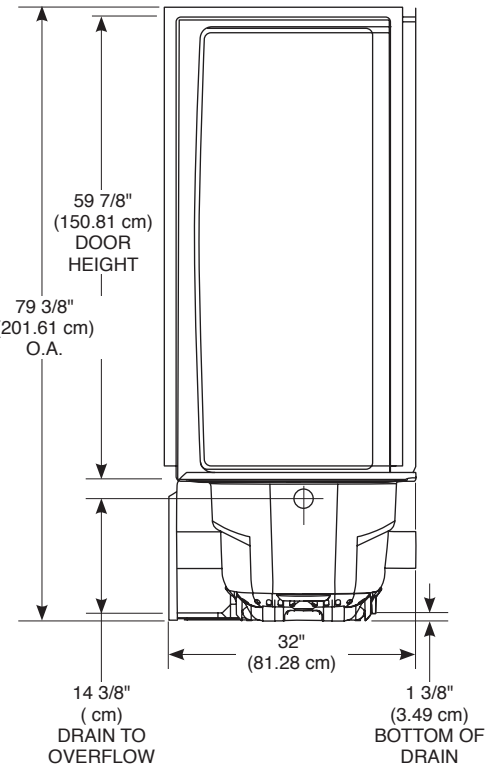

CLASSIC 400 60" X 32" BATHTUB SHOWER

- 40044 3-Piece Wall Set
- 40034L/R Left or Right Drain Bathtub
- Made with High-Gloss ProCrylic™ Material
- Textured Bottom
- Direct-to-Stud Installation
- 10 Year Limited Residential Warranty
- 1 Year Limited Commercial Warranty

COLOR/FINISH

- White

COMPLIES WITH:

- CSA B45.5/IAPMO Z 124

Submitted Model No.: _____

Specific Features: _____

55 E 111th Street, Indianapolis, Indiana 46280
350 South Edgeware Road, St. Thomas, ON N5P 4L1
© 2016 Masco Corporation of Indiana