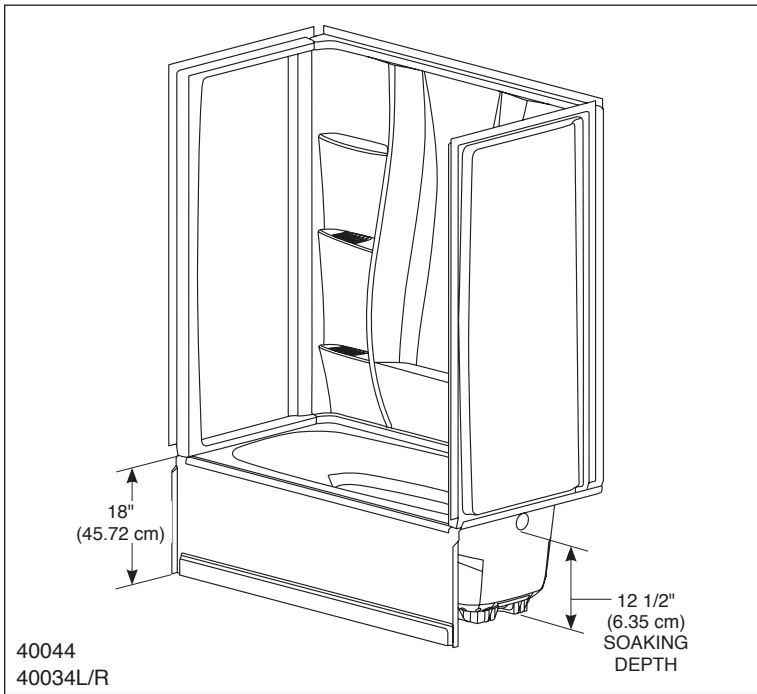

CLASSIC 400 60" X 32" BATHTUB SHOWER

- 40044 3-Piece Wall Set
- 40034L/R Left or Right Drain Bathtub
- Made with High-Gloss ProCrylic™ Material
- Textured Bottom
- Direct-to-Stud Installation
- 10 Year Limited Residential Warranty
- 1 Year Limited Commercial Warranty

COLOR/FINISH

- White

COMPLIES WITH:

- CSA B45.5/IAPMO Z 124

Submitted Model No.: _____

Specific Features: _____

55 E 111th Street, Indianapolis, Indiana 46280
350 South Edgeware Road, St. Thomas, ON N5P 4L1
© 2016 Masco Corporation of Indiana