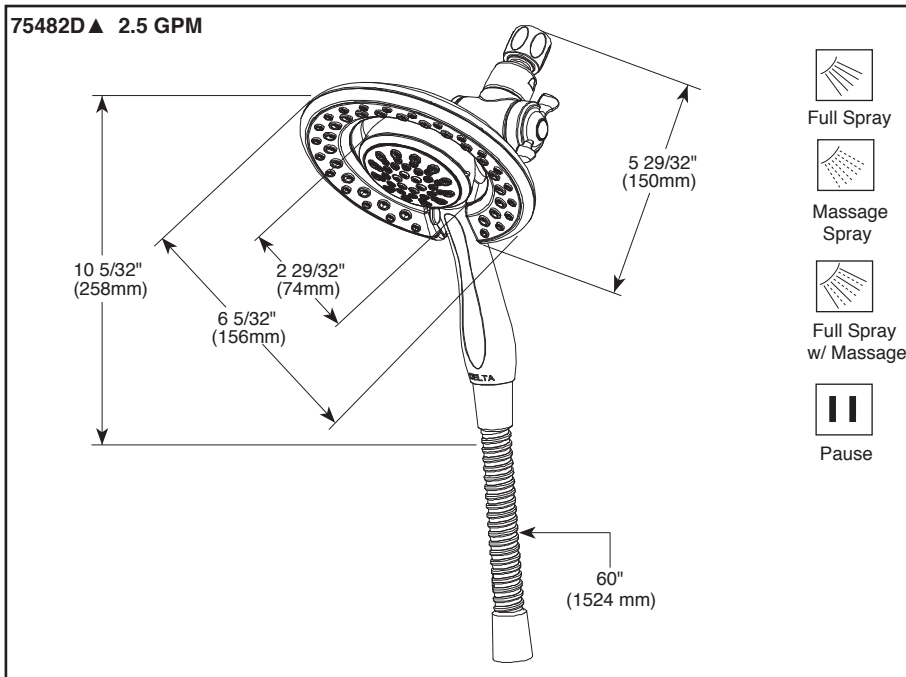

75482D ▲

Submitted Model No.: _____

Specific Features: _____

see what Delta can do™

IN2ITION®

- 2-In-1 shower
- 4-spray settings handshower/showerhead

FEATURES:

- Touch-Clean® Nozzles

STANDARD SPECIFICATIONS:

- Integrated handshower docks securely into showerhead when not in use
- Operate hand shower, showerhead or use both at the same time
- 3-way diverter activates sprays
- 60" (1524 mm) metal hose
- 6" fixed showerhead with extra-wide spray
- Maximum 2.5 gpm @ 80 psi, 9.5 L/min @ 550 kPa