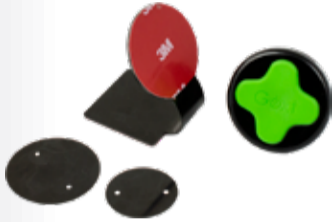

Phone Holders - Dash / Windshield Mount

Magnetic

23453

- Industrial magnet with silicone grip
- Flush mount or bracket mount options
- 2 per inner