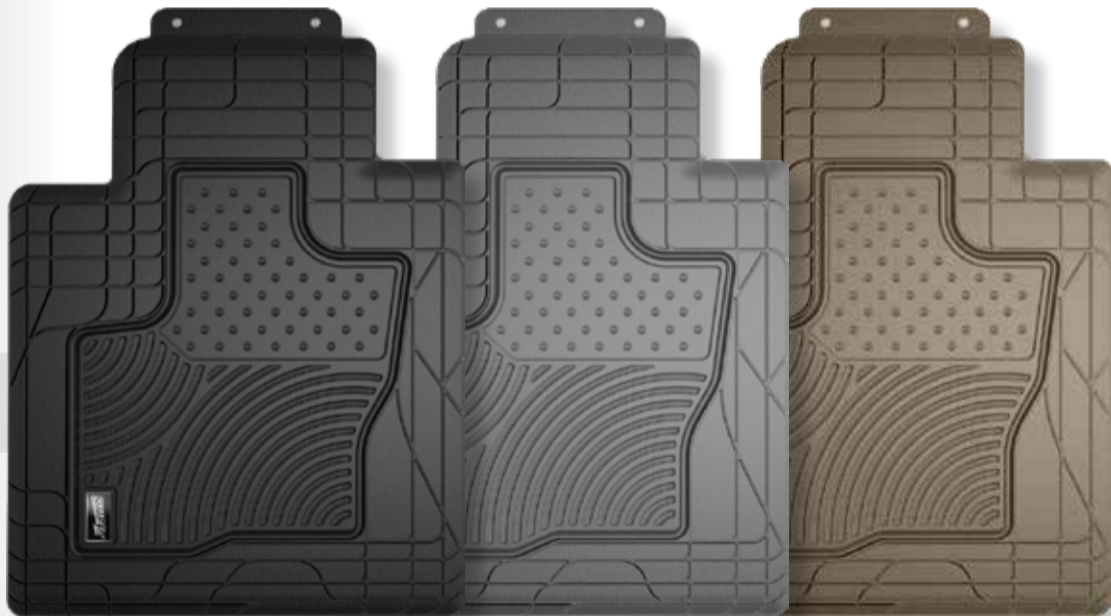

SmartFit™ Car 4-piece Rubber

79924 - Black 

79925 - Grey 

79926 - Tan 

ENGINEERED TO FIT:

CARS

- Includes (2) Front and (2) Rear Mats
- 3 per inner

SmartFit™ SUV 4-piece Rubber

79927 - Black 

79928 - Grey 

79929 - Tan 

ENGINEERED TO FIT:

SUV'S & CROSSOVERS

- Includes (2) Front and (2) Rear Mats
- 3 per inner

SmartFit™ Truck 3-piece Rubber

79930 - Black 