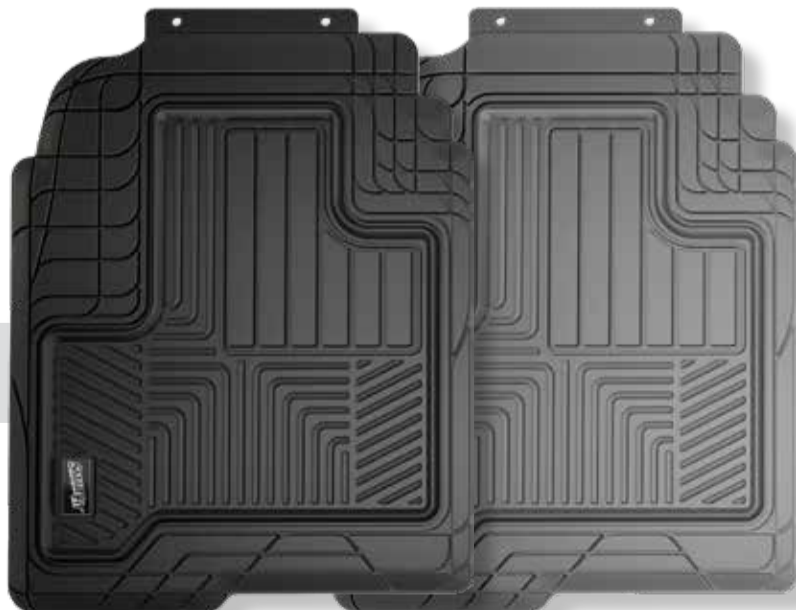

SmartFit™ Car 4-piece Rubber

79924 - Black 

79925 - Grey 

79926 - Tan 

ENGINEERED TO FIT:

CARS

- Includes (2) Front and (2) Rear Mats
- 3 per inner

SmartFit™ SUV 4-piece Rubber

79927 - Black 

79928 - Grey 

79929 - Tan 

ENGINEERED TO FIT:

SUV'S & CROSSOVERS

- Includes (2) Front and (2) Rear Mats
- 3 per inner

SmartFit™ Truck 3-piece Rubber

79930 - Black 

79931 - Grey 

ENGINEERED TO FIT:

TRUCKS

- Includes (2) Front Mats and (1) Full Rear Runner
- 3 per inner

SMARTFIT™ CARPET MATS

- High Density Carpet
- Simple 3-Step Online Instructions for a Customized Fit
- Non-Slip Carpet Grip Backing