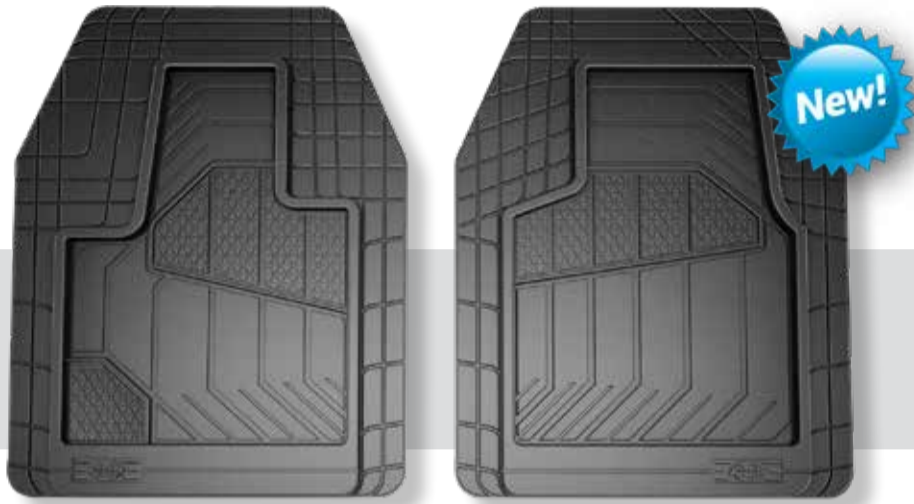

MAX COVERAGE

80103 - Black

- Oversized for maximum floor coverage
- Deep tray design traps dirt, water and snow
- Rear runner can be used as 1-piece or 3-pieces
- Includes (2) Front Mats and (1) Runner Mat
- 3 per inner