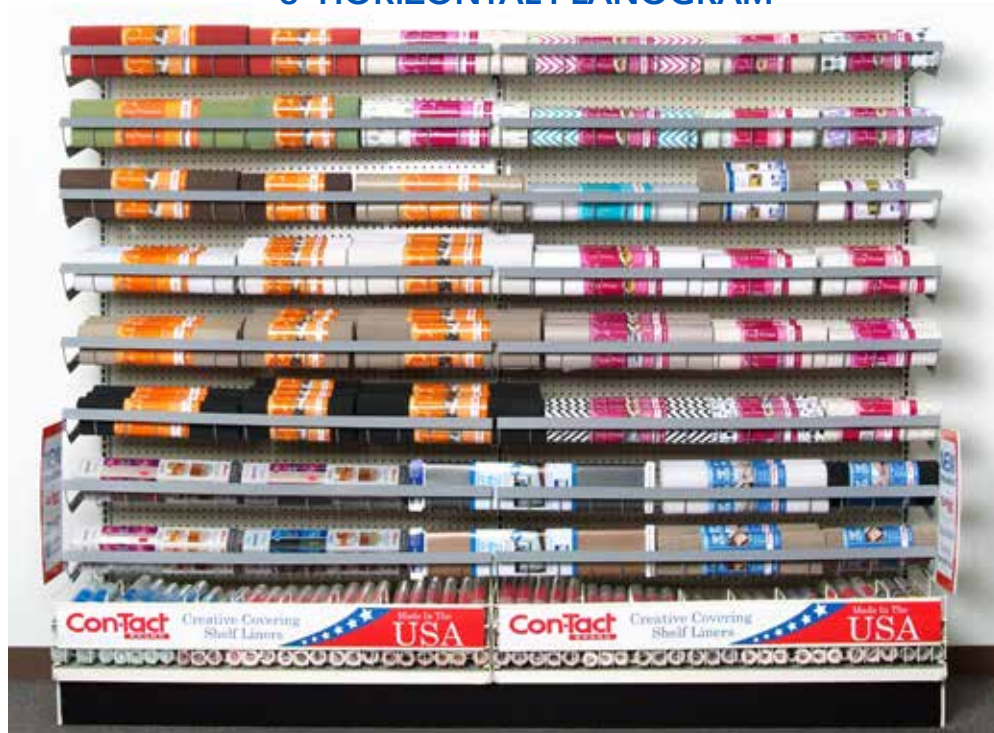

Whisper
Sea Breeze Scent

SCL-C6R12-06 18 in. x 24 in.

Modern
Cedar Scent

SCL-C6R14-06 18 in. x 24 in.

Flower Field
Floral Bouquet Scent

SCL-C6R16-06 18 in. x 24 in.

SCENTED SHELF LINER NON-ADHESIVE

DISPLAYS-WIRE

From wire shelving to corrugate power panels, we can provide top quality merchandising solutions for any product or space.

- Racks are constructed from high quality steel
- Reinforced for stability
- Soft sheer finish highlights products
- Ample space for binstrips and signage

8' HORIZONTAL PLANOGRAM

4' VERTICAL PLANOGRAM

- Creative shelf talkers and binstrips call attention to new products and innovation

DISPLAYS-CORRUGATE

ADHESIVES

- **Con-Contact® Brand's** pre-printed power panel for 18" x 24' Adhesives
- Holds 14 rolls