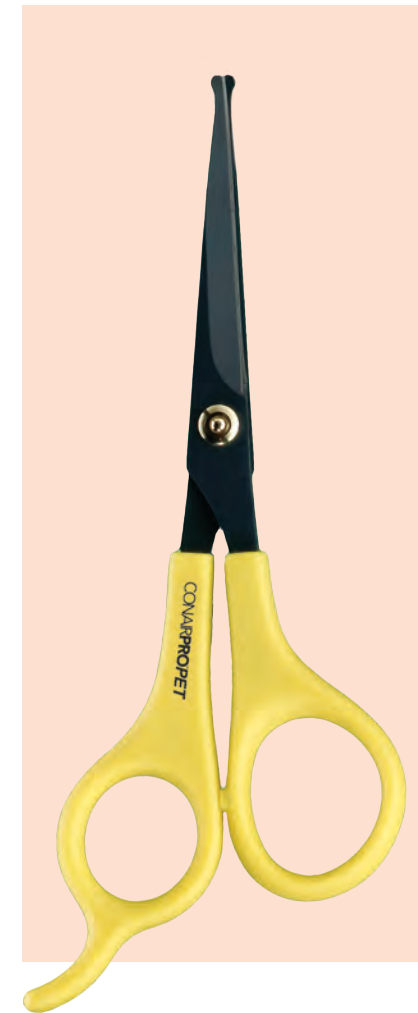

PGFSH5
5" Shears:
Small dogs and cats. Used for small-area cutting such as ears, paws, nose and claw areas.
UPC: 0 74108 41998 9
Case Quantity: 12