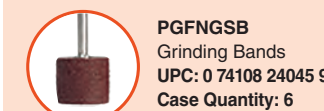

PGFNGB
Grinding Bands
UPC: 0 74108 24045 9
Case Quantity: 6

Additional replacements sold separately