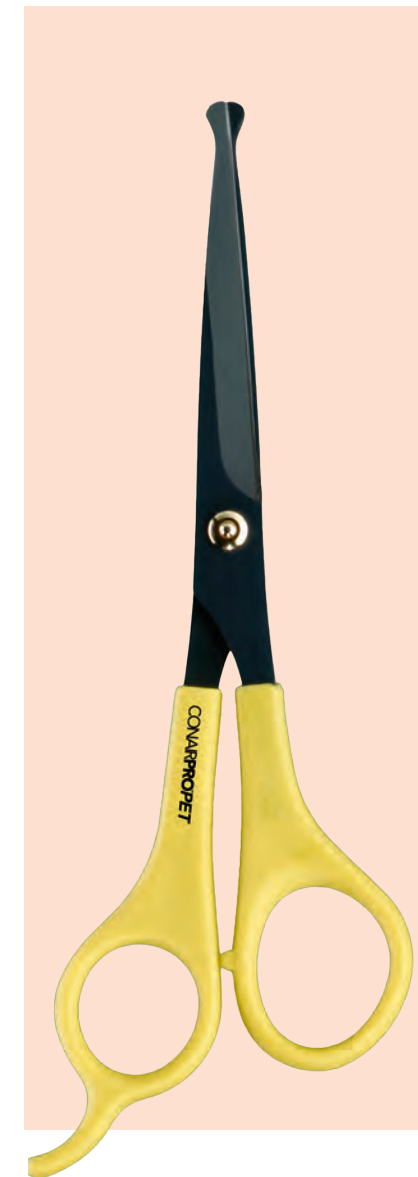

PGFSH6
6" Shears:
Medium to large-size dogs. Used for ears, paws, nose and claw areas.
UPC: 0 74108 42048 0
Case Quantity: 12