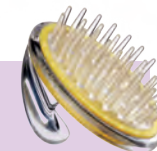

PGFPISMB

Shampoo Massage Brush
During shampooing, thick bristles gently massage and stimulate the coat for healthy-looking, shiny fur. The bristles work to distribute pet-care products evenly through the coat. Also works great when used to massage your pet.
UPC: 0 74108 42035 0
Case Quantity: 12

PGFPICC

Curry Comb
Rubber fingers gently clean and massage sensitive skin areas. The comb removes dirt and debris while catching loose fur. The result is a clean, well-groomed pet.
UPC: 0 74108 42037 4
Case Quantity: 12