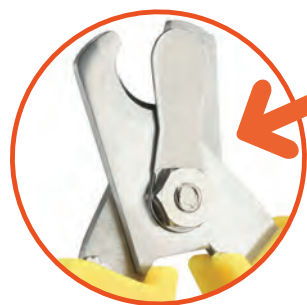

Built-In Safety Guard!