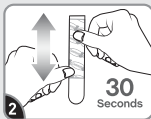

## IMPORTANT

Failure to follow instructions carefully may cause damage. Save instructions or visit [command.com](http://command.com)

17026CLR  
[command.com](http://command.com)

## APPLY

**1** Best for smooth surfaces. Clean with isopropyl rubbing alcohol\*. Do not use household cleaners.

**2** Remove black liner. Apply strip to wall. Press entire strip firmly for 30 sec.

**3** Remove blue liner. Press clip to strip firmly for 30 sec. Wait **1 HOUR** before use.