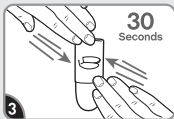

## IMPORTANT

Failure to follow instructions carefully may cause damage. Save instructions or visit [command.com](http://command.com)

17026CLR  
[command.com](http://command.com)

## APPLY

**1** Best for smooth surfaces. Clean with isopropyl rubbing alcohol\*. Do not use household cleaners.

**2** Remove black liner. Apply strip to wall. Press entire strip firmly for 30 sec.

**3** Remove blue liner. Press clip to strip firmly for 30 sec. Wait **1 HOUR** before use.