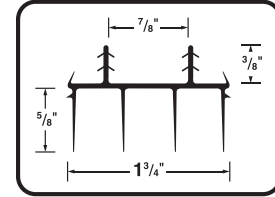

WS31204 DOOR BOTTOM VINYL 35-3/4" BROWN 6

L-Shaped Door Bottom w/Drip Cap

L-shaped door bottom with drip cap, fits both 1-3/8" and 1-3/4" doors. Seals between bottom of door and threshold to block out air and moisture. Slotted fastener holes allow easy installation and adjustment.