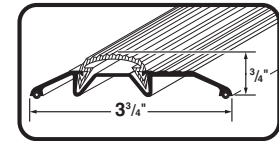

ALUMINUM THRESHOLDS W/VINYL SEAL

Deluxe Low Threshold w/Vinyl Seal

A deluxe low threshold available in premium finishes. Heavy extruded aluminum design with replaceable vinyl insert. Vinyl caulking feet seal bottom of threshold.

WIDTH 3-3/4" – HEIGHT 3/4"

WS31249   THRESHOLD 36"   ALUMINUM   6