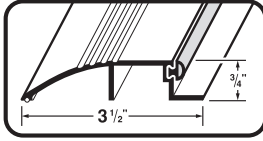

BUMPER THRESHOLDS FOR OUTSWING DOORS

Low Bumper Threshold – 3/4"

Quality extruded aluminum threshold with replaceable vinyl inserts. Vinyl caulking strips under legs.

WIDTH 3-1/2" – HEIGHT 3/4"

WS31248 THRESHOLD 36"

ALUMINUM

6