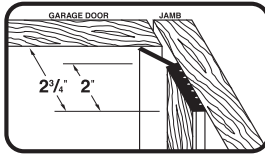

WS31151	GARAGE DOOR INSULATION KIT (SINGLE CAR) 22" X 40'	WHITE/SILVER	2
---------	---	--------------	---

GARAGE DOOR WEATHERSTRIP

Dual Vinyl Garage Door Seal for Top & Sides

Flexible vinyl seal formed with firm vinyl base to provide an excellent garage door weatherstrip. Nail around garage door to seal out air, moisture and dust. Can be painted to match trim.