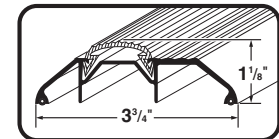

Deluxe High Threshold w/Vinyl Seal

A deluxe high threshold available in premium finishes. Heavy extruded aluminum design with replaceable vinyl insert. Vinyl caulking feet seal bottom of threshold.

WIDTH 3-3/4" – HEIGHT 1-1/8"

WS31250   THRESHOLD 36"   ALUMINUM   6