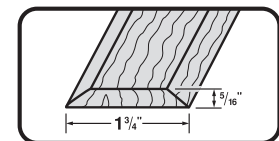

WIDTH 3-3/4" – HEIGHT 1-1/8"

WS31250 THRESHOLD 36" ALUMINUM 6

HARDWOOD THRESHOLDS

1-3/4" Flat Hardwood Threshold

Hardwood.

WIDTH 1-3/4" – HEIGHT 5/16"

WS31242 THRESHOLD HARDWOOD FLAT 1-3/4" X 5/16" X 36" UNFINISHED 6