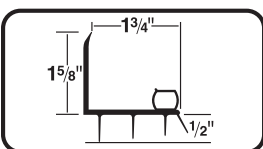

Replacement Door Bottom w/Vinyl Fins

Fits most brands of entry doors.

FITS MOST 1-3/4" STEEL OR WOOD DOORS

WS31205	DOOR BOTTOM 36"	WHITE	6