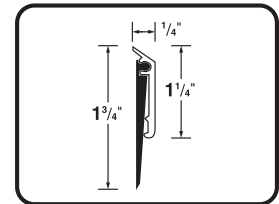

WS31228	ALUMINUM THRESHOLD 36"	GRAY	6
---------	------------------------	------	---

ULTRA COMMERCIAL DOOR BOTTOMS & SWEEPS

Commercial Grade Door Sweep

DB006

1-1/4" door sweep. EPDM rubber insert.

WS31194	DOOR SWEEP 36"	MILL	6
---------	----------------	------	---