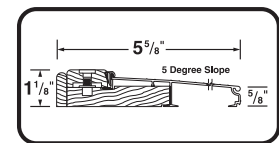

ULTRA RESIDENTIAL PREHUNG/MILLWORK – SILLS

Adjustable Aluminum & Hardwood Sills – Inswing

TH394

1-1/8" x 5-5/8" aluminum & hardwood adjustable sill. Adjustment to 1-3/8" - slope 5 degrees.

WS31241	THRESHOLD ADJUSTABLE HARDWOOD 36"	ALUMINUM	6