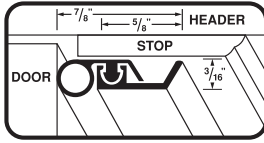

Bulb Style Door Bottom

WS31219 BULB STYLE DOOR BOTTOM WHITE 6

WEATHERSTRIP, THRESHOLDS & DOOR ACCESSORIES

ITEM# DESCRIPTION COLOUR PACK QTY

RIGID DOOR JAMB WEATHERSTRIP KITS

Universal Door Jamb Weatherstrip Kit