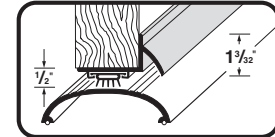

PREMIUM FINISH

WS31207 DOOR BOTTOM/DRIP CAP 36" WHITE 6