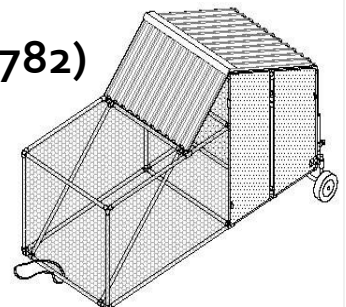

To order call 1-877-SNAP-PVC (877-762-7782)
M-F, 9AM-5PM PST
or e-mail sales@snapclamp.com.