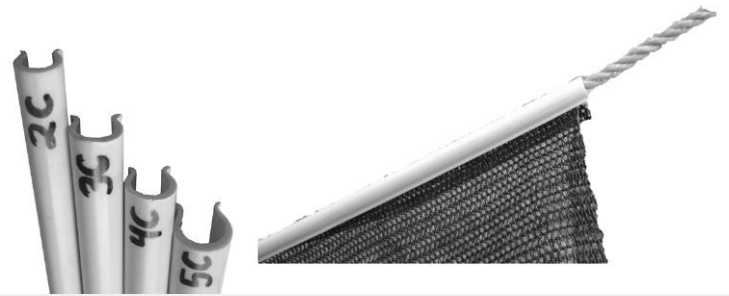

EZ-Snap Clamps™ Lighter grip. Easier to get on and off.

Item#	Description	NEW	Retail Per Piece	Wholesale Pack Per Piece	# of Pieces Per Pack
<u>01-EZ</u>	Light Grip Snap Clamp ABS – 4 foot X ½ inch		$2.64/pc	$1.75	25
<u>02-EZ</u>	Light Grip Snap Clamp ABS – 4 foot X ¾ inch		$3.40/pc	$2.26	25
<u>03-EZ</u>	Light Grip Snap Clamp ABS – 4 foot X 1 inch		$4.71/pc	$3.12	25
<u>04-EZ</u>	Light Grip Snap Clamp ABS – 4 foot X 1¼ inch		$7.13/pc	$4.73	25
<u>05-EZ</u>	Light Grip Snap Clamp ABS – 4 foot X 1½ inch		$8.25/pc	$5.47	25
<u>11-EZ</u>	Light Grip Snap Clamp ABS – 4 inch X ½ inch		$0.33/pc	$0.22	100
<u>12-EZ</u>	Light Grip Snap Clamp ABS – 4 inch X ¾ inch		$0.39/pc	$0.26	100
<u>13-EZ</u>	Light Grip Snap Clamp ABS – 4 inch X 1 inch		$0.49/pc	$0.33	100
<u>14-EZ</u>	Light Grip Snap Clamp ABS – 4 inch X 1¼ inch		$0.70/pc	$0.46	100
<u>15-EZ</u>	Light Grip Snap Clamp ABS – 4 inch X 1½ inch		$0.78/pc	$0.51	100

Cable Clamps™ **NEW**

For attaching flexible materials to cables, ropes, etc.

Item #	Description	Retail Per Piece	Wholesale Pack Per Piece	# of Pieces Per Pack
<u>1C-2B</u>	Cable Clamps – 1/8" X 2"	$0.09/pc	$0.06	50
<u>2C</u>	Cable Clamps – ¼" X 12"	$0.32/pc	$0.21	25
<u>3C</u>	Cable Clamps – 5/16"	$0.36/pc	$0.24	25
<u>4C</u>	Cable Clamps – 3/8"	$0.42/pc	$0.28	25
<u>5C</u>	Cable Clamps – 7/16"	$0.49/pc	$0.33	25

Grip Clamps™

These aluminum clamps go over Snap Clamps to strengthen their grip or they can be used by themselves on EMT metal conduit. Also available in 4 foot sections. Call for Pricing.

Item#	Description	Retail Per Piece	Wholesale Pack Per Piece	# of Pieces Per Pack
<u>21</u>	Grip Clamp – 3 inch X	$0.83/pc	$0.55	25
<u>22</u>	Grip Clamp – 3 inch X ¾	$0.78/pc	$0.52	25
<u>23</u>	Grip Clamp – 3 inch X 1	$1.01/pc	$0.67	25
<u>24</u>	Grip Clamp – 3" X 1¼ -1½"	$1.45/pc	$0.96	25

Free project plans are available at www.pvcplans.com

Visit www.CircoInnovations.com to purchase online