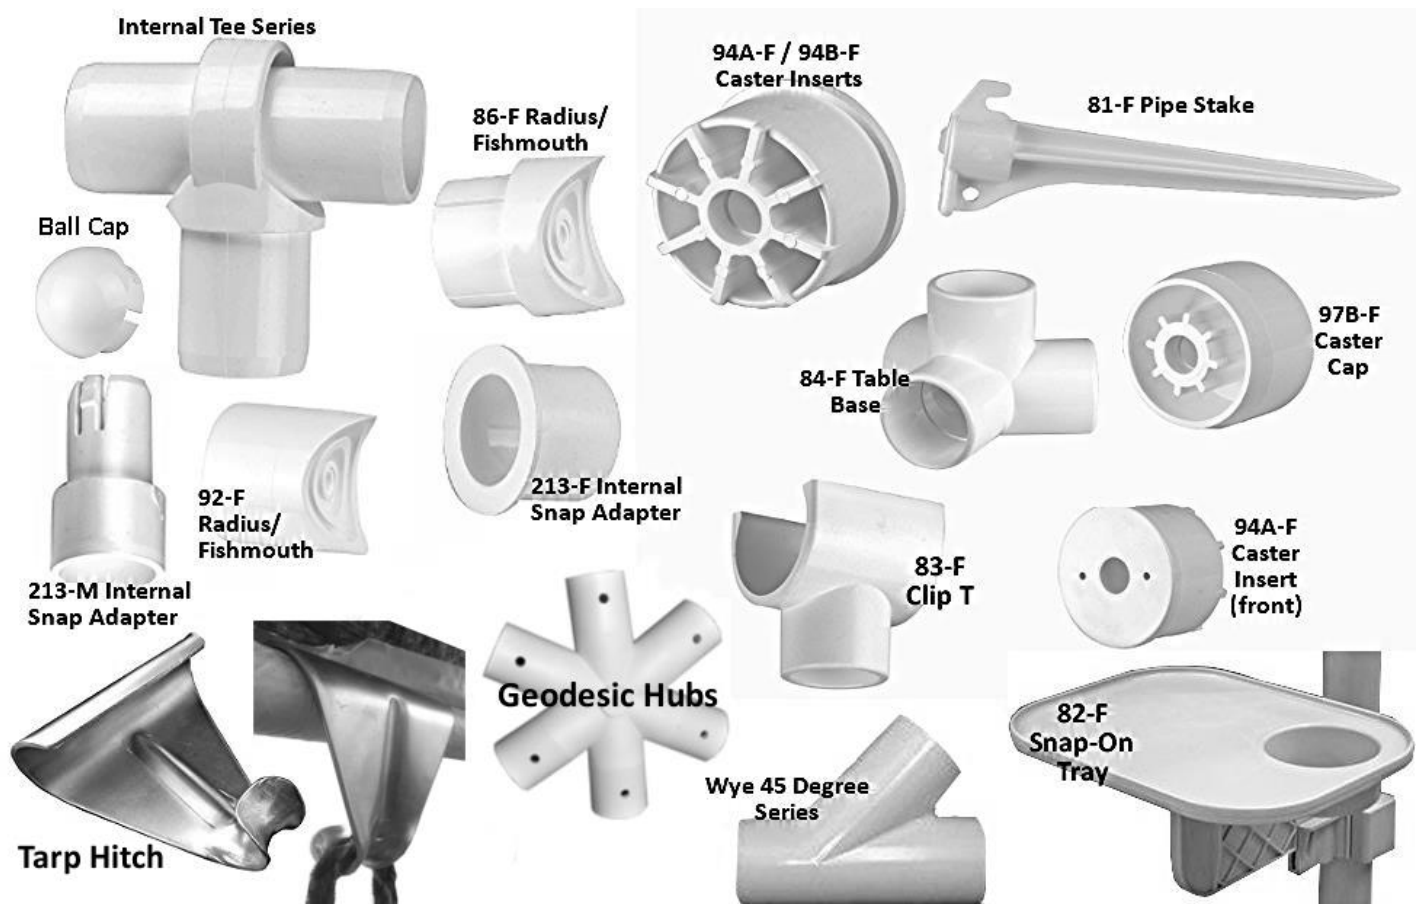

Peaceful Valley Farm Supply (CA): 1-888-784-1722 or www.groworganic.com

Flex PVC (NV): 1-877-782-3488 or www.flexpvc.com

A to Z Supply (CA): 1-530-273-6608 or www.AtoZsupply.com

Global Industrial Equipment: (USA) 1-888-978-7759; (Canada) 1-888-645-0878 or www.globalindustrial.com

Creative Awnings & Shelters (OR): 1-877-435-8377 or www.creativeshelters.com

Capital Books & Wellness (CO) (877) 218-7951 (ext 0) www.capitalbooksandwellness.com

Alternative Garden Supply (IL): 1-800-444-2837 or www.Altgarden.com

Klever Cages (Australia): (+61) 4319 22437 (CAGES) or www.klevercages.com.au

Plastic Pipe Shop (UK): (+44) 1786 472850 or www.plasticpipeshop.co.uk

Amazon Marketplace: www.amazon.com

Ebay: www.ebay.com

Walmart: www.walmart.com

Unbeatable Sale: www.unbeatable.com

Snap Clamps Only Outlets

Aaron's Creek Farms (VA): 1- 888- 888- 9050 or www.littlegreenhouse.com

BuilditPVC (CA): www.builditpvc.com

Charleys Greenhouse (WA): 1-800-322-4707 or www.charleysgreenhouse.com

Growers Solution (TN): 1-866-928-3390 or www.growerssolution.com

Johnny's Selected Seeds (ME): 1-877- 564-6697 or www.johnnyseeds.com

Lost Creek Greenhouse Systems (TX): 1-903-497-1158 or www.buildmyowngreenhouse.com

SCS Direct, Inc. (CT): Ph: 1-888-749-1387 www.scsdirectinc.com

Additional items available at www.CircolInnovations.com