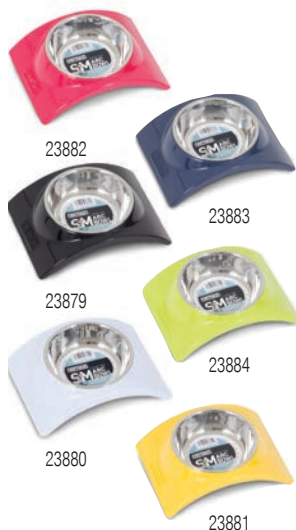

23882

23883

23879

23884

23880

23881

Item	Size	Description	Color
23882	6.8" x 5" x 1.5"	SMALL - 7 OZ.	HIBISCUS
23883	6.8" x 5" x 1.5"	SMALL - 7 OZ.	INDIGO
23879	6.8" x 5" x 1.5"	SMALL - 7 OZ.	NIGHT
23884	6.8" x 5" x 1.5"	SMALL - 7 OZ.	PEAR
23880	6.8" x 5" x 1.5"	SMALL - 7 OZ.	SNOW
23881	6.8" x 5" x 1.5"	SMALL - 7 OZ.	SUN
23888	8.5" x 6.8" x 2.5"	MEDIUM - 14.5 OZ	HIBISCUS
23889	8.5" x 6.8" x 2.5"	MEDIUM - 14.5 OZ	INDIGO
23885	8.5" x 6.8" x 2.5"	MEDIUM - 14.5 OZ	NIGHT
23890	8.5" x 6.8" x 2.5"	MEDIUM - 14.5 OZ	PEAR
23886	8.5" x 6.8" x 2.5"	MEDIUM - 14.5 OZ	SNOW
23887	8.5" x 6.8" x 2.5"	MEDIUM - 14.5 OZ	SUN

arc diner

- no-skid bottom, dishwasher safe
- high-gloss melamine arc stand combined with removeable stainless steel bowl