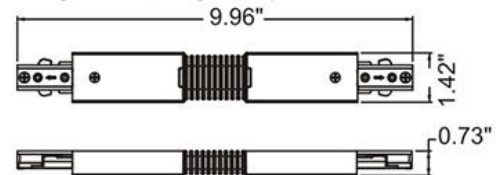

FLEX CONNECTOR (H-TYPE)

- Connect Two Tracks in Different Angles. Can be Flexed to 90° Angle Left, Right, Up or Down