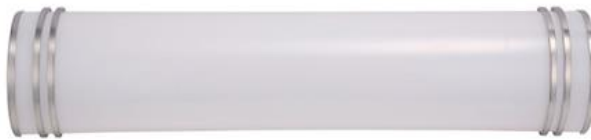

V24SAT/NS-LED

CCT

3CCT LED SATURN WALL VANITY FIXTURE

- LED Module Gives Smooth Even Light
- CCT Switch 3000K Warm White, 3500K Bright Warm White or 4000K Cool White
- 25 Watt, 1800 Lumens
- 50,000 Hours Life
- JA8, 90 CRI
- Acrylic Plastic Lens