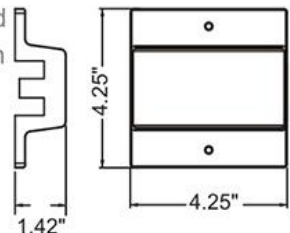

FLOATING CANOPY (H-TYPE)

- Allows Track to be Powered Anywhere Along the Length of the Track