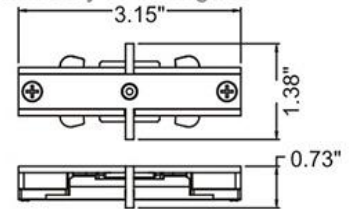

JOINER CONNECTOR (H-TYPE)

- Connect Two Tracks Seamlessly to Elongate Your Track