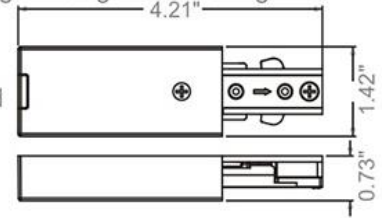

END CONNECTOR (H-TYPE)

- Used for Direct Wiring Through the Ceiling
- Feed Track from Above with Flexible Conduit, or End Feed in Pendant Systems.