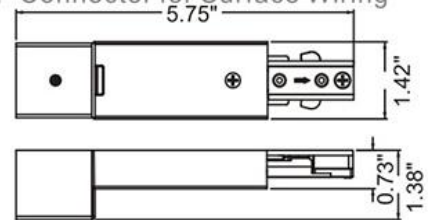

CONDUIT FEED (H-TYPE)

- Use Standard 1/2" Connector for Surface Wiring