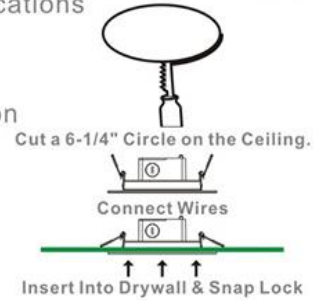

4&6 INCH DIRECT MOUNT DOWNLIGHT

- Wet Locations
- Suitable for Indoor & Wet Locations
- 50,000 Hour Life Time
- Standard Knockout for Romex or Conduit Connection
- 3000K & 5000K Adjustable

CCT

**EASY INSTALLATION
NO CAN OR J-BOX NEEDED!**