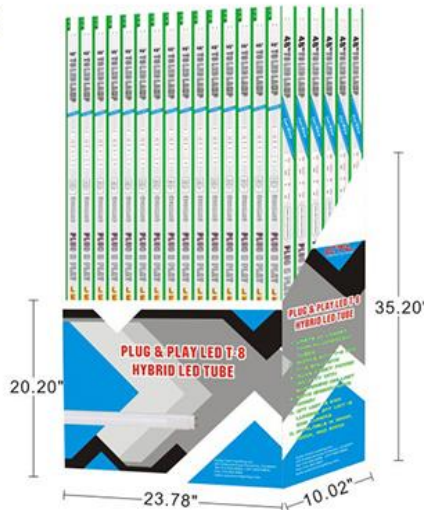

LB24T8-U/840

ULZZ4-DCT***

SOCKETS