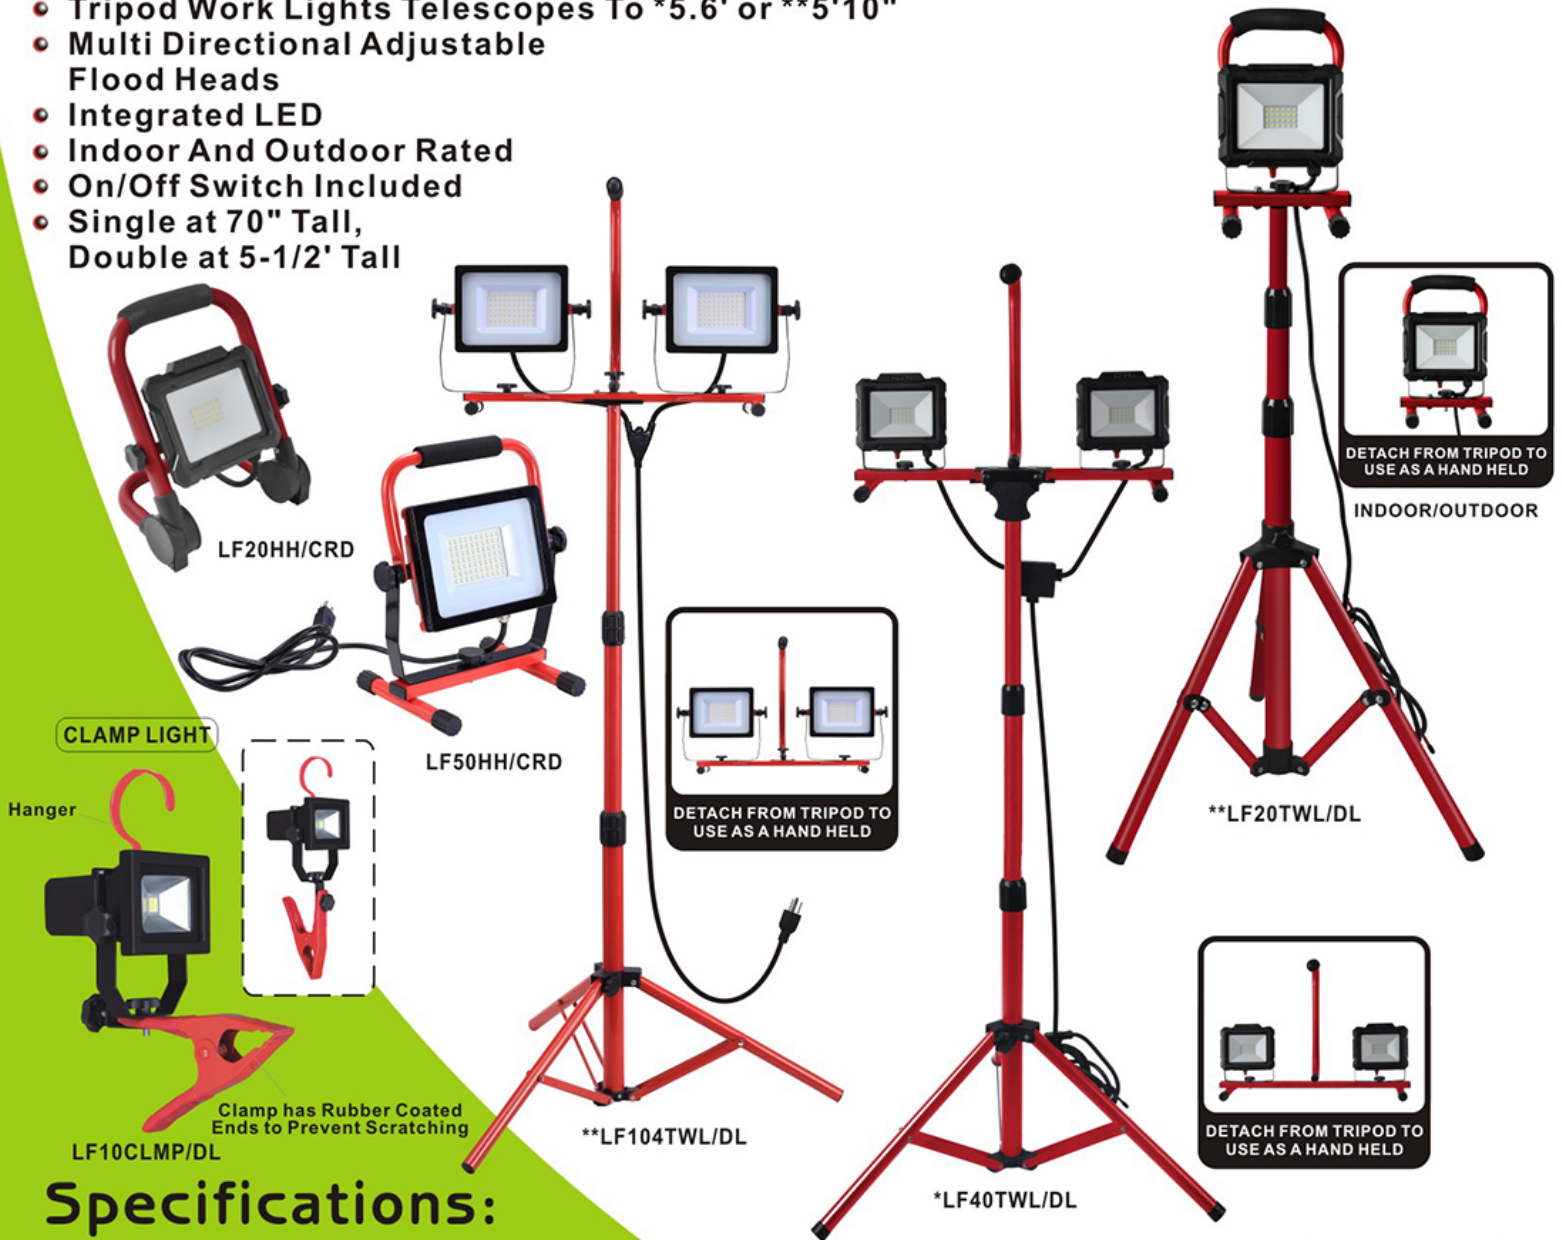

PORTABLE LED FLOOD WORK LIGHTS

Features:

- Cool To The Touch
- Tripod Work Lights Telescopes To *5.6' or **5'10"
- Multi Directional Adjustable Flood Heads
- Integrated LED
- Indoor And Outdoor Rated
- On/Off Switch Included
- Single at 70" Tall, Double at 5-1/2' Tall

Specifications:

Model#	Description	Watts	Lumens	Kelvin Color	Lamp Life	Case	UPC Prefix 680596
LF10CLMP/DL	10W Red Color Hand Held Unit 5' Cord	10	800	5000K	50000 Hours	6	58323-3
LF20HH/CRD	20W Red Color Hand Held Unit 5' Cord, Magnetic Base	20	2000	5000K	50000 Hours	6	58196-3
LF50HH/CRD	52W Red Color Hand Held Unit 5' Cord, Magnetic Base	52	5000	5000K	30000 Hours	6	80680215653-8
LF20TWL/DL	20W Single Head, Red Color Head Tripod Unit 9' Cord, Magnetic Base	20	2200	5000K	50000 Hours	2	58184-0
LF40TWL/DL	40W Dual Head, Red Color Head Tripod Unit 10' Cord	40	4000	5000K	30000 Hours	2	58183-3
LF104TWL/DL	104W Dual Head, Red Color Head Tripod Unit 6' Cord	104	10000	5000K	30000 Hours	2	80680215638-5