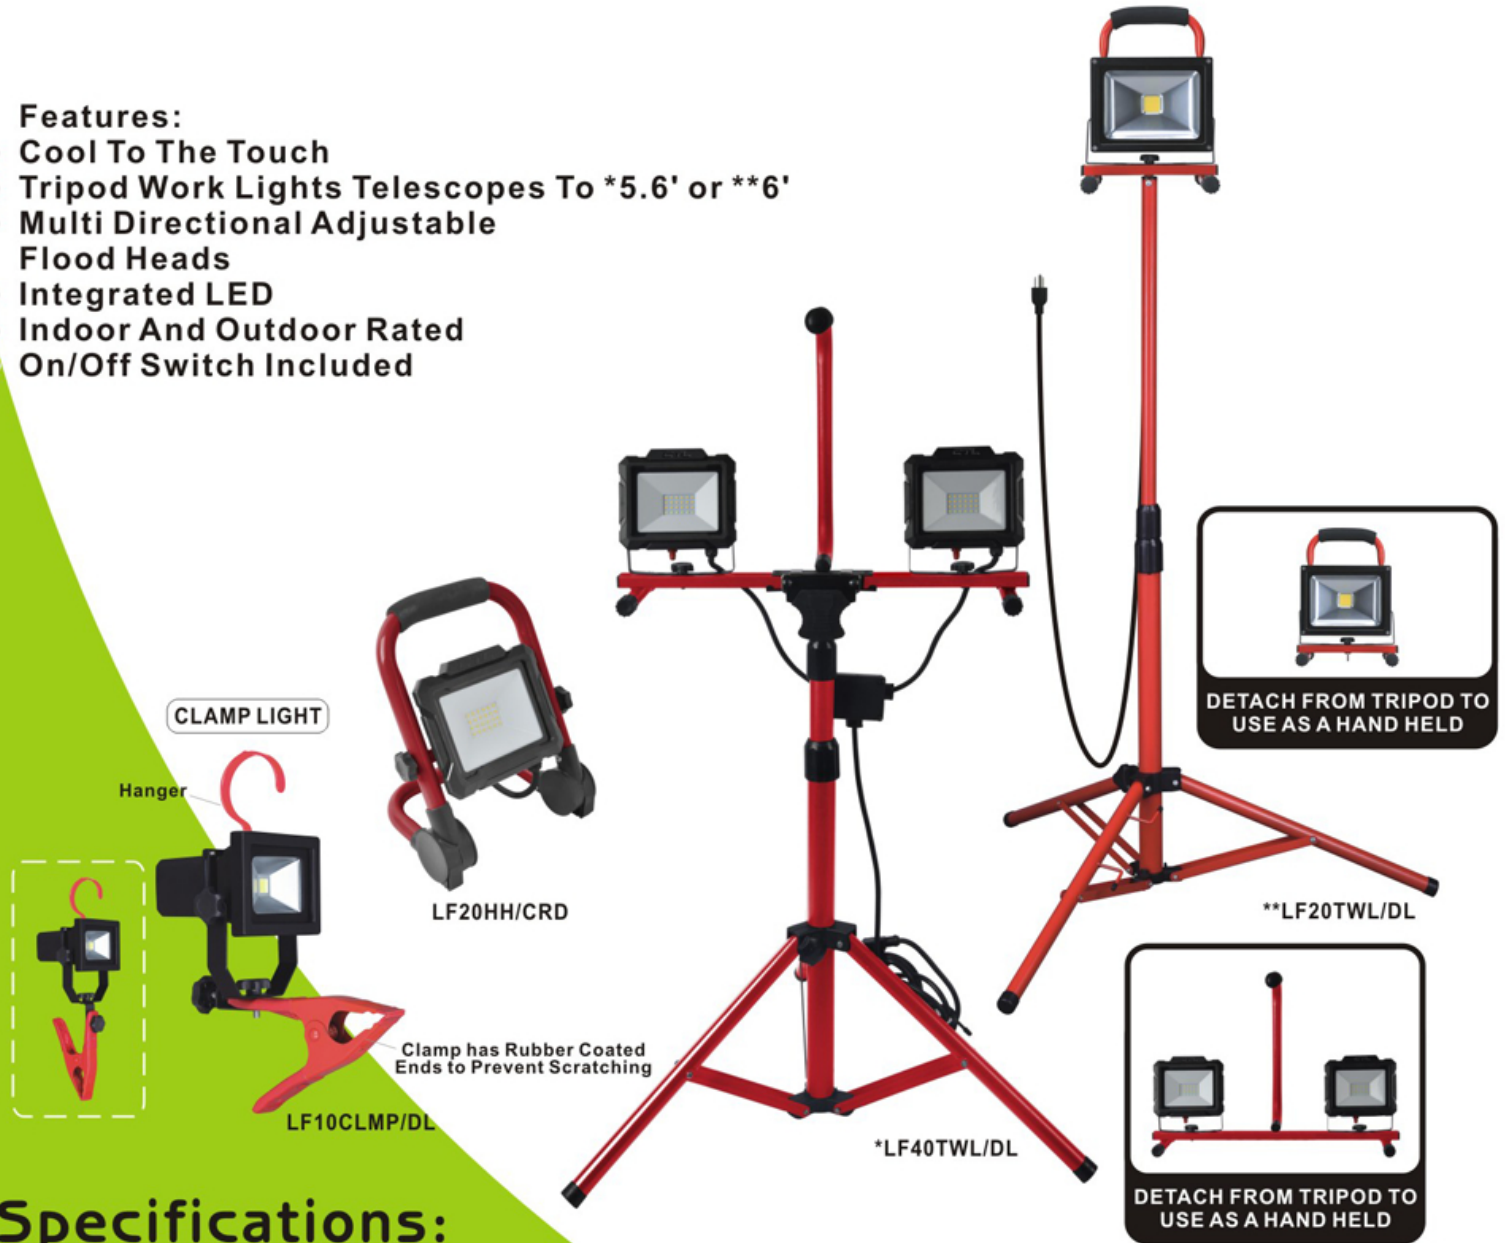

## PORTABLE LED FLOOD WORK LIGHTS

**Features:**

- Cool To The Touch
- Tripod Work Lights Telescopes To \*5.6' or \*\*6'
- Multi Directional Adjustable Flood Heads
- Integrated LED
- Indoor And Outdoor Rated
- On/Off Switch Included

## Specifications:

Model#	Description	Watts	Lumens	Kelvin Color	Lamp Life	Case	UPC Prefix 680596
LF10CLMP/DL	10W Red Color Hand Held Unit 5' Cord	10	800	5000K	50000 Hours	6	58323-3
LF20HH/CRD	20W Red Color Hand Held Unit 5' Cord, Magnetic Base	20	2000	5000K	50000 Hours	6	58196-3
LF20TWL/DL	20W Single Red Color Head Tripod Unit 6' Cord, Magnetic Base	20	2000	5000K	30000 Hours	2	58184-0
LF40TWL/DL	40W Dual Red Color Head Tripod Unit 10' Cord	40	4000	5000K	30000 Hours	2	58183-3