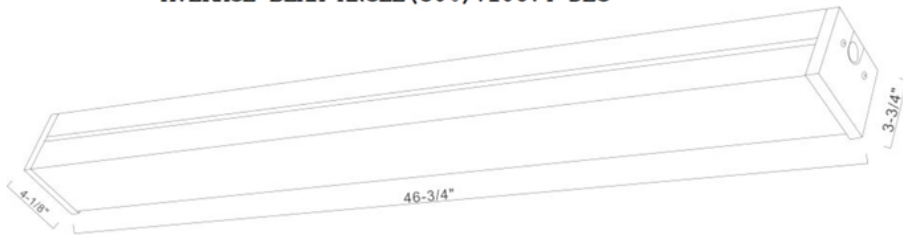

Note: The Curves indicate the illuminated area and the average illumination when the luminaire is at different distance.

WARRANTY

5-YEAR

Model:#	Description	wattage	lumens
C4804-LED/840	36 Watt 4Foot LED Wall Fixture White Finish, Cool White	36	4500
C4804-LED/850	36 Watt 4Foot LED Wall Fixture White Finish, Day Light	36	4500