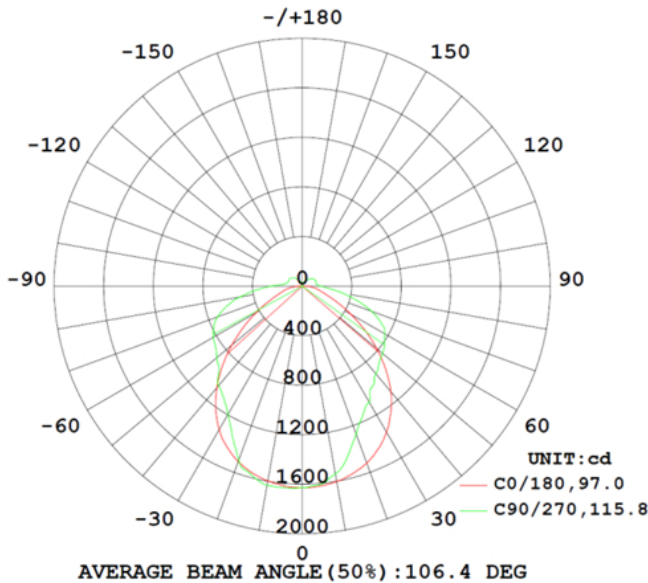

Catalog Number

Notes

Type

Specification:

Input Line Voltage..... 120-277VAC
 Input Power..... 36W
 Input Line Frequency 60Hz
 Lamp Life (Rated) 50,000hrs
 Minimum Starting Temp -20°C/-4°F
 Maximum Operating Temp 40°C/104°F
 CCT 4000K/5000K
 CRI 80
 Lumens 4500
 CBCP 1635
 Dimmable 10%0-10V

Note: The Curves indicate the illuminated area and the average illumination when the luminaire is at different distance.

WARRANTY

5-YEAR

Model:#	Description	wattage	lumens
C4804-LED/840	36 Watt 4Foot LED Wall Fixture White Finish, Cool White	36	4500
C4804-LED/850	36 Watt 4Foot LED Wall Fixture White Finish, Day Light	36	4500