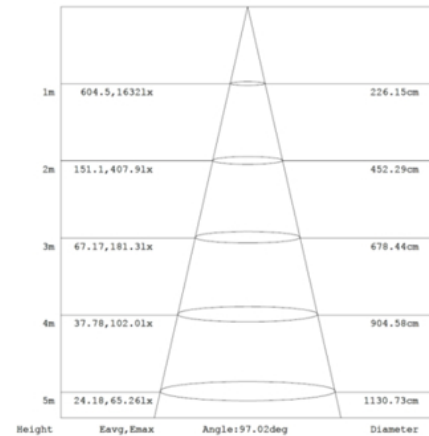

Catalog Number

Notes

Type

Specification:

Input Line Voltage..... 120-277VAC
 Input Power..... 36W
 Input Line Frequency 60Hz
 Lamp Life (Rated) 50,000hrs
 Minimum Starting Temp -20°C/-4°F
 Maximum Operating Temp 40°C/104°F
 CCT 4000K/5000K
 CRI 80
 Lumens 4500
 CBCP 1635
 Dimmable 10%0-10V

Note: The Curves indicate the illuminated area and the average illumination when the luminaire is at different distance.

WARRANTY

5-YEAR

Model:#	Description	wattage	lumens
C4804-LED/840	36 Watt 4Foot LED Wall Fixture White Finish, Cool White	36	4500
C4804-LED/850	36 Watt 4Foot LED Wall Fixture White Finish, Day Light	36	4500