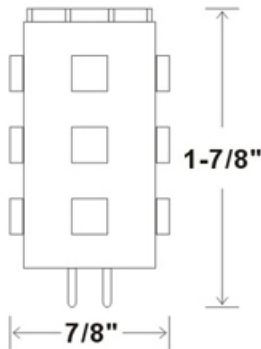

LED

15,000 Hours Average Rated Life, 12 Volts

Applications:

Replaces 30Watt JC Halogen Lamp.

JC Lamp

Task Light, Puck Light, Pendant Light, Stairway Lighting

Features:

- Replace Existing Halogen JC Lamps And Save 80% Energy
- Instant On SMD LED Bulb
- Maintenance saving
- Last Up To 15,000 Hours*
- Contains No Mercury
- No UV Or Infrared Radiation