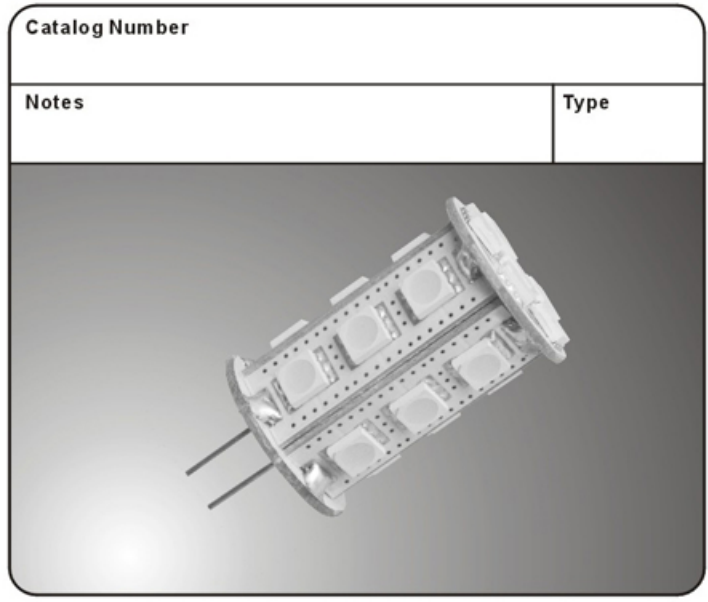

LED

15,000 Hours Average Rated Life, 12 Volts

Applications:

Replaces 30Watt JC Halogen Lamp.

JC Lamp

Task Light, Puck Light, Pendant Light, Stairway Lighting

Features:

- Replace Existing Halogen JC Lamps And Save 80% Energy
- Instant On SMD LED Bulb
- Maintenance saving
- Last Up To 15,000 Hours*
- Contains No Mercury
- No UV Or Infrared Radiation

Specification:

Input Line Voltage:	10-14V AC/DC
Input Power	4 W
Input Line Frequency	50/60Hz
Lamp Life (Rated)	15,000hrs
Minimum Starting Temp	-20°C
Maximum Operating Temp	40°C
CCT	3000K
CRI	80
Lumens	200