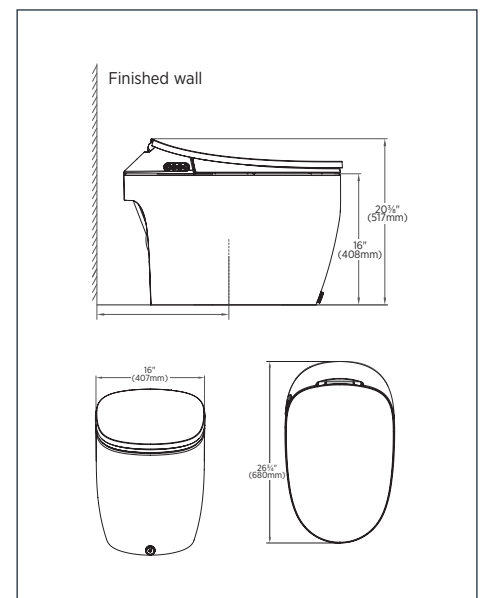

- ASME A112.19.2/CSA B45.1
- ASME A112.4.2/CSA B45.16
- UL 1951, CSA C22.2 No.64, No.68