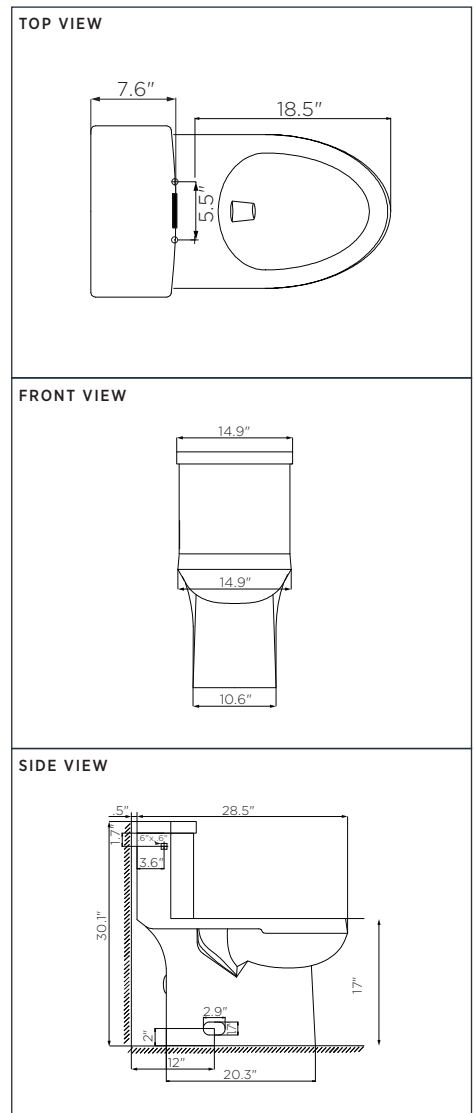

DESCRIPTION

With an efficient 1.28 GPF, this toilet can save as much as 16,500 gallons of water per year – more than double of a typical 3.5 Gal. toilet. The all-in-one packaging includes everything needed for a quick installation: a wax ring, floor bolts, oval side bolt caps, a streamlined polished chrome tank lever and plastic slow-closing seat. The chair-height seat meets ADA standards, and an elongated bowl shape provides comfort.

Fluidmaster

For Customer Service: call: 888.620.3667, email: customerservice.us@fgi-industries.com, or visit: craftandmain.com
Product dimensions are subject to change without notice. Product finishes can vary in color, texture, grain pattern, and other aspects of appearance. Images shown are a representation of the finish and color, and may not reflect every characteristic possible.

© 2022 FGI Industries, Ltd. | CRAFT + MAIN™, ALL-IN-ONE-BOX® and logo designs are trademarks of FGI Industries, Ltd.