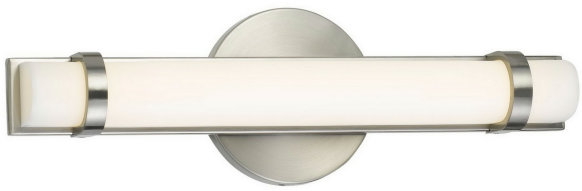

Product No. **LA-8601S**

Description

13W Ac LED Vanity Light, L: 13"
Durable Metal Base
Dimmable with DVCL-153P Dimmer (Lutron)
1040 Lumen Output
3000K Temperature
Ships in One Carton
13" Long Metal Base Vanity Light in Brushed Steel

Technical Specifications

UPC	020193067284	Carton 1 Dimensions	11.80 x 15.00 x 21.00
Wattage	LED13W	Carton 2 Dimensions	0.00 x 0.00 x 21.00
CRI	85	Package Dimensions	L: 21.00 W: 15.00 H: 11.80
Lumen	1040		
Switch Type	Hardwired		
Bulb Base	LED		
Number of Lights	1		
Color	Brushed Steel		
Base Color	Brushed Steel		