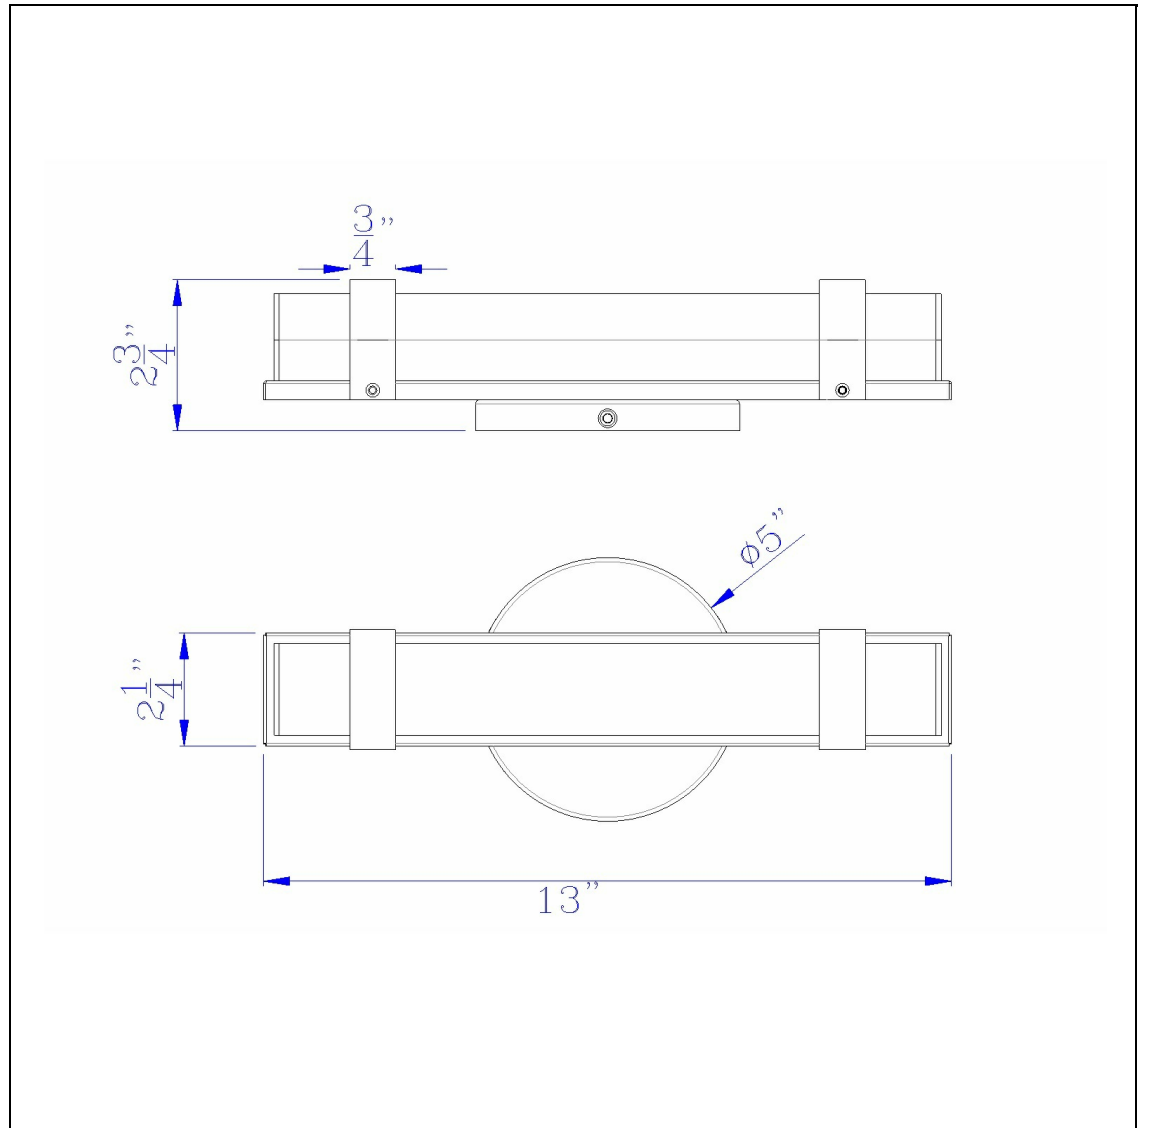

Product No. **LA-8601S**

Description

13W Ac LED Vanity Light, L: 13"
Durable Metal Base
Dimmable with DVCL-153P Dimmer (Lutron)
1040 Lumen Output
3000K Temperature
Ships in One Carton
13" Long Metal Base Vanity Light in Brushed Steel

Technical Specifications

UPC	020193067284	Carton 1 Dimensions	11.80 x 15.00 x 21.00
Wattage	LED13W	Carton 2 Dimensions	0.00 x 0.00 x 21.00
CRI	85	Package Dimensions	L: 21.00 W: 15.00 H: 11.80
Lumen	1040		
Switch Type	Hardwired		
Bulb Base	LED		
Number of Lights	1		
Color	Brushed Steel		
Base Color	Brushed Steel		