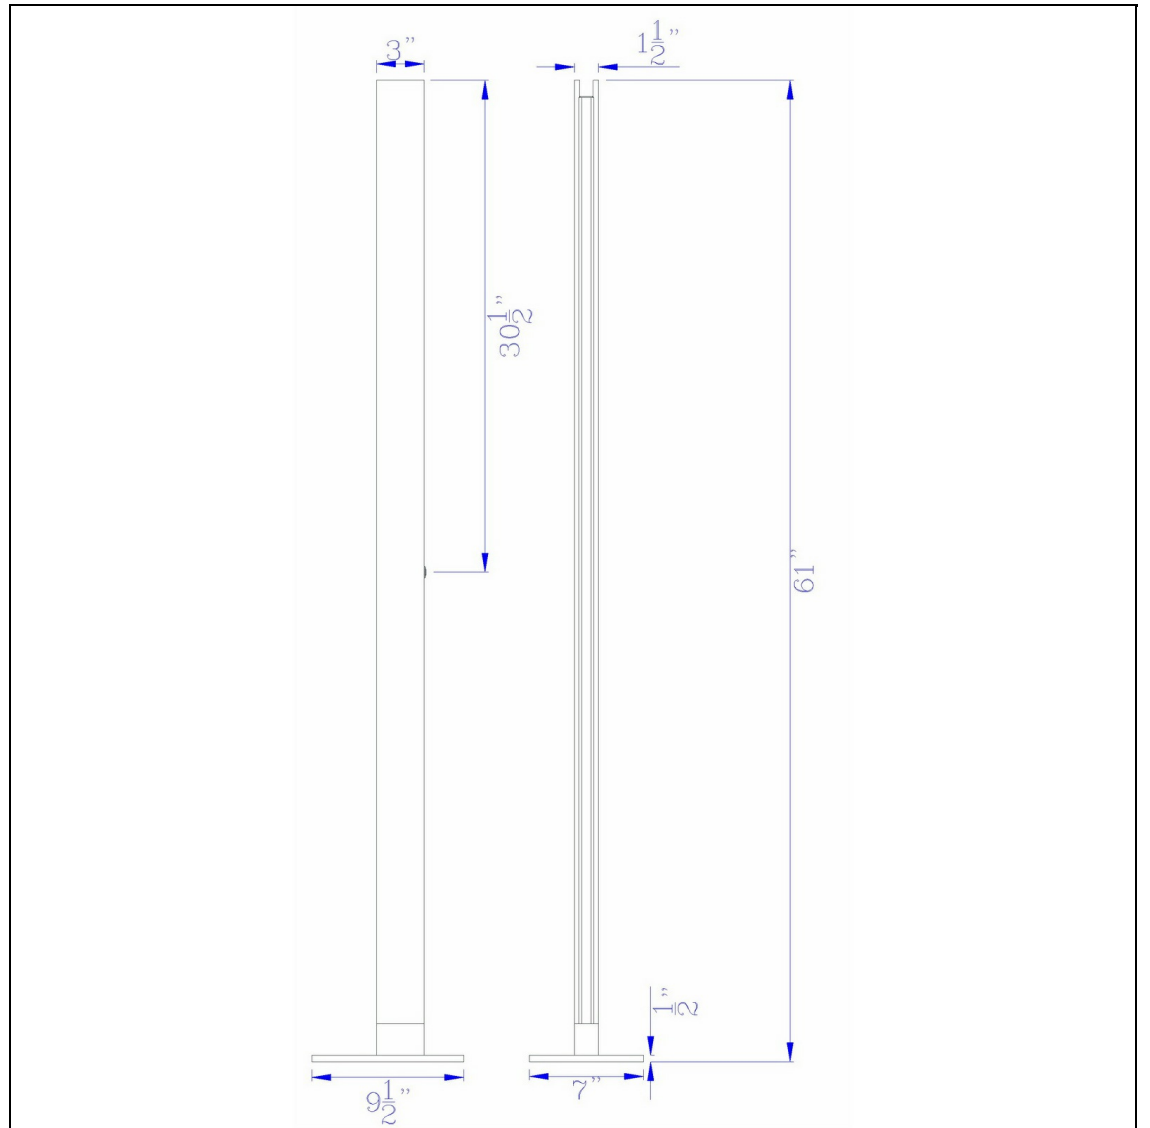

Product No. **BO-2965FL**

Description

Colmar integrated LED Rubber wood floor lamp with dimmer control. 24W, 2100 lumen, 3000K.
Constructed with durable metal manufactured with genuine pine wood
Dimmable integrated LED light
Great ambience lighting
Linear design
Solid metal base for durability
dimmer switch
Rustic and modern meet with this elegant floor lamp design. It features a vertical plank style body

Technical Specifications

UPC	020193067284	Carton 1 Dimensions	63.30 x 4.50 x 9.50
Wattage	LED24W	Carton 2 Dimensions	0.00 x 0.00 x 9.50
CRI	80	Package Dimensions	L: 9.50 W: 4.50 H: 63.30
Lumen	2100		
Switch Type	Touch dimmer switch		
Bulb Base	Integrated LED		
Number of Lights	Intergrated LED		
Color	rubber wood		
Base Color	Metallic Silver		