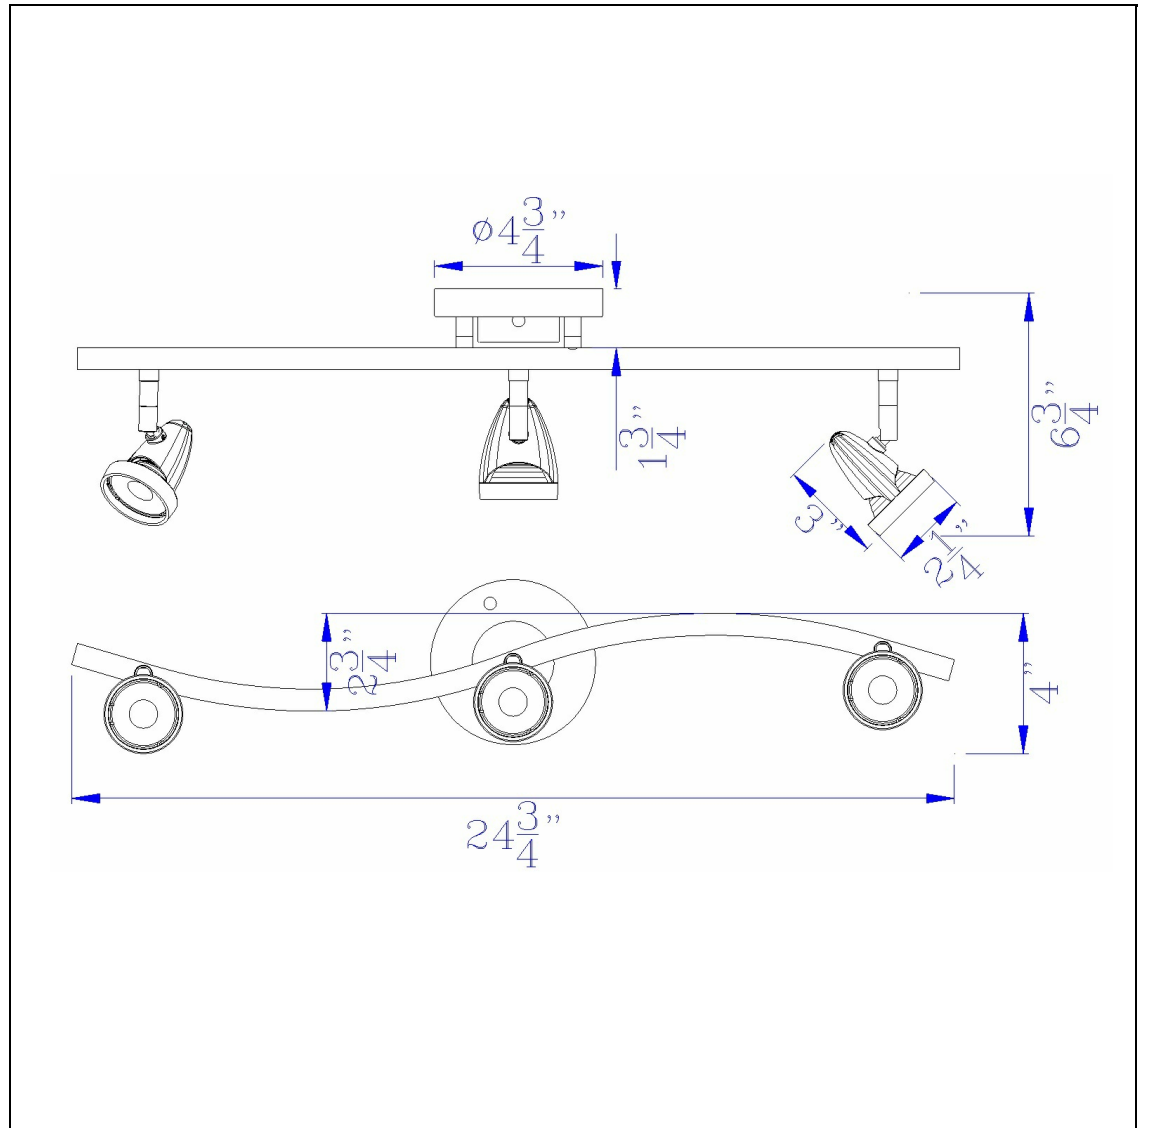

Product No. **SL-808-3-DB**

Description

Dimmable 6W X 3 intergrated LED
Serpentine Rail Fixture. 1660 Lumen, 3300K.
Fixture Come Witha A Pair Of 4" And "8"
Extension Poles
Durable Metal Construction
1660 lumen
Dimmable with DVCL-153P Dimmer (Lutron)
Comes With A Pair of 4" and 8" Down Rods
Ships in One Carton
Dimmable with Lutron dimmers #: DVCL-
153P, SCL-153P, AYCL-153P, CTCL-153P, DVCL-
253P, DVSCLL-253P,
180 Degree Head Rotation
18.75" Height Metal Serpentine Light in Dark
Bronze

Technical Specifications

UPC	020193067284	Carton 1 Dimensions	13.80 x 16.00 x 27.00
Wattage	LED 6WX3	Carton 2 Dimensions	0.00 x 0.00 x 27.00
CRI	80	Package Dimensions	L: 27.00 W: 16.00 H: 13.80
Lumen	1660		
Switch Type	Hardwired		
Bulb Base	LED		
Number of Lights	LED		
Color	Dark Bronze		
Base Color	Dark Bronze		