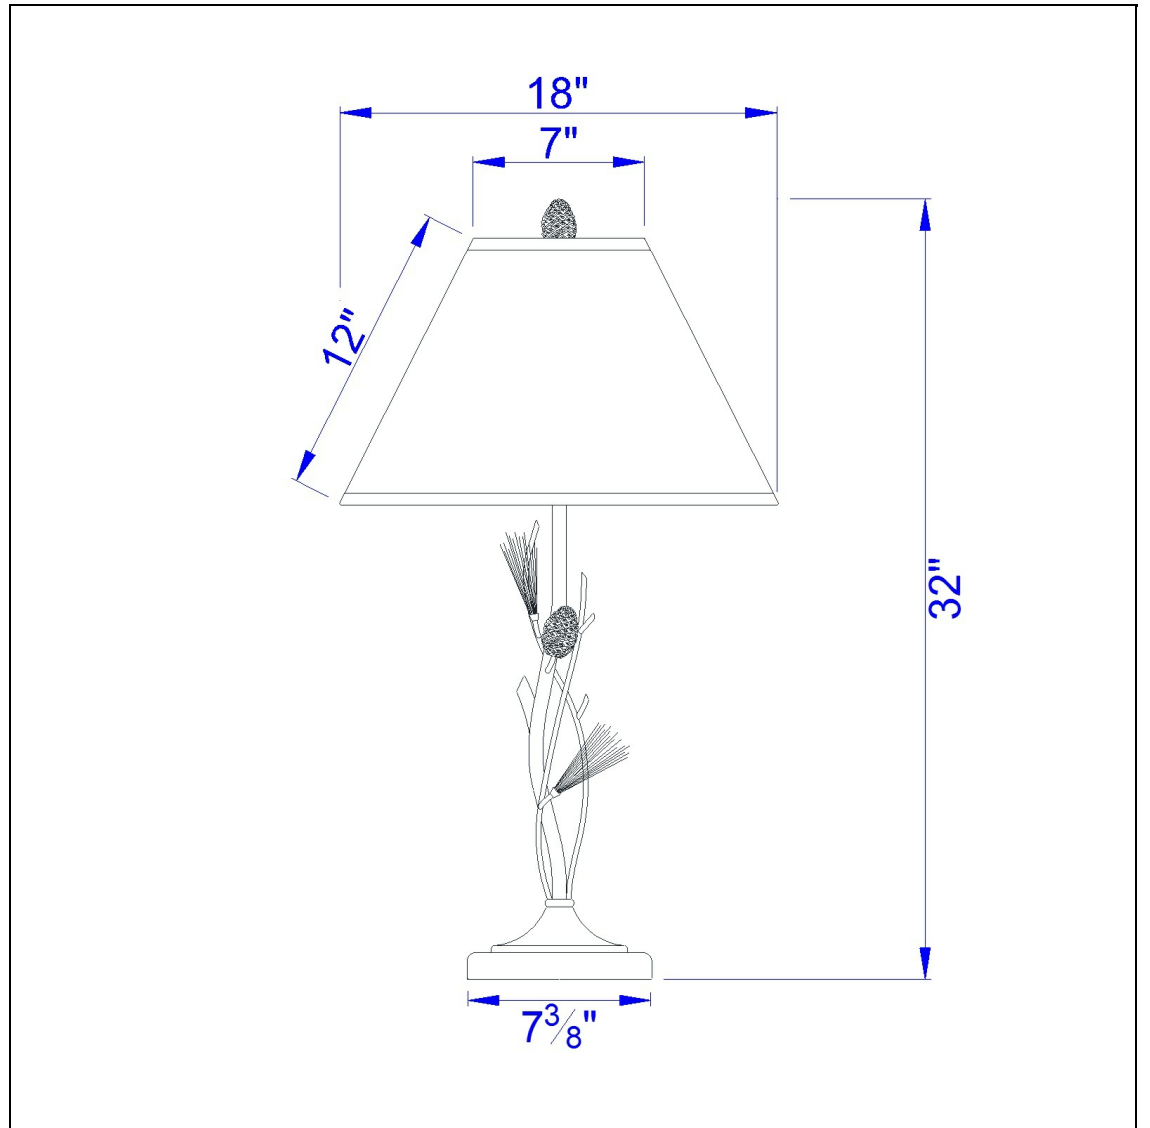

Product No. **BO-961TB**

Description

150W 3Way Pine Twig Iron Tb Lp  
Durable iron construction  
Three way mechanism for optimal control of light  
Little to no assembly required  
6 foot power cord  
32" Height Iron Table Lamp in Rust

Technical Specifications

<b>UPC</b>	020193067284	<b>Carton 1 Dimensions</b>	20.30 x 6.00 x 10.50
<b>Wattage</b>	150W	<b>Carton 2 Dimensions</b>	12.00 x 19.00 x 10.50
<b>CRI</b>	N/A	<b>Carton 3 Dimensions</b>	19.00 x 19.00 x 13.00
<b>Lumen</b>	N/A	<b>Package Dimensions</b>	L: 10.50 W: 6.00 H: 20.30
<b>Switch Type</b>	3-Way		
<b>Bulb Base</b>	E26		
<b>Number of Lights</b>	1		
<b>Color</b>	Willow		
<b>Base Color</b>	Willow		