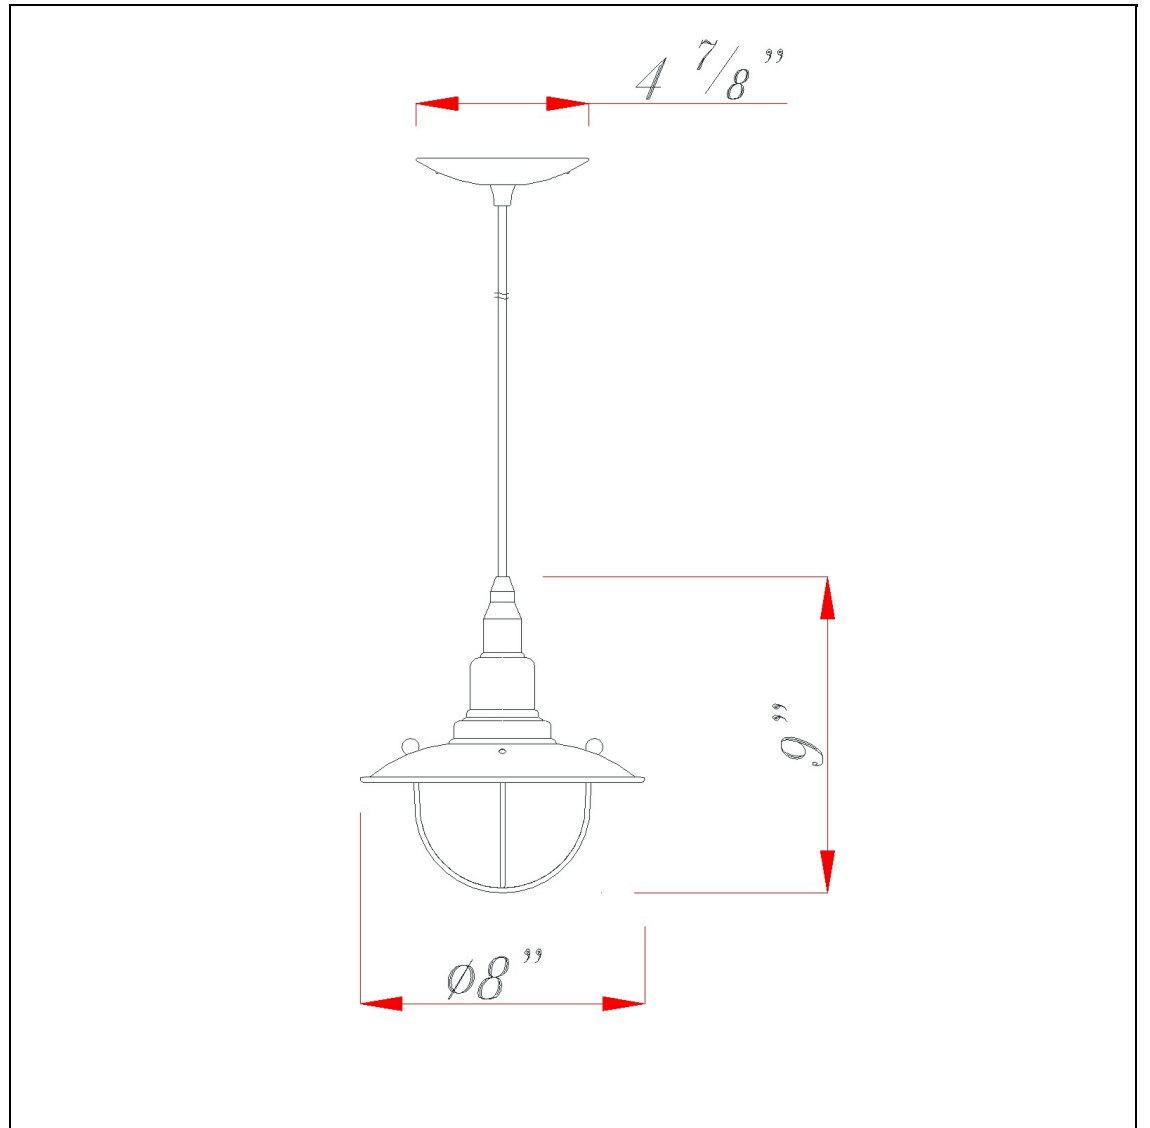

Product No. **UP-1113-6-RU**

Description

120V, Medium Base (E2)
Durable Metal Construction
Ships in One Carton
Canopy Included
72" Inch Cord Length
8.88" Tall Metal Pendant in Dark Bronze

Technical Specifications

UPC	020193067284
Wattage	60W
Switch Type	Hardwired
Bulb Base	E26
Number of Lights	1
Color	Rust

Carton 1 Dimensions	7.50 x 18.00 x 26.80
Carton 2 Dimensions	0.00 x 0.00 x 26.80
Package Dimensions	L: 26.80 W: 18.00 H: 7.50