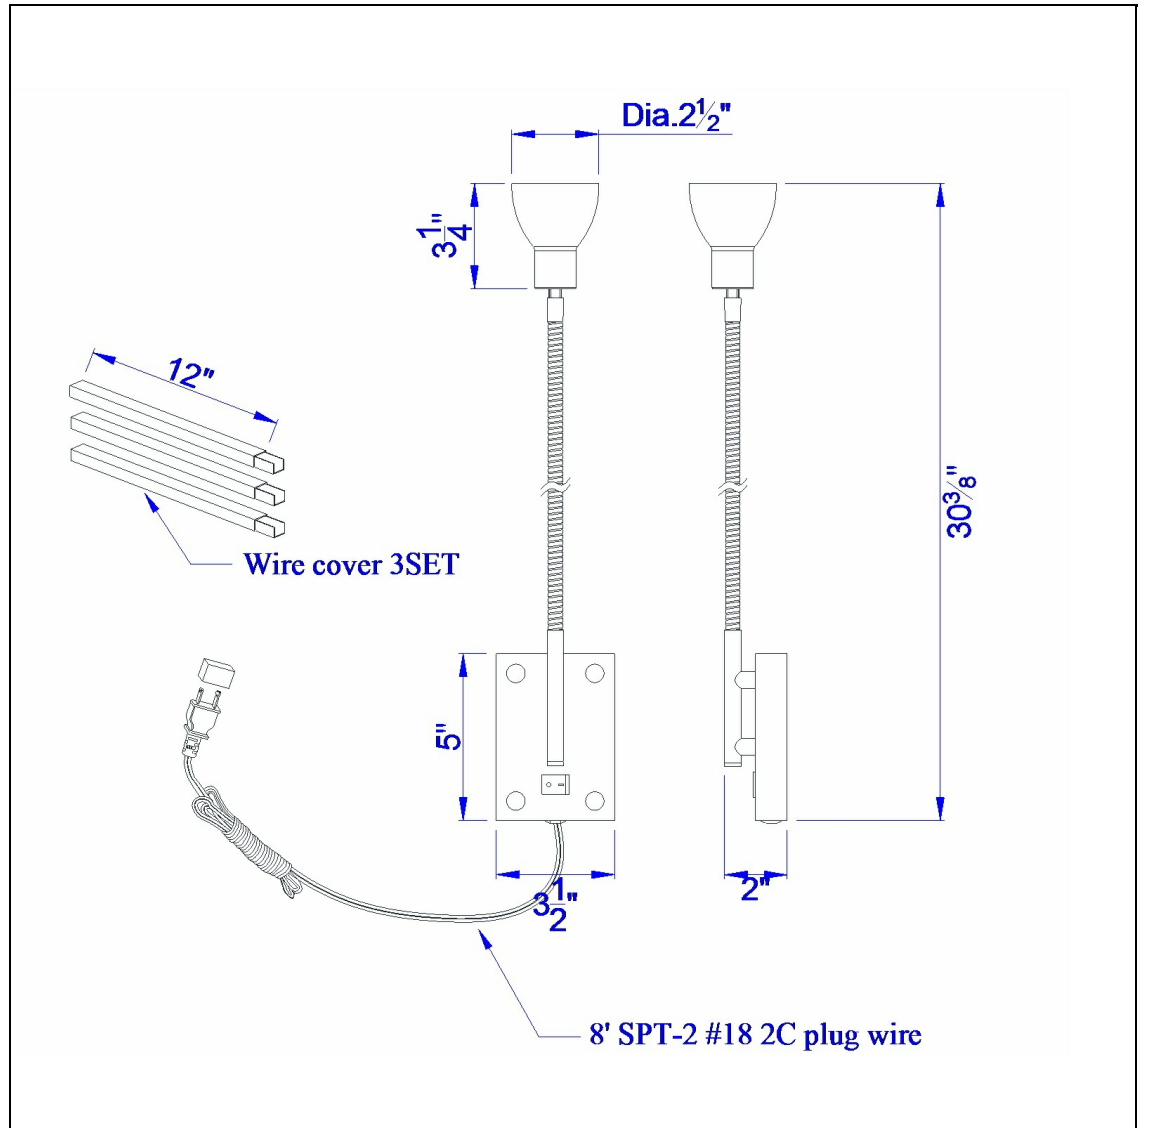

Product No. **BO-119-BS**

Description

120V,3W 4000K Led Gooseneck Light
Durable metal construction
Includes LED light bulb
Plug in wall mount lamp
Flexible gooseneck for optimal control of light
4000 Kelvin temperature
2.62" Height Metal Fixture in Brushed Steel

Technical Specifications

UPC	020193067284
Wattage	LED 6W
CRI	85
Lumen	450
Switch Type	On/Off
Bulb Base	Led
Number of Lights	1
Color	Brushed Steel
Base Color	Brushed Steel

Carton 1 Dimensions	17.80 x 18.50 x 29.50
Carton 2 Dimensions	0.00 x 0.00 x 29.50
Package Dimensions	L: 29.50 W: 18.50 H: 17.80