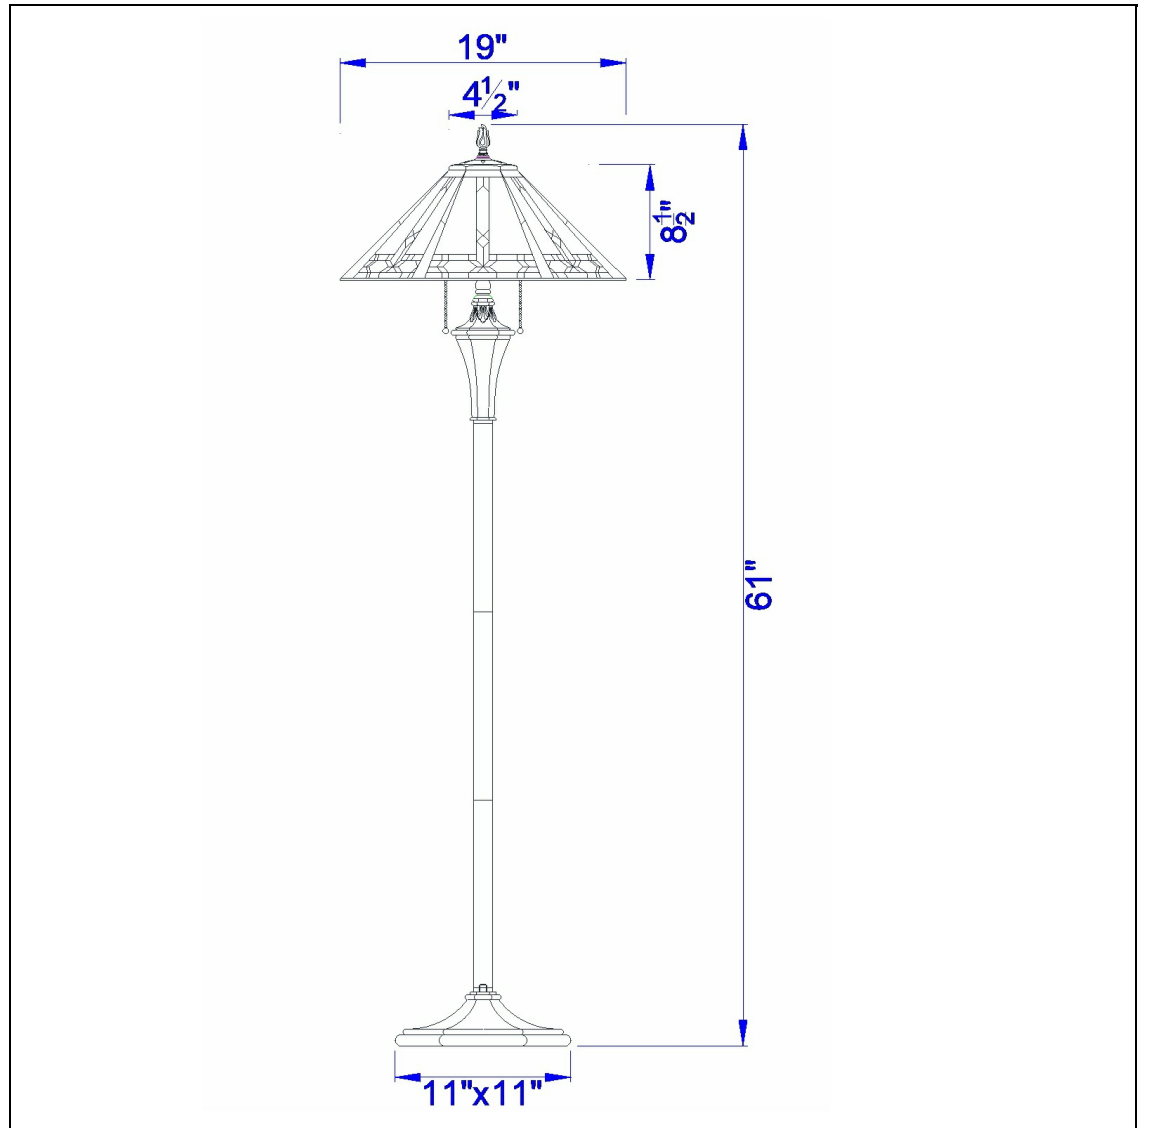

Product No. **BO-2717FL**

Description

60W X 2 Tiffany Floor Lamp
Durable Resin Construction
Features a Functional Double Pull Chain
Includes a Colorful Stained Glass Tiffany Shade
Double Light with On/Off Setting
Ships in One Carton

Technical Specifications

UPC	020193067284	Shade Top1	4.50
Wattage	60WX2	Shade Bottom1	19.00
Switch Type	On/Off	Shade Side	8.50
Bulb Base	A19	Carton 1 Dimensions	22.80 x 12.30 x 20.00
Number of Lights	2	Carton 2 Dimensions	0.00 x 0.00 x 20.00
Color	Tiffany	Package Dimensions	L: 20.00 W: 12.30 H: 22.80
Base Color	Tiffany		