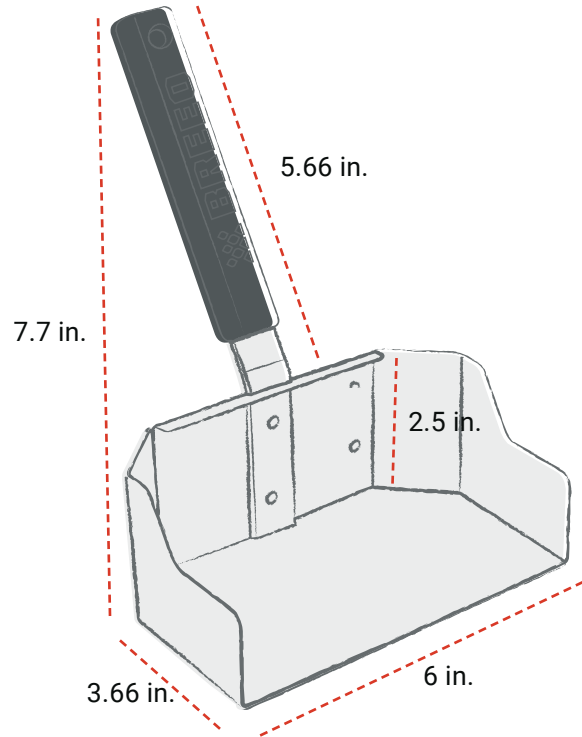

ASH SHOVEL

ASH SHOVEL SPECIFICATIONS

SKU: BR-ART

FITS IN AND AROUND THE X-AIRFLOW™ SYSTEM

MATERIAL:

Ash Shovel:
Stainless Steel

Handle:
Plastic

DIMENSIONS:

Shovel Width: 6 in.

Shovel Depth: 3.66 in.

Shovel Height: 2.5 in.

Handle Height: 5.66 in.

Total Height: 7.7 in.

Weight: 10 oz.

WWW.BREEO.CO