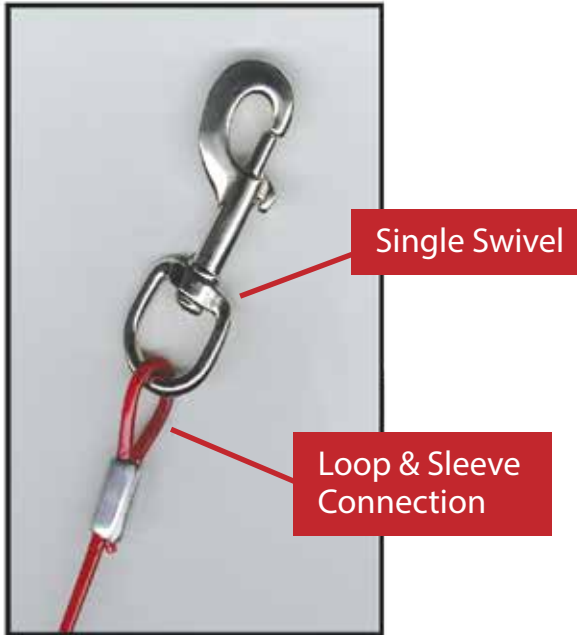

OUR PATENTED SNAP

Most competitor tethering programs use the traditional "loop & sleeve" connection with single swivel, bolt-action snaps. This technology has the following flaws:

- Requires the use of heavier cable than needed to secure the ends

We have built the lightest tether possible to maximize dog comfort while providing the holding power necessary to safely restrain the dog in each weight class.

- The loop & sleeve connection is a frequent failure point because the sleeve is crimping plastic which more readily gives, allowing the pet to escape

We use the "direct connect" metal-on-metal method for a more consistent hold.

- Single swivel snaps could become frozen or lodged under the pet's front leg causing failure of this vital safety feature. The pet could become tangled in the tie-out or even injured