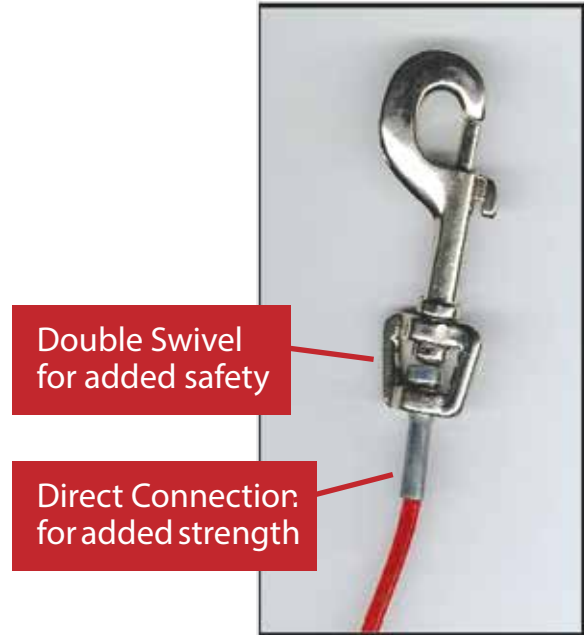

OUR PATENTED SNAP

Most competitor tethering programs use the traditional "loop & sleeve" connection with single swivel, bolt-action snaps. This technology has the following flaws:

- Requires the use of heavier cable than needed to secure the ends

We have built the lightest tether possible to maximize dog comfort while providing the holding power necessary to safely restrain the dog in each weight class.

- The loop & sleeve connection is a frequent failure point because the sleeve is crimping plastic which more readily gives, allowing the pet to escape

We use the "direct connect" metal-on-metal method for a more consistent hold.

- Single swivel snaps could become frozen or lodged under the pet's front leg causing failure of this vital safety feature. The pet could become tangled in the tie-out or even injured