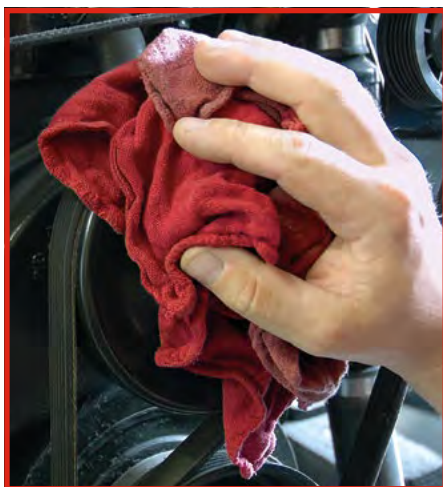

Cloths & Towels – Shop Towels & Painter’s Towels

SHOP TOWELS